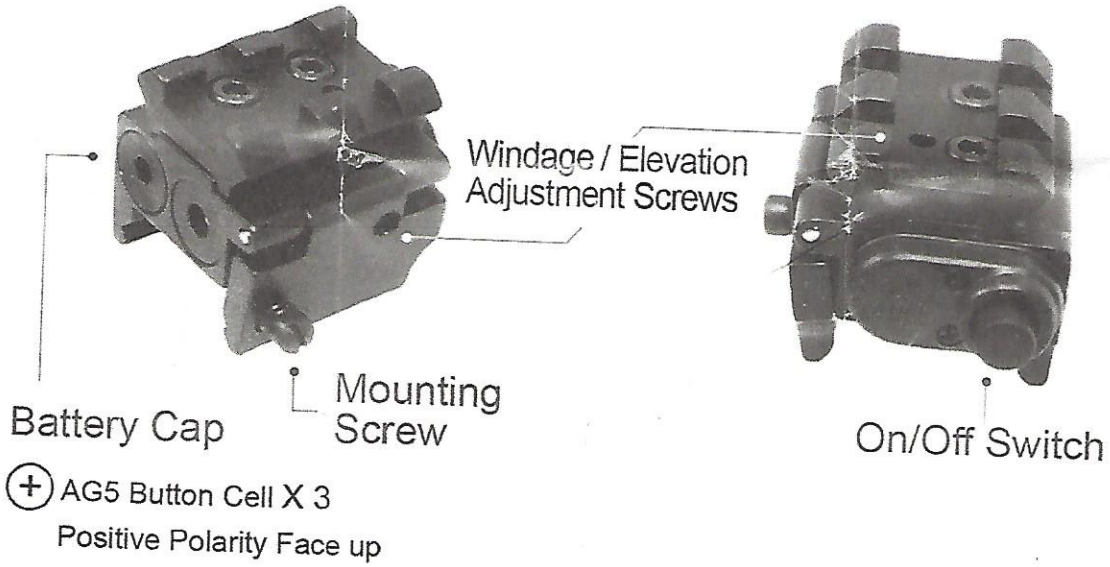

Mini Red Laser Instruction

- Versatile design
- Fits Weaver/Picatinny Rail

** Avoid direct eye exposure