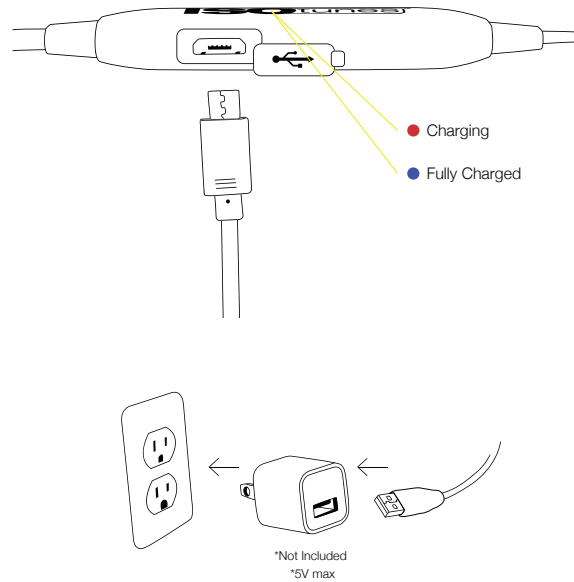

Functions.

Multi-Function Button

- hold 3s
- press 1x
- press 2x
- press 3x
- press 1x
- hold 1s

← ▶ Play →

→ || Pause ←

For full manual, please go to
ISOtunes.com/XTRA2-Manual

SCAN ME!

ISOtunes **XTRA 2.0**

QUICK START
GUIDE

IT-22

Contents.

Charging.

Pairing.

Product will automatically enter pairing mode.
For re-pairing instructions, please visit www.isotunes.com/XTRA2-Manual