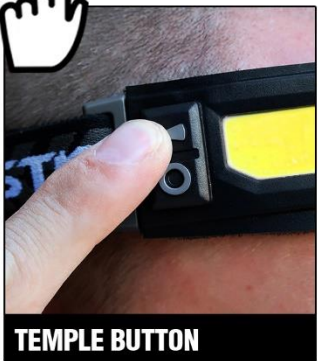

## HALO LIGHTING ELIMINATES TUNNEL VISION

The FLEXIT Headlamp PRO combines comfort & ergonomics with performance & usability. The low profile design features side mounted C.O.B. flood LEDs that deliver 240° halo lighting. This illuminates the user's peripheral vision in all directions, while the adjustable center perch houses a CREE spotlight projecting 650 lumens far into the darkness. This LED layout eliminates the tunnel vision created by most competitor headlamps.

TUNNEL VISION IS ELIMINATED BY UTILIZING SIDE MOUNTED FLOOD C.O.B. LEDS THAT CREATE 240° WIDE VIEW "HALO STYLE" LIGHTING

C.O.B. FLOODLIGHT

CREE SPOTLIGHT

COMFORT FIT AND BALANCE

# FLEXIT HEADLAMP PRO

TEMPLE BUTTON

Conveniently located on the temple of your head, users can individually control the spotlight & floodlight. Hold either temple button down to dim or brighten the lights independently.

ADJUSTABLE SPOTLIGHT

The low profile center spotlight is flexible, allowing the user to aim the direction of the spotlight directly at their focal point. The spotlight perch will hold any angle it is set to, even during vigorous activity.