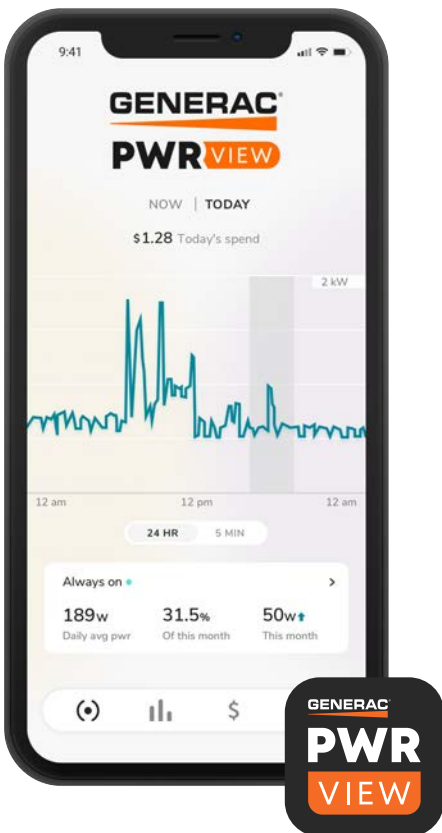

GENERAC'S EVOLUTION™ CONTROLLER

Features a multilingual LCD display that allows you to monitor battery status and track maintenance intervals to ensure your generator is always in top operating condition.

Alert

Get real-time notifications about your generator.

Protect

Remotely access your generator's health.

Manage

View your maintenance needs.

Get valuable home energy insights with PWRview™

PWRview™ monitors electricity usage and provides an in-depth look at where electrical waste occurs, letting you take the necessary steps to create greater energy efficiency within your home, which can lead to up to a 20%* reduction in your electric utility bill.

Energy Usage at-a-Glance

Get real-time understanding of your energy use, giving you an improved experience.

Gain Energy Consciousness

See phantom loads that contribute excessively to rising electricity bill.