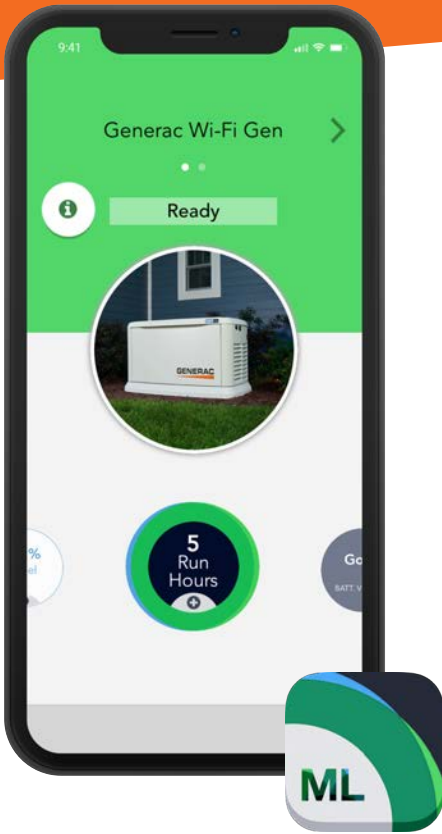

Get 24/7 peace of mind with Mobile Link™

Mobile Link remote monitoring lets you get and share information about your home standby generator no matter where you are, using your computer, smart phone, or mobile device.

Alert

Get real-time notifications about your generator.

Protect

Remotely access your generator's health.

Manage

View your maintenance needs.