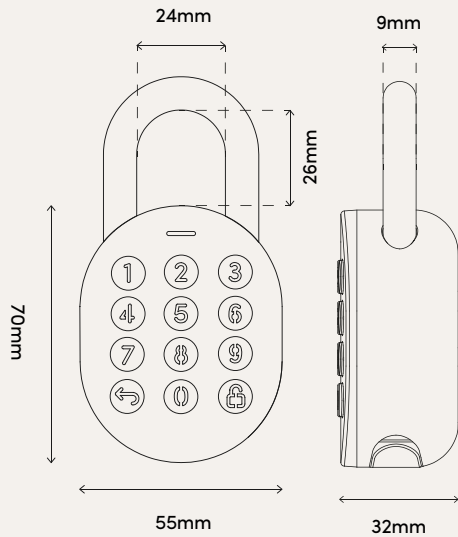

Protective silicone case

Added protection from weather elements, scratches and dust.

Interchangeable shackle

Shackle is interchangeable to cater to your needs.

Volume control

Adjust the volume to suit your preferences.

Specifications

Net/Gross Weight

0.45 kg/0.55 kg

Body Material

**Zinc Alloy,
Stainless Steel,
Rubber**

Shackle Material

Hardened Steel

Modes of Access