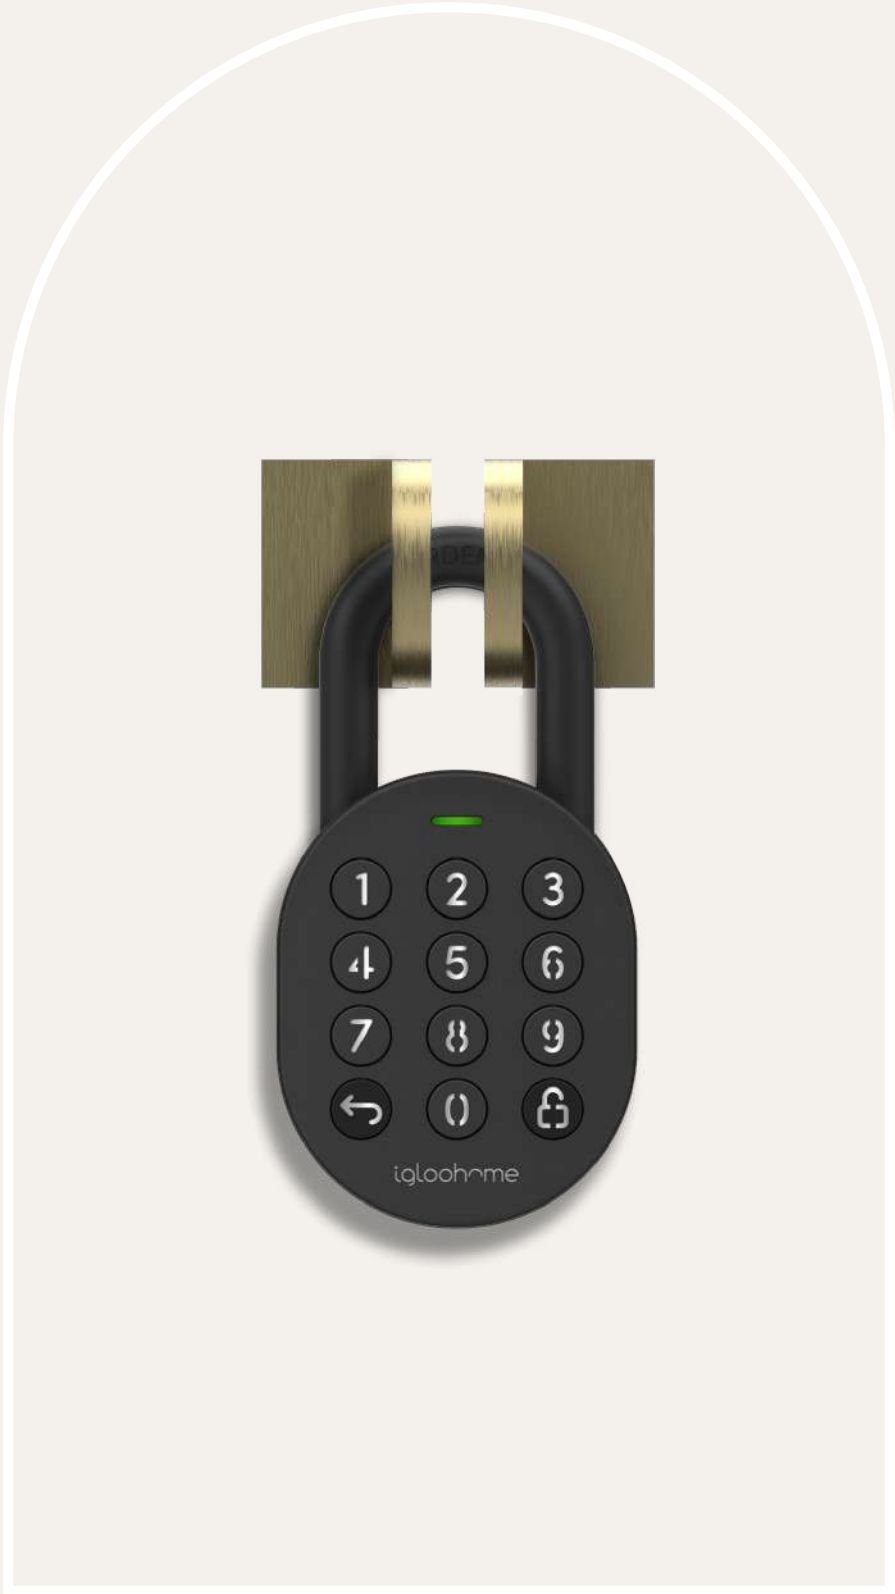

igloohome

Smart Padlock

Protect what you love.

The igloohome Smart Padlock strikes the perfect balance between security and convenience. Built with versatility in mind, it is the most flexible padlock that allows for time-sensitive access.

reddot award 2019
winner

Available at
go.igloohome.co/padlock

info@igloohome.co
(SG) +65 3159 1352 (US) +1 929 224 0688

Tailor-made for everyday use

Use the Padlock for gym lockers, delivery boxes or to secure yard gates. Its versatility offers endless possibilities. The shackle is interchangeable to allow for a more customised fit on different gates, doors, garages and more.

A protective silicone case is available for added protection against the elements too.

Accessories sold separately.

Safeguard your assets, always

The Padlock is a tough nut to crack. Built with heavy-duty and rust-resistant materials, the Padlock can withstand >25kN cutting force and >15kN pulling force to keep your property and assets safe.

TYPES OF PIN CODES

Permanent
Duration
Recurring
One-Time

Ultimate balance between security and convenience.

Auto relock

The Padlock auto relocks once the shackle is closed.

Masking security code

Conceal your actual PIN code by entering random digits before it.