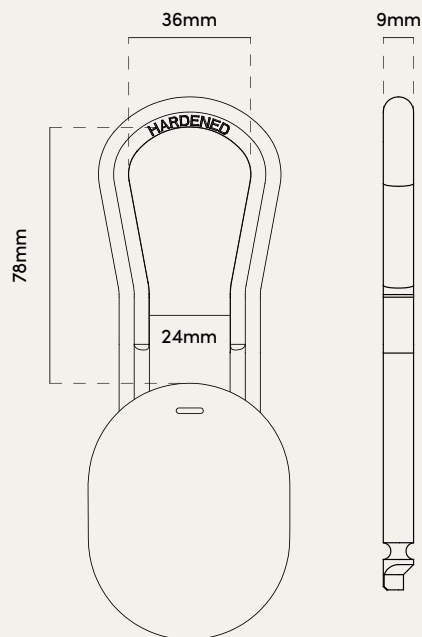

Specifications

Net/Gross Weight

0.45 kg/0.55 kg

Body Material

**Zinc Alloy,
Stainless Steel,
Rubber**

Shackle Material

Hardened Steel

Modes of Access