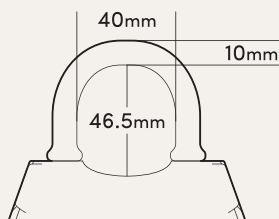

Specifications

Storage Depth: 27mm

Slim Shackle

Net/Gross Weight

1.0 kg/1.1 kg

Body Material

**Zinc Alloy,
Al Alloy**

Shackle Material