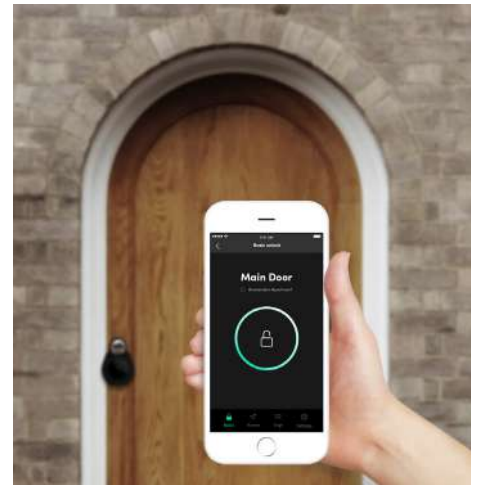

igloohrme

Smart Keybox 3

The smart lock box for hassle-free sharing.

The igloohome Smart Keybox 3 is a smart lock box that stores keys, access cards, car key fobs and more for easy retrieval. Designed for vacation rental hosts, home, property and business owners, it is spacious and jam-packed with features for your convenience.

Available at
go.igloohome.co/keybox3

info@igloohome.co
(SG) +65 3159 1352 (US) +1 929 224 0688

MODES OF ACCESS

PIN Codes

Bluetooth Keys

Bigger is better

Compared to other Bluetooth lock boxes, the Smart Keybox 3 comes with much more interior storage space to hold house keys, access and transport cards, and even car key fobs for safe and easy handovers.

Versatility for your convenience

With two interchangeable shackle sizes, the Keybox is optimised for shackling on door knobs, handles and even fences. Alternatively, you can also mount it on walls or firm structures.

Your 24/7 reception

Let guests in any time of the day, even when you're miles away! The igloohome mobile app lets you manage access in the palm of your hands.

There's no need for users to download an app to receive PIN codes, or for you to be near the Keybox to grant access. You can simply send Bluetooth keys to track activity logs in real-time.*