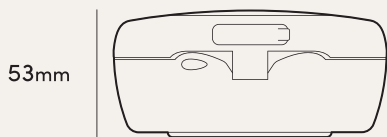

Masking security code
Conceal your actual PIN code by entering random digits before it.

Keypad security lockout
Keypad is disabled after several incorrect PIN code attempts.

Relock reminder alert
Alerts you when you forget to close the Keybox.

Specifications

Storage Depth: 27mm

Slim Shackle

Net/Gross Weight

1.0 kg/1.1 kg

Body Material

**Zinc Alloy,
Al Alloy**

Shackle Material