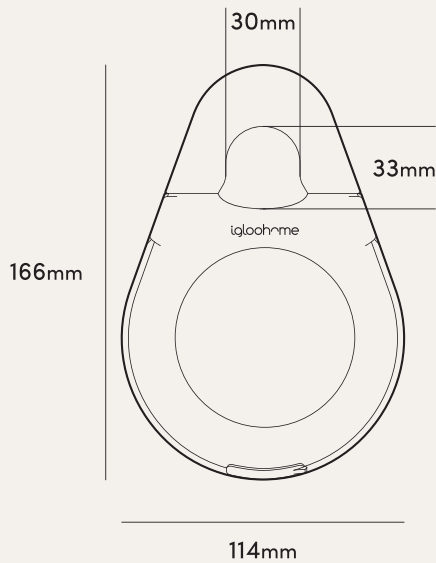

Specifications

Storage Depth: 27mm

Slim Shackle

Net/Gross Weight

1.0 kg/1.1 kg

Body Material

**Zinc Alloy,
Al Alloy**

Shackle Material