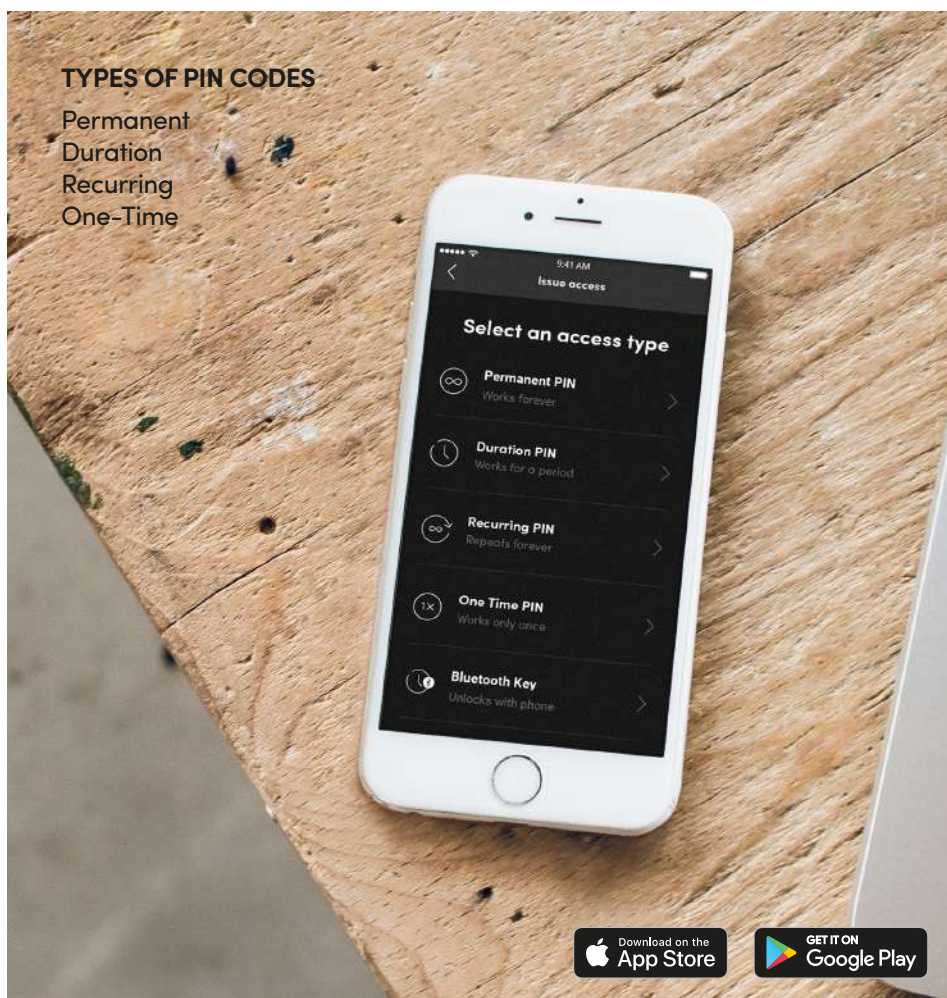

Your 24/7 reception

Let guests in any time of the day, even when you're miles away! The igloohome mobile app lets you manage access in the palm of your hands.

There's no need for users to download an app to receive PIN codes, or for you to be near the Keybox to grant access. You can simply send Bluetooth keys to track activity logs in real-time.*

**Note: PIN code activity logs are updated when you sync the lock via Bluetooth.*

Syncs with Airbnb

Easily connect your Airbnb account via the igloohome app to automatically create and send PIN codes for each guest according to your listings.

Fuss-free sharing experience for everyone

Instant access request
Scan the QR code to request for access instantly.

Intuitive keypad interface
Optimum clarity in both day and night settings.

Airbnb integration
Automatic generation of PIN codes for each booking.

Tri-coloured LED status indicator
Enhanced user experience with clear status indicators.

Designed to keep your keys safe

Internal pocket design
Holds your assets securely in place.

Hardened shackle
Made with hardened stainless steel and anti-corrosion materials.