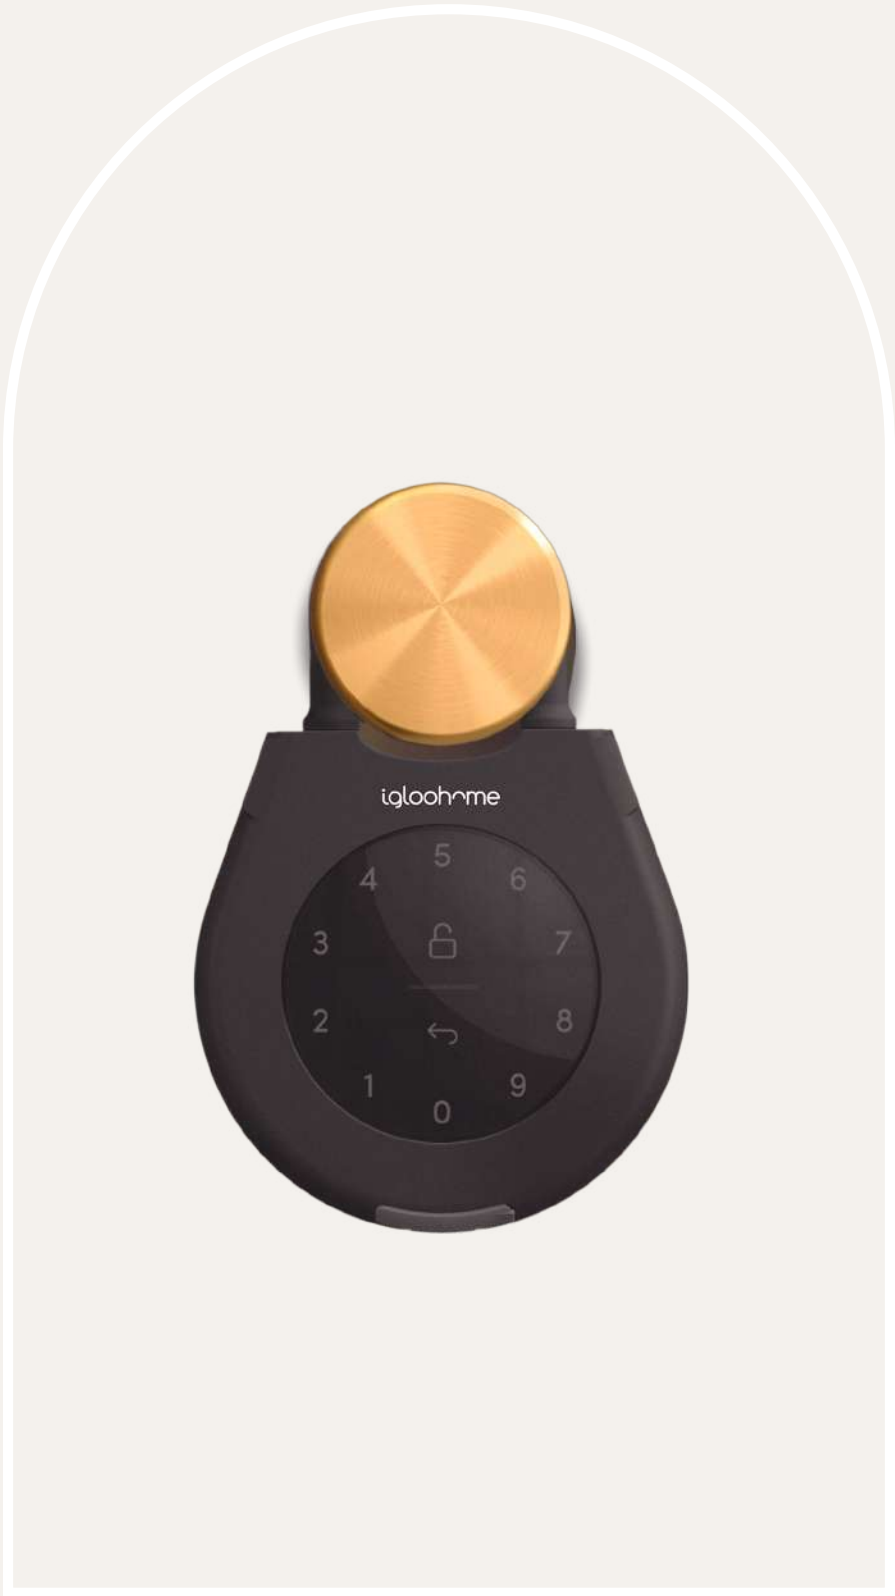

igloohrme

Smart Keybox 3

The smart lock box for hassle-free sharing.

The igloohome Smart Keybox 3 is a smart lock box that stores keys, access cards, car key fobs and more for easy retrieval. Designed for vacation rental hosts, home, property and business owners, it is spacious and jam-packed with features for your convenience.

Available at
go.igloohome.co/keybox3

info@igloohome.co
(SG) +65 3159 1352 (US) +1 929 224 0688

MODES OF ACCESS

PIN Codes

Bluetooth Keys

Bigger is better

Compared to other Bluetooth lock boxes, the Smart Keybox 3 comes with much more interior storage space to hold house keys, access and transport cards, and even car key fobs for safe and easy handovers.

Versatility for your convenience

With two interchangeable shackle sizes, the Keybox is optimised for shackling on door knobs, handles and even fences. Alternatively, you can also mount it on walls or firm structures.

Tri-coloured LED status indicator
Enhanced user experience with clear status indicators.

Designed to keep your keys safe

Internal pocket design
Holds your assets securely in place.

Hardened shackle
Made with hardened stainless steel and anti-corrosion materials.