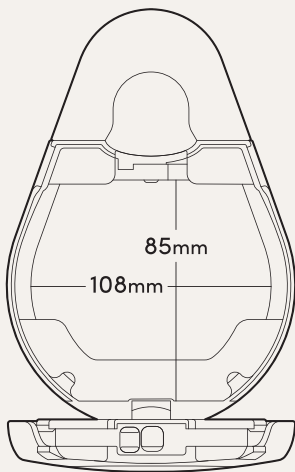

Specifications

Storage Depth: 27mm

Slim Shackle

Net/Gross Weight

1.0 kg/1.1 kg

Body Material

**Zinc Alloy,
Al Alloy**

Shackle Material