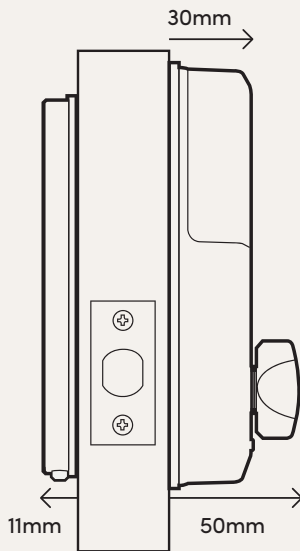

Specifications

Door Compatibility

**Wooden Swing
(Left/Right)**

Door Thickness

35 - 60mm

Door Clearance

>110mm

Backset