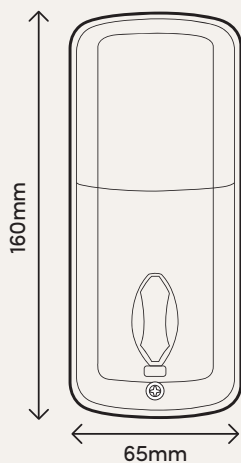

Specifications

Door Compatibility

**Wooden Swing
(Left/Right)**

Door Thickness

35 - 60mm

Door Clearance

>110mm

Backset