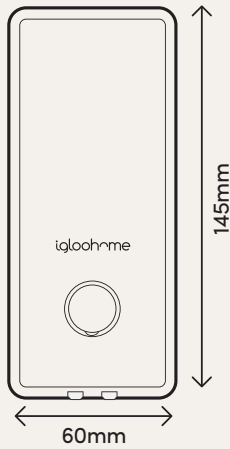

Specifications

Door Compatibility

**Wooden Swing
(Left/Right)**

Door Thickness

35 - 60mm

Door Clearance

>110mm

Backset