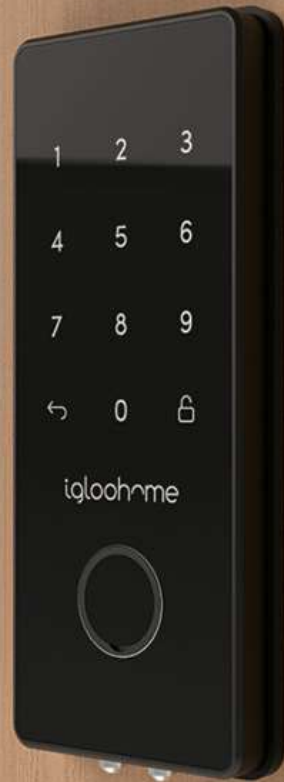

igloohome

Smart Deadbolt 2S
Metal Grey

The key to a greater peace of mind.

The igloohome Smart Deadbolt 2S Metal Grey features a fresh look to the slimmest smart deadbolt in the world. Keeping to a sleek and minimalist exterior, it comes with more than enough features to rival the big boys.

Available at
go.igloohome.co/deadbolt2smg

info@igloohome.co
(SG) +65 3159 1352 (US) +1 929 224 0688

MODES OF ACCESS

PIN Codes
Bluetooth Keys
Physical Keys

Up your style factor

Designed with a universal aesthetic that fits well with most decors, the Smart Deadbolt 2S Metal Grey's clean and sleek design makes it a stylish addition to any property.