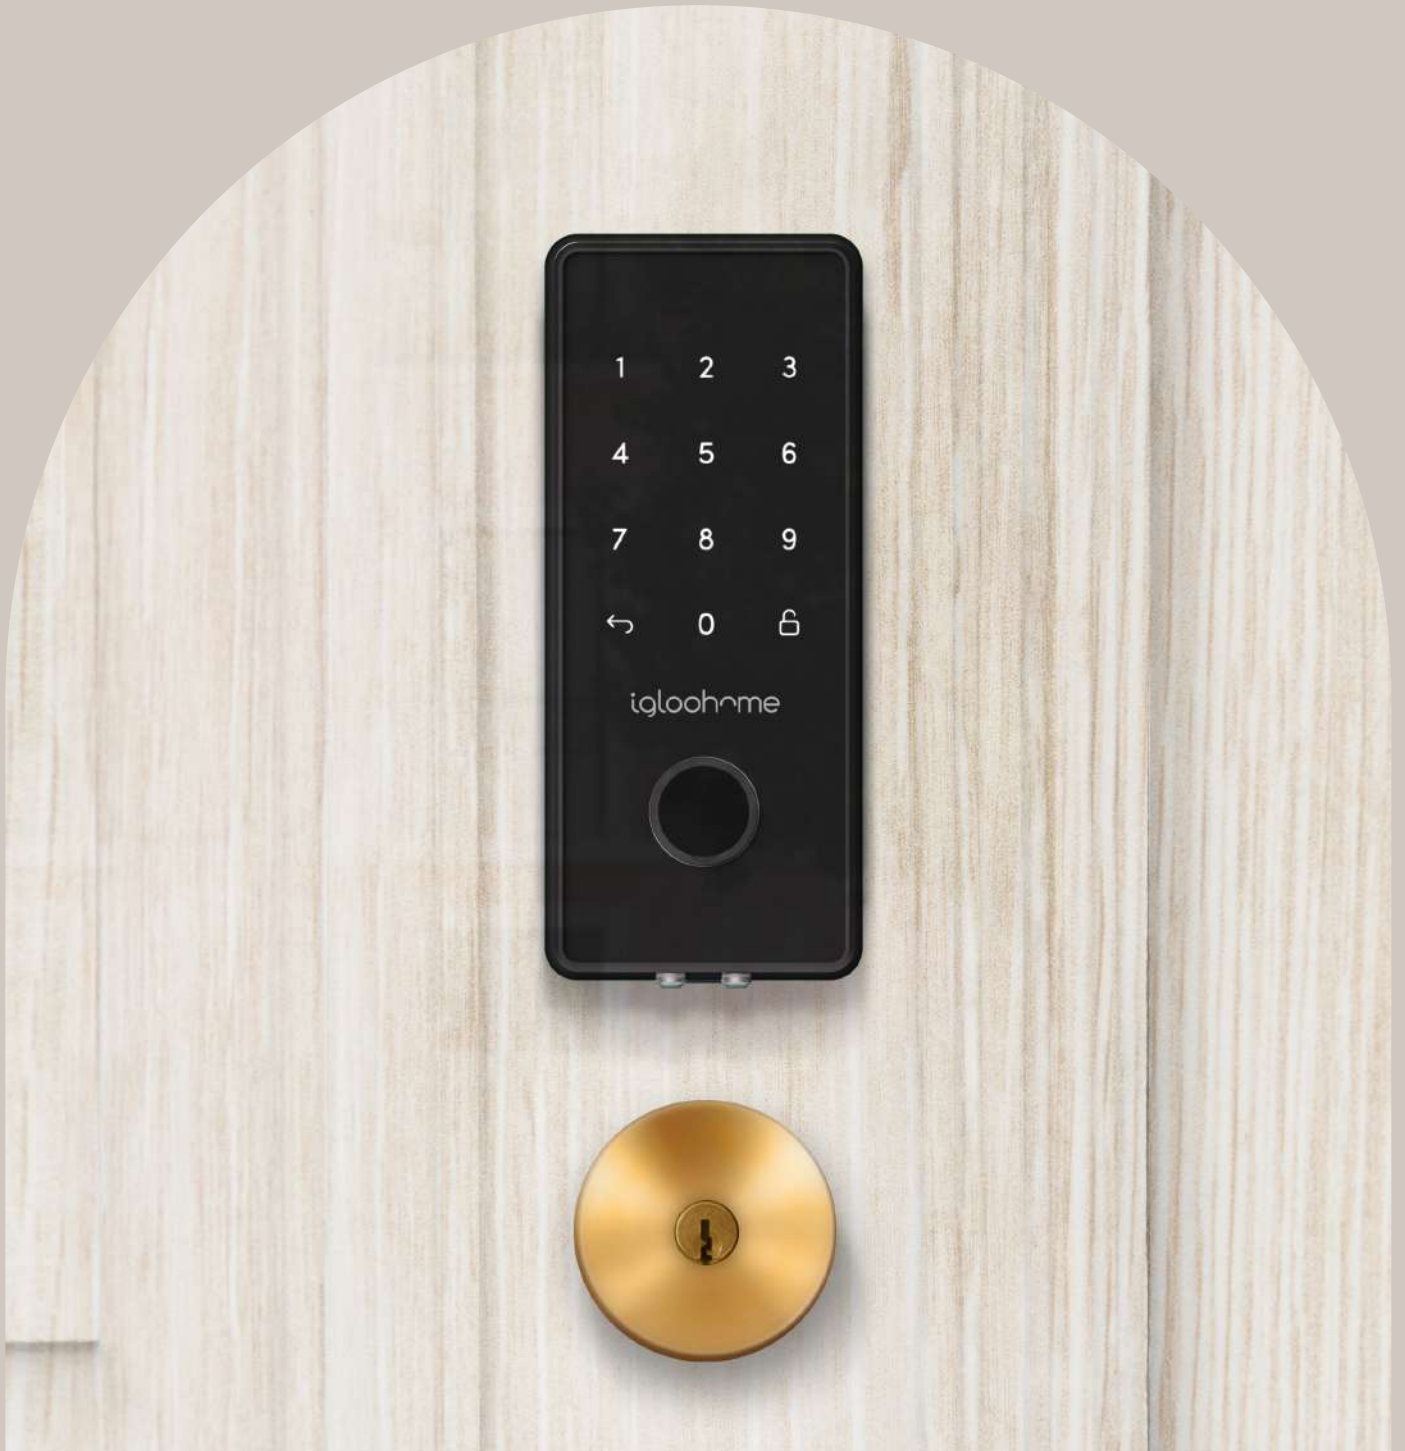

igloohome

Smart Deadbolt 2S
Metal Grey

The key to a greater peace of mind.

The igloohome Smart Deadbolt 2S Metal Grey features a fresh look to the slimmest smart deadbolt in the world. Keeping to a sleek and minimalist exterior, it comes with more than enough features to rival the big boys.

Available at
go.igloohome.co/deadbolt2smg

info@igloohome.co
(SG) +65 3159 1352 (US) +1 929 224 0688

MODES OF ACCESS

PIN Codes
Bluetooth Keys
Physical Keys

Up your style factor

Designed with a universal aesthetic that fits well with most decors, the Smart Deadbolt 2S Metal Grey's clean and sleek design makes it a stylish addition to any property.

Looks good, works better

Jam-packed with features to offer you a greater peace of mind, you can be assured that your property is always secure. Keep tabs on when your home has been accessed with activity logs*. It works offline for increased reliability against WiFi hacking too.

TYPES OF PINS

Permanent
Duration
Recurring
One-Time

Ultimate security for greater peace of mind.

Keypad security lockout

Keypad is disabled after several incorrect PIN code attempts.

Masking security code

Conceal your actual PIN code by entering random digits before it.