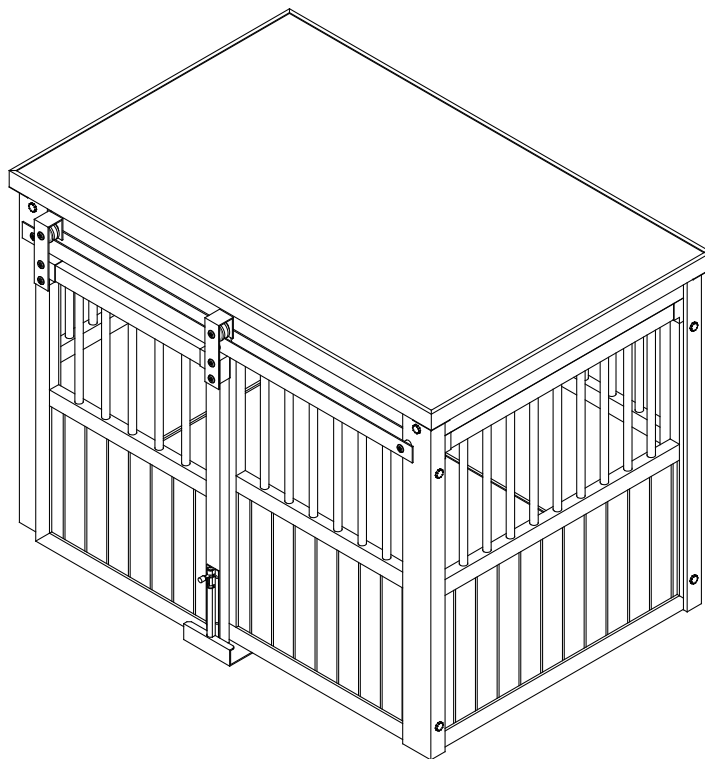

NeAgePet®

featuring **ECOFLEX**
GUARANTEED TOUGH

Homestead Crate Series

EHDBC15-L/XL series

Congratulations and thank you for your purchase! Before you start, please check for damage or any missing parts. Please visit www.NewAgePet.com/customer-service to find additional assembly videos and help in requesting replacement parts, as well as additional instructions on cleaning, maintaining and painting your New Age product.