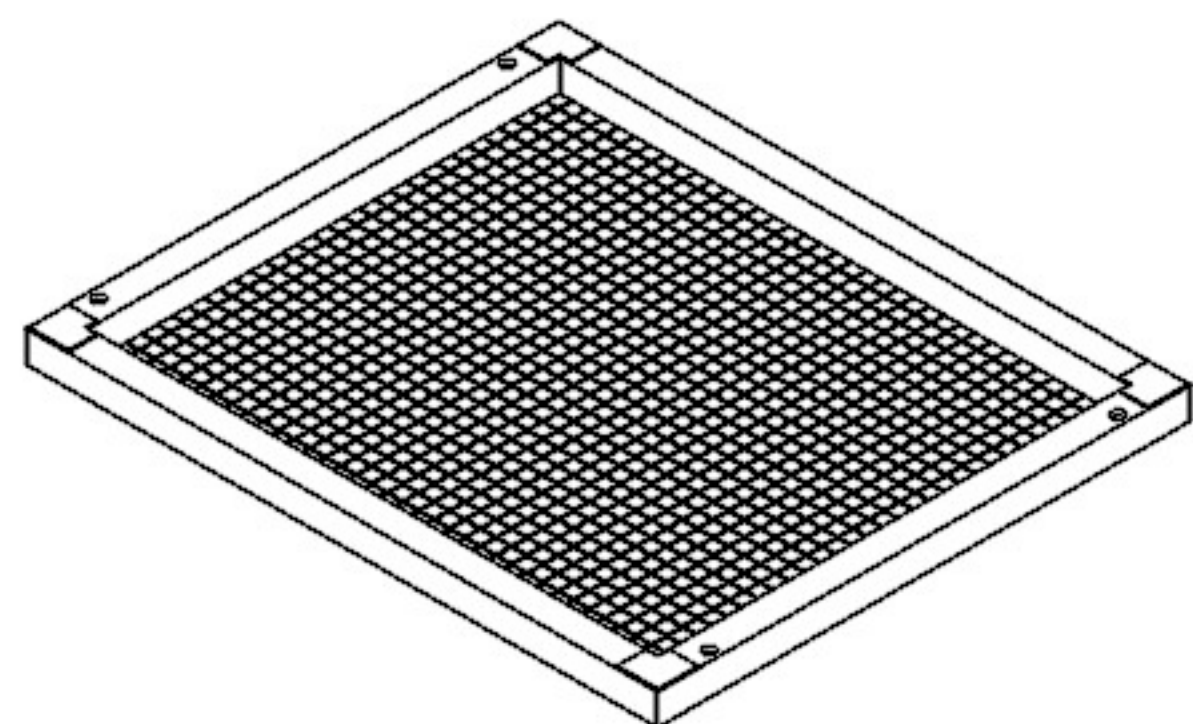

Sonoran Tortoise Pen

Parts List

Part 1 x 1

Part 2 x 1

Part 3 x 1

Part 4 x 1

Part 5 x 1

Ⓐ x 4
7/8" (2.2CM)

Ⓑ x 4
1 3/8" (3.6CM)

Ⓒ x 8
1 13/16" (4.6CM)

Ⓓ x 2

CAUTION! FIRE RISK

DO NOT place heat lamps directly on the ECOFLEX material.
Follow ALL safety instructions included with all lighting & heating accessories.