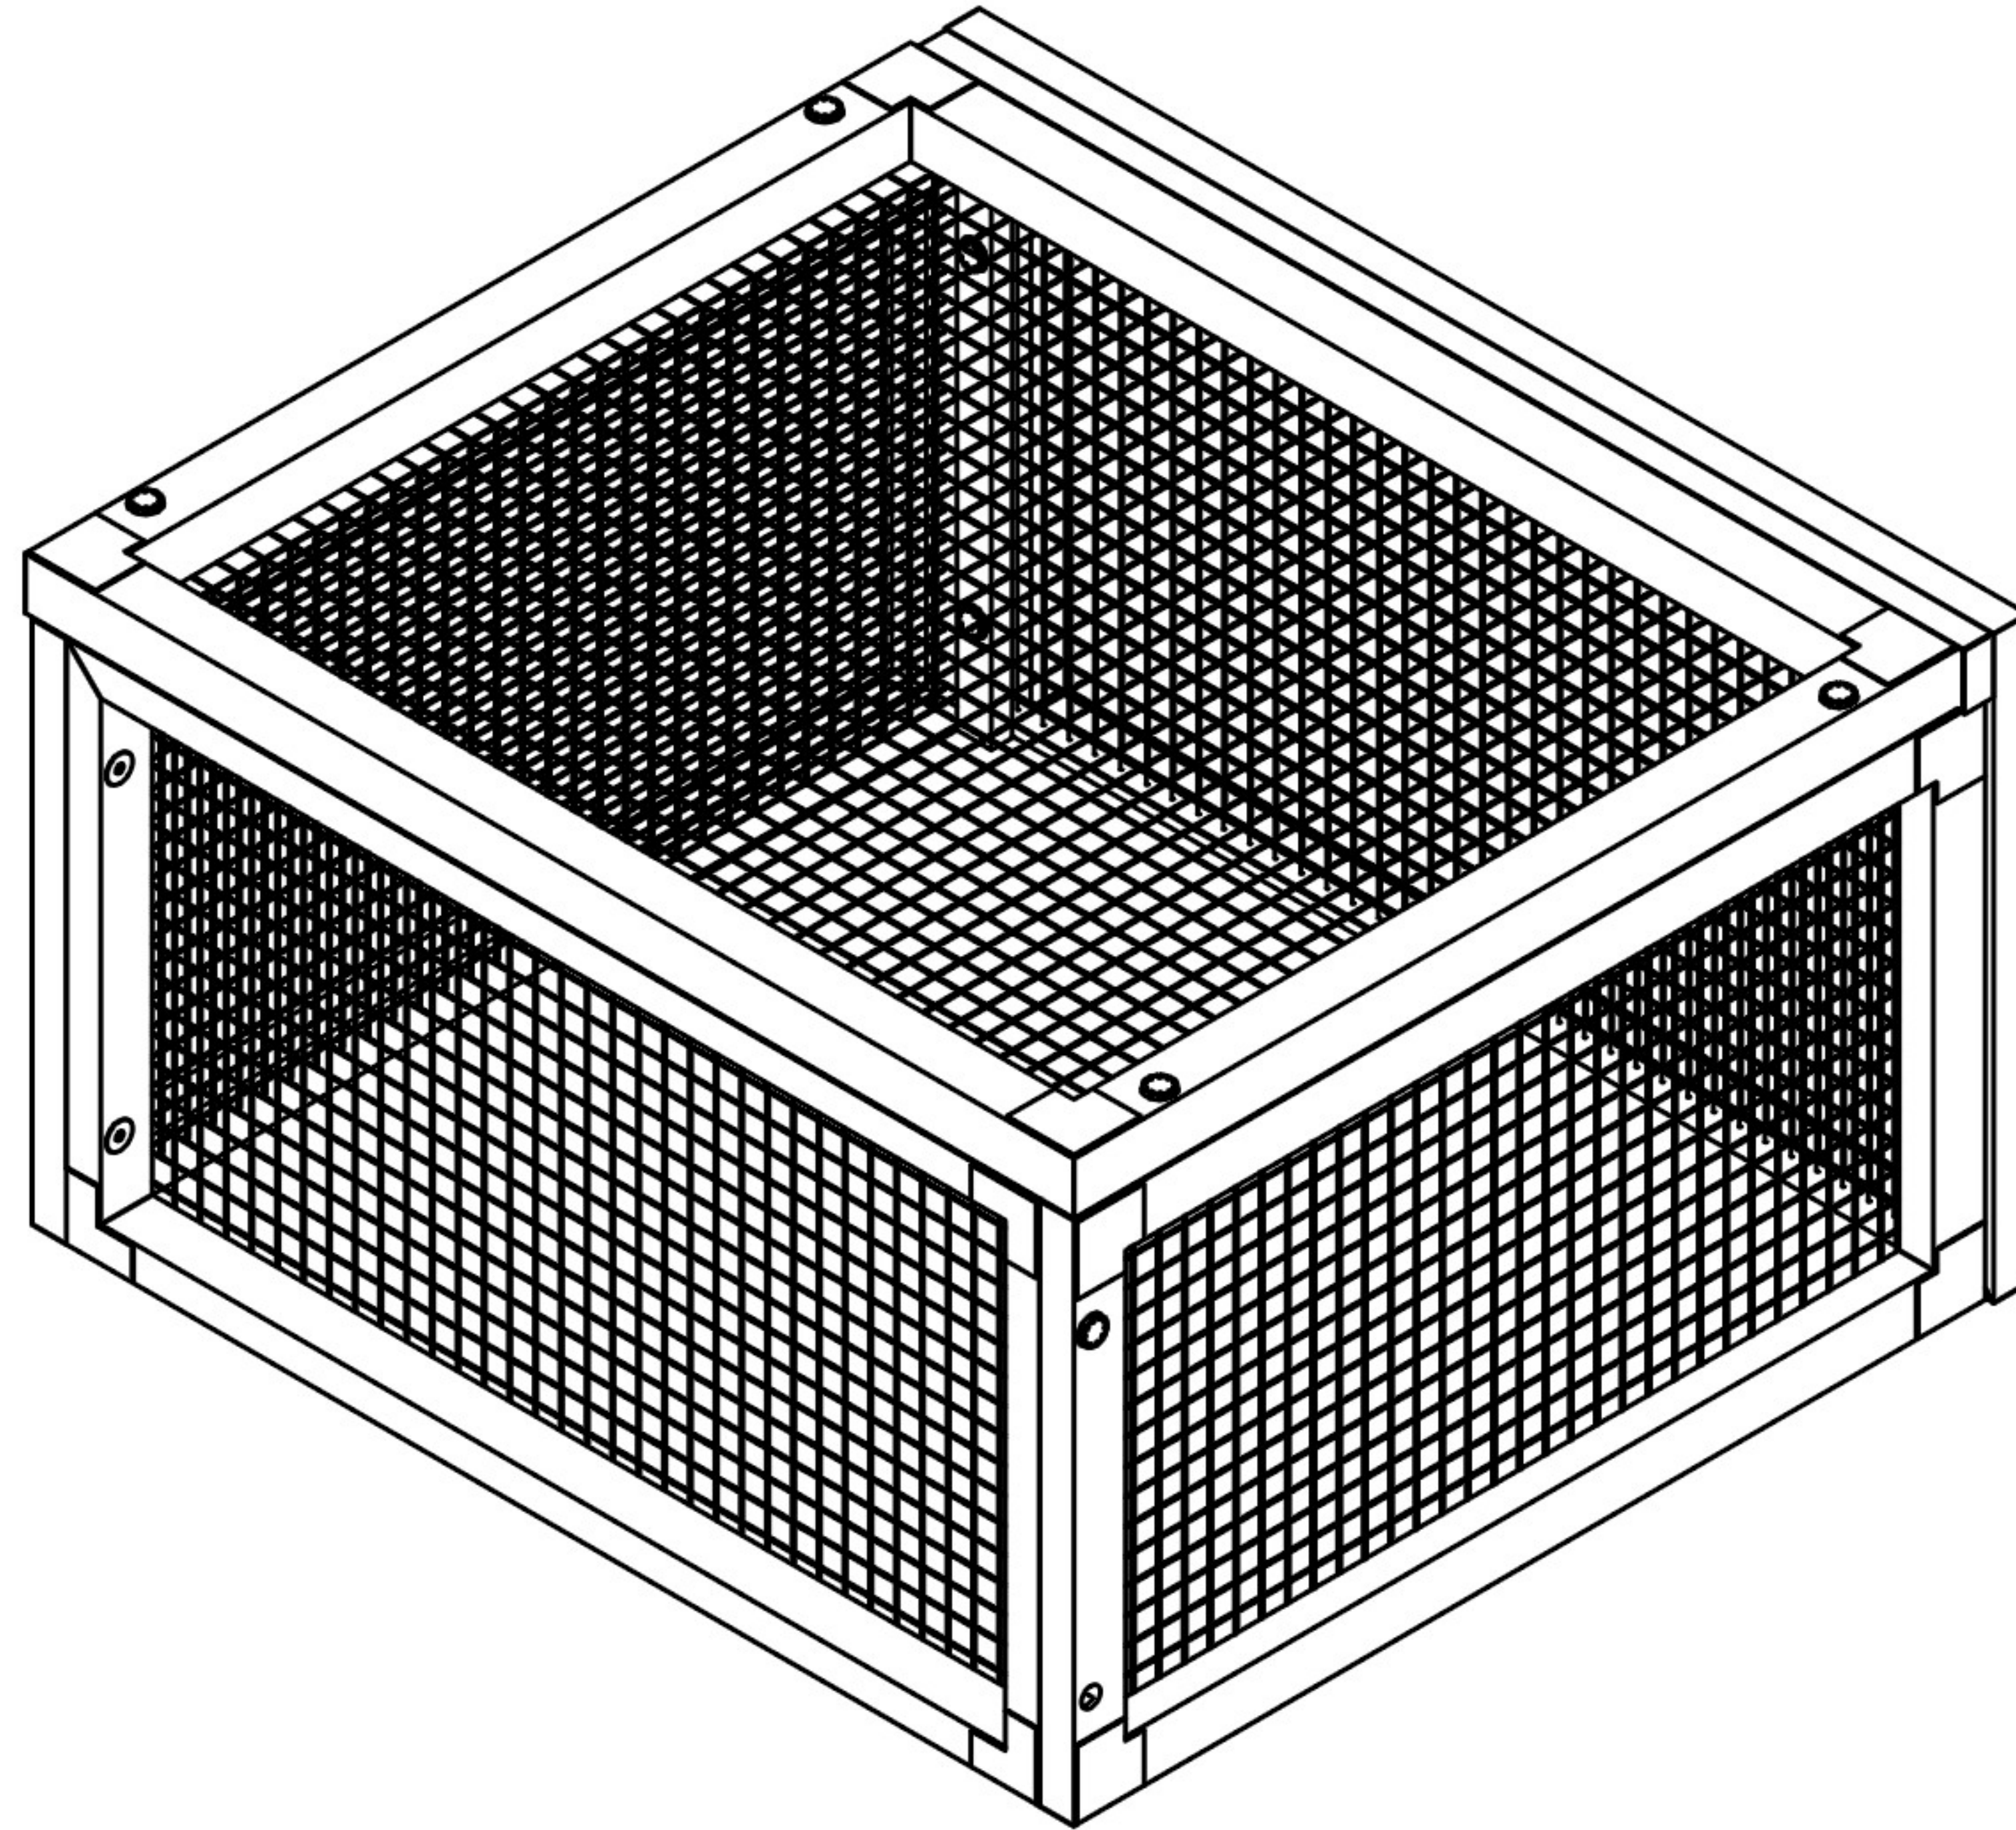

NewAgePet®

featuring **ECOFLEX**
GUARANTEED TOUGH

Sonoran Tortoise Pen

EHRTT18-00P

Congratulations and thank you for your purchase! Before you start, please check for damage or any missing parts. Please visit www.NewAgePet.com/customer-service to find additional assembly videos and help in requesting replacement parts, as well as additional instructions on cleaning, maintaining and painting your New Age product.

Sonoran Tortoise Pen

Parts List

Part 1 x 1

Part 2 x 1

Part 3 x 1

Part 4 x 1

Part 5 x 1

Ⓐ x 4
7/8" (2.2CM)

Ⓑ x 4
1 3/8" (3.6CM)

Ⓒ x 8
1 13/16" (4.6CM)

Ⓓ x 2

CAUTION! FIRE RISK

DO NOT place heat lamps directly on the ECOFLEX material.
Follow ALL safety instructions included with all lighting & heating accessories.