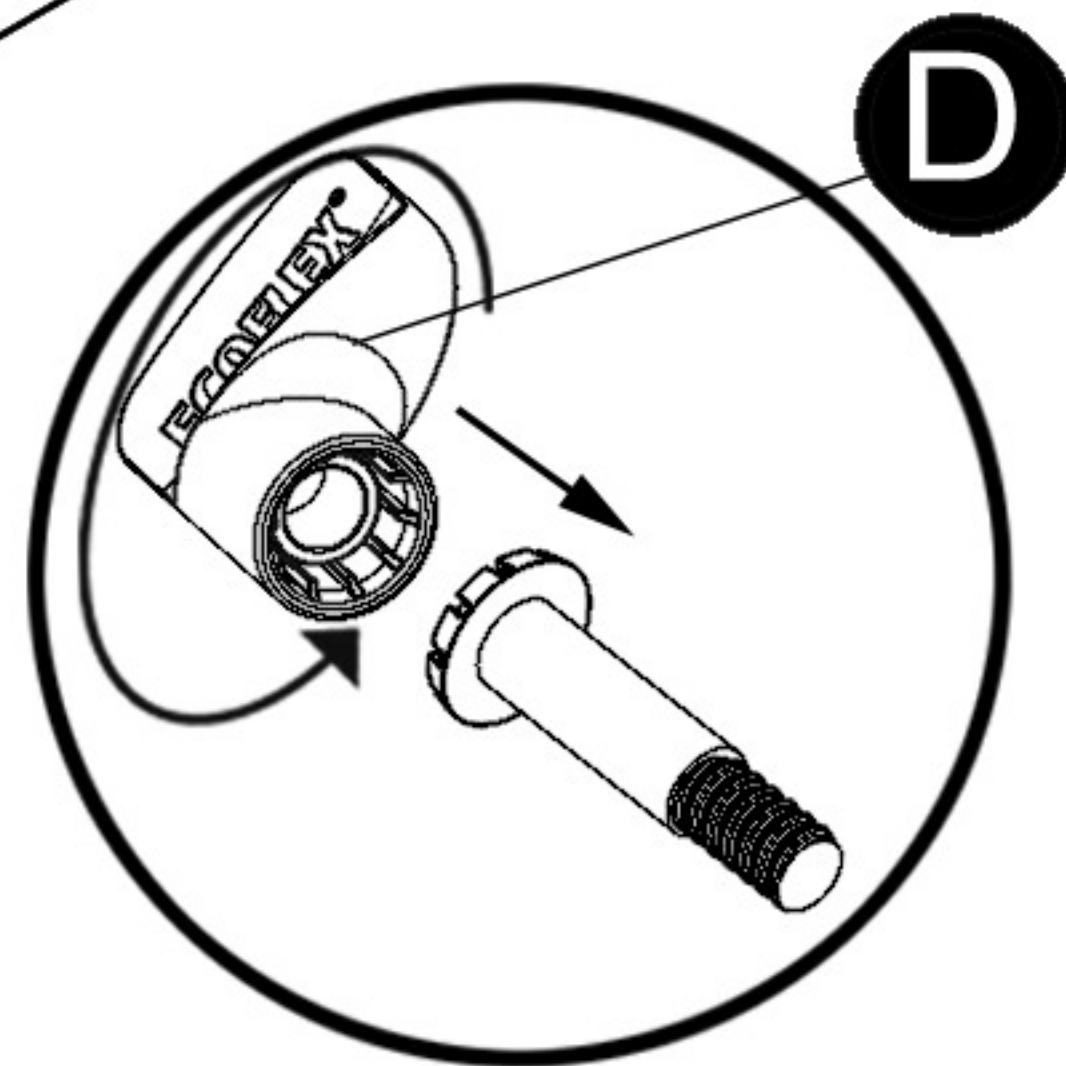

Ⓑ x 4
1 3/8" (3.6CM)

Ⓒ x 8
1 13/16" (4.6CM)

Ⓓ x 2

CAUTION! FIRE RISK

DO NOT place heat lamps directly on the ECOFLEX material.
Follow ALL safety instructions included with all lighting & heating accessories.

Step 3B .

Step 4B .

Step 5B .

1 13/16" (4.6CM)

Complete B .

NeAgePet®

©Copyright Pinta International, Inc. 2020