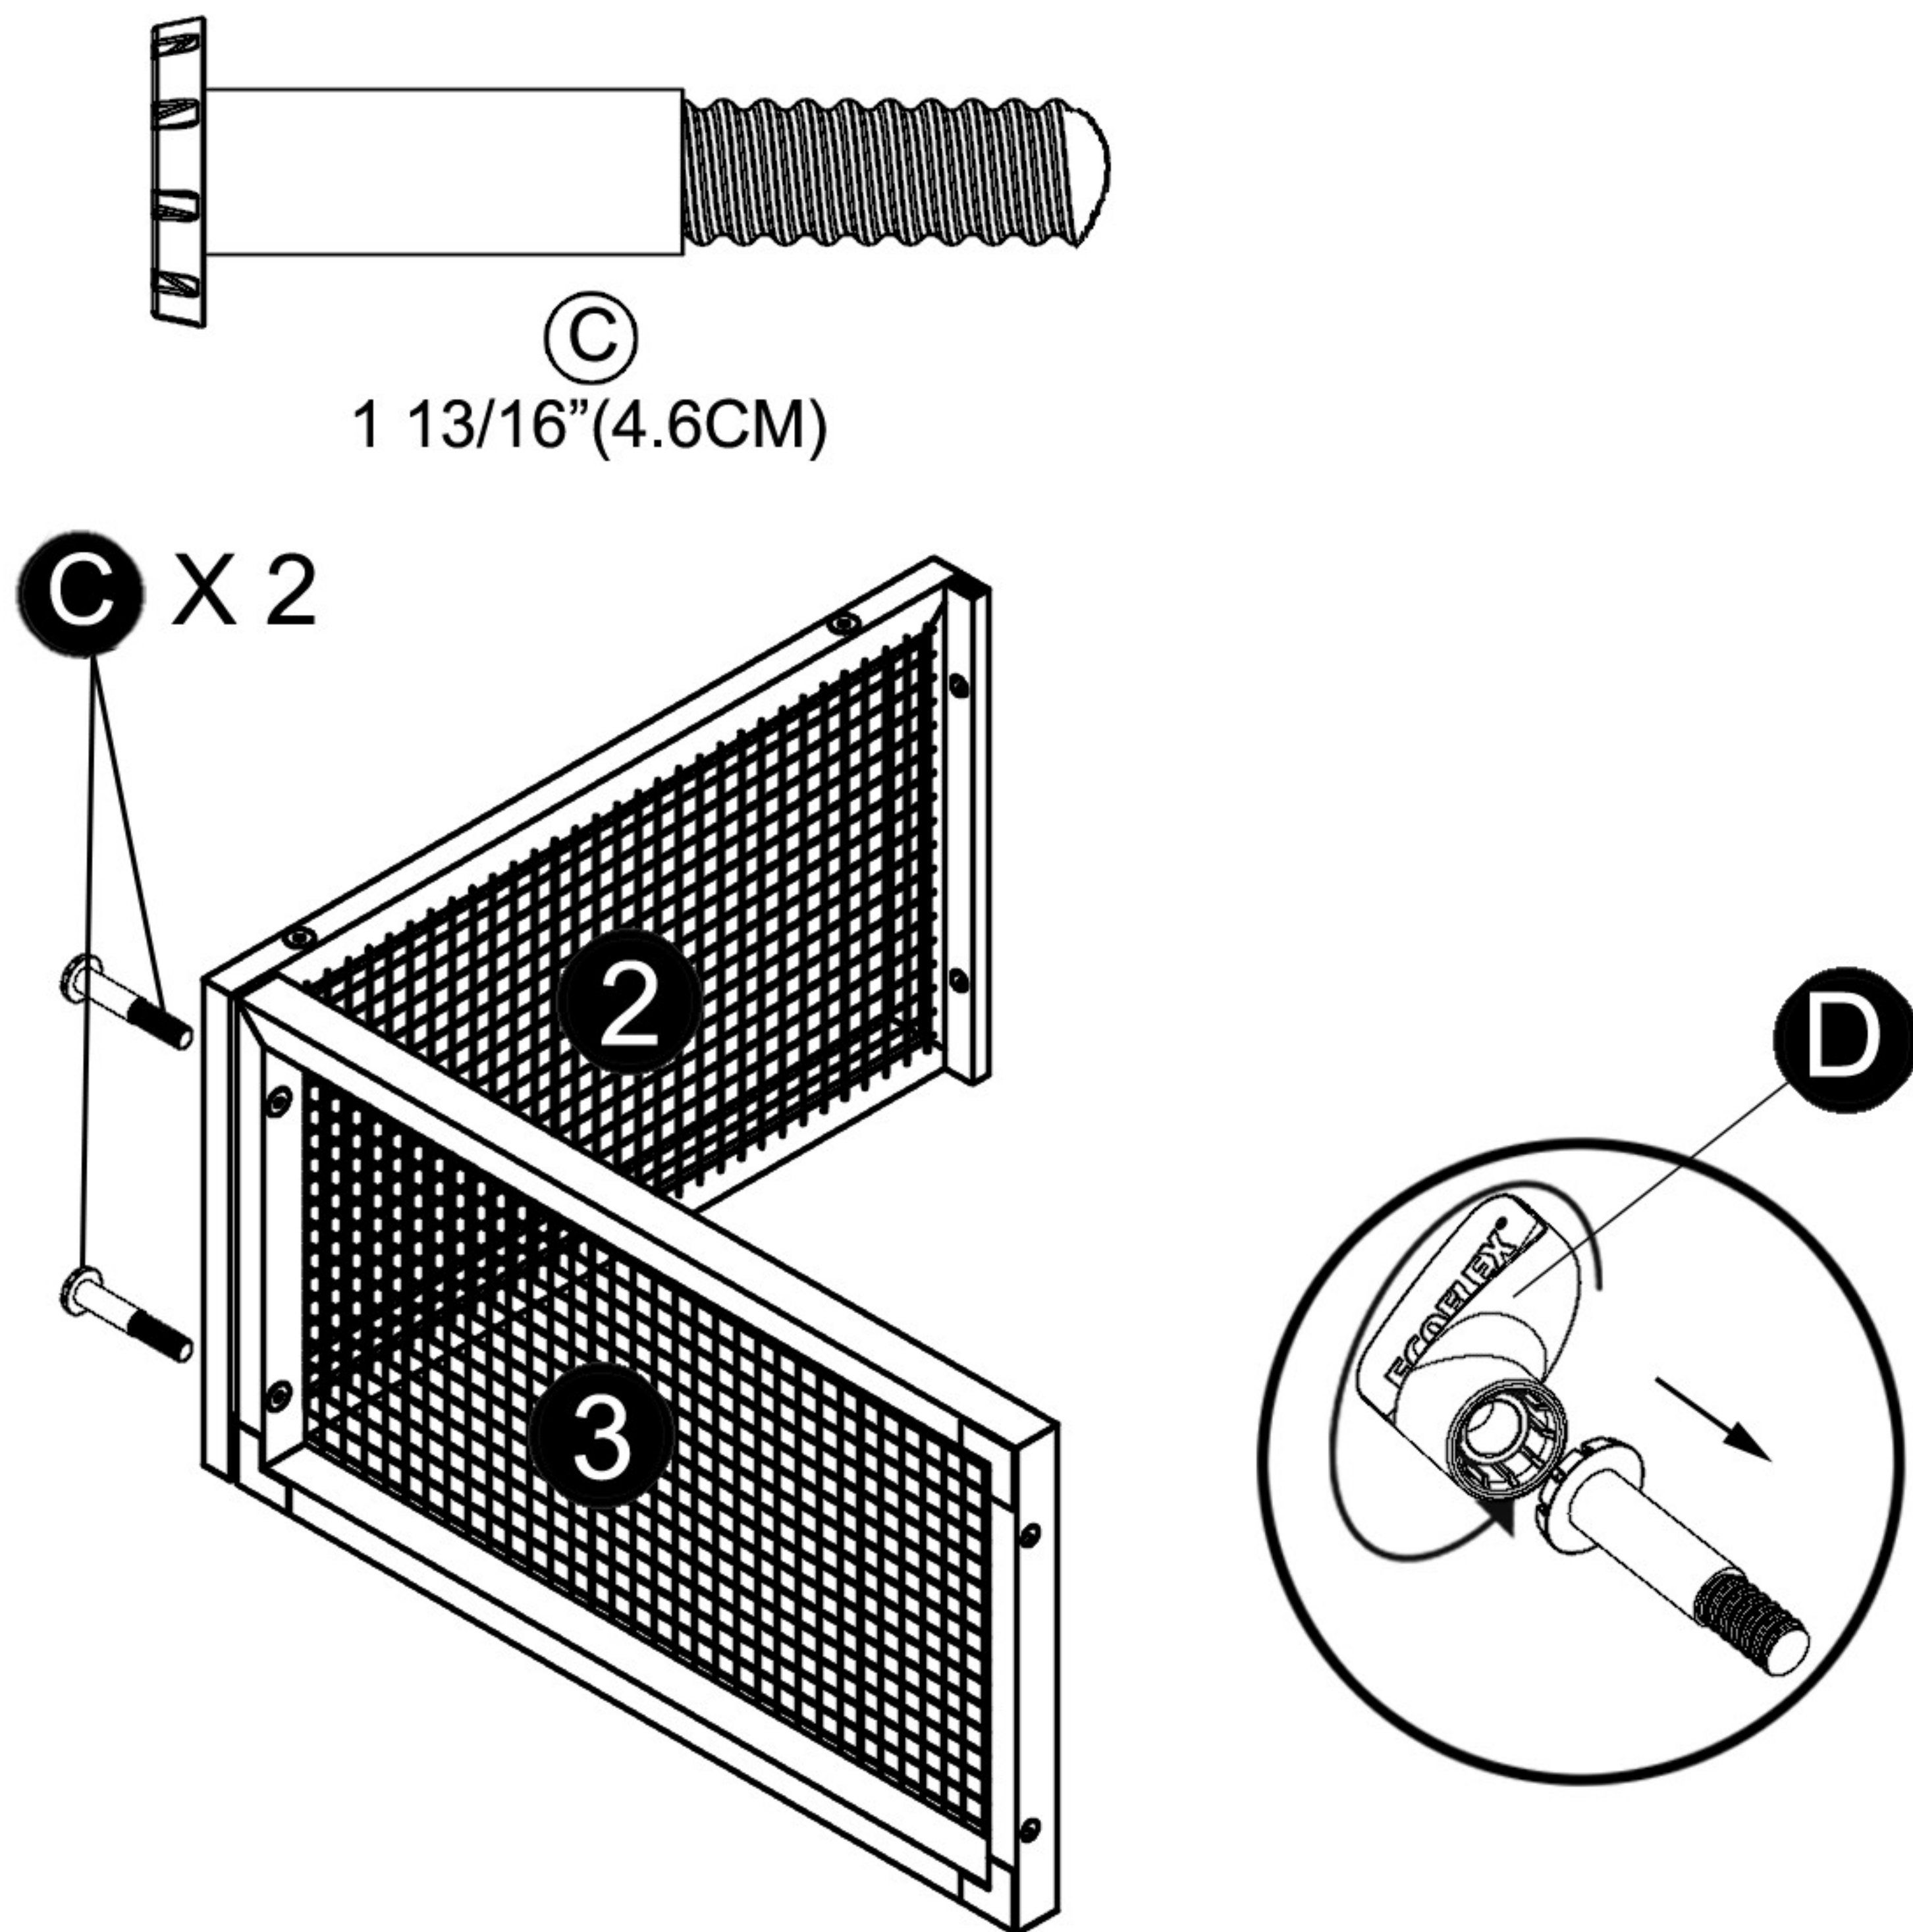

Ⓑ x 4
1 3/8" (3.6CM)

Ⓒ x 8
1 13/16" (4.6CM)

Ⓓ x 2

CAUTION! FIRE RISK

DO NOT place heat lamps directly on the ECOFLEX material.
Follow ALL safety instructions included with all lighting & heating accessories.

Step 1 .

Step 2 .

Step 3 .

Step 4 .

Complete A .

Assembly guide to attach to Sonoran Tortoise House (sold separately)

Step 1B .

Step 2B .