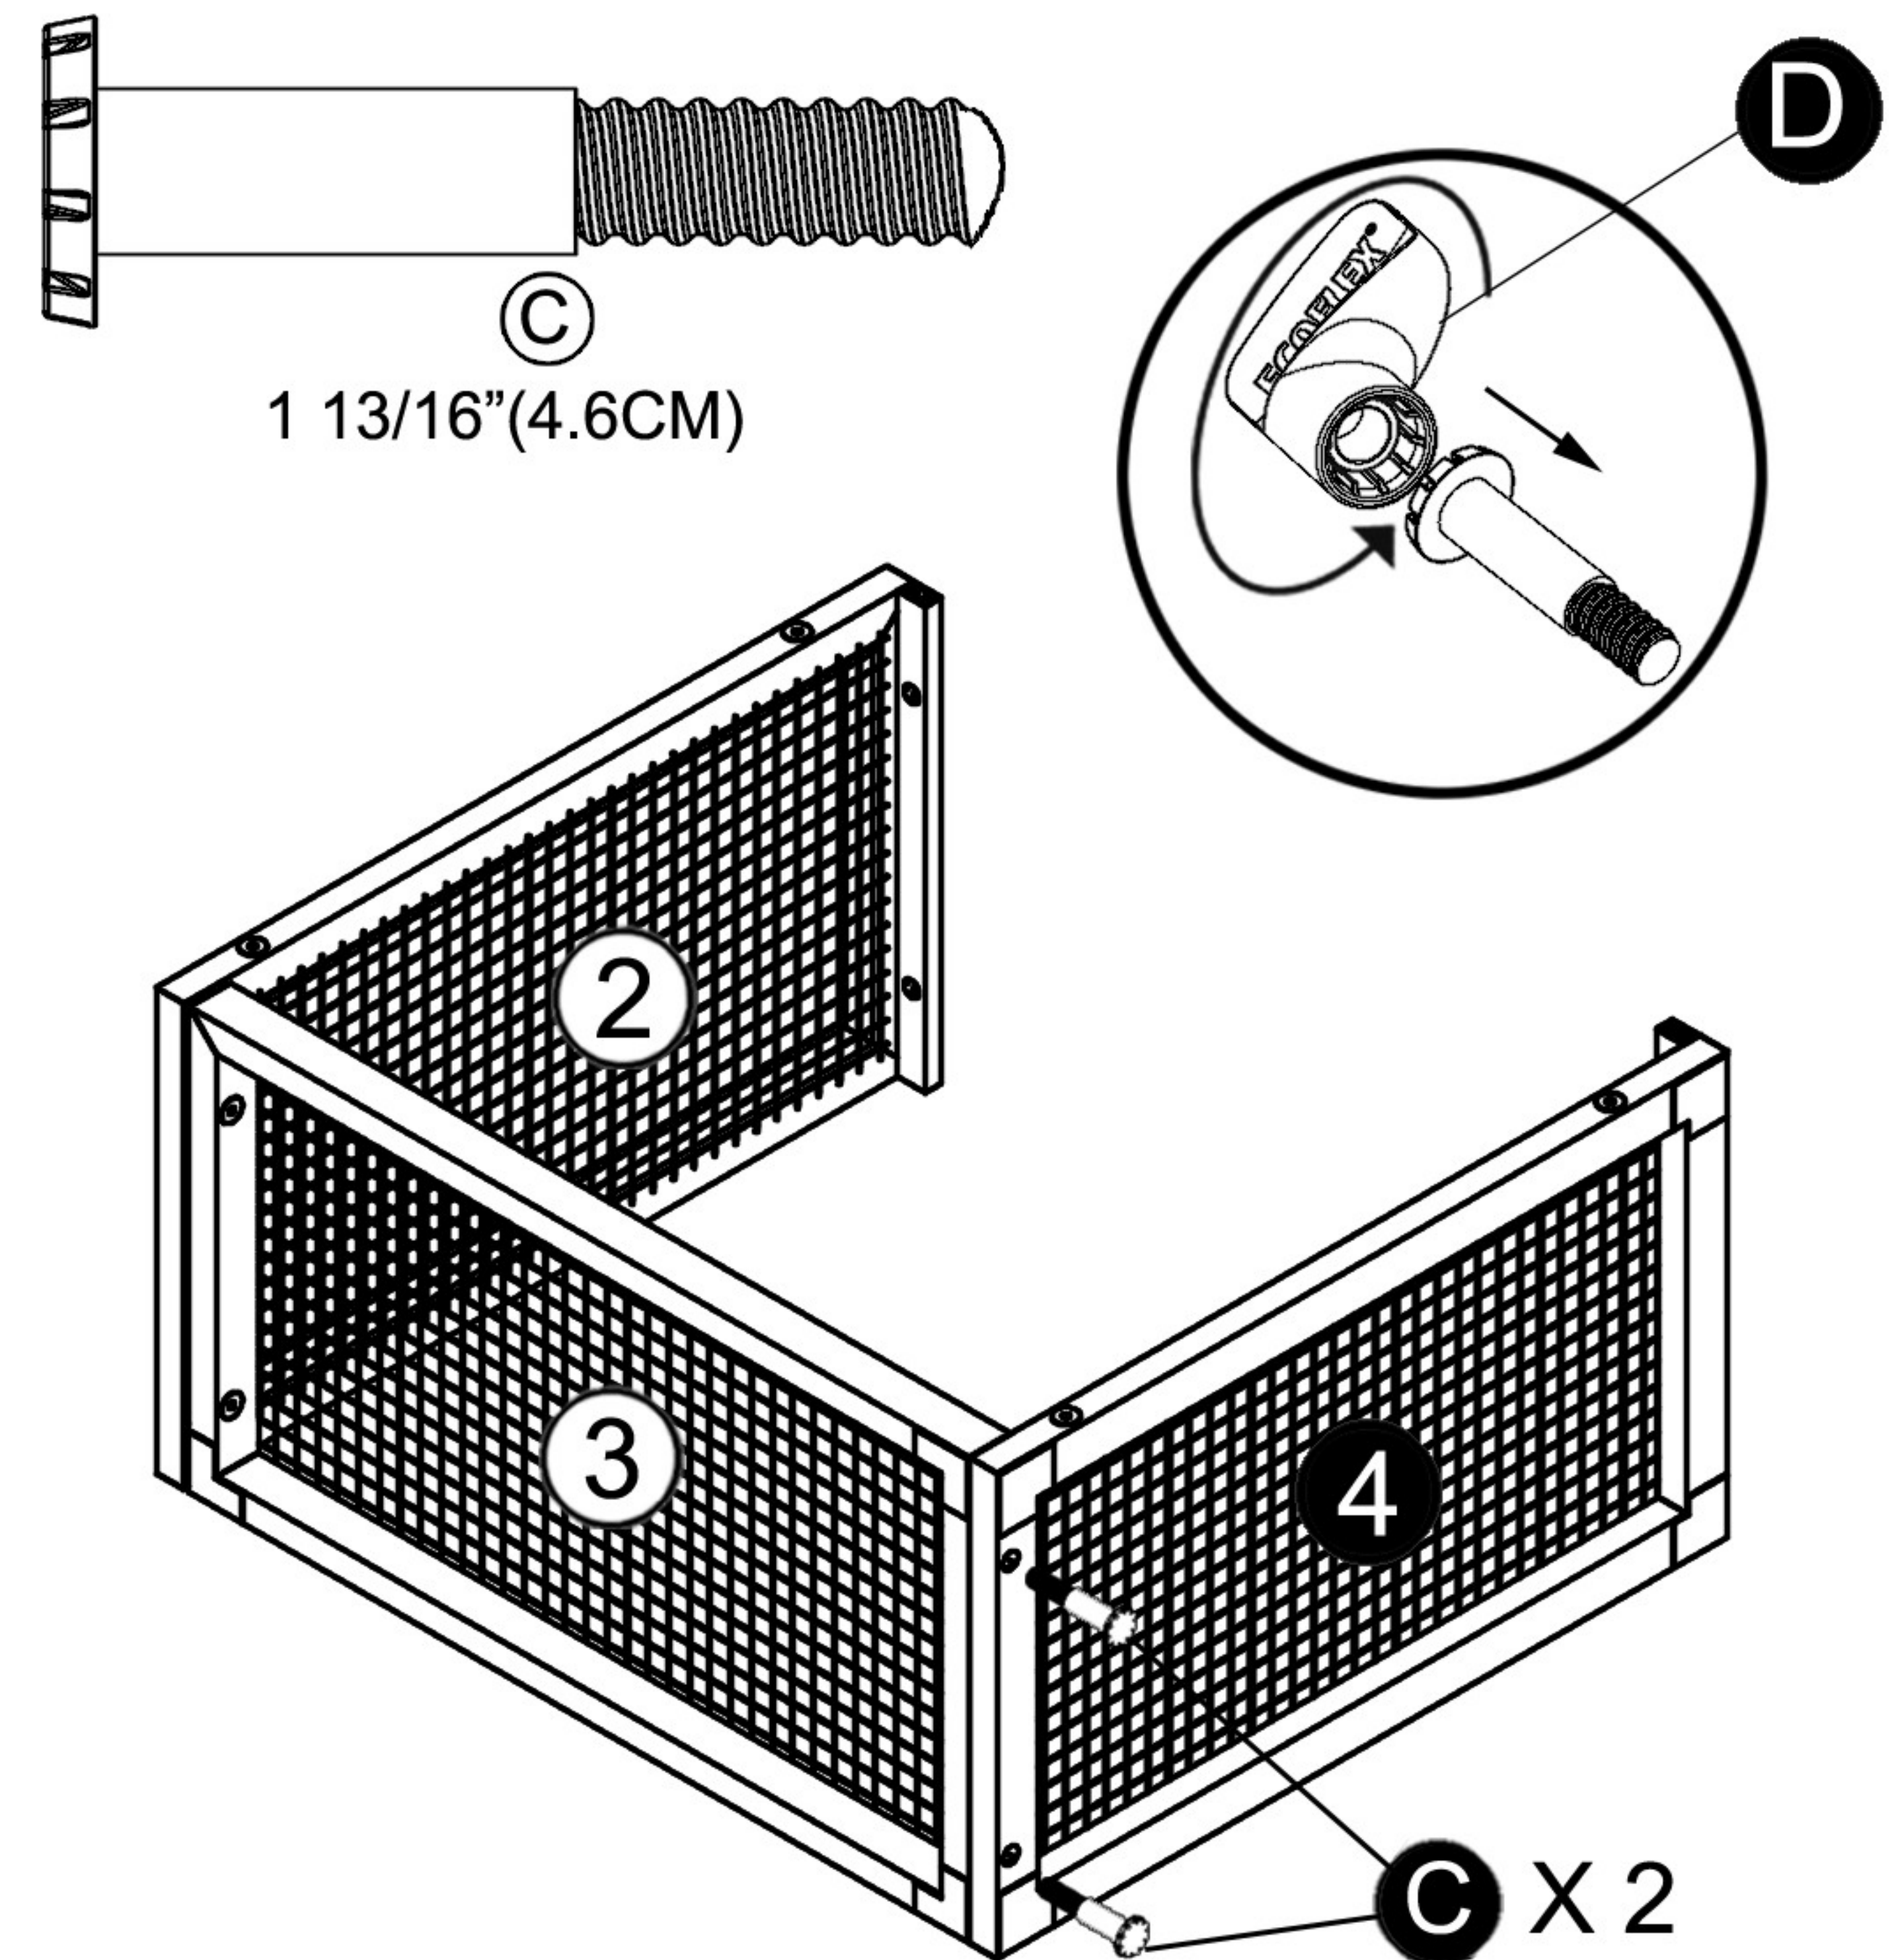

Ⓑ x 4
1 3/8" (3.6CM)

Ⓒ x 8
1 13/16" (4.6CM)

Ⓓ x 2

CAUTION! FIRE RISK

DO NOT place heat lamps directly on the ECOFLEX material.
Follow ALL safety instructions included with all lighting & heating accessories.

Step 1 .

Step 2 .

Step 3 .

Step 4 .

Complete A .

Assembly guide to attach to Sonoran Tortoise House (sold separately)

Step 1B .

Step 2B .

Step 3B .

Step 4B .

Step 5B .

1 13/16" (4.6CM)

Complete B .

NeAgePet®

©Copyright Pinta International, Inc. 2020