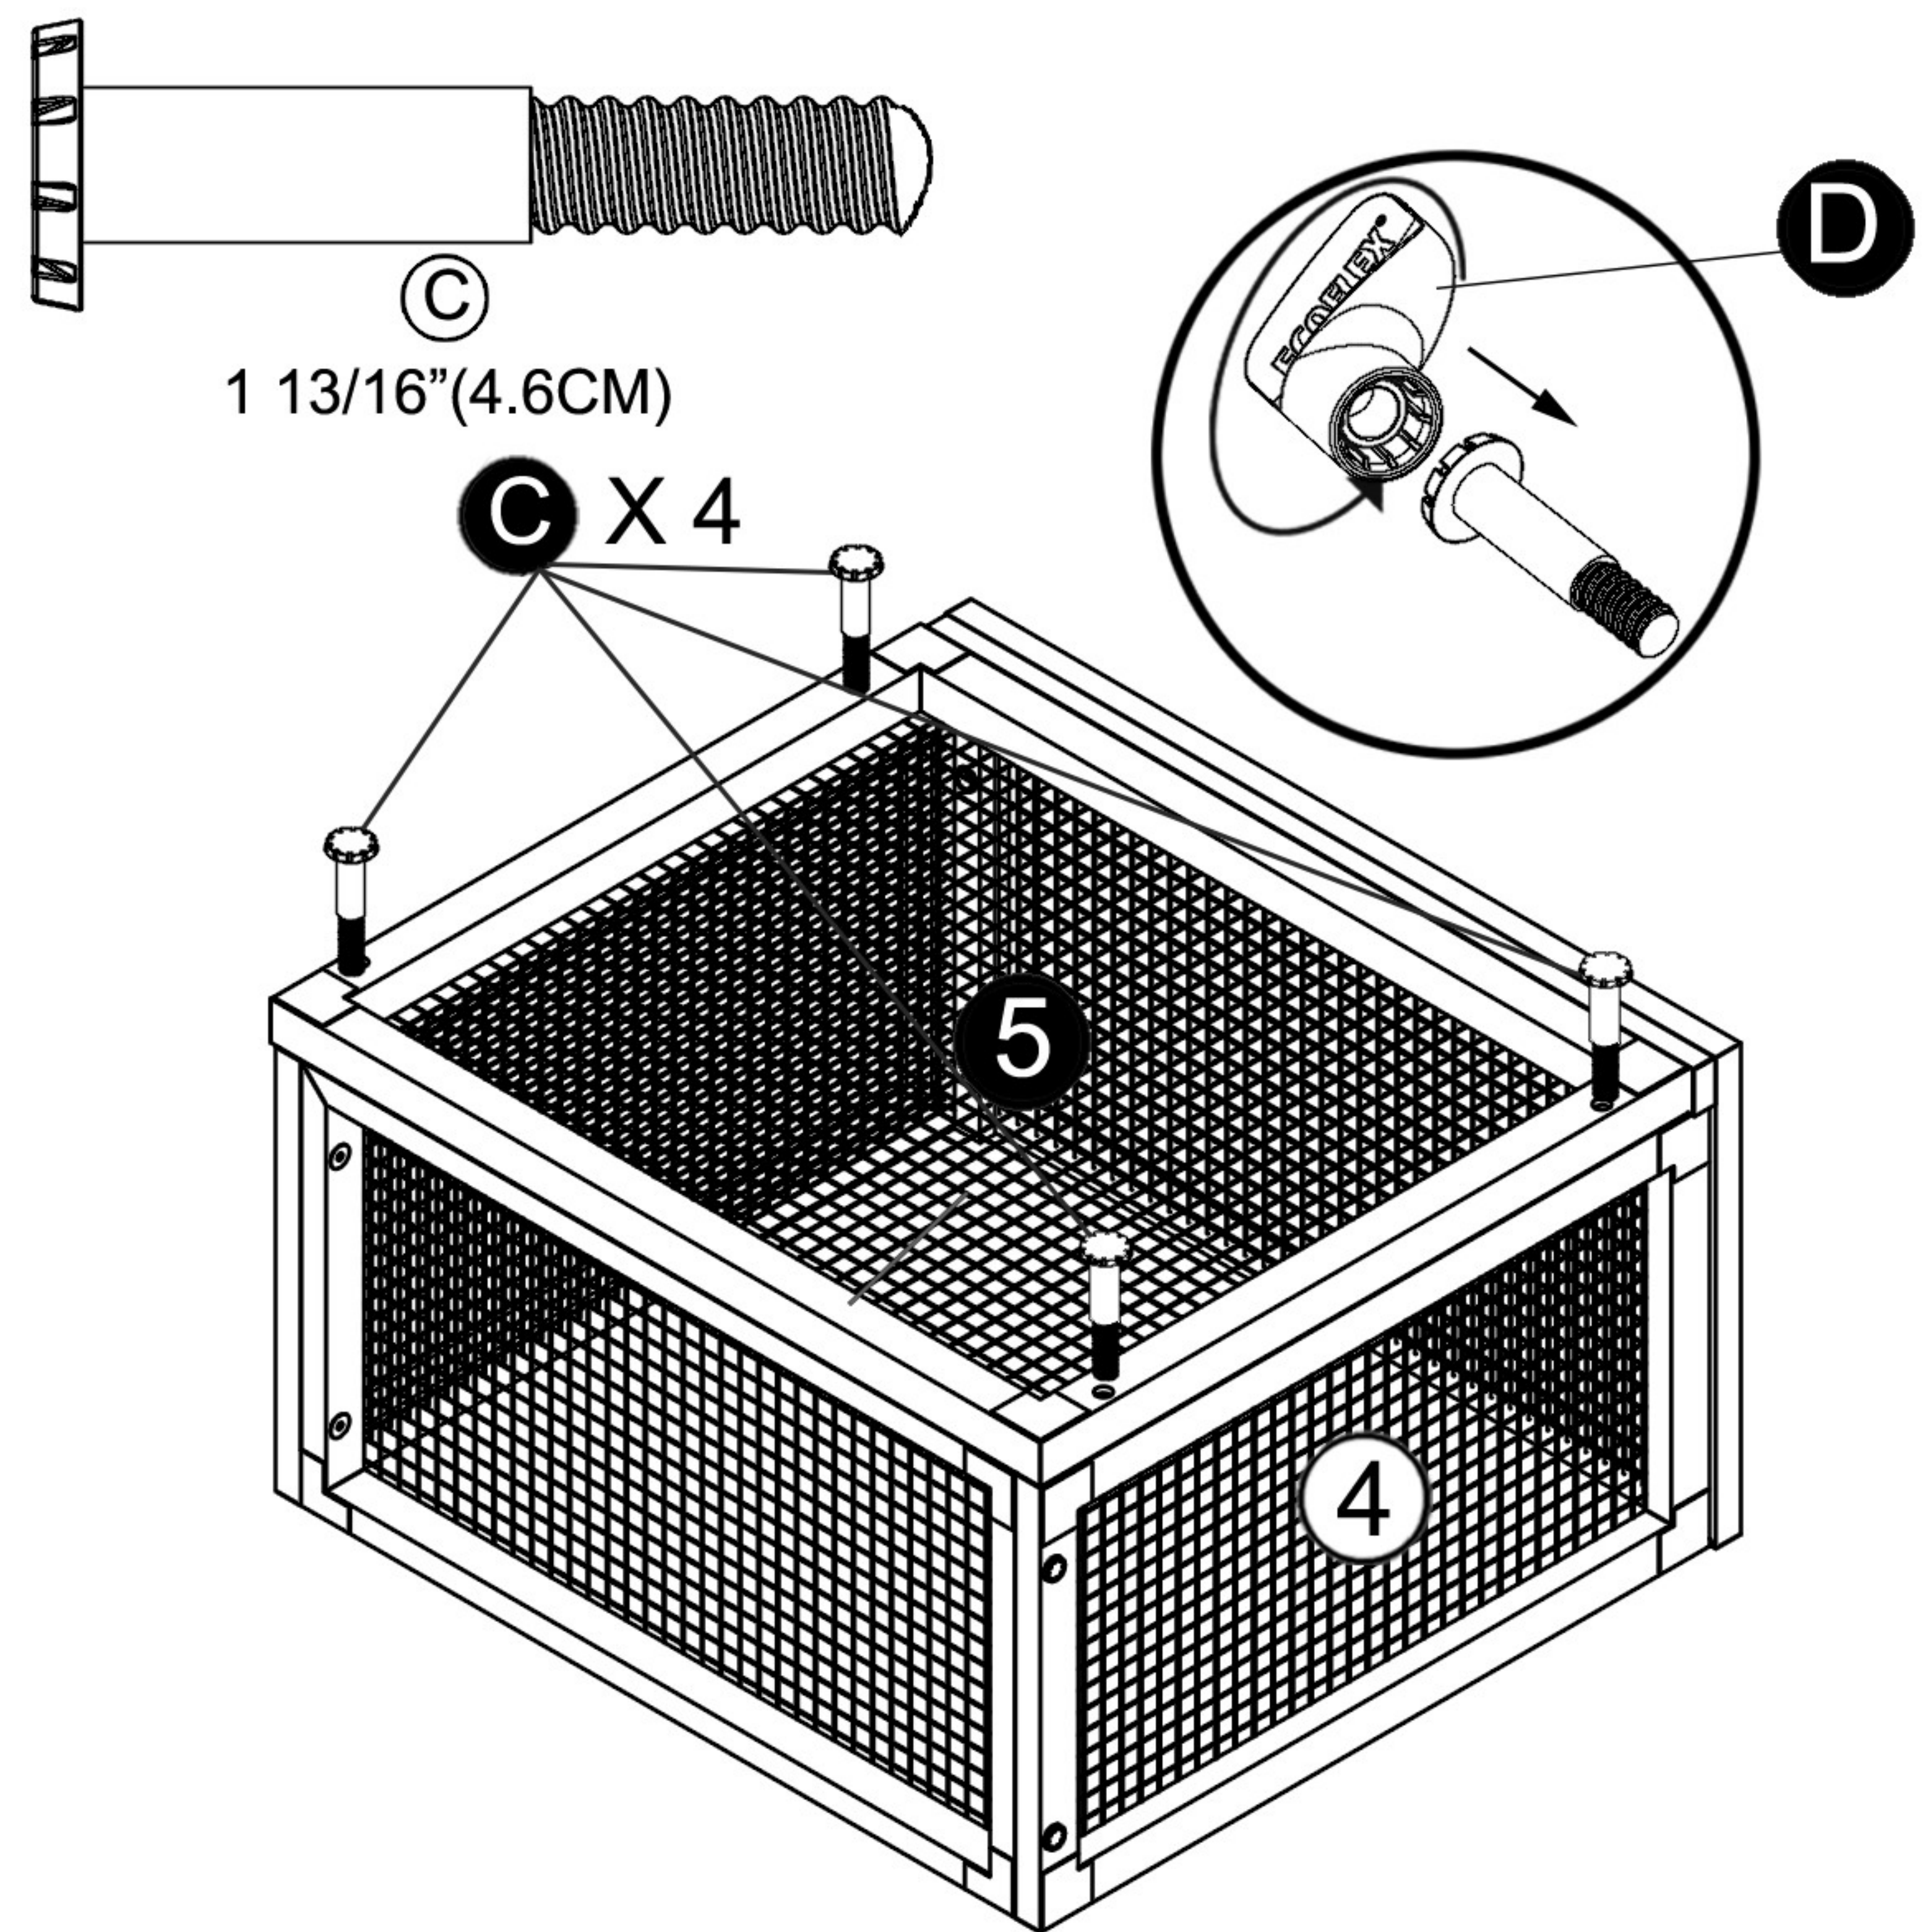

Ⓑ x 4
1 3/8" (3.6CM)

Ⓒ x 8
1 13/16" (4.6CM)

Ⓓ x 2

CAUTION! FIRE RISK

DO NOT place heat lamps directly on the ECOFLEX material.
Follow ALL safety instructions included with all lighting & heating accessories.

Step 1 .

Step 2 .

Step 3 .

Step 4 .

Complete A .

Assembly guide to attach to Sonoran Tortoise House (sold separately)

Step 1B .

Step 2B .

Step 3B .

Step 4B .

Step 5B .

1 13/16" (4.6CM)

Complete B .

NeAgePet®

©Copyright Pinta International, Inc. 2020