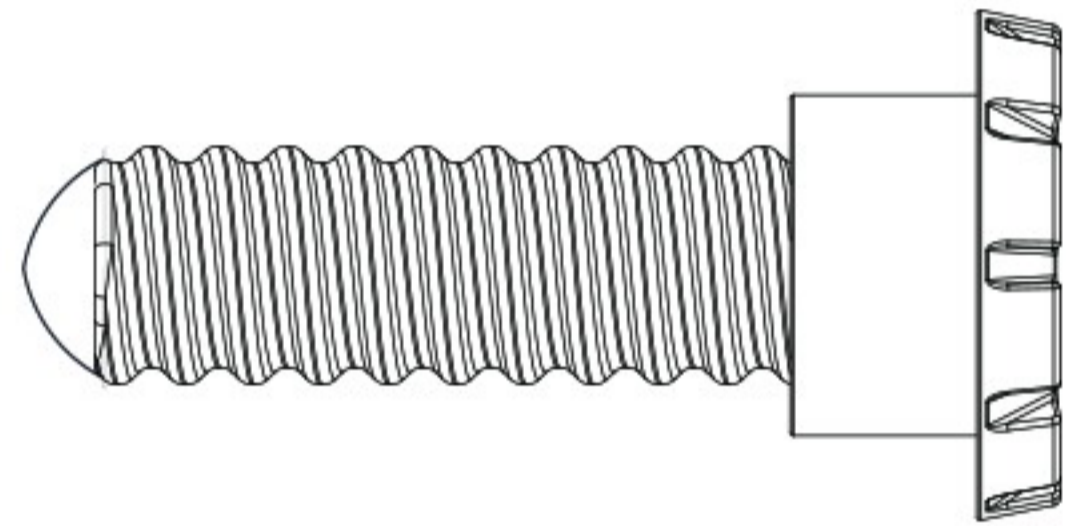

# 36" Mojave Reptile Lounge

Ⓑ 7/8"(2.2cm)

Ⓒ 1 1/4"(3.2cm)

Ⓓ 1 5/8"(4.2cm)