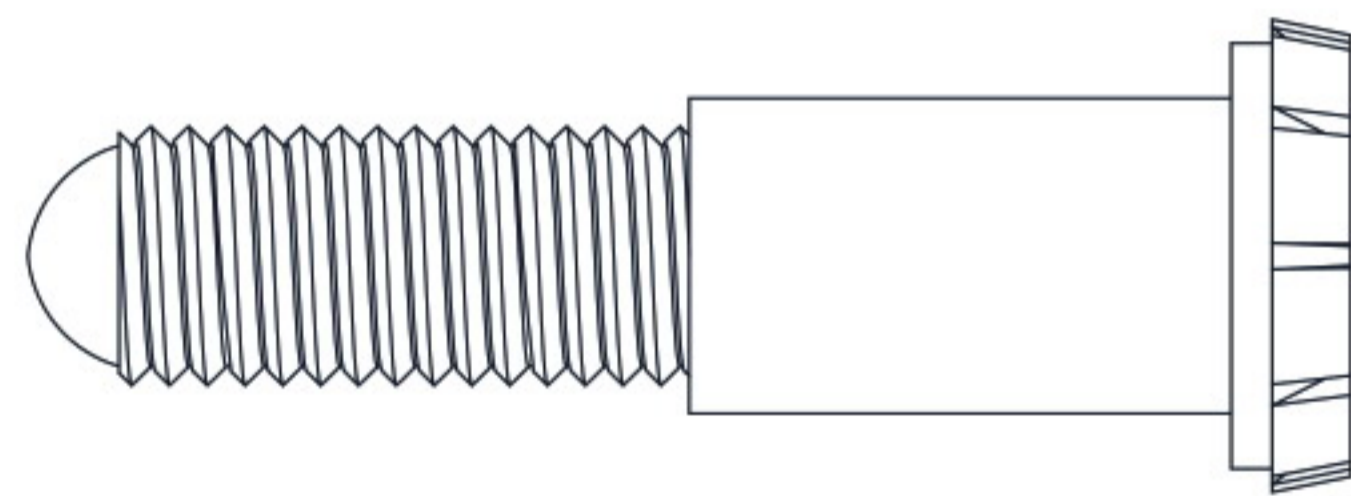

# 36" Mojave Reptile Lounge

Ⓑ 7/8"(2.2cm)

Ⓒ 1 1/4"(3.2cm)

Ⓓ 1 5/8"(4.2cm)