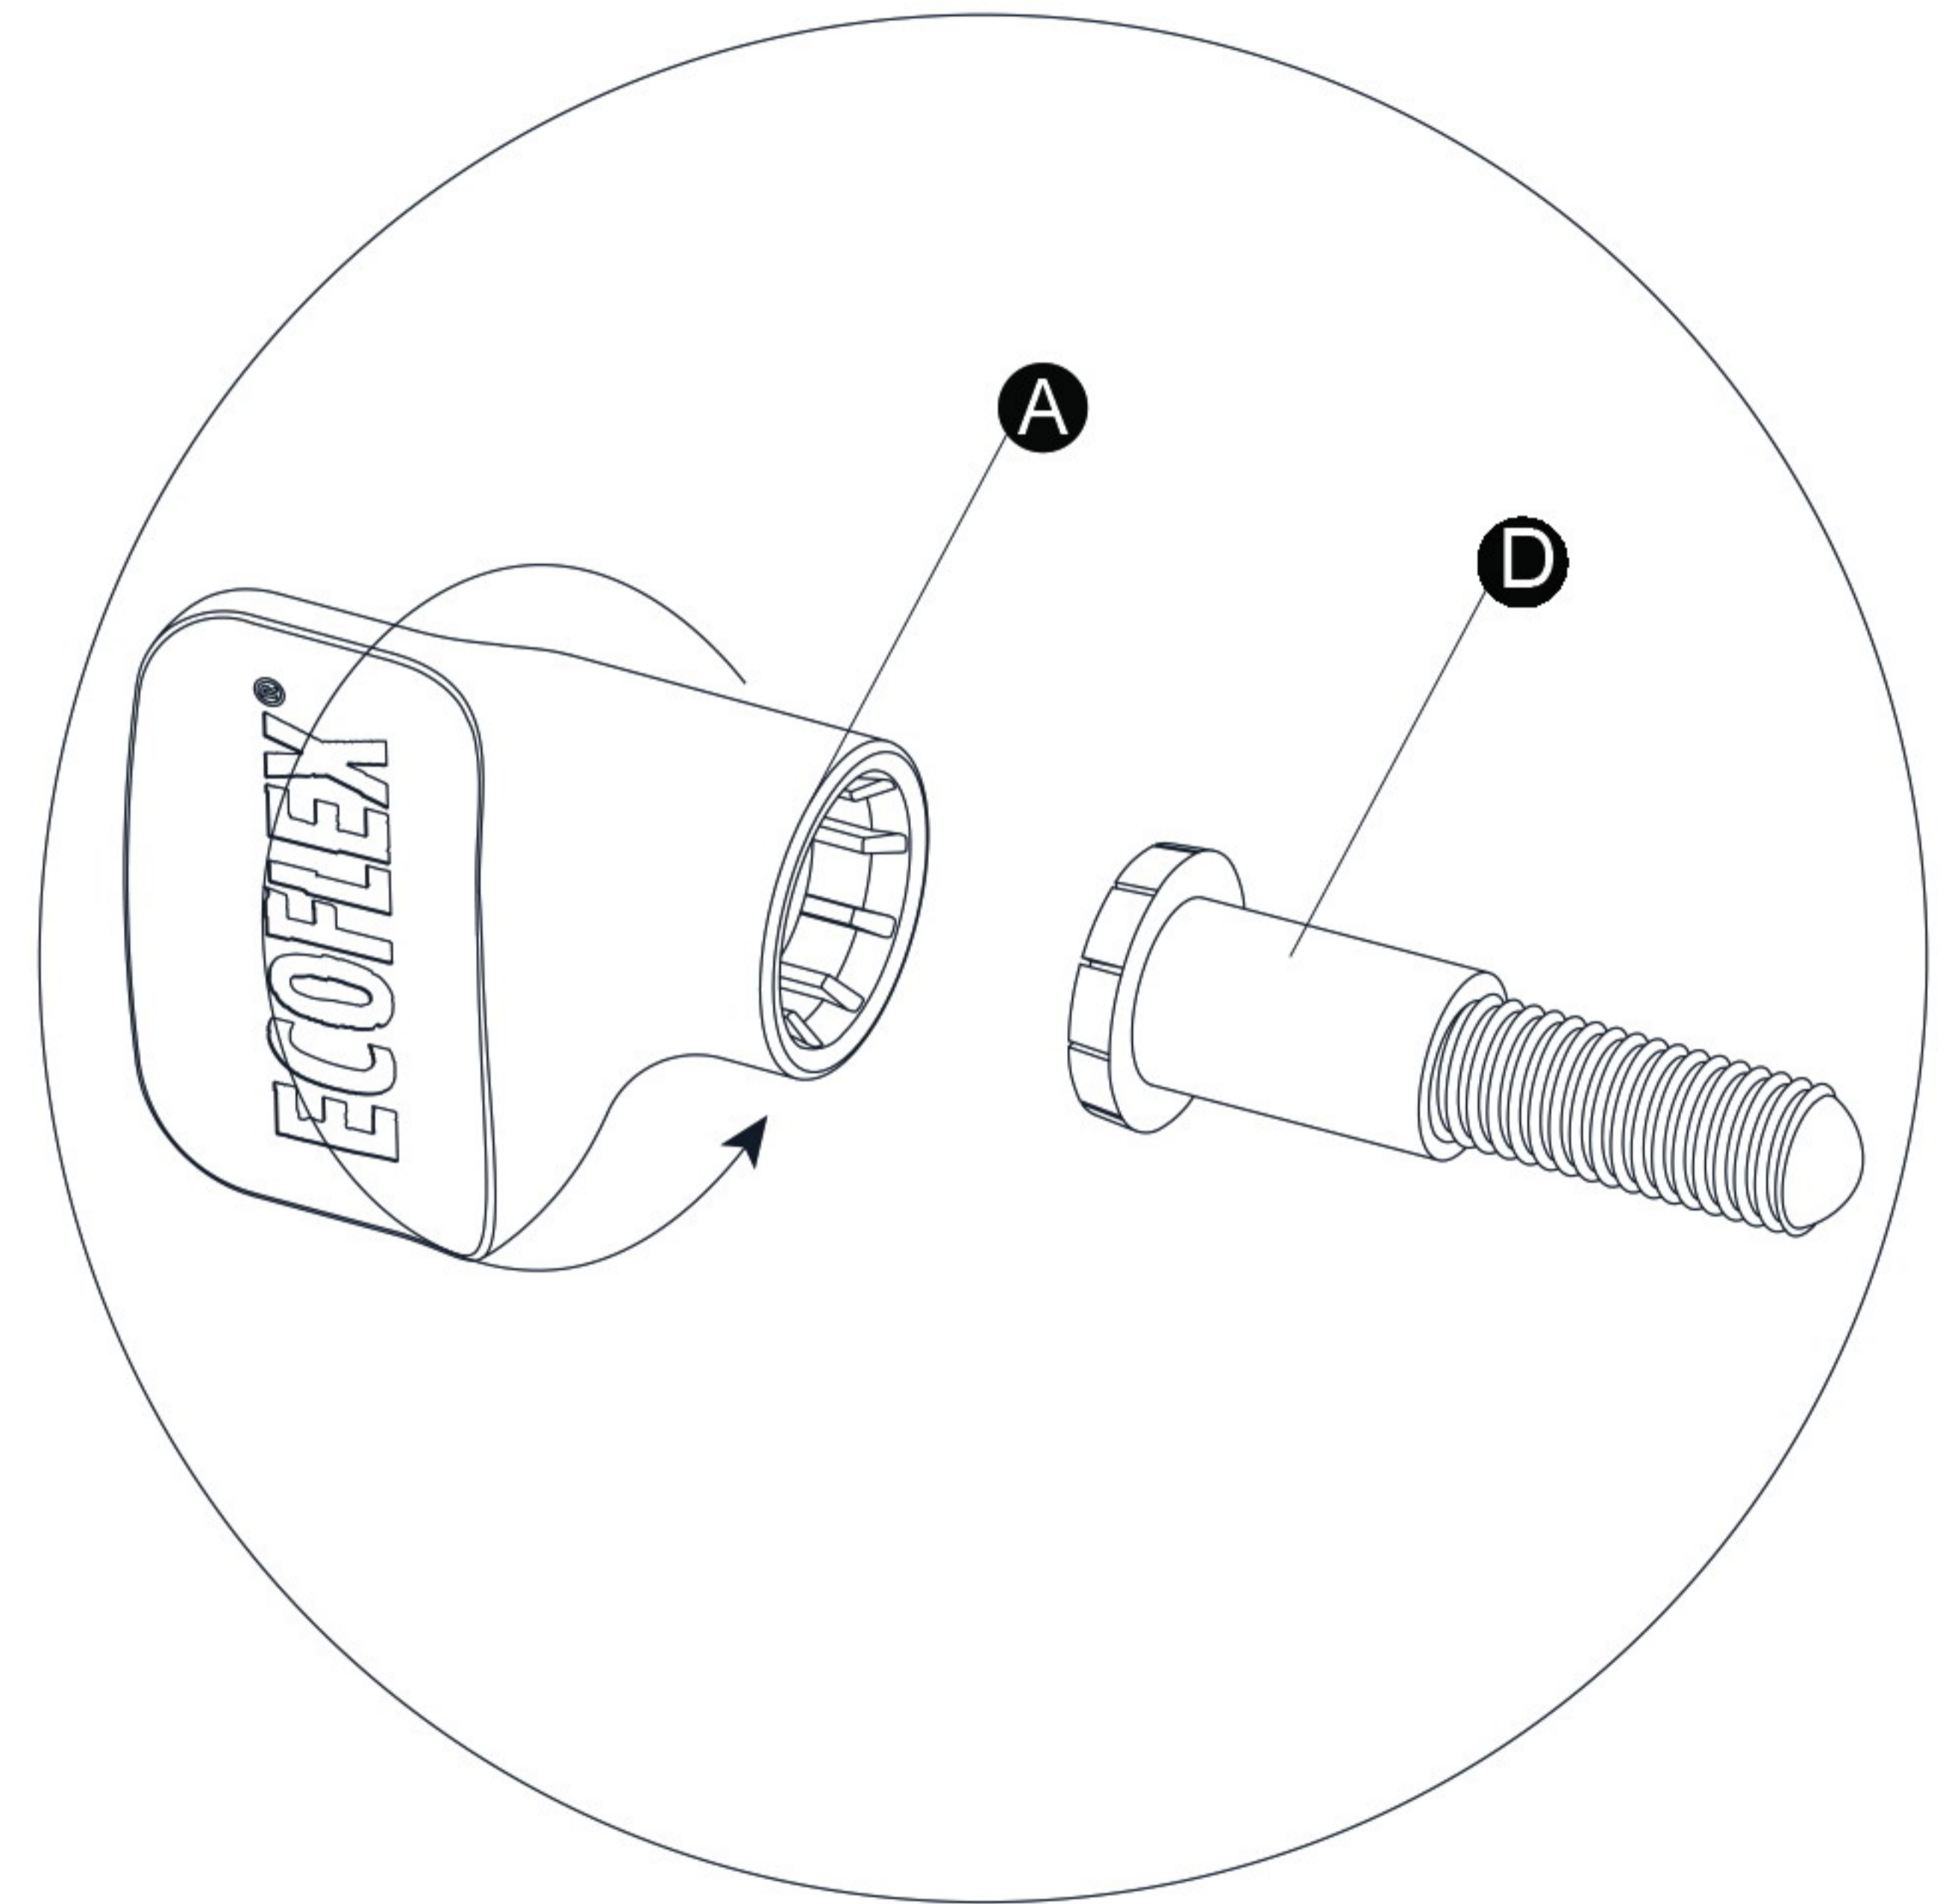

# 36" Mojave Reptile Lounge

Ⓑ 7/8"(2.2cm)

Ⓒ 1 1/4"(3.2cm)

Ⓓ 1 5/8"(4.2cm)