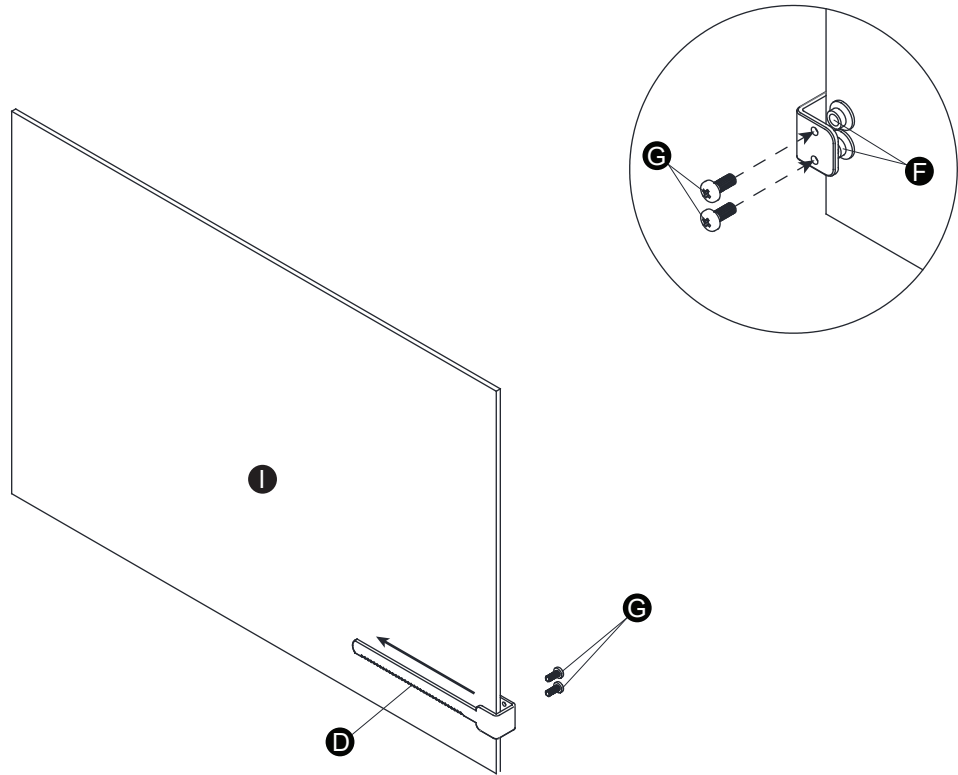

Ⓐ X 2

Ⓑ X 4
7/8" (2.2cm)

Ⓒ X 12
1" (2.6cm)

Ⓓ X 1

Ⓔ X 1

Ⓕ X 2

Ⓖ X 2

Ⓕ X 2

Ⓖ X 2

CAUTION! FIRE RISK

DO NOT place heat lamps directly on the ECOFLEX material.
Follow ALL safety instructions included with all lighting & heating accessories.

24" Mojave Reptile Lounge

Ⓑ 7/8"(2.2cm)

Ⓒ 1"(2.6cm)

Step 1 .

Step 2 .

Step 3 .

Step 4 .

Step 5 .

Step 6 .

Step 7 .

Step 8 .