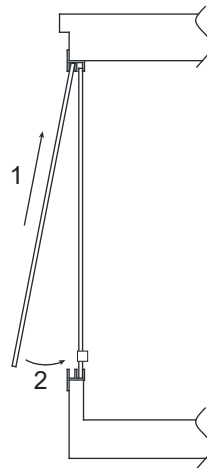

Ⓐ X 2

Ⓑ X 4
7/8" (2.2cm)

Ⓒ X 12
1" (2.6cm)

Ⓓ X 1

Ⓔ X 1

Ⓕ X 2

Ⓖ X 2

Ⓕ X 2

Ⓖ X 2

CAUTION! FIRE RISK

DO NOT place heat lamps directly on the ECOFLEX material.
Follow ALL safety instructions included with all lighting & heating accessories.

24" Mojave Reptile Lounge

Ⓑ 7/8"(2.2cm)

Ⓒ 1"(2.6cm)

Step 1 .

Step 2 .

Step 3 .

Step 4 .

Step 5 .

Step 6 .

Step 7 .

Step 8 .