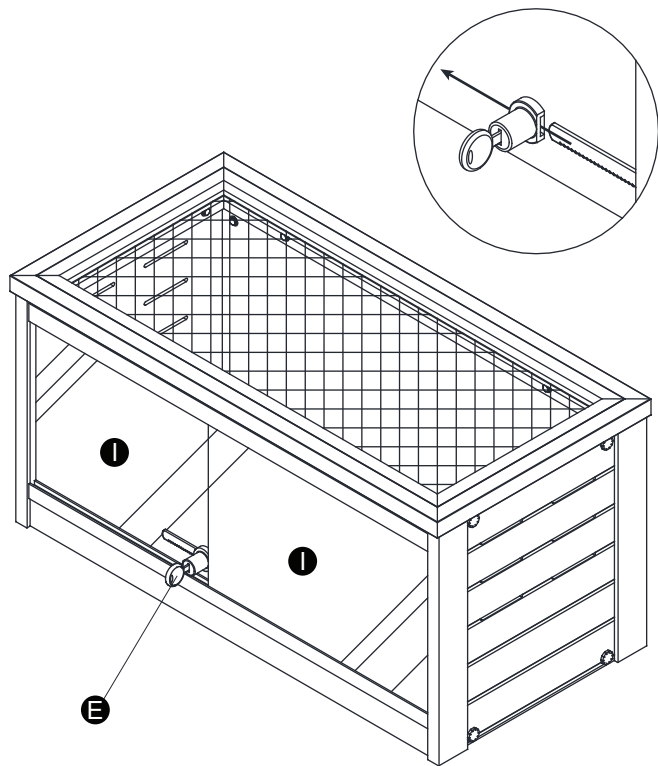

Ⓐ X 2

Ⓑ X 4
7/8" (2.2cm)

Ⓒ X 12
1" (2.6cm)

Ⓓ X 1

Ⓔ X 1

Ⓕ X 2

Ⓖ X 2

Ⓕ X 2

Ⓖ X 2

CAUTION! FIRE RISK

DO NOT place heat lamps directly on the ECOFLEX material.
Follow ALL safety instructions included with all lighting & heating accessories.

24" Mojave Reptile Lounge

Ⓑ 7/8"(2.2cm)

Ⓒ 1"(2.6cm)

Step 1 .

Step 2 .

Step 3 .

Step 4 .

Step 5 .

Step 6 .

Step 7 .

Step 8 .