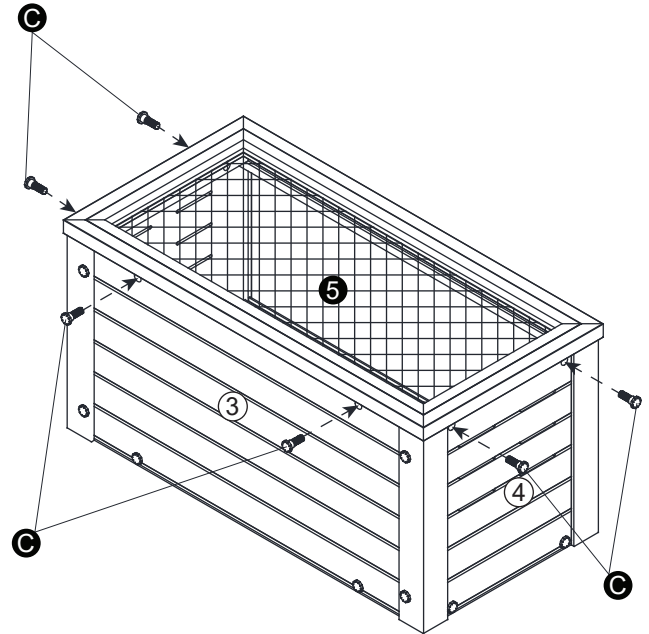

Ⓖ X 2

CAUTION! FIRE RISK

DO NOT place heat lamps directly on the ECOFLEX material.
Follow ALL safety instructions included with all lighting & heating accessories.

24" Mojave Reptile Lounge

Ⓑ 7/8"(2.2cm)

Ⓒ 1"(2.6cm)

Step 1 .

Step 2 .

Step 3 .

Step 4 .

Step 5 .

Step 6 .

Step 7 .

Step 8 .