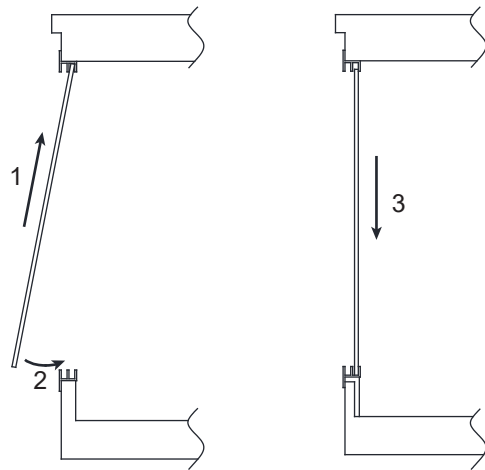

Ⓐ X 2

Ⓑ X 4
7/8" (2.2cm)

Ⓒ X 12
1" (2.6cm)

Ⓓ X 1

Ⓔ X 1

Ⓕ X 2

Ⓖ X 2

Ⓕ X 2

Ⓖ X 2

CAUTION! FIRE RISK

DO NOT place heat lamps directly on the ECOFLEX material.
Follow ALL safety instructions included with all lighting & heating accessories.

24" Mojave Reptile Lounge

Ⓑ 7/8"(2.2cm)

Ⓒ 1"(2.6cm)

Step 1 .

Step 2 .

Step 3 .

Step 4 .

Step 5 .

Step 6 .

Step 7 .

Step 8 .