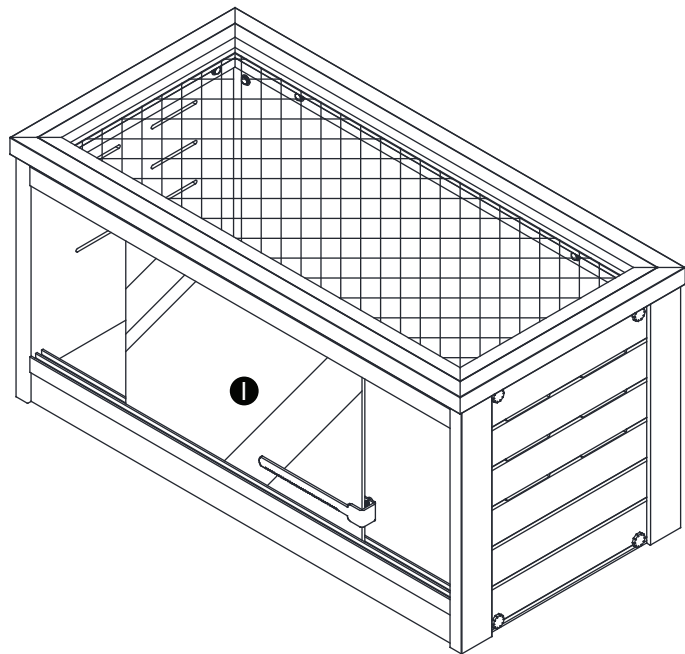

Ⓖ X 2

CAUTION! FIRE RISK

DO NOT place heat lamps directly on the ECOFLEX material.
Follow ALL safety instructions included with all lighting & heating accessories.

24" Mojave Reptile Lounge

Ⓑ 7/8"(2.2cm)

Ⓒ 1"(2.6cm)

Step 1 .

Step 2 .

Step 3 .

Step 4 .

Step 5 .

Step 6 .

Step 7 .

Step 8 .