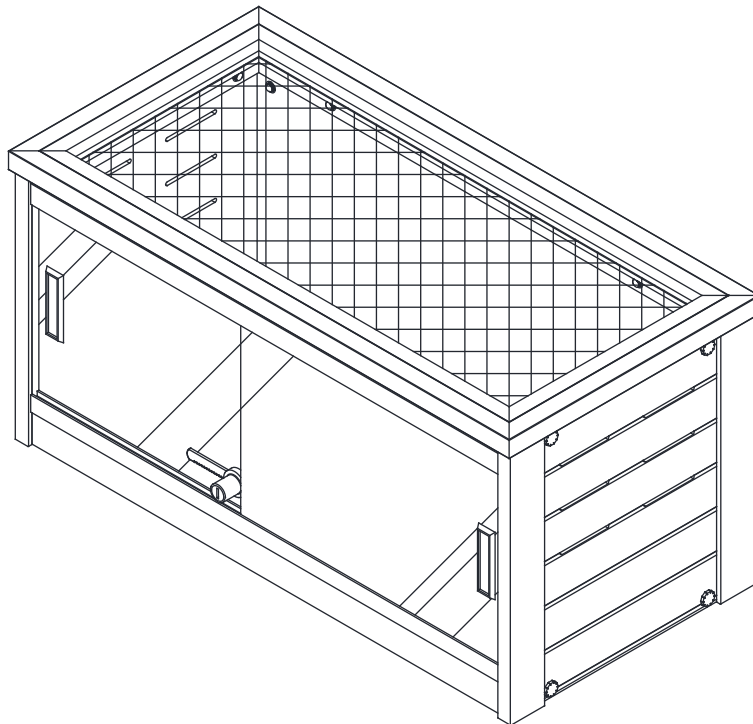

NeAgePet®

featuring **ECOFLEX**
GUARANTEED TOUGH

24" Mojave Reptile Lounge

EHRML-S Series

Congratulations and thank you for your purchase! Before you start, please check for damage or any missing parts. Please visit www.NewAgePet.com/customer-service to find additional assembly videos and help in requesting replacement parts, as well as additional instructions on cleaning, maintaining and painting your New Age product.