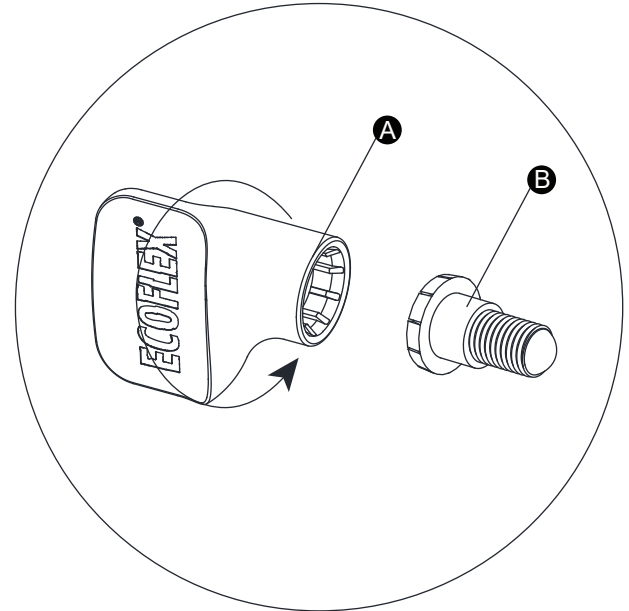

Ⓖ X 2

CAUTION! FIRE RISK

DO NOT place heat lamps directly on the ECOFLEX material.
Follow ALL safety instructions included with all lighting & heating accessories.

24" Mojave Reptile Lounge

Ⓑ 7/8"(2.2cm)

Ⓒ 1"(2.6cm)