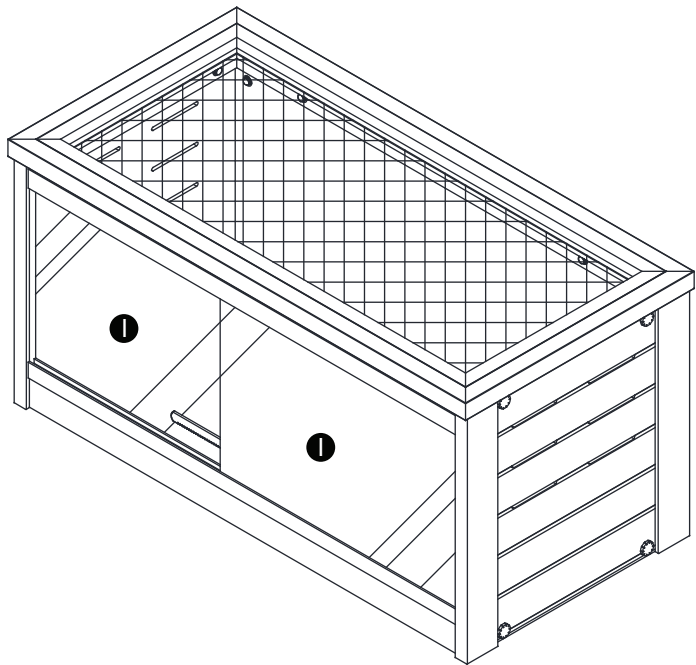

Ⓖ X 2

CAUTION! FIRE RISK

DO NOT place heat lamps directly on the ECOFLEX material.
Follow ALL safety instructions included with all lighting & heating accessories.

24" Mojave Reptile Lounge

Ⓑ 7/8"(2.2cm)

Ⓒ 1"(2.6cm)

Step 1 .

Step 2 .

Step 3 .

Step 4 .

Step 5 .

Step 6 .

Step 7 .

Step 8 .