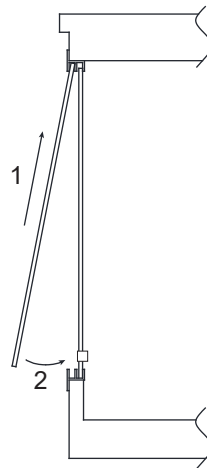

Ⓐ X 2

Ⓑ X 4
7/8" (2.2cm)

Ⓒ X 12
1" (2.6cm)

Ⓓ X 1

Ⓔ X 1

Ⓕ X 2

Ⓖ X 2

Ⓗ X 2

Ⓘ X 2

CAUTION! FIRE RISK

DO NOT place heat lamps directly on the ECOFLEX material.
Follow ALL safety instructions included with all lighting & heating accessories.

24" Mojave Reptile Lounge

Ⓑ 7/8"(2.2cm)

Ⓒ 1"(2.6cm)

Step 1 .

Step 2 .

Step 3 .

Step 4 .

Step 5 .

Step 6 .

Step 7 .

Step 8 .