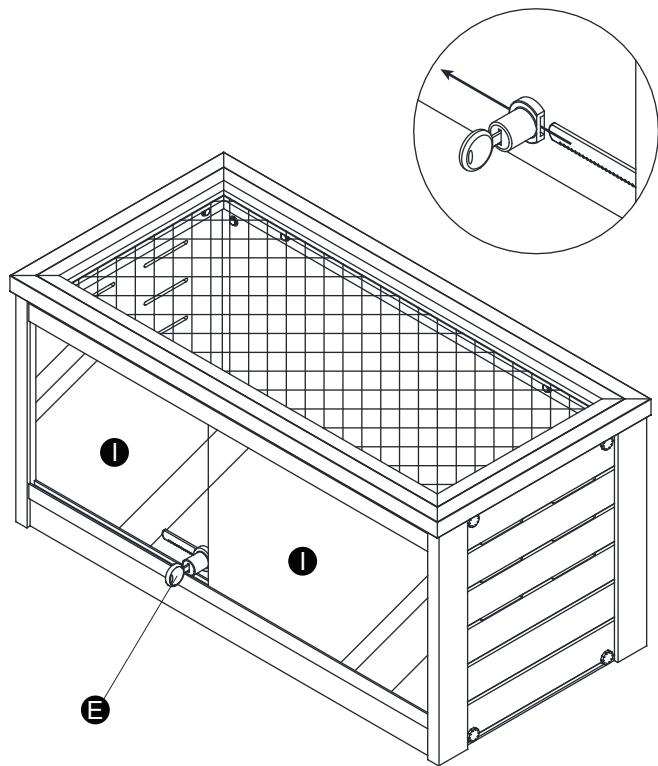

Ⓐ X 2

Ⓑ X 4
7/8" (2.2cm)

Ⓒ X 12
1" (2.6cm)

Ⓓ X 1

Ⓔ X 1

Ⓕ X 2

Ⓖ X 2

Ⓗ X 2

Ⓘ X 2

CAUTION! FIRE RISK

DO NOT place heat lamps directly on the ECOFLEX material.
Follow ALL safety instructions included with all lighting & heating accessories.

24" Mojave Reptile Lounge

Ⓑ 7/8"(2.2cm)

Ⓒ 1"(2.6cm)

Step 1 .

Step 2 .

Step 3 .

Step 4 .

Step 5 .

Step 6 .

Step 7 .

Step 8 .