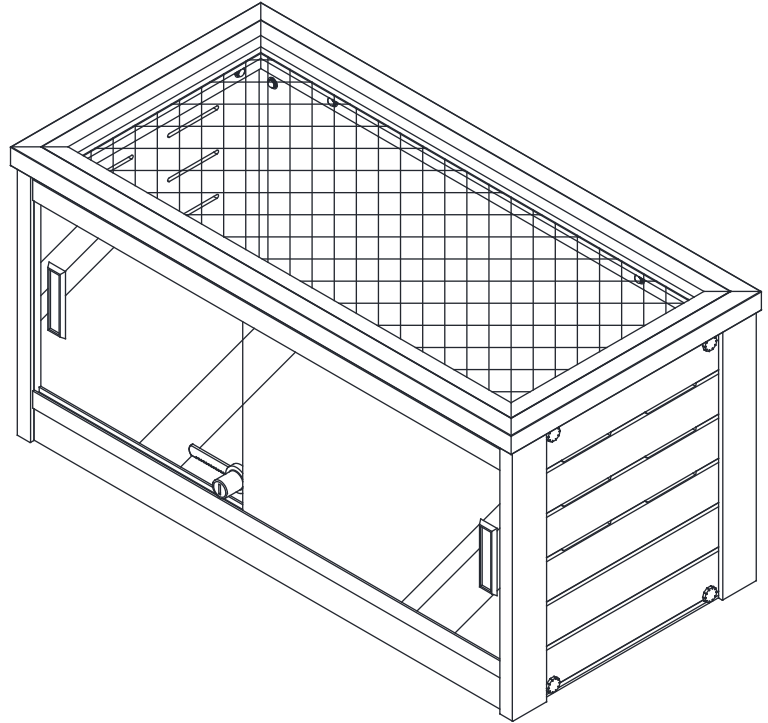

NeAgePet®

featuring **ECOFLEX**
GUARANTEED TOUGH

24" Mojave Reptile Lounge

EHRML-S Series

Congratulations and thank you for your purchase! Before you start, please check for damage or any missing parts. Please visit www.NewAgePet.com/customer-service to find additional assembly videos and help in requesting replacement parts, as well as additional instructions on cleaning, maintaining and painting your New Age product.