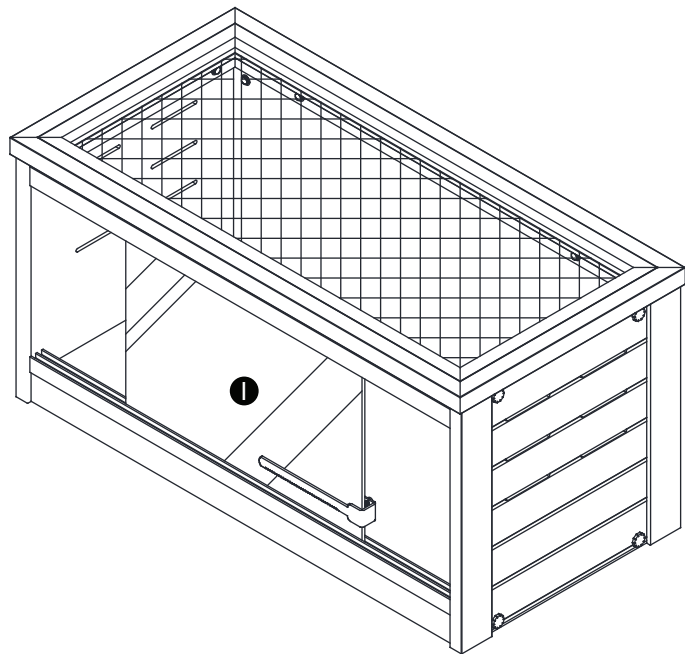

Ⓘ X 2

CAUTION! FIRE RISK

DO NOT place heat lamps directly on the ECOFLEX material.
Follow ALL safety instructions included with all lighting & heating accessories.

24" Mojave Reptile Lounge

Ⓑ 7/8"(2.2cm)

Ⓒ 1"(2.6cm)

Step 1 .

Step 2 .

Step 3 .

Step 4 .

Step 5 .

Step 6 .

Step 7 .

Step 8 .