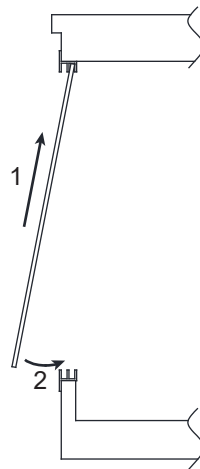

Ⓐ X 2

Ⓑ X 4
7/8" (2.2cm)

Ⓒ X 12
1" (2.6cm)

Ⓓ X 1

Ⓔ X 1

Ⓕ X 2

Ⓖ X 2

Ⓗ X 2

Ⓘ X 2

CAUTION! FIRE RISK

DO NOT place heat lamps directly on the ECOFLEX material.
Follow ALL safety instructions included with all lighting & heating accessories.

24" Mojave Reptile Lounge

Ⓑ 7/8"(2.2cm)

Ⓒ 1"(2.6cm)

Step 1 .

Step 2 .

Step 3 .

Step 4 .

Step 5 .

Step 6 .

Step 7 .

Step 8 .