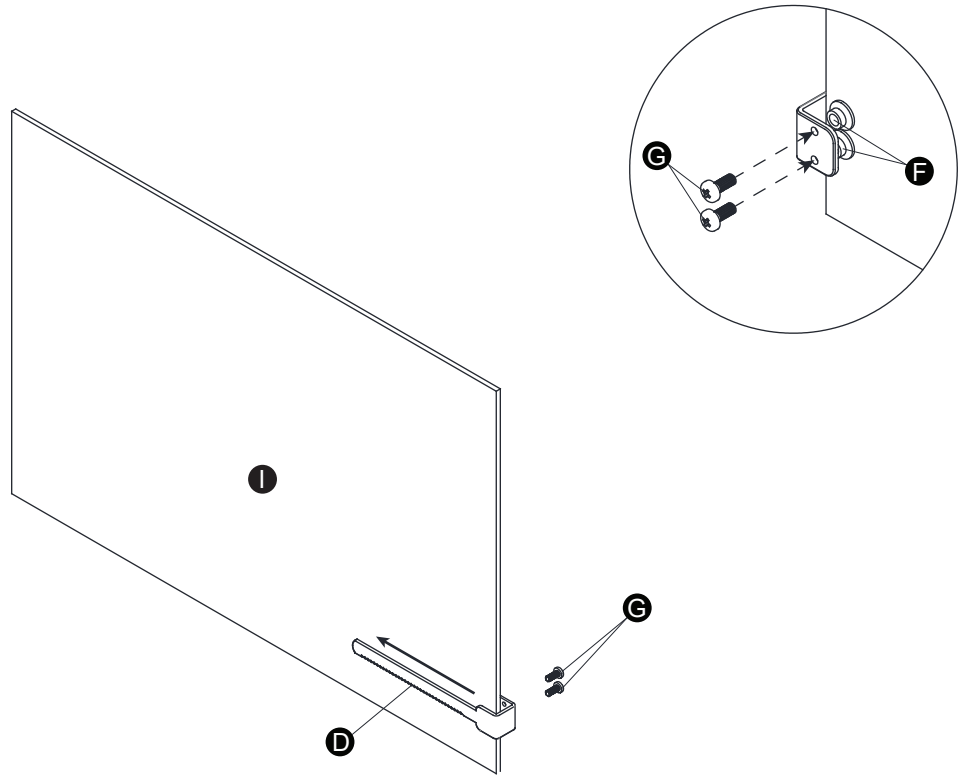

Ⓐ X 2

Ⓑ X 4
7/8" (2.2cm)

Ⓒ X 12
1" (2.6cm)

Ⓓ X 1

Ⓔ X 1

Ⓕ X 2

Ⓖ X 2

Ⓗ X 2

Ⓘ X 2

CAUTION! FIRE RISK

DO NOT place heat lamps directly on the ECOFLEX material.
Follow ALL safety instructions included with all lighting & heating accessories.

24" Mojave Reptile Lounge

Ⓑ 7/8"(2.2cm)

Ⓒ 1"(2.6cm)

Step 1 .

Step 2 .

Step 3 .

Step 4 .

Step 5 .

Step 6 .

Step 7 .

Step 8 .