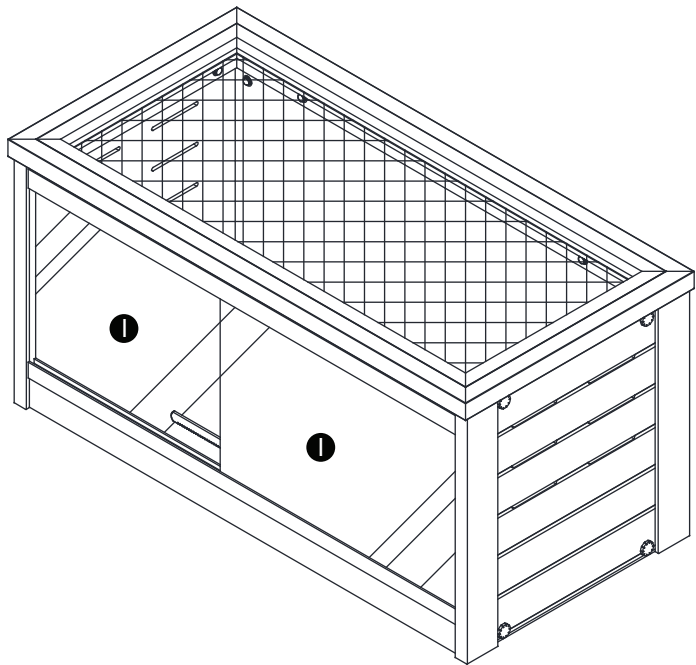

Ⓐ X 2

Ⓑ X 4
7/8" (2.2cm)

Ⓒ X 12
1" (2.6cm)

Ⓓ X 1

Ⓔ X 1

Ⓕ X 2

Ⓖ X 2

Ⓗ X 2

Ⓘ X 2

CAUTION! FIRE RISK

DO NOT place heat lamps directly on the ECOFLEX material.
Follow ALL safety instructions included with all lighting & heating accessories.

24" Mojave Reptile Lounge

Ⓑ 7/8"(2.2cm)

Ⓒ 1"(2.6cm)

Step 1 .

Step 2 .

Step 3 .

Step 4 .

Step 5 .

Step 6 .

Step 7 .

Step 8 .