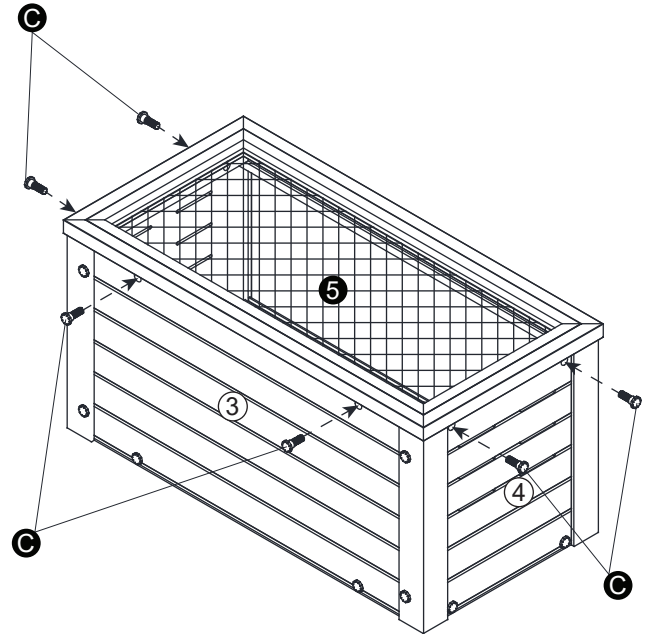

Ⓐ X 2

Ⓑ X 4
7/8" (2.2cm)

Ⓒ X 12
1" (2.6cm)

Ⓓ X 1

Ⓔ X 1

Ⓕ X 2

Ⓖ X 2

Ⓗ X 2

Ⓘ X 2

CAUTION! FIRE RISK

DO NOT place heat lamps directly on the ECOFLEX material.
Follow ALL safety instructions included with all lighting & heating accessories.

24" Mojave Reptile Lounge

Ⓑ 7/8"(2.2cm)

Ⓒ 1"(2.6cm)

Step 1 .

Step 2 .

Step 3 .

Step 4 .

Step 5 .

Step 6 .

Step 7 .

Step 8 .