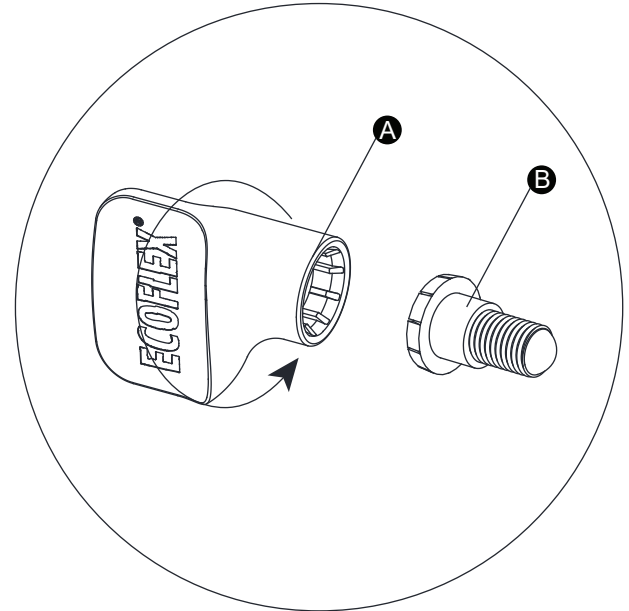

Ⓘ X 2

CAUTION! FIRE RISK

DO NOT place heat lamps directly on the ECOFLEX material.
Follow ALL safety instructions included with all lighting & heating accessories.

24" Mojave Reptile Lounge

Ⓑ 7/8"(2.2cm)

Ⓒ 1"(2.6cm)