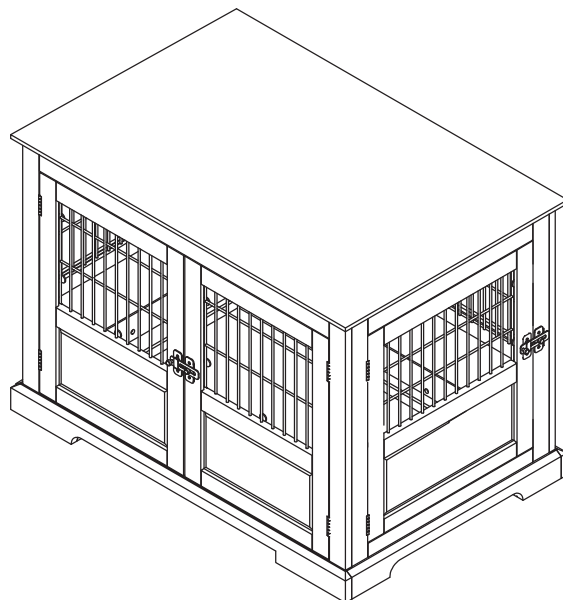

NOTE: Please read all instructions carefully before starting assembly. Also, we recommend that the unit is fully assembled on a level surface. Two people are recommended to assemble this product. DO NOT over torque screws and bolts.