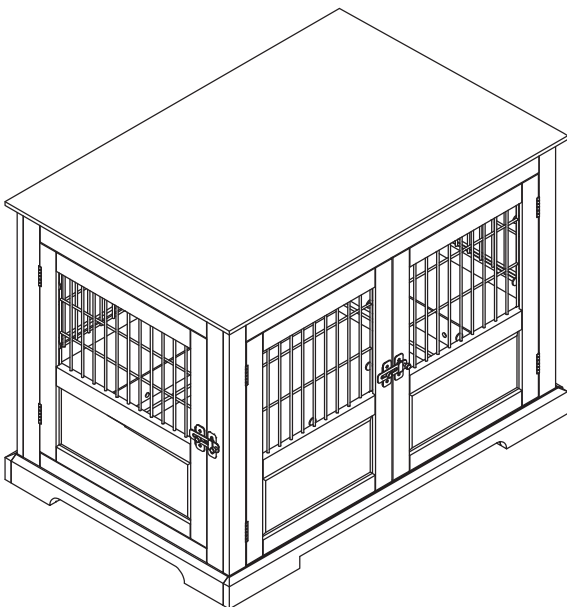

- To clean panels, use clean water on a damp cloth. THIS PRODUCT IS FOR INDOOR USE ONLY.
- When assembling ZOOVILLASTM FAIRVIEW TRIPLE DOOR CRATE, please handle all panels and/or hardware with care to avoid any possibilities of damages and/or injuries.
- Screw caps are optional for aesthetic purposes.