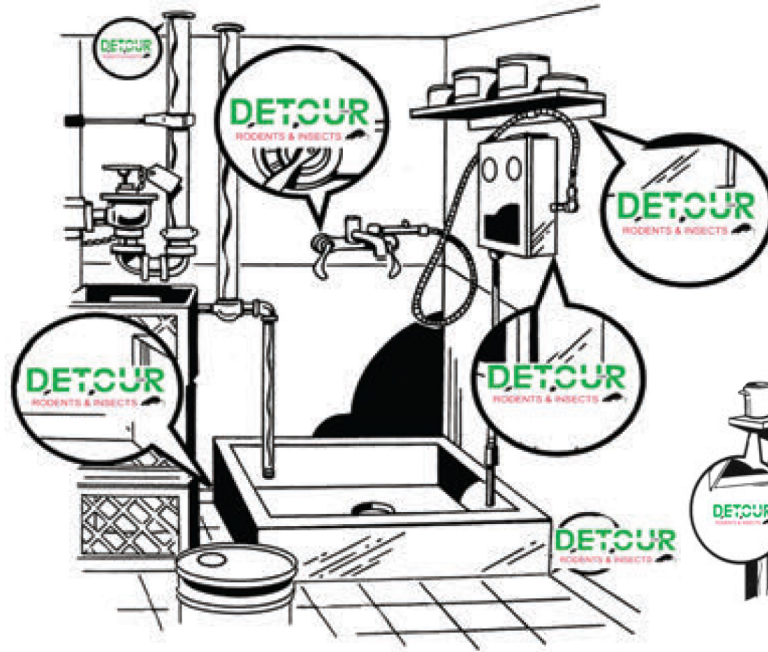

DETOUR GEL RECOMMENDED APPLICATION SITES

FOR USE IN RESTAURANTS

Pots & Pans Storage Area

Mop Room

Dish Washing Area

Food Preparation Area