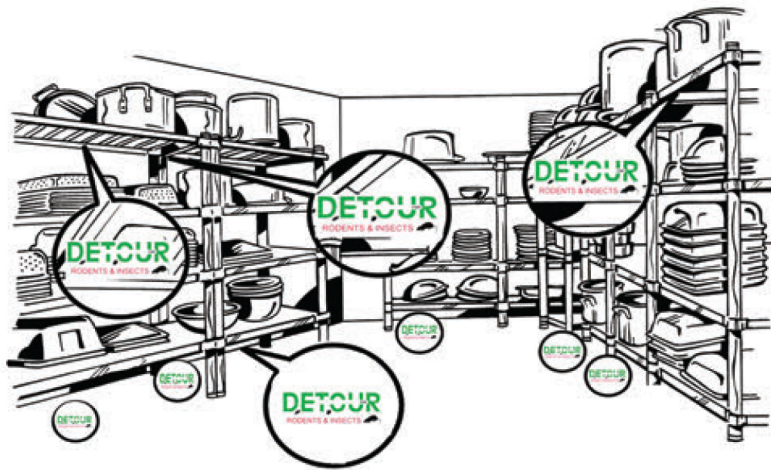

DETOUR GEL RECOMMENDED APPLICATION SITES

FOR USE IN RESTAURANTS

Pots & Pans Storage Area

Mop Room

Dish Washing Area

Food Preparation Area