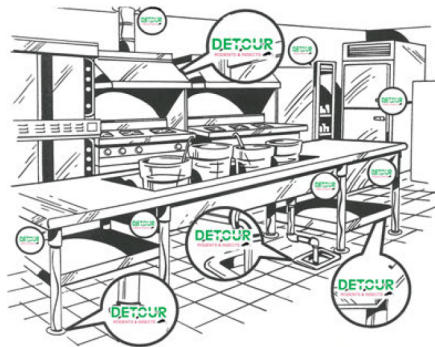

DETOUR GEL RECOMMENDED APPLICATION SITES

FOR USE IN RESTAURANTS

Pots & Pans Storage Area

Mop Room

Dish Washing Area

Food Preparation Area