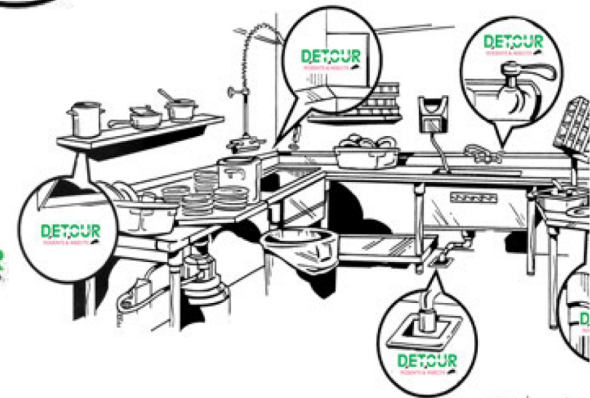

DETOUR GEL RECOMMENDED APPLICATION SITES

FOR USE IN RESTAURANTS

Pots & Pans Storage Area

Mop Room

Dish Washing Area

Food Preparation Area