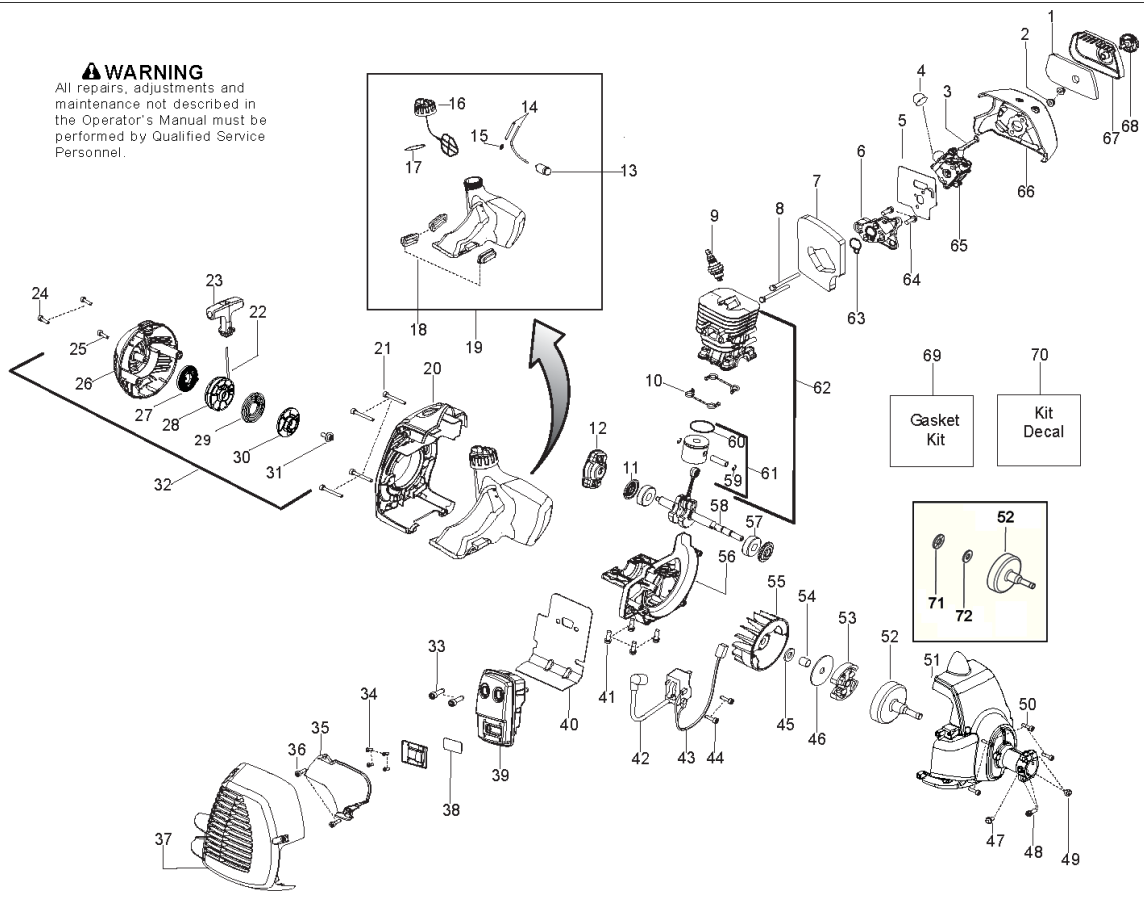

SPARE PARTS LIST

BRUSHCUTTERS/CLEARING SAWS

128 LX

ENGINE

128 LX

Ref	Part No	Description	Remark	QTY	KIT
1	530 15 02-53	AIR FILTER		1	
2	530 01 61-01	NUT		1	
3	530 05 78-44	LEVER		1	
4	530 05 87-09	BULB		1	
5	545 00 80-84	GASKET KIT		1	5,7,10,1 1,17,40, 63,69
6	530 03 55-96	ADAPTER		1	
7	545 00 80-84	GASKET KIT		1	5,7,10,1 1,17,40, 63,69
8	530 01 64-00	BOLT		1	
9	952 03 02-01	SPARK PLUG		1	
10	545 00 80-84	GASKET KIT		1	5,7,10,1 1,17,40, 63,69
11	545 00 80-84	GASKET KIT		1	5,7,10,1 1,17,40, 63,69
12	503 87 33-05	STARTER PAWL		1	
13	577 16 72-01	FUEL FILTER		1	
14	530 06 95-99	HOSE		1	15
15	530 02 38-77	NIPPLE		1	
16	530 15 03-50	TANK		1	17
17	545 00 80-84	GASKET KIT		1	5,7,10,1 1,17,40, 63,69
18	530 05 97-80	INSULATOR		1	
19	545 18 08-70	KIT-FUEL TANK ASSY.		1	14,15,16 ,17
20	576 15 32-01	SHROUD		1	
21	530 01 64-48	SCREW		1	
22	545 00 80-79	KIT-ROPE		1	
23	545 04 32-04	STARTER HANDLE		1	
24	530 01 64-26	SCREW		1	
25	530 01 64-49	SCREW		1	
26	525 45 55-01	HOUSING		1	
27	545 00 80-87	SPRING		1	
28	585 53 03-01	STARTER PULLEY		1	
29	578 46 51-01	SPRING		1	
30	579 36 62-01	PULLEY		1	
31	530 01 64-68	SCREW		1	
32	579 06 31-01	STARTER HOUSING		1	22,23,25 -31
33	530 05 89-82	BOLT		1	
34	530 01 52-41	SCREW		1	
35	530 15 04-40	PROTECTION		1	
36	530 01 64-49	SCREW		1	
37	576 21 50-01	KIT		1	Incl. screws
38	545 03 05-01	SCREEN		1	34
39	529 42 39-01	SERVICE KIT	MUFFLER ID CODE 044804007C	1	33,34,38 ,40
39	574 03 15-02	KIT	MUFFLER ID CODE 044801007C	1	33,34,38 ,40
40	545 00 80-84	GASKET KIT		1	5,7,10,1 1,17,40, 63,69
41	530 01 58-97	SCREW		1	
42	545 04 67-01	IGNITION MODULE		1	
43	530 03 92-27	SHORTING LEAD		1	
44	530 01 64-56	SCREW		1	
45	530 01 64-63	WASHER		1	
46	530 09 41-89	WASHER		1	
47	530 01 58-05	SCREW		1	
48	530 01 57-74	SCREW		1	
49	530 01 57-68	NUT		1	