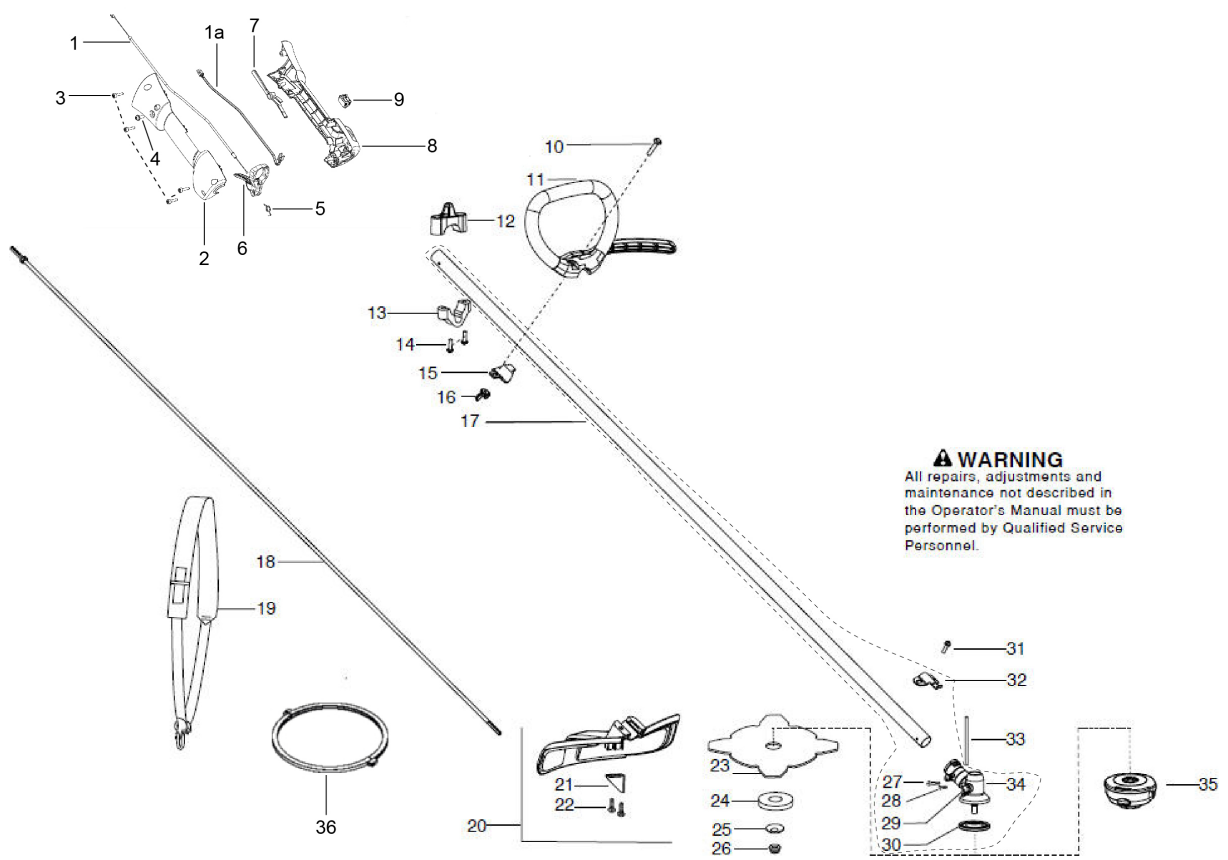

⚠ WARNING
All repairs, adjustments and maintenance not described in the Operator's Manual must be performed by Qualified Service Personnel.

SHAFT & HANDLE

128 LX

Ref	Part No	Description	Remark	QTY KIT
1	574 48 90-03	THROTTLE ASSY	CABLE ONLY	1
1a	584 99 40-01	SHORT CIRCUIT CABLE		1
2	545 22 30-01	THROTTLE		1
3	530 01 64-49	SCREW		1
4	530 01 58-05	SCREW		1
5	530 01 64-54	RETURN SPRING		1
6	574 35 53-01	TRIGGER		1
7	574 35 54-01	THROTTLE		1
8	545 22 32-01	HOUSING		1
9	545 04 93-09	SWITCH MOMENTARY		1
10	530 01 58-20	SCREW		1
11	545 13 97-01	HANDLE		1
12	545 11 33-01	CLAMP		1
13	545 05 66-01	CLAMP		1
14	530 01 59-40	SCREW		1
15	530 05 91-85	CLAMP		1
16	530 01 61-52	WING NUT		1
17	580 44 66-21	KIT		1
18	545 00 75-07	SHAFT		1
19	537 21 62-01	HARNES		1
20	580 44 66-06	KIT		1
21	530 05 22-86	LINE		1
22	530 01 58-14	SCREW		1
23	504 00 13-03	GRASS BLADE		1
24	503 89 01-01	SUPPORT CUP		1
25	537 28 56-01	SUPPORT FLANGE		1
26	503 85 63-01	NUT		1
27	530 01 60-14	SCREW		1
28	545 00 39-02	SCREW		1
29	575 72 46-01	PLUG		1
30	537 23 49-01	DRIVER ASSY		1
31	530 01 57-71	SCREW		1
32	530 05 75-54	BRACKET		1
33	502 28 59-01	STOP		1
34	530 09 62-95	BEVEL GEAR		1
35	537 33 83-10	TRIMMER HEAD		1
36	537 31 29-01	TRANSPORT GUARD		1
	521 53 30-01	SOCKET		1
	529 58 96-01	DECAL	STARTER HSG 128LX	1