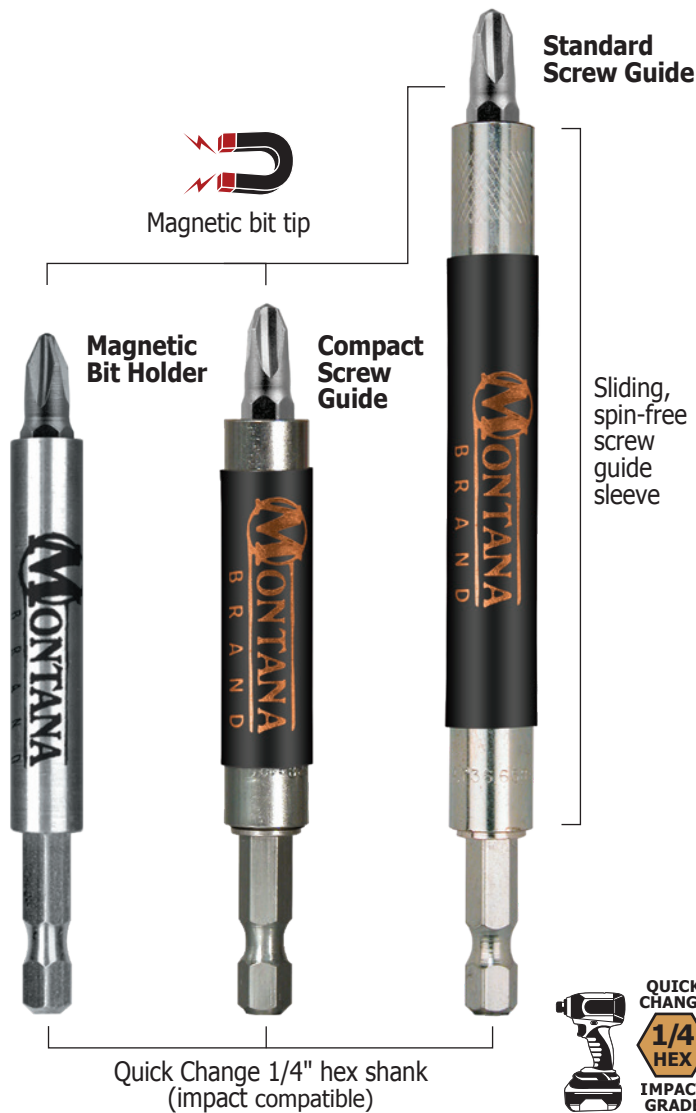

★ Industry Leading Innovation ★

Screw Guides/Bit Holder

Drive without wobble. Drive like a PRO.

Benefits:

- Drive screws straight without fastener wobble
- Reduces material surface damage
- Magnetic bit tip for screw retention
- Easy driver bit replacement
- Superior control and versatility
- Hands free operation

- Features:**
- Spin-free screw guide sleeve
 - Strong neodymium magnet
 - 1/4" impact hex shank
 - Quick-change compatible
 - Tough, durable construction
 - Removable driver bit