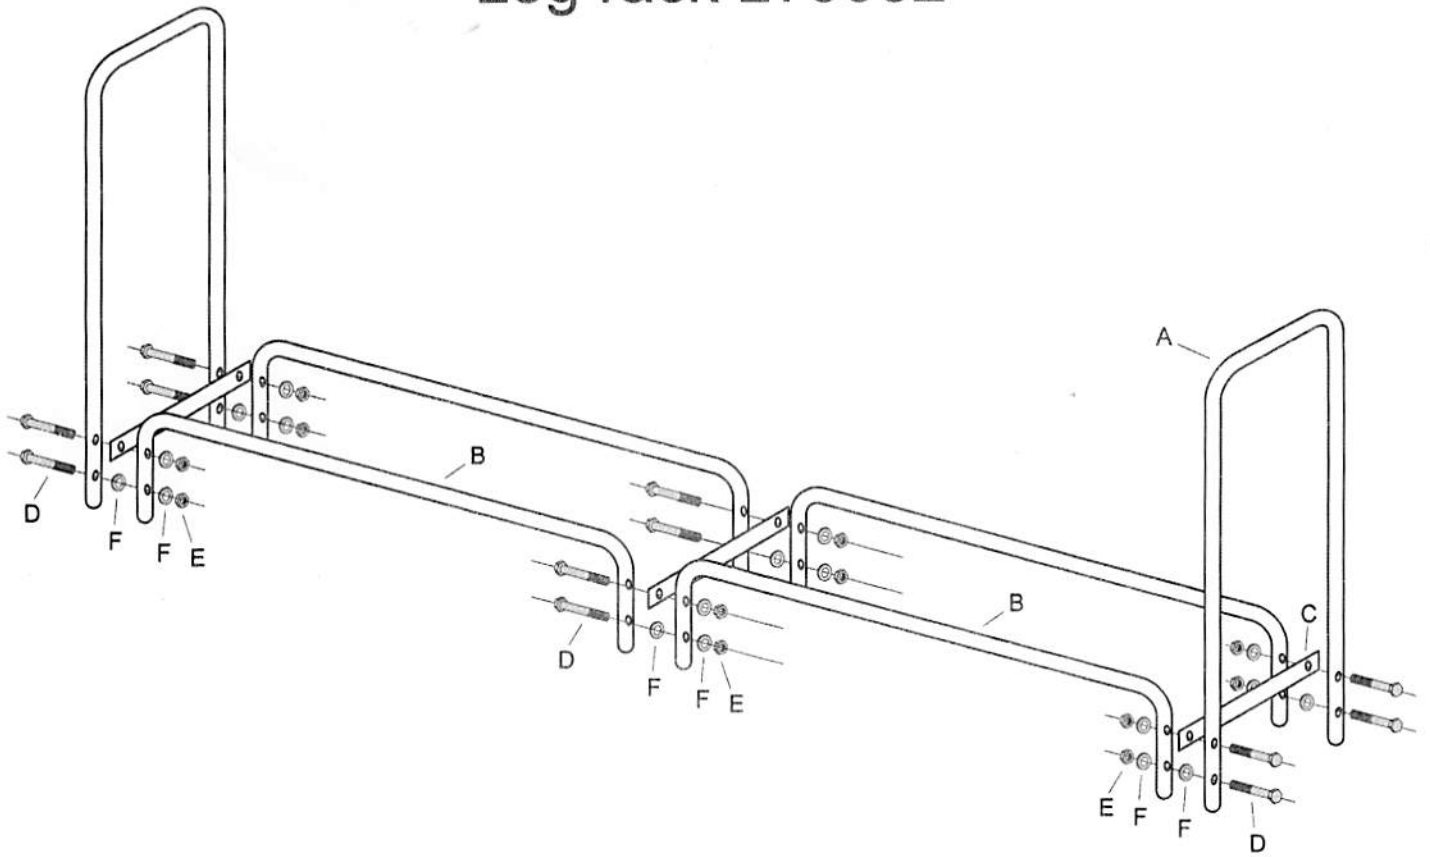

# Log rack LT0032

Item	Drawing	Description	Qty
A		Side	2
B		Rail	4
C		Brace	3
D		Screw	12

Item	Drawing	Description	Qty
E		Lock Nut	12
F		Washer	18