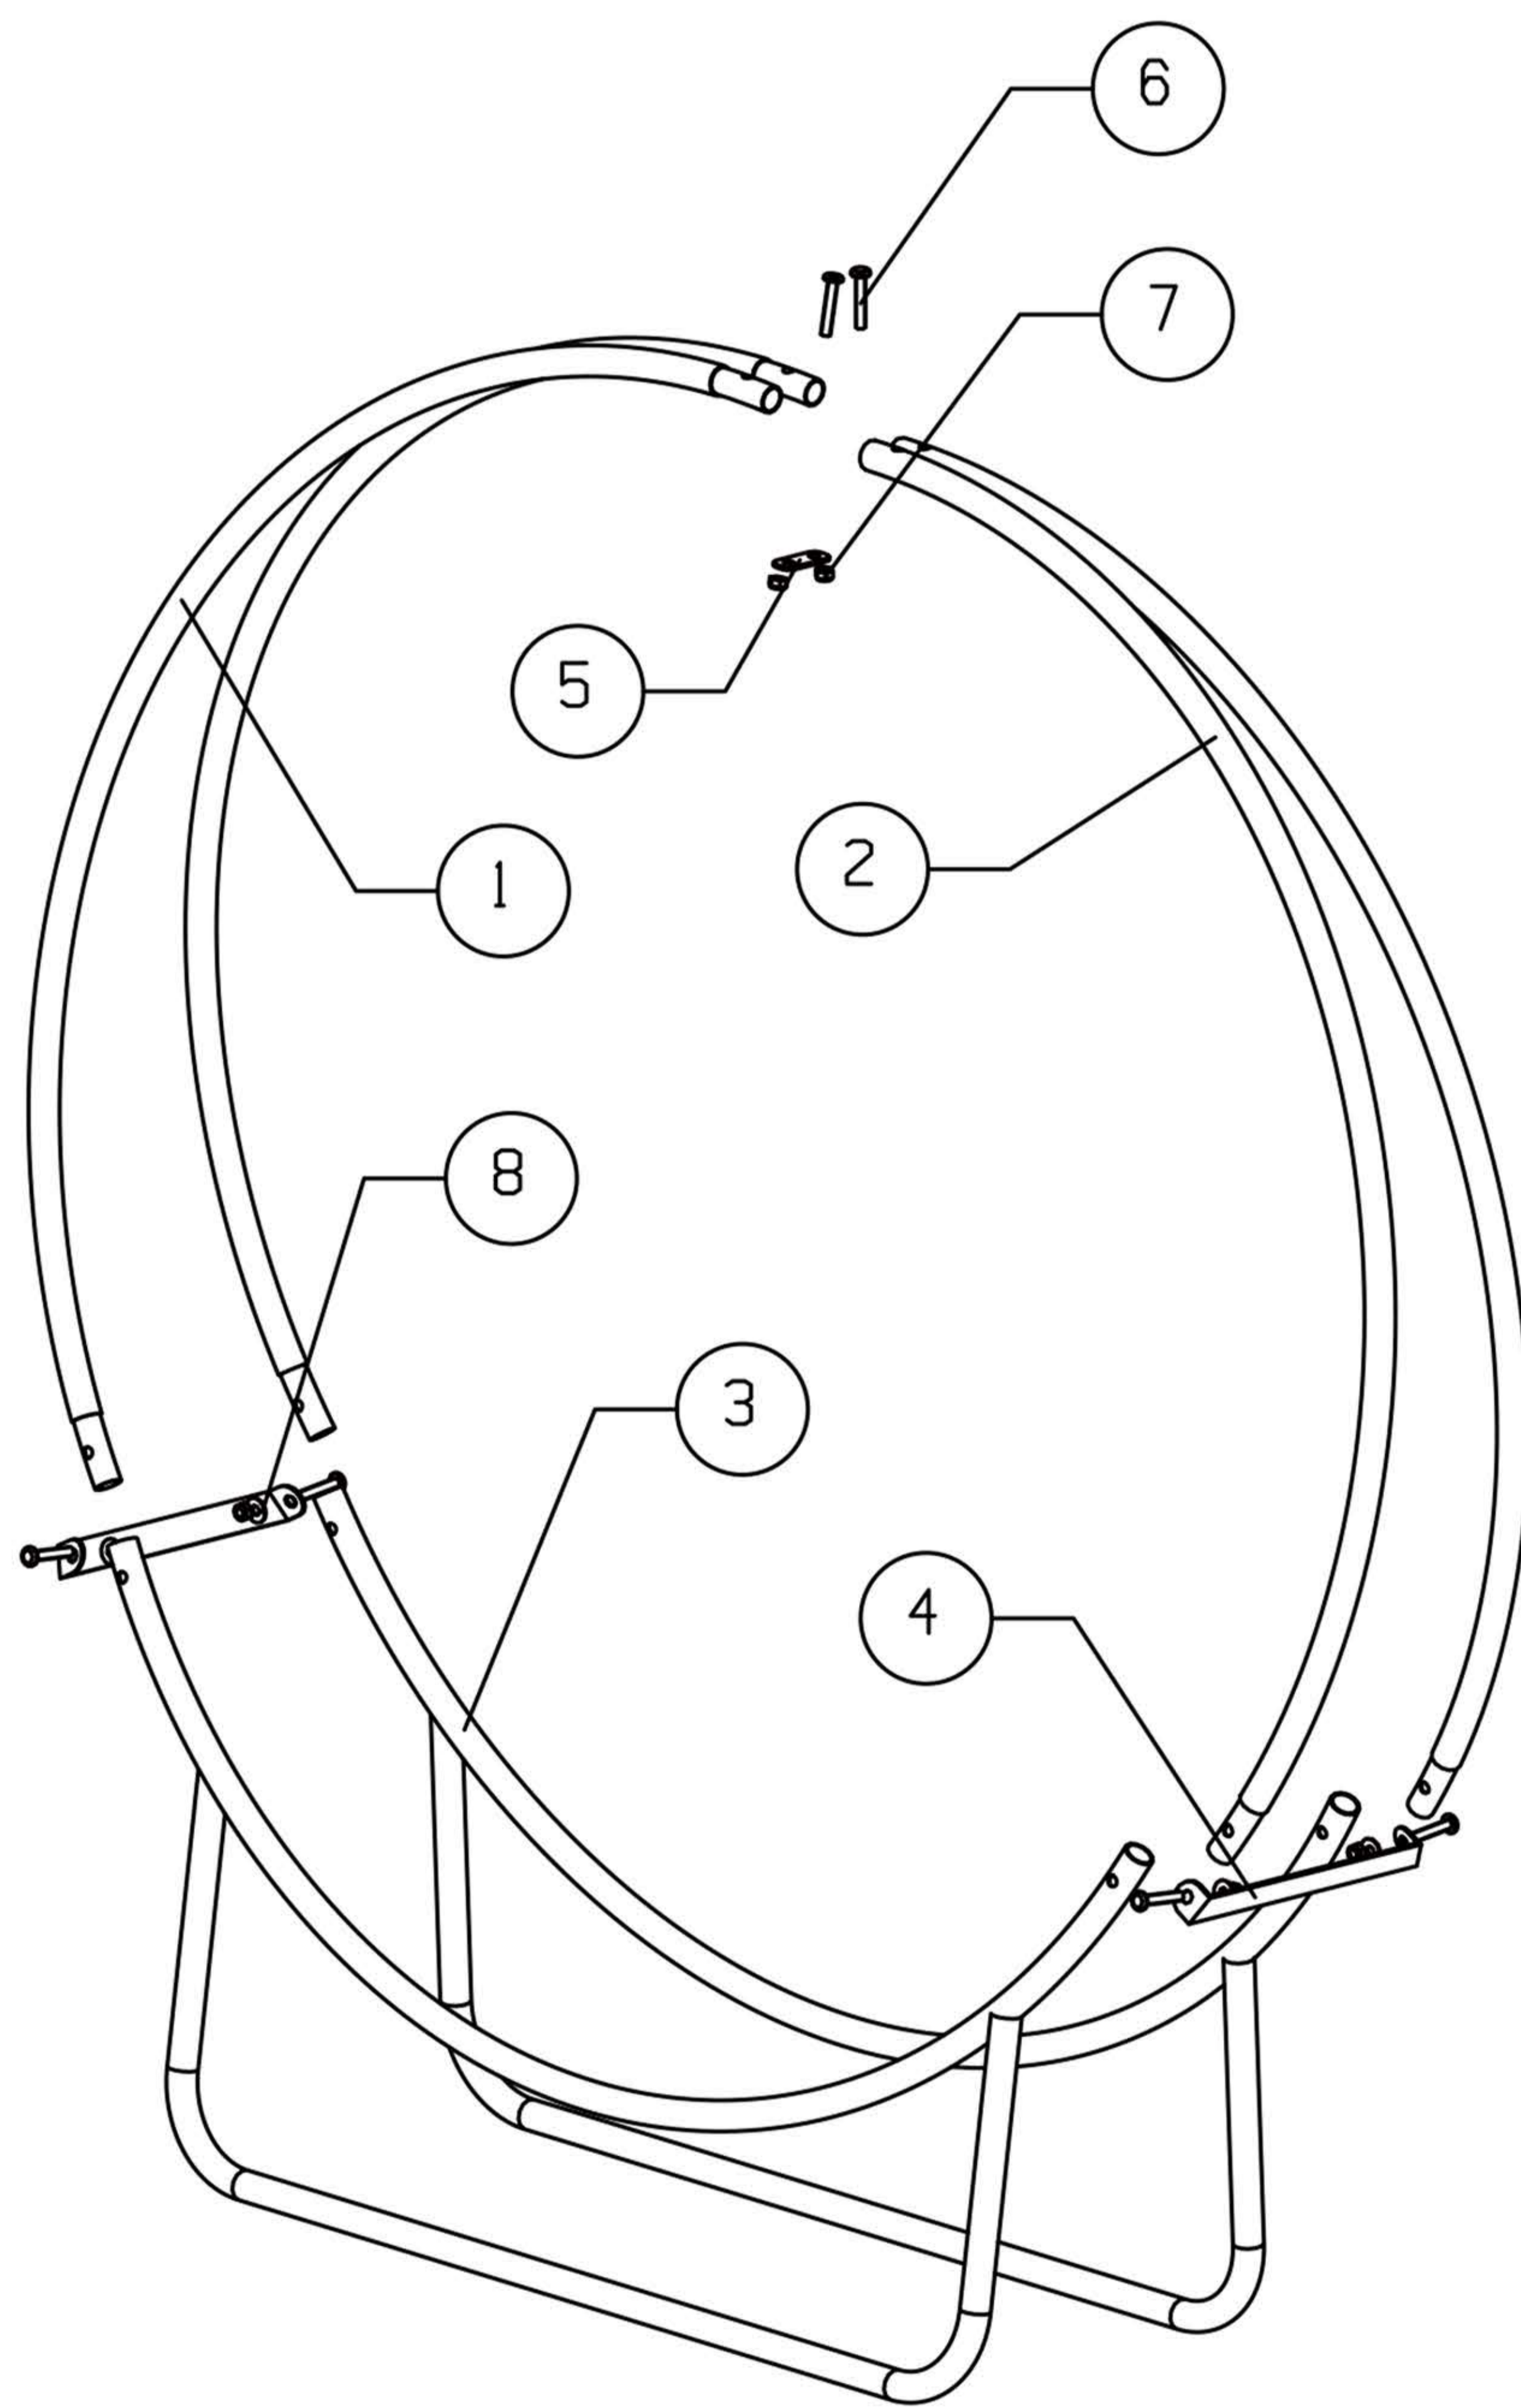

40-inch Tubular Firewood Log Hoop #QX40LH Instruction

Item	Parts drawing	Qty
1		2
2		2
3		2
4		2
5		1
6		6
7		6
8		6