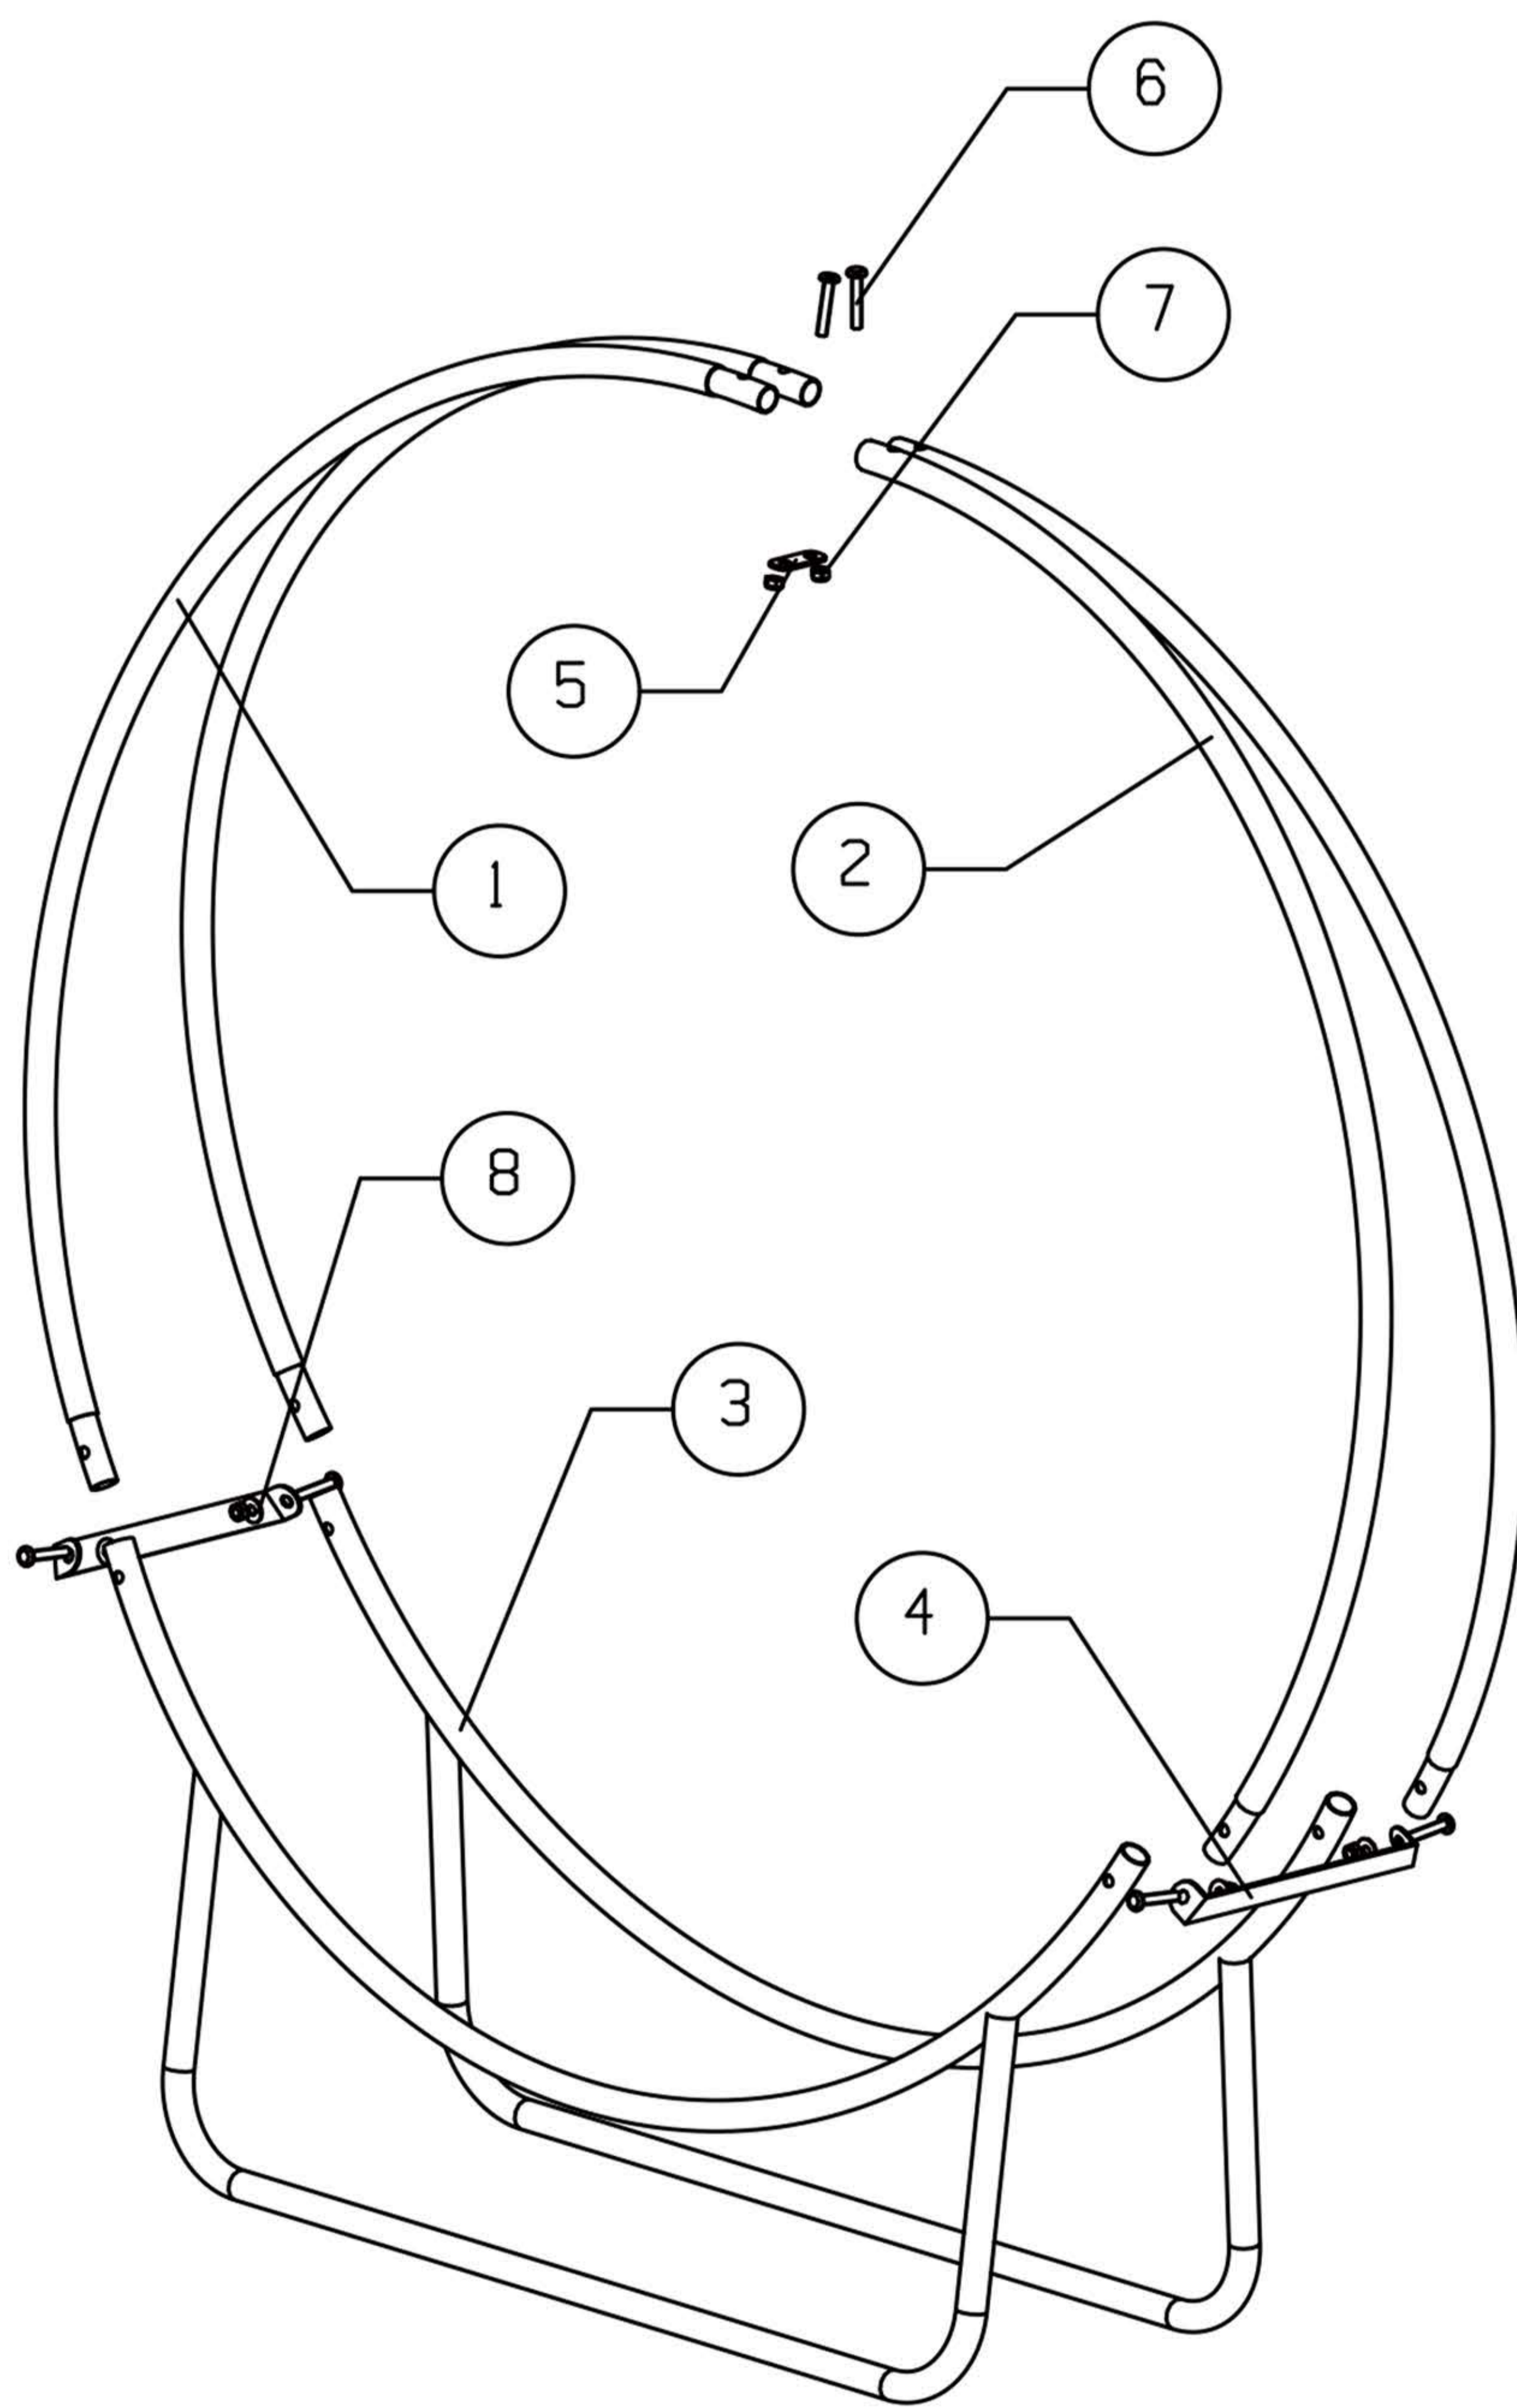

40-inch Tubular Firewood Log Hoop #QX40LH Instruction

Item	Parts drawing	Qty
1		2
2		2
3		2
4		2
5		1
6		6
7		6
8		6