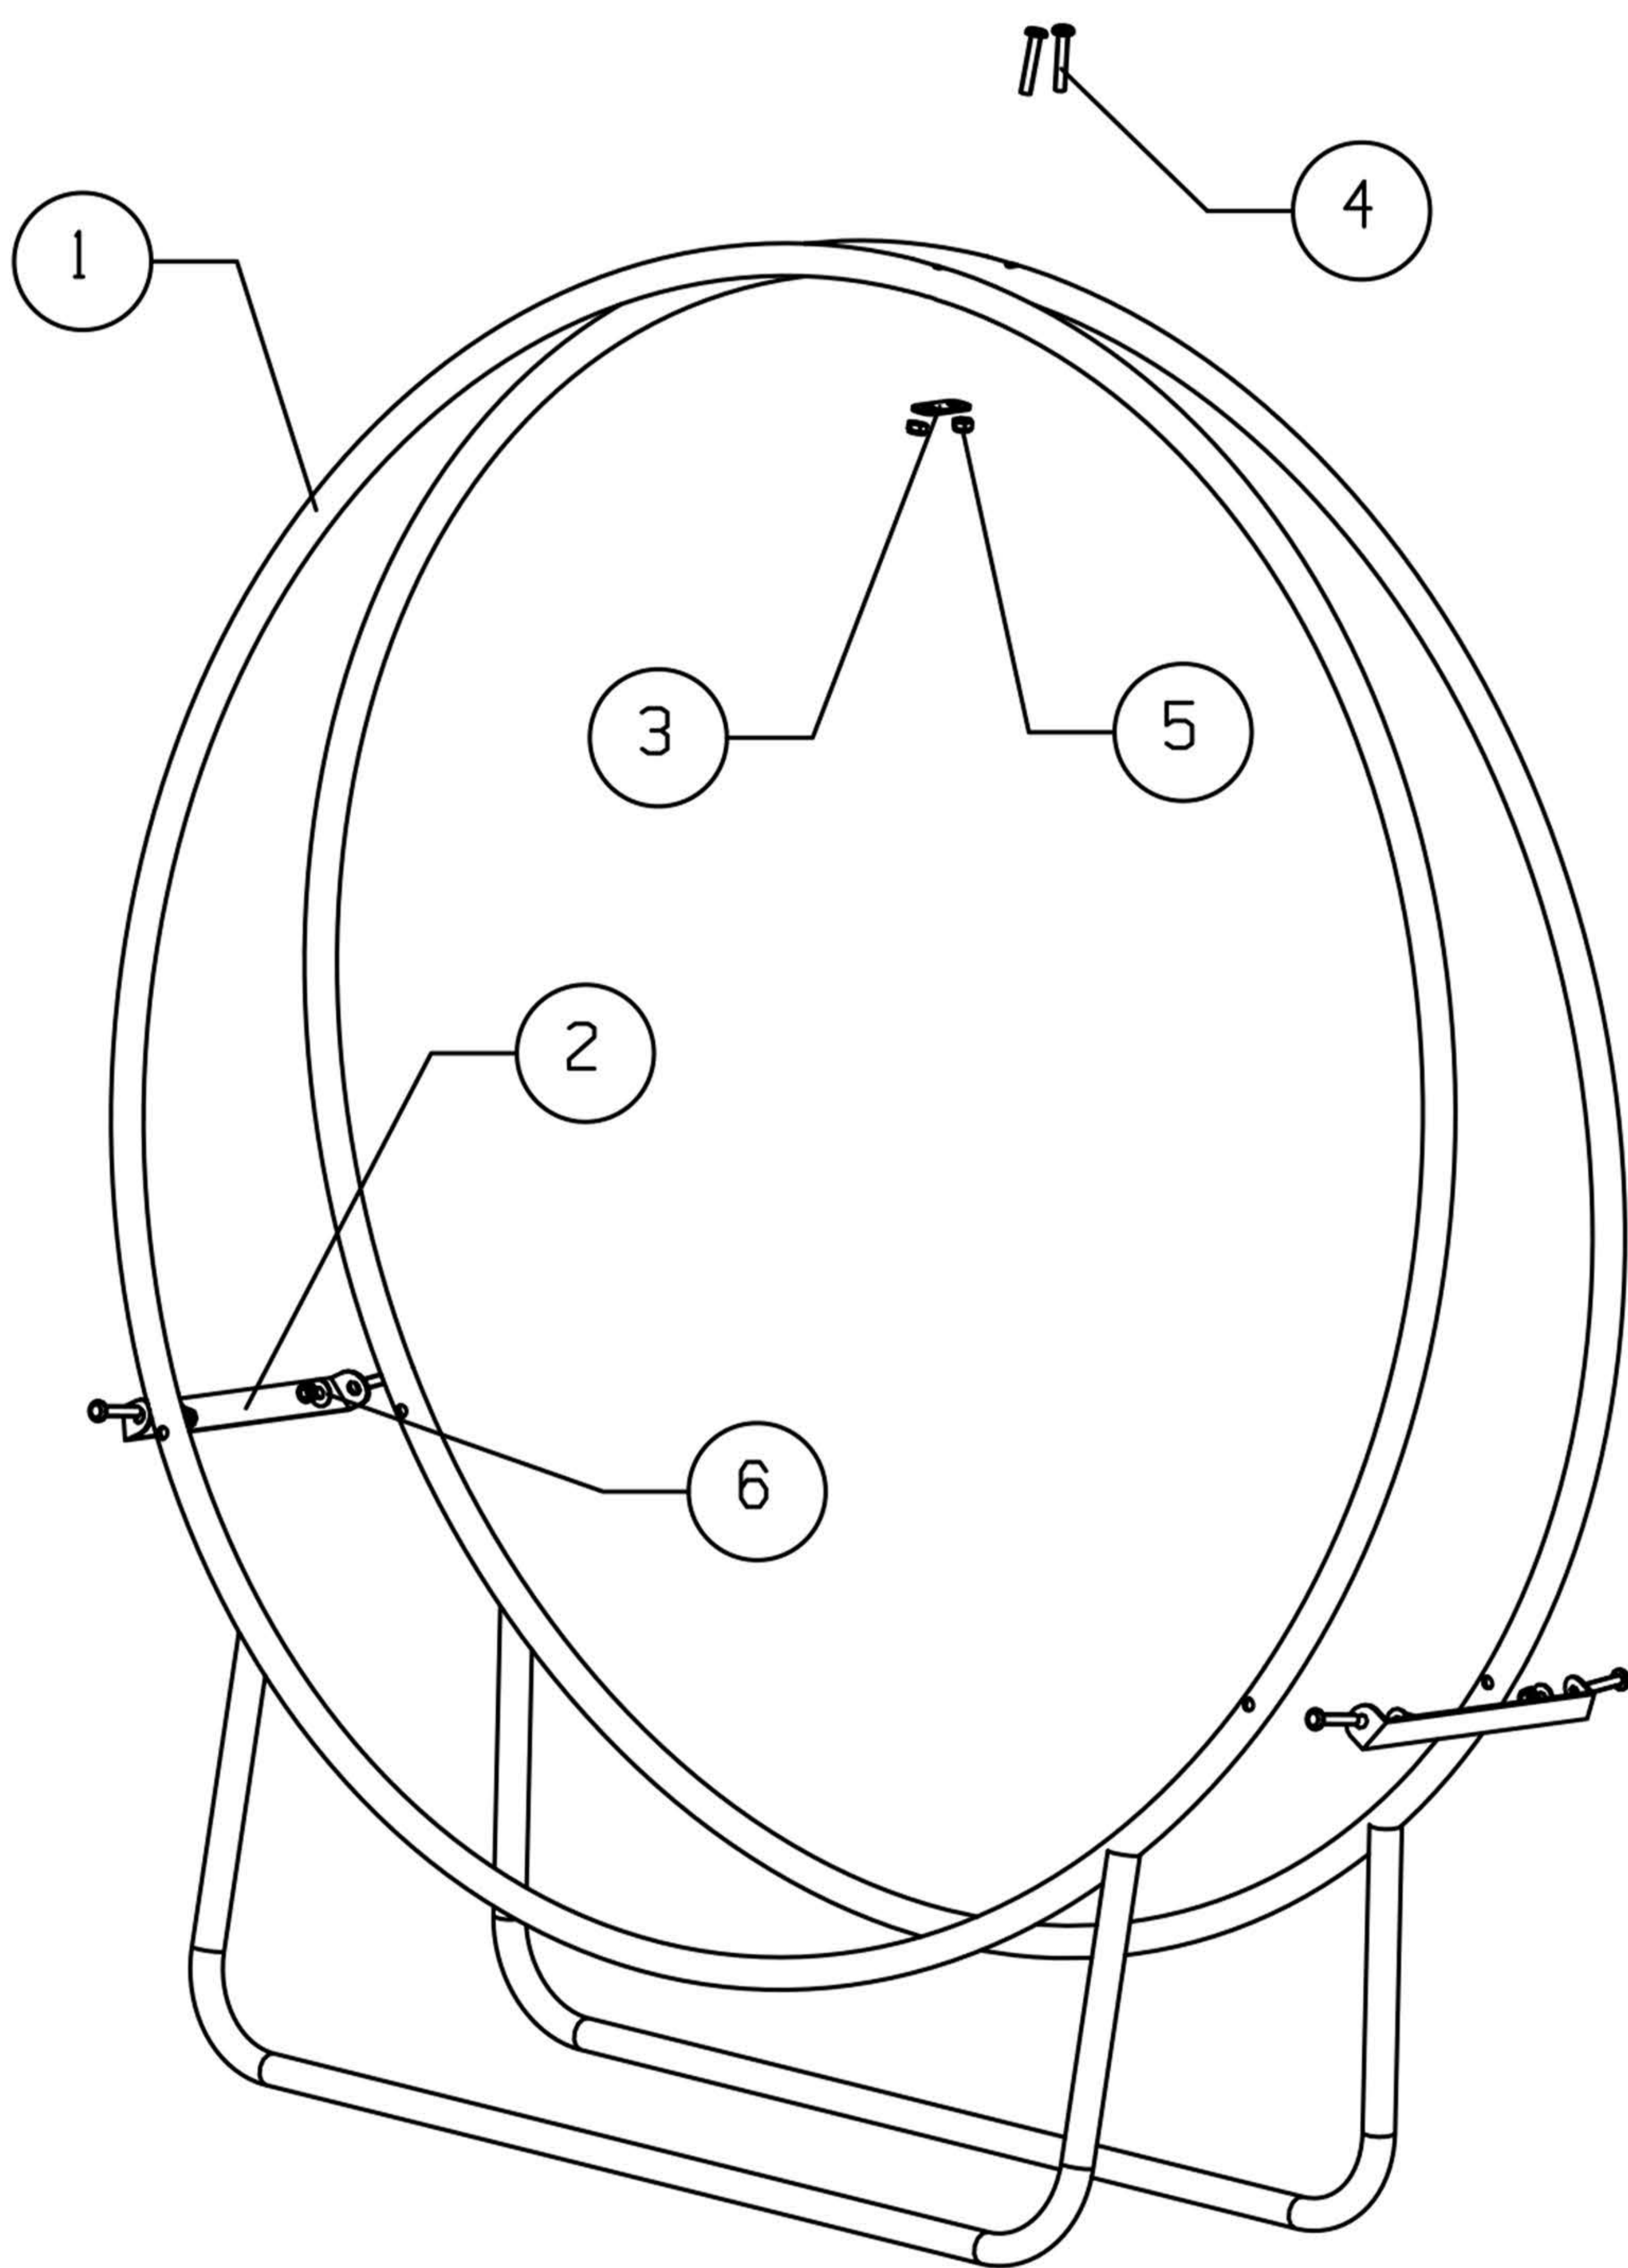

24-Inch Tubular Firewood Log Hoop #QX24LH Instruction

Item	Parts drawing	Qty
1		2
2		2
3		1
4		6
5		6
6		6