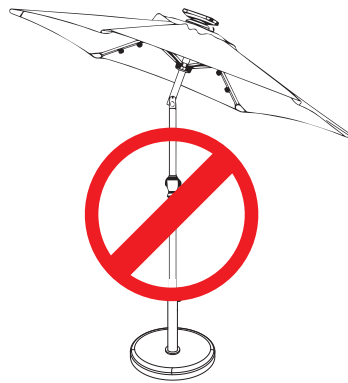

Incorrect Use

- This is not a freestanding umbrella base; the base must be used under a table designed to support an umbrella pole.
- Check for, and empty, standing water from the base.
- Do not stand on the base – it is only meant to support the weight of an umbrella.
- Store in a dry location when not in use – do not leave exposed to inclement weather.
- Clean with mild soap and water – use of harsh chemicals may damage the product and void the product warranty.
- Do not over-tighten the threaded knob as it may damage your umbrella pole.
- Close patio umbrellas when not in use and remove umbrellas during high-wind conditions; the base is designed only to support an umbrella and will not protect your umbrella from wind damage.

Any modification to the product or failure to follow recommended care will void the product warranty.

! WARNING:

Manufacturer and seller expressly disclaim any and all liability from personal injury, property damage or loss, whether direct or indirect, or incidental, resulting from the incorrect attachment, improper use, inadequate maintenance, or neglect of this product.