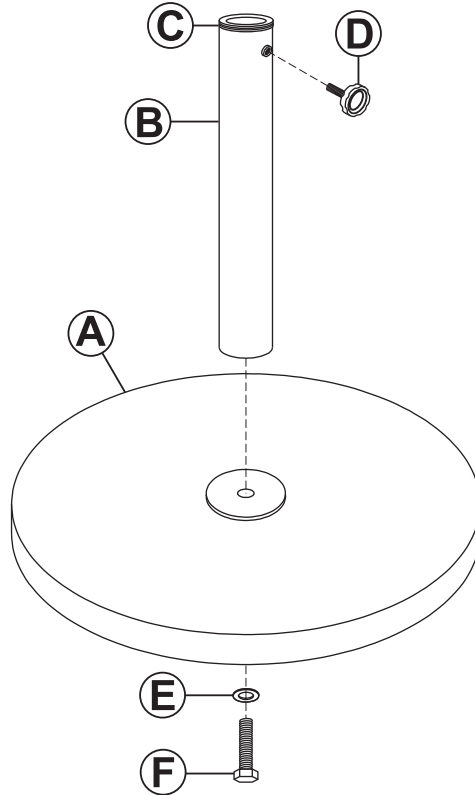

CAST IRON UMBRELLA BASE

Read and follow all instructions before assembling and using this product. Keep these instructions in a safe place for future reference.
Assemble the umbrella base on a smooth, clean surface to avoid scratching or damaging the finish.

 Inspect packaging to ensure all parts are accounted for before disposing of packing materials.
 Save the packing slip.

No.	PARTS	QTY.
A	 Base (style may vary)	1
B	 Pole	1
C	 Adapter	1
D	 Adjustable Handle	1
E	 Washer	1
F	 Bolt	1

ASSEMBLY

To prevent small parts from being lost during shipping, the washers and bolt are loosely attached to the bottom of Pole (B). The threaded knob may be inside the pole, beneath the adapter.

- Place flat Washer (E) onto Bolt (F) and insert through the bottom of Base (A).
- Attach pole (B) onto the base (A).
- Screw Adjustable Handle (D) into Pole (B).
- If necessary, adjust Adapter (C) to fit your umbrella pole.

If Pole (B) feels loose, secure it more firmly by holding the pole and tightening the bolt with a wrench (not included). Do not over-tighten the bolt as it may strip the bolt and damage the product.

! SAFETY STATEMENTS & WARNINGS !