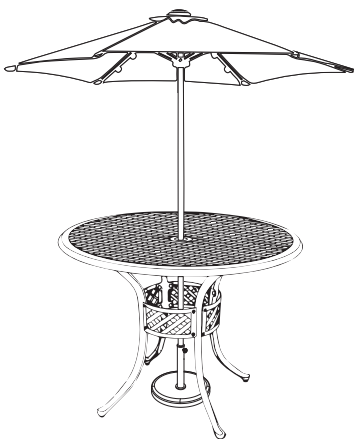

! SAFETY STATEMENTS & WARNINGS !

Correct Use