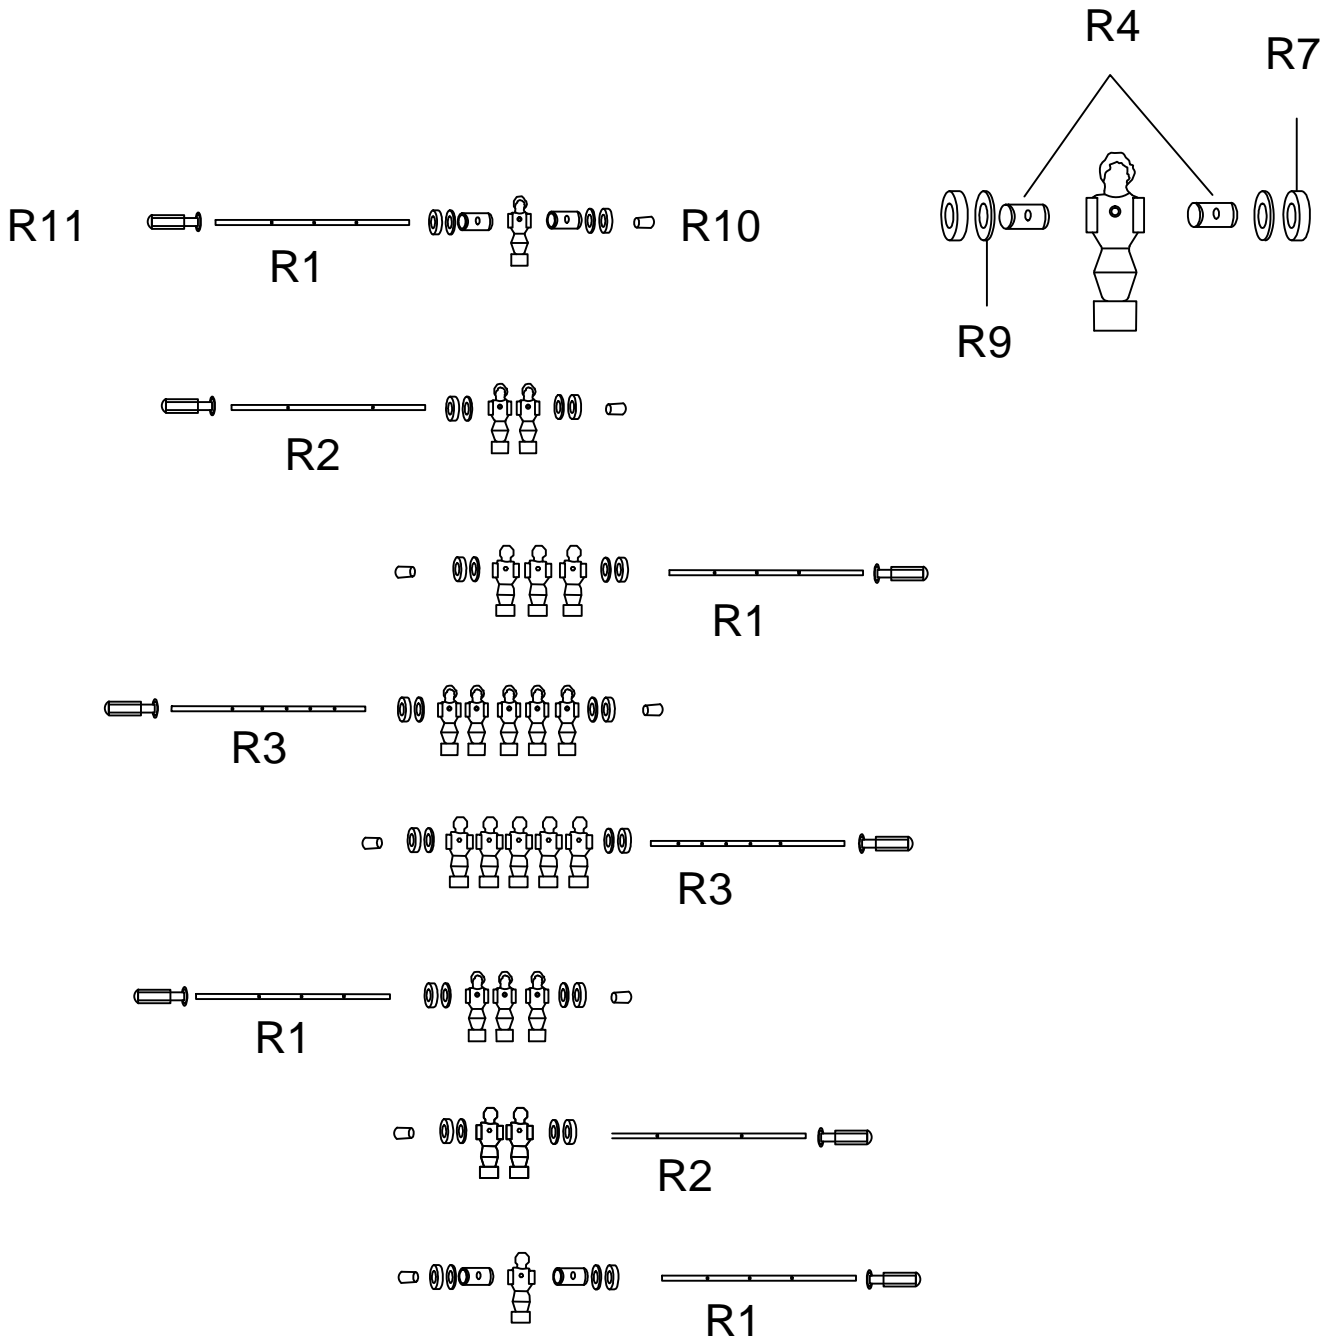

ASSEMBLY INSTRUCTIONS

SOCCER TABLE ASSEMBLY