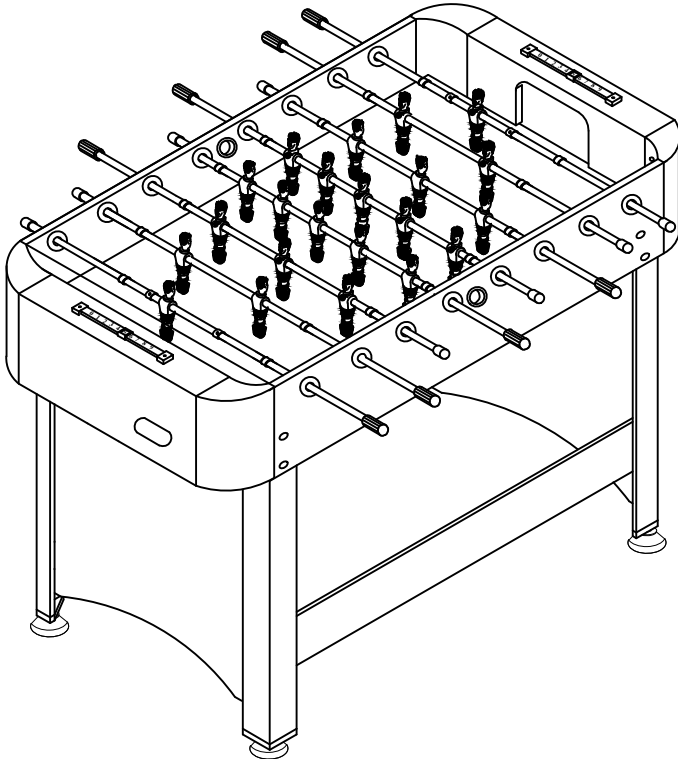

Thank you for choosing Sunnydaze Décor. If you have any questions, comments or concerns please feel free to contact us by phone at: **888-881-4668**, by email: customerservice@serenityhealth.com , or you could also email us via our contact us page at:www.SerenityHealth.com/contact-us/.

We stand behind our brand and the quality of the items we sell . We will send new parts,or replace products at our discretion within the one year warranty period. Before we can help, you will need to provide proof of purchase with the date of purchase and photos of the defective merchandise.We will use the photos to determine the cause of defect and for future quality control.