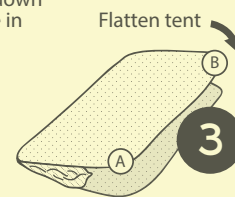

Fold Down Instructions for Carrying Bag Storage:

The PBS KIDS logo is a registered trademark of PBS and is used with permission.