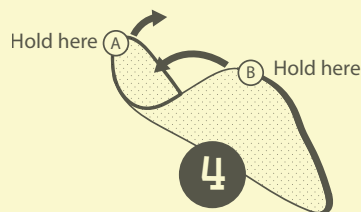

Fold Down Instructions for Carrying Bag Storage: