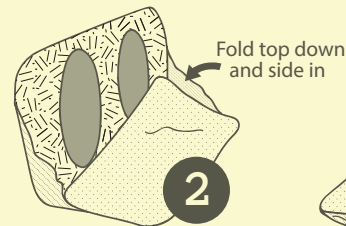

Fold Down Instructions for Carrying Bag Storage: