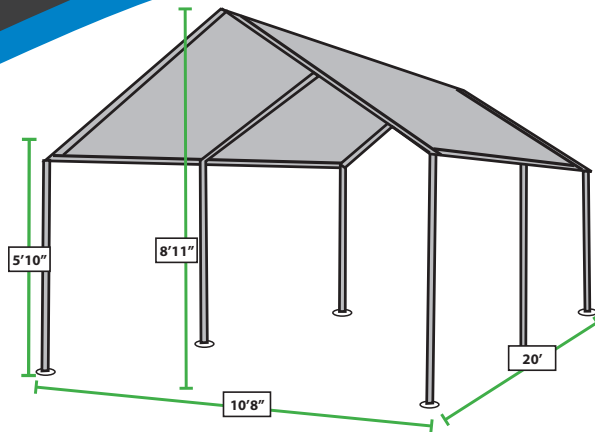

KMK1PCS 10'x20' 6 Leg Canopy

The KMK1 is one of our Original King Canopy Products. It is strong, portable, and very affordable. It's also a consumer favorite for providing vehicle protection against the sun and rain. This unit is also great for flea market vendors, cookouts and storage use.

- 6 Leg A-Frame
- 1³/₈" Silver Powder Coated Steel Frame
- (W) 10'8" x (L) 20' x (H) 8'11"
- Weight: 87 Lbs.
- Cover: 6oz. / 180g Silver

Features: