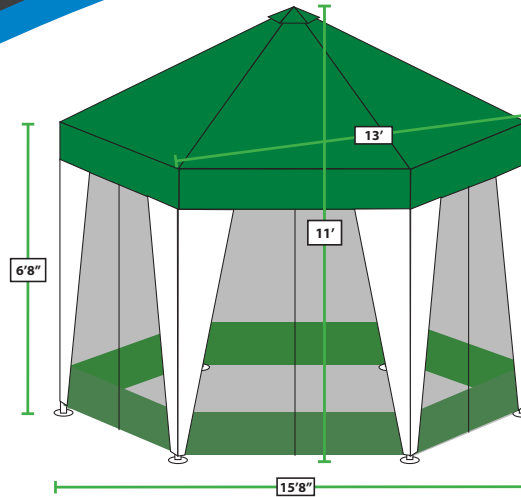

HEX1313 13'x13' Hexagon Gazebo HEX1010 10'x10' Hexagon Gazebo

The Hexagon Gazebo is great for that extra space on a patio or yard to entertain. Fresh new modern design adds great appeal to this backyard canopy.

- 6 Leg A-Frame
- 1³/₈" White Powder Coated Steel Frame
- (W) 10' x (L) 10' x (SH) 6'8" x (CH) 9'9"
(W) 13' x (L) 13' x (SH) 6'8" x (CH) 11'
- Weight: 10x10: 89 Lbs. / 13x13: 103 Lbs.
- Cover: 180g Polyethylene w/ Bug Screen Walls
- CPAI84 Sec. 6 & NFPA 701 Fire Retardant

HEX1313GW = Green/White
HEX1313TW = Tan/White
HEX1010GW = Green/White
HEX1010TW = Tan/White

Features: