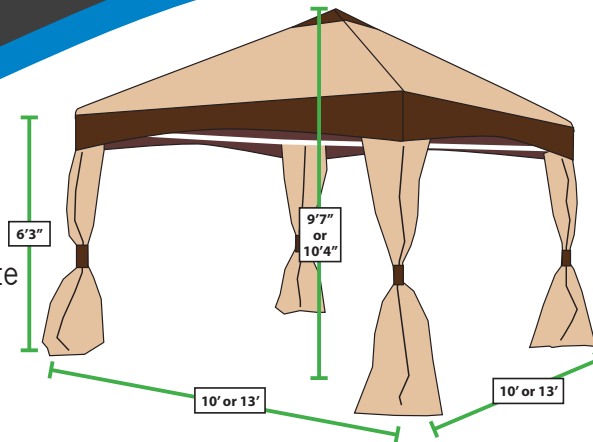

GP1010 10'x10' Garden Party Canopy GP1313 13'x13'

Features:

The Garden Party™ is great for that extra space on a patio or yard to entertain. Fresh new modern redesign with a new color palette adds more appeal to this popular backyard canopy. Color choices: Caramel Creme, Olive Branch and Stone Garden.

- 4 Leg A-Frame
- 1³/₈" White Powder Coated Steel Frame
- (W) 10' x (L) 10' x (SH) 6'3" x (CH) 9'7"
- (W) 13' x (L) 13' x (SH) 6'3" x (CH) 10'4"
- Weight: 10x10: 74 Lbs. / 13x13: 89 Lbs.
- Cover: 300D Polyester w/ Bug Screen Walls
- CPAI84 Fire Retardant