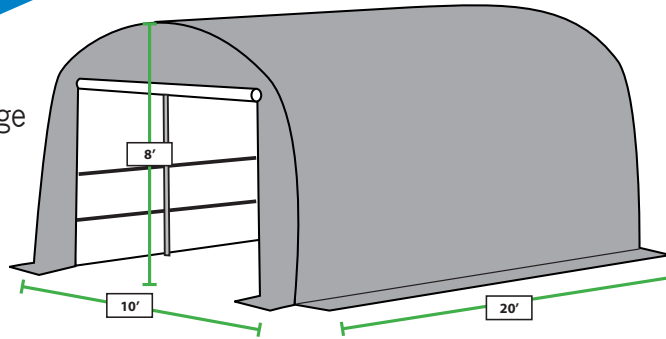

# G10208 10'x20' Dome Garage

## Features:

The G10208 Fully Enclosed Dome Garage is designed for winter climates. Built to last, it's great for storing vehicles, equipment and lawn & garden needs.

- 10 Leg Dome Frame
- 1½" White Powder Coated Steel Frame
- (W) 10' x (L) 20' x (H) 8' Door: 6'6" (W) x 6'8" (H)
- Weight: 252 Lbs. (2 Boxes)
- Cover: 9oz. / 245g Silver w/ White Interior