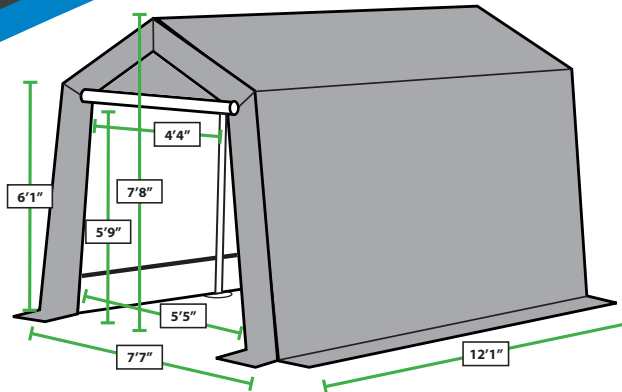

# G0712 7'x12' Garage

The G0712 Fully Enclosed Storage Garage is perfect for parking ATV's, personal watercraft or extra storage space.

- 6 Leg A-Frame
- 1½" White Powder Coated Steel Frame
- (W) 7'7" x (L) 12'1" x (H) 7'8"
- Door: (W) 5'5" x (H) 5'9"
- Weight: 105 Lbs.
- Cover: 185g/sq.m. Silver, Brown or Green w/ White Interior