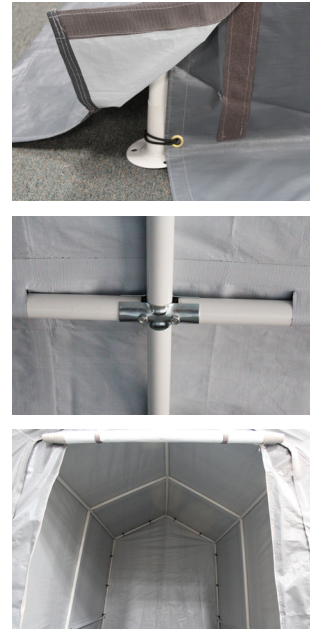

Features:

King Canopy Brand Products • PIC America, Ltd.
8009 Purfoy Road • Fuquay-Varina, NC 27526
1-800-800-6296 • www.kingcanopy.com