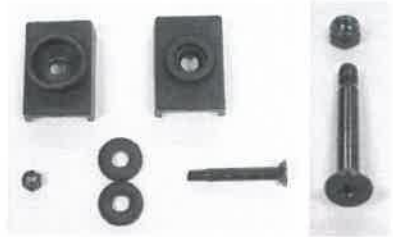

FSSHST10, 15, 20WH Festival 10, 15, 20 Instant

Top View

Bottom View

FSNBWB
Truss Block, Bolt,
Nut & 2 Washers

FSSHST-P
Perimeter & Center Truss Bar
56 5/8"x7/8"x3/8"

FSSHST-PY-H
Corner Leg Cap

FSSHST-PY-U
Center Leg Cap (10x20 Only)

FSSHST-PY-E
Truss Connector

FSSHST-B
Upper Leg
59 7/8"x1 1/8"x1 1/8"

FSSHST-PY-F
Leg Slider

FSSHST-PY-R
Center Leg Slider (10x20 Only)

FSSHST-PY-G
Leg Height Adjuster

FSPBOLT-PY

Bolt for Truss Bars at Leg Slider Fittings, Center Peak Fittings and Truss Connector Fittings.

FSSHST-O
Peak Pole Cap

FSSHST-L
Upper Center Peak
Truss Connector

FSSHST-J
Lower Center
Peak Pole Connector

FSSHST-A
Upper Peak Pole
43 1/4"x3/4"x3/4"

FSSHST-K
Lower Peak Pole
31 1/2"x7/8"x7/8"

FSSHST-C
Lower Leg
44 3/4"x1"x1"