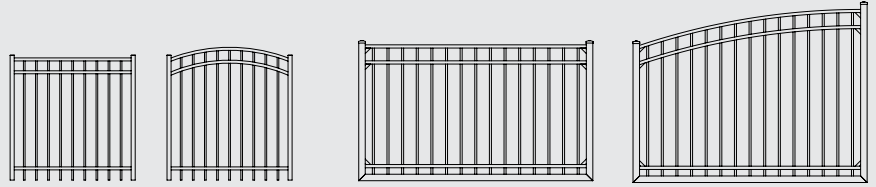

ATHENS

ORNAMENTAL ALUMINUM FENCE

VERSATILE

- Rackable design matches grade changes
- Lightweight panels install quickly
- Two colors and eight panel styles offer a custom appearance

HIGH QUALITY

- Multi-stage coating process featuring an architectural-grade powder coat
- Patent-pending adjustable hidden fastener technology
- Poly-Loc clip

DURABLE

- Stands up to saltwater pools and coastal areas
- Rust-free panels mean little upkeep cost
- Lifetime limited warranty maximizes your investment
- Fortress Lock

PANEL & GATE STYLES

71" FENCE PANEL AVAILABLE IN SIX HEIGHTS

FLAT AND ARCHED GATES

WALK GATES
4' & 5'

DRIVE GATES
6'

*2 & 3 Rail options available.
 Certain panel configurations will meet ICC Pool Code.

FLAT-TOP
2 + 3 RAIL

FLAT-TOP/
FLAT-BOTTOM
2 + 3 RAIL

EXTENDED PICKET
2 + 3 RAIL

EXTENDED PICKET/
FLAT-BOTTOM
2 + 3 RAIL

PRESSED SPEAR
2 + 3 RAIL

PRESSED-SPEAR/
FLAT-BOTTOM
2 + 3 RAIL

PRESSED SPEAR/
FLAT TOP
2 + 3 RAIL

PRESSED SPEAR/
FLAT TOP FLAT BOTTOM
3 RAIL ONLY

COLORS & ACCESSORIES