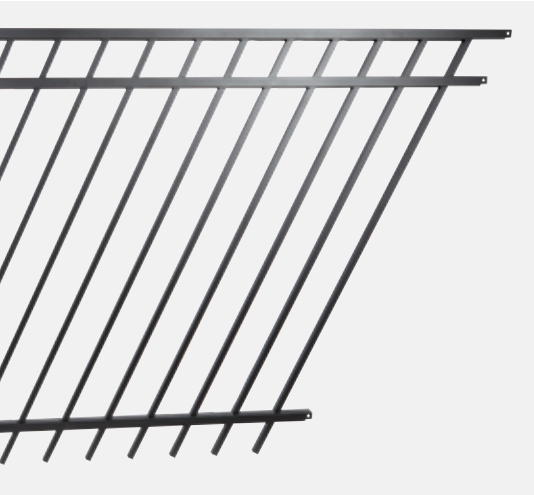

ATHENS

ORNAMENTAL ALUMINUM FENCE

VERSATILE

- Rackable design matches grade changes
- Lightweight panels install quickly
- Two colors and eight panel styles offer a custom appearance

HIGH QUALITY

- Multi-stage coating process featuring an architectural-grade powder coat
- Patent-pending adjustable hidden fastener technology
- Poly-Loc clip

DURABLE

- Stands up to saltwater pools and coastal areas
- Rust-free panels mean little upkeep cost
- Lifetime limited warranty maximizes your investment
- Fortress Lock

PANEL & GATE STYLES

71" FENCE PANEL AVAILABLE IN SIX HEIGHTS

FLAT AND ARCHED GATES

WALK GATES
4' & 5'

DRIVE GATES
6'

*2 & 3 Rail options available.
 Certain panel configurations will meet ICC Pool Code.

FLAT-TOP
2 + 3 RAIL

FLAT-TOP/
FLAT-BOTTOM
2 + 3 RAIL

EXTENDED PICKET
2 + 3 RAIL

EXTENDED PICKET/
FLAT-BOTTOM
2 + 3 RAIL

PRESSED SPEAR
2 + 3 RAIL

PRESSED-SPEAR/
FLAT-BOTTOM
2 + 3 RAIL

PRESSED SPEAR/
FLAT TOP
2 + 3 RAIL

PRESSED SPEAR/
FLAT TOP FLAT BOTTOM
3 RAIL ONLY

COLORS & ACCESSORIES