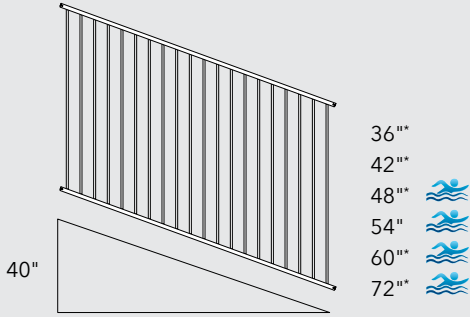

ATHENS

ORNAMENTAL ALUMINUM FENCE

VERSATILE

- Rackable design matches grade changes
- Lightweight panels install quickly
- Two colors and eight panel styles offer a custom appearance

HIGH QUALITY

- Multi-stage coating process featuring an architectural-grade powder coat
- Patent-pending adjustable hidden fastener technology
- Poly-Loc clip

DURABLE

- Stands up to saltwater pools and coastal areas
- Rust-free panels mean little upkeep cost
- Lifetime limited warranty maximizes your investment
- Fortress Lock

PANEL & GATE STYLES

71" FENCE PANEL AVAILABLE IN SIX HEIGHTS

FLAT AND ARCHED GATES

WALK GATES
4' & 5'

DRIVE GATES
6'

*2 & 3 Rail options available.
 Certain panel configurations will meet ICC Pool Code.

FLAT-TOP
2 + 3 RAIL

FLAT-TOP/
FLAT-BOTTOM
2 + 3 RAIL

EXTENDED PICKET
2 + 3 RAIL