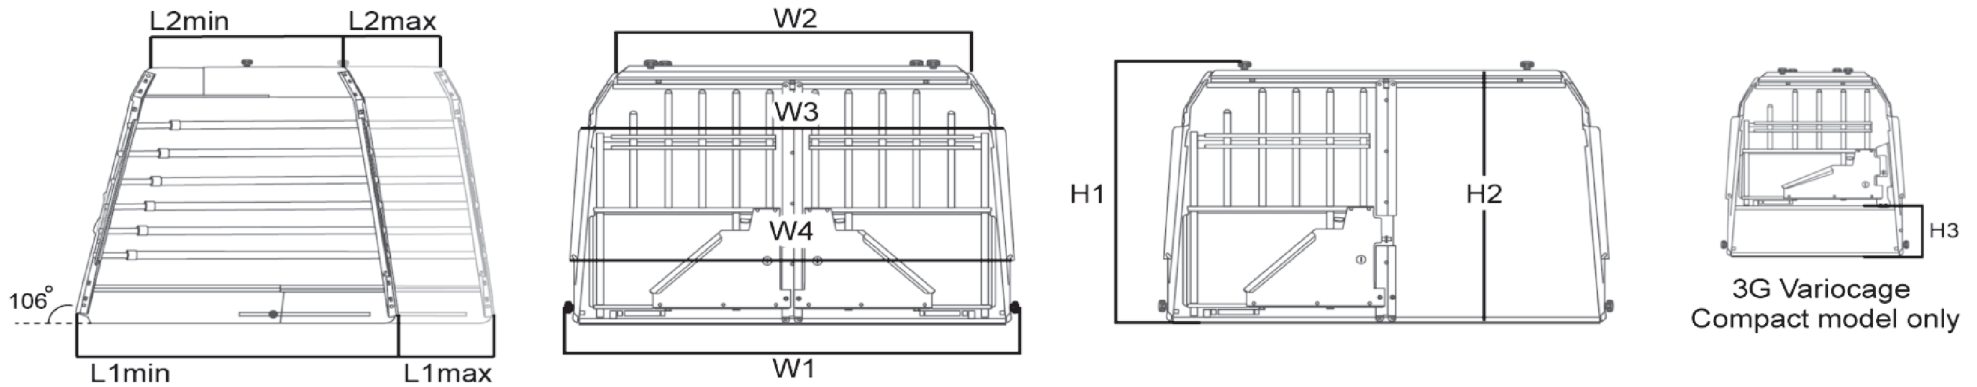

mimSAFE VarioCage

DIMENSIONS GUIDE

L1: Telescopic length Floor (min-max)	L2: Telescopic length Roof (min-max)	W1: Width Floor (incl screw)	W2: Width Roof	W3: Width Upper wing	W4: Width Lower wing	H1: Height Exterior (with bolt)	H2: Height Interior	H3: Height Treshold	Interior length (min-max)	Interior width	Weight lbs
--	---	---------------------------------	-------------------	-------------------------	-------------------------	------------------------------------	------------------------	------------------------	------------------------------	-------------------	---------------

VARIOCAGE DOUBLE

00377 - Double (S)	28.74" - 38.97"	17.52" - 27.56"	36.61"	30.31"	34.84"	36.22"	23.22"	22.44"		26.38" - 36.61"	34.64"	62.83
00383 - Double (M)	29.92" - 40.55"	16.93" - 27.56"	36.61"	29.92"	34.45"	36.22"	25.59"	24.80"		27.56" - 38.19"	34.64"	69.44
00361 - Double (L)	29.92" - 40.55"	16.93" - 27.56"	38.97"	32.28"	36.81"	38.58"	25.59"	24.80"		27.56" - 38.19"	37.01"	70.55
00362 - Double (L+)	31.89" - 40.55"	16.93" - 26.18"	38.97"	31.89"	36.22"	38.58"	27.17"	26.38"		29.53" - 38.19"	37.01"	74.96
00364 - Double (XL)	31.89" - 40.55"	16.93" - 26.18"	38.97"	31.89"	36.22"	38.58"	28.14"	27.36"		29.53" - 38.19"	37.01"	77.16
00365 - Double (XXL)	31.89" - 40.55"	16.93" - 26.18"	41.73"	35.04"	39.37"	41.73"	28.14"	27.36"		29.53" - 38.19"	39.76"	78.26
00382 - Double (XXL+)	32.28" - 41.73"	16.14" - 25.98"	41.73"	32.68"	37.40"	41.73"	30.71"	29.92"		29.92" - 39.37"	39.76"	87.08
00369 - Double (MAX)	36.22" - 45.66"	19.88" - 28.94"	41.73"	34.45"	38.98"	41.73"	33.26"	32.48"		33.86" - 43.31"	39.76"	112.43

VARIOCAGE MINIMAX

00390 - MiniMax (L)	22.44" - 30.31"	14.17" - 21.65"	17.71"	12.40"	16.73"	17.52"	17.91"	17.12"		20.08" - 27.95"	16.14"	19.84
00366 - MiniMax (XL)	22.44" - 30.31"	14.17" - 21.65"	21.85"	16.73"	21.06"	21.85"	17.91"	17.12"		20.08" - 27.95"	20.28"	23.15