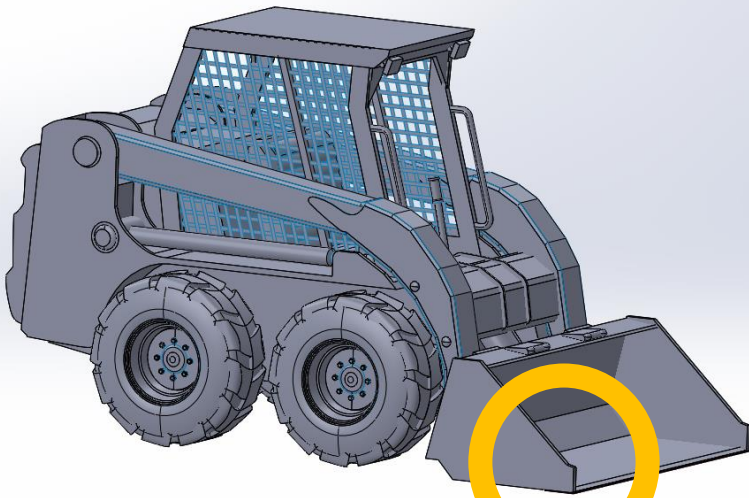

**WELD ON BASE EDGE  
WITH HOLES**

**Hole size:**  
**Square-Neck**  
**Oval Head**  
**Plow Bolt 5/8"**