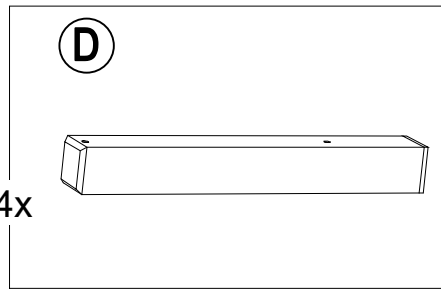

Exploded Drawing

Parts List

Label	Part Number	Description	Qty	Part Image
A	P005100124	Screen Handle	1	
B	P002600042	Mesh Screen	1	
C	P002500100	Fire Bowl	1	
D	P005400297	Leg	4	
E	P002700035	Poker	1	
F	P005000416	Support tube	4	

Hardware Pack

Label	Part Number	Description	Qty	Part Image
AA	R990020765	Bolt M6*50	4	
BB	H010110039	Bolt M6*20	4	
CC	H040020004	Nut M6	1	
DD	H090010017	Wrench M6	1	

Assembly Step 1

Assembly Step 2

Assembly Step 3