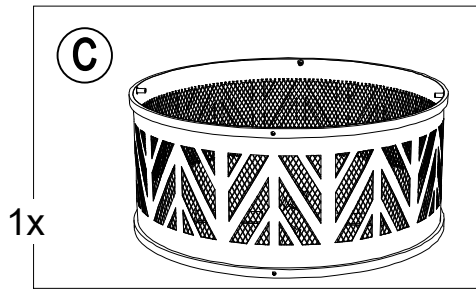

Exploded Drawing

Parts List

Label	Part Number	Description	Qty	Part Image
A	P005100124	Screen Handle	1	
B	P002600042	Mesh Screen	1	
C	P002500100	Fire Bowl	1	
D	P005400297	Leg	4	
E	P002700035	Poker	1	
F	P005000416	Support tube	4	

Hardware Pack

Label	Part Number	Description	Qty	Part Image
AA	R990020765	Bolt M6*50	4	
BB	H010110039	Bolt M6*20	4	
CC	H040020004	Nut M6	1	
DD	H090010017	Wrench M6	1	

Assembly Step 1

Assembly Step 2

Assembly Step 3