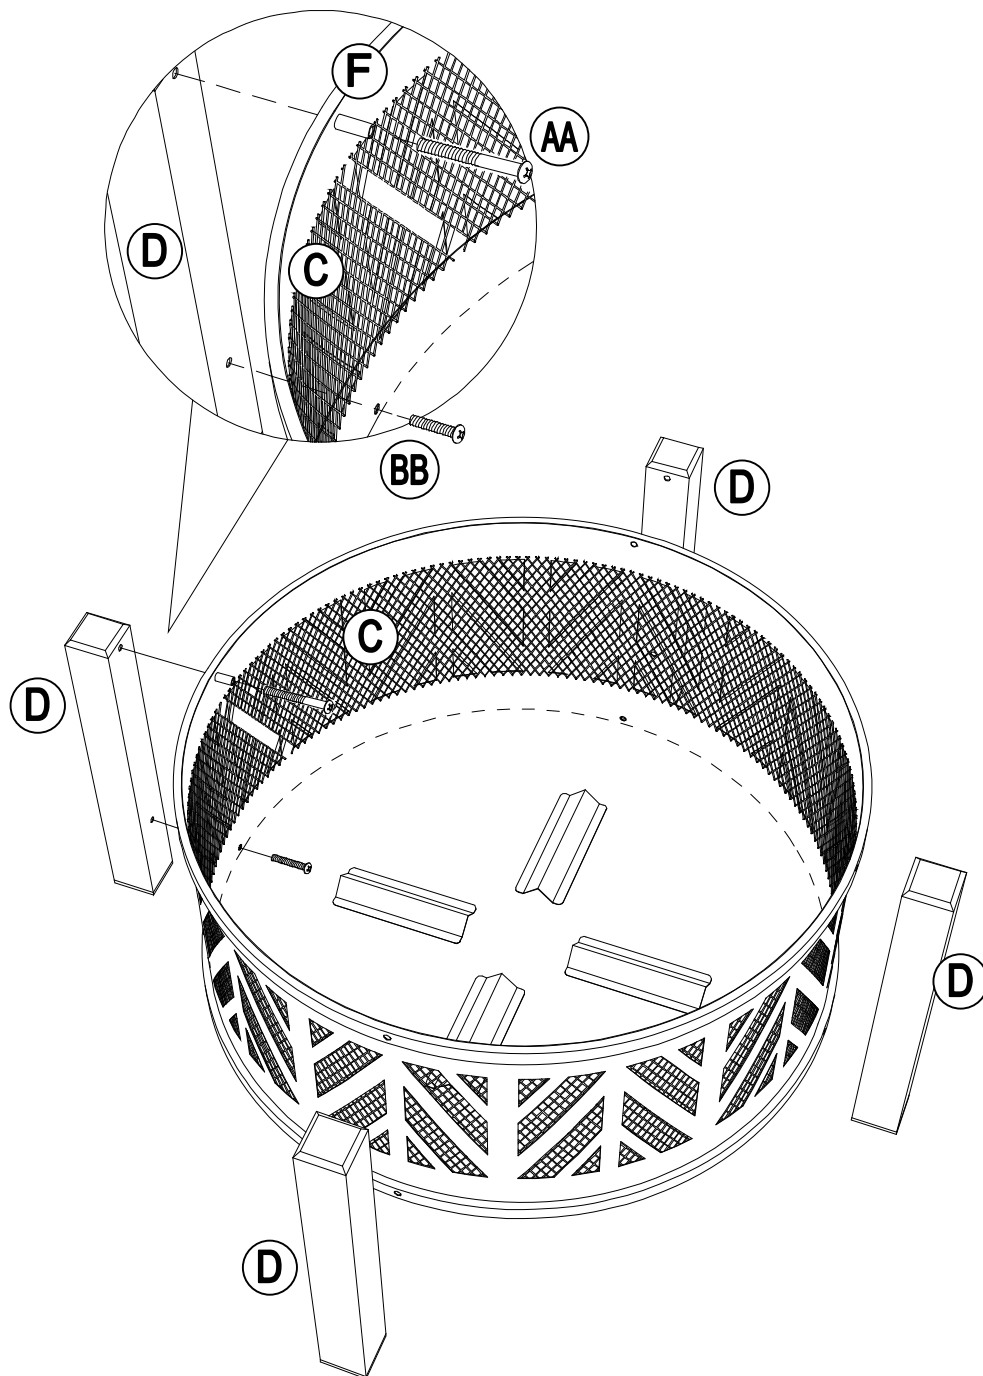

Exploded Drawing

Parts List

Label	Part Number	Description	Qty	Part Image
A	P005100124	Screen Handle	1	
B	P002600042	Mesh Screen	1	
C	P002500100	Fire Bowl	1	
D	P005400297	Leg	4	
E	P002700035	Poker	1	
F	P005000416	Support tube	4	

Hardware Pack

Label	Part Number	Description	Qty	Part Image
AA	R990020765	Bolt M6*50	4	
BB	H010110039	Bolt M6*20	4	
CC	H040020004	Nut M6	1	
DD	H090010017	Wrench M6	1	

Assembly Step 1

Assembly Step 2

Assembly Step 3