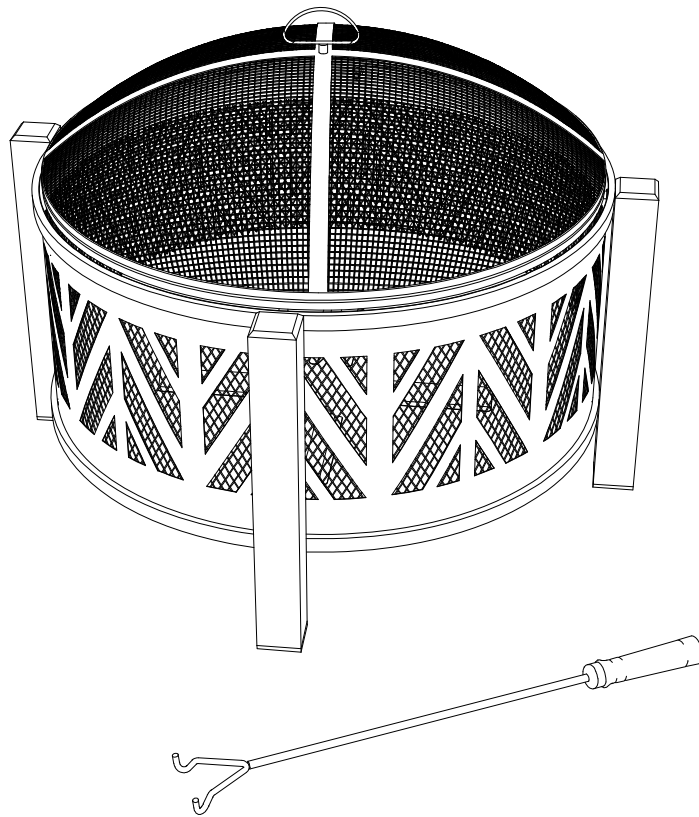

ASSEMBLY INSTRUCTION

Item No.: A301016500

WE HAVE YOU IN MIND, LET US SERVE YOU!

Questions? Issues?

CONTACT US

24 hours / 7 days a week

www.sunjoyonline.com

customer.care@sunjoygroup.com

Toll Free

1-(866)-578-6569