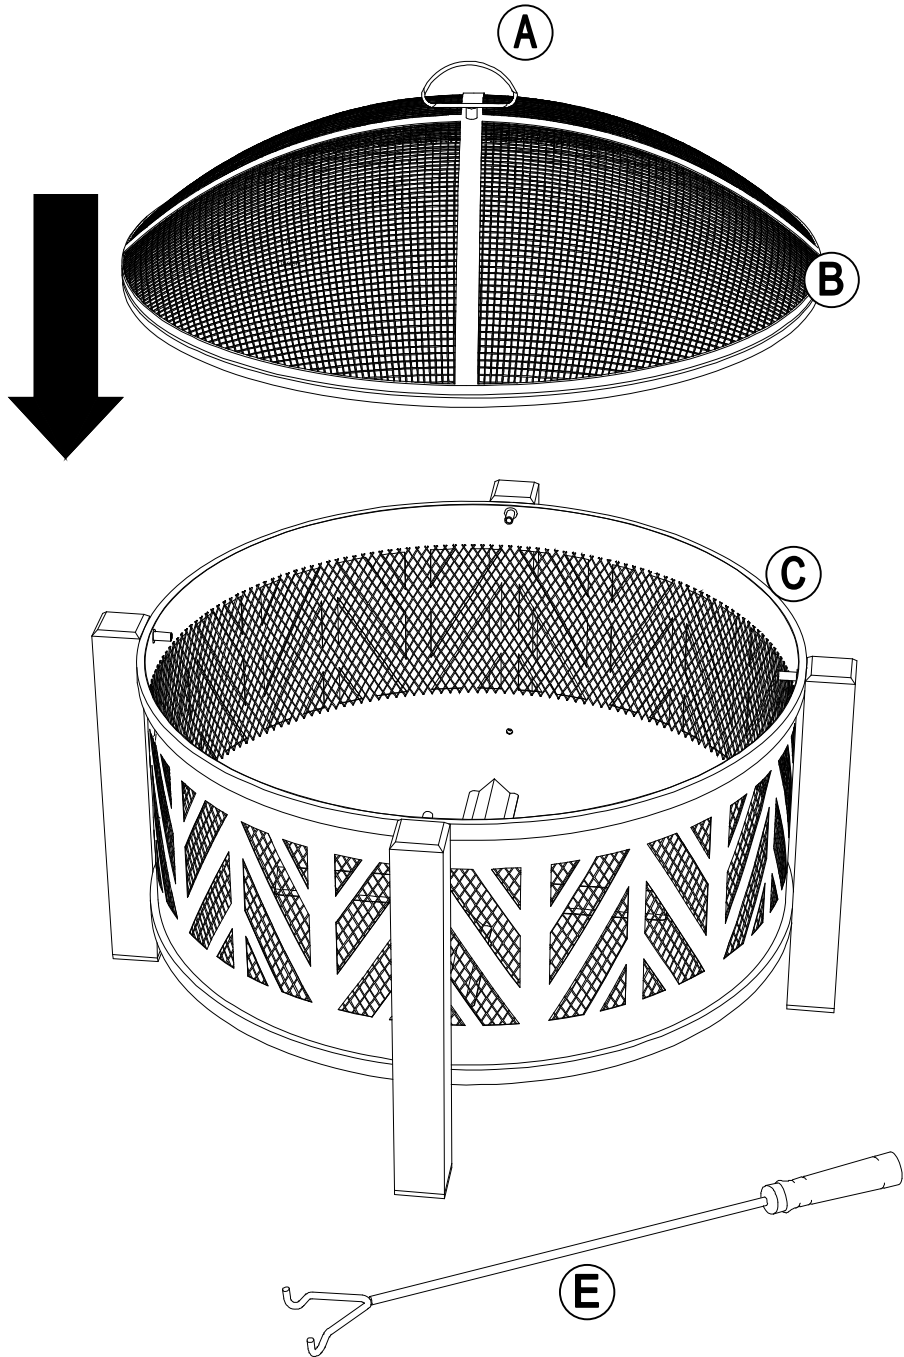

Exploded Drawing

Parts List

Label	Part Number	Description	Qty	Part Image
A	P005100124	Screen Handle	1	
B	P002600042	Mesh Screen	1	
C	P002500100	Fire Bowl	1	
D	P005400297	Leg	4	
E	P002700035	Poker	1	
F	P005000416	Support tube	4	

Hardware Pack

Label	Part Number	Description	Qty	Part Image
AA	R990020765	Bolt M6*50	4	
BB	H010110039	Bolt M6*20	4	
CC	H040020004	Nut M6	1	
DD	H090010017	Wrench M6	1	

Assembly Step 1

Assembly Step 2

Assembly Step 3