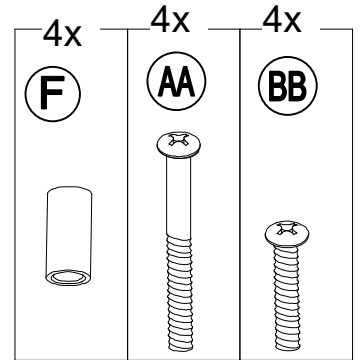

Exploded Drawing

Parts List

Label	Part Number	Description	Qty	Part Image
A	P005100124	Screen Handle	1	
B	P002600042	Mesh Screen	1	
C	P002500100	Fire Bowl	1	
D	P005400297	Leg	4	
E	P002700035	Poker	1	
F	P005000416	Support tube	4	

Hardware Pack

Label	Part Number	Description	Qty	Part Image
AA	R990020765	Bolt M6*50	4	
BB	H010110039	Bolt M6*20	4	
CC	H040020004	Nut M6	1	
DD	H090010017	Wrench M6	1	

Assembly Step 1

Assembly Step 2

Assembly Step 3