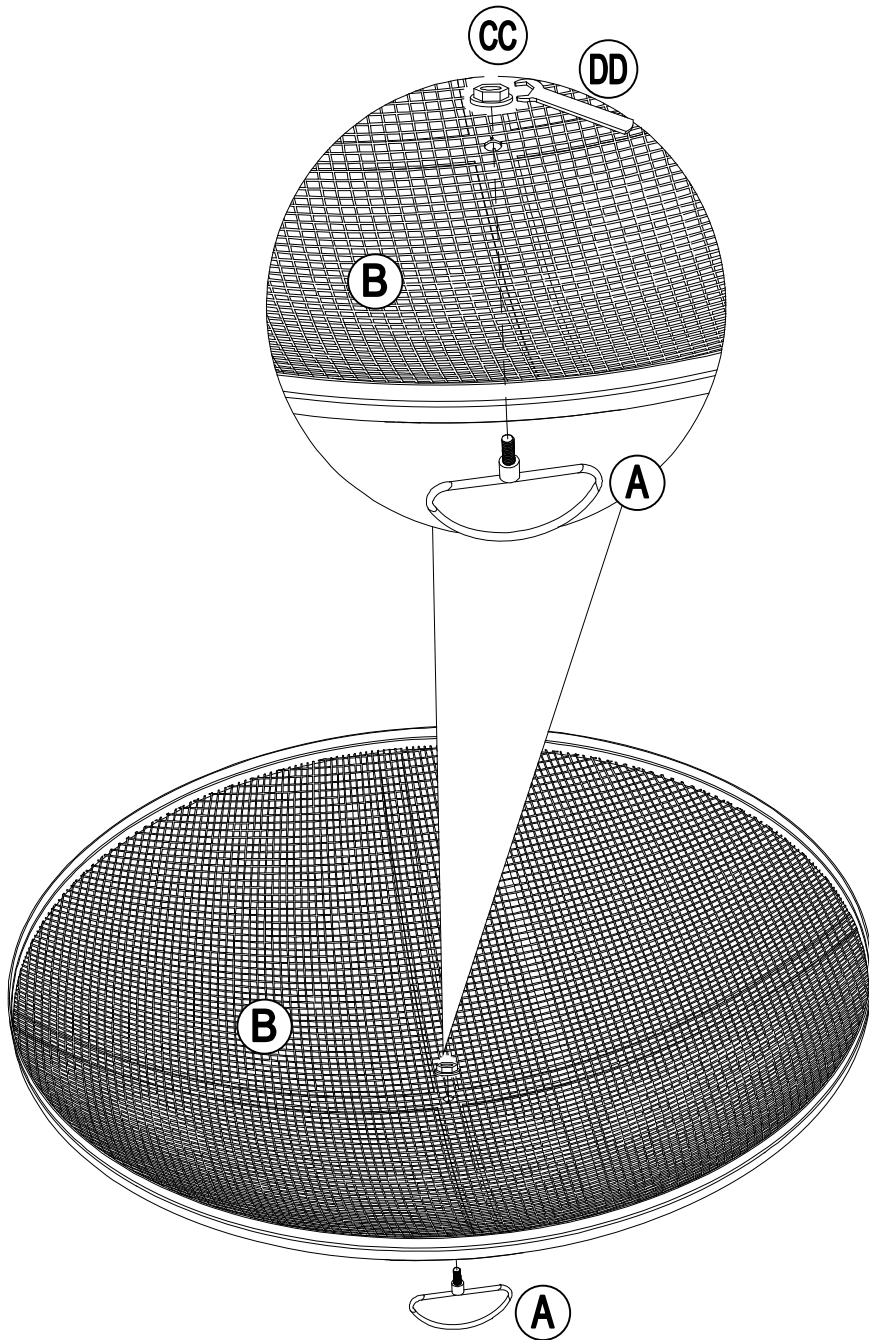

Exploded Drawing

Parts List

Label	Part Number	Description	Qty	Part Image
A	P005100124	Screen Handle	1	
B	P002600042	Mesh Screen	1	
C	P002500100	Fire Bowl	1	
D	P005400297	Leg	4	
E	P002700035	Poker	1	
F	P005000416	Support tube	4	

Hardware Pack

Label	Part Number	Description	Qty	Part Image
AA	R990020765	Bolt M6*50	4	
BB	H010110039	Bolt M6*20	4	
CC	H040020004	Nut M6	1	
DD	H090010017	Wrench M6	1	

Assembly Step 1

Assembly Step 2

Assembly Step 3