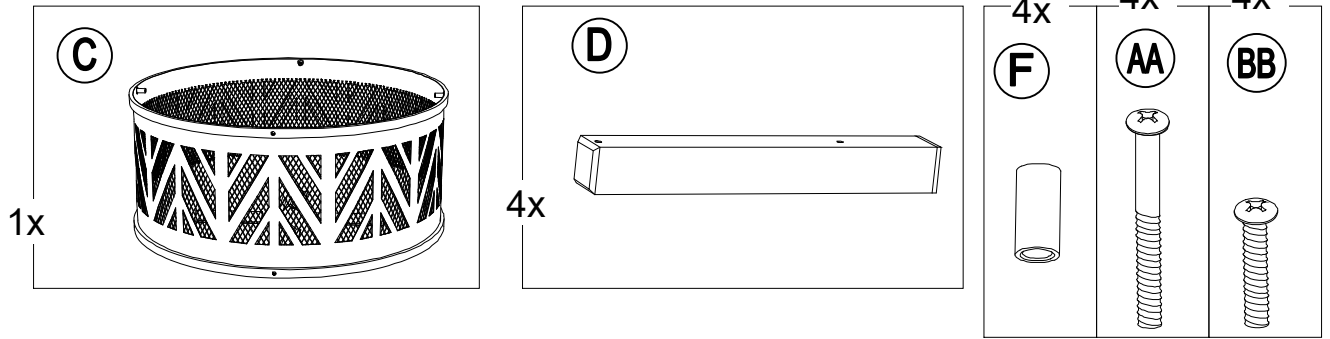

Hardware Pack

Label	Part Number	Description	Qty	Part Image
AA	R990020765	Bolt M6*50	4	
BB	H010110039	Bolt M6*20	4	
CC	H040020004	Nut M6	1	
DD	H090010017	Wrench M6	1	

Assembly Step 1

Assembly Step 2

Assembly Step 3