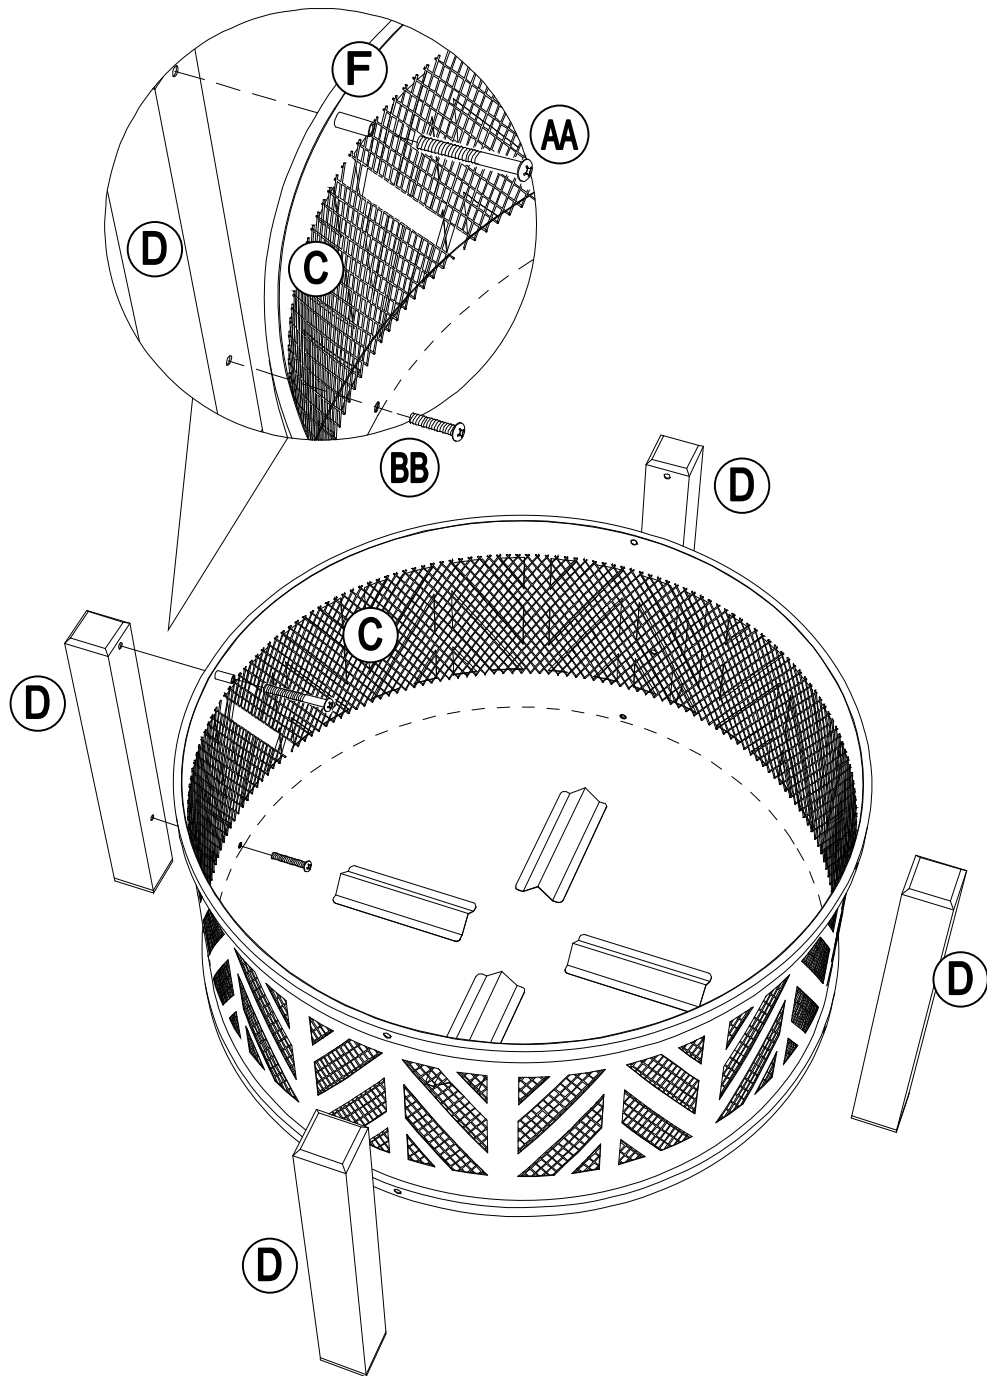

Exploded Drawing

Parts List

Label	Part Number	Description	Qty	Part Image
A	P005100124	Screen Handle	1	
B	P002600042	Mesh Screen	1	
C	P002500100	Fire Bowl	1	
D	P005400297	Leg	4	
E	P002700035	Poker	1	
F	P005000416	Support tube	4	

Hardware Pack

Label	Part Number	Description	Qty	Part Image
AA	R990020765	Bolt M6*50	4	
BB	H010110039	Bolt M6*20	4	
CC	H040020004	Nut M6	1	
DD	H090010017	Wrench M6	1	

Assembly Step 1

Assembly Step 2

Assembly Step 3