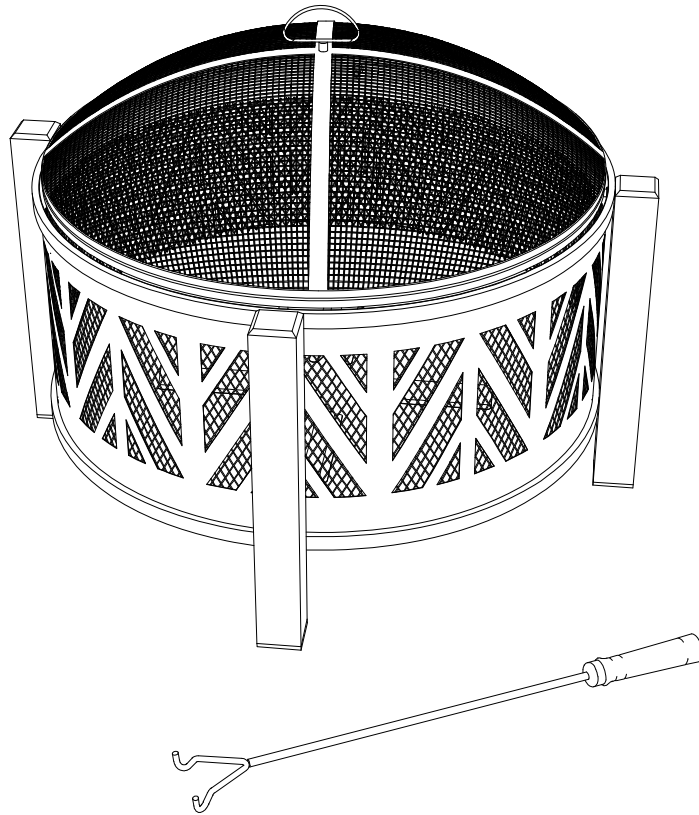

ASSEMBLY INSTRUCTION

Item No.: A301016500

WE HAVE YOU IN MIND, LET US SERVE YOU!

Questions? Issues?

CONTACT US

24 hours / 7 days a week

www.sunjoyonline.com

customer.care@sunjoygroup.com

Toll Free

1-(866)-578-6569