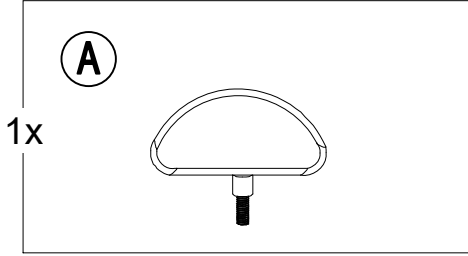

Exploded Drawing

Parts List

Label	Part Number	Description	Qty	Part Image
A	P005100124	Screen Handle	1	
B	P002600042	Mesh Screen	1	
C	P002500100	Fire Bowl	1	
D	P005400297	Leg	4	
E	P002700035	Poker	1	
F	P005000416	Support tube	4	

Hardware Pack

Label	Part Number	Description	Qty	Part Image
AA	R990020765	Bolt M6*50	4	
BB	H010110039	Bolt M6*20	4	
CC	H040020004	Nut M6	1	
DD	H090010017	Wrench M6	1	

Assembly Step 1

Assembly Step 2

Assembly Step 3