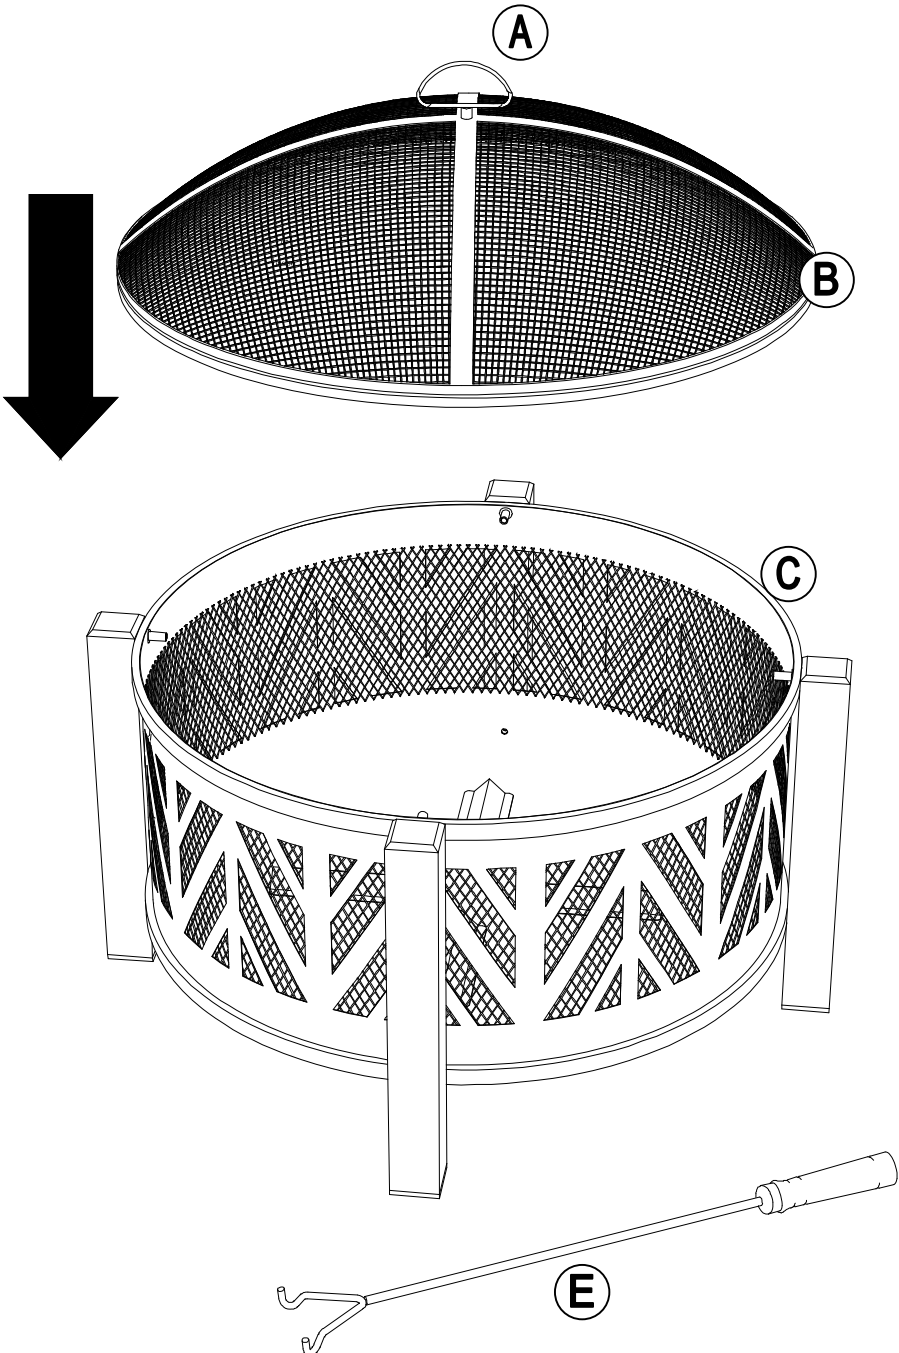

Exploded Drawing

Parts List

Label	Part Number	Description	Qty	Part Image
A	P005100124	Screen Handle	1	
B	P002600042	Mesh Screen	1	
C	P002500100	Fire Bowl	1	
D	P005400297	Leg	4	
E	P002700035	Poker	1	
F	P005000416	Support tube	4	

Hardware Pack

Label	Part Number	Description	Qty	Part Image
AA	R990020765	Bolt M6*50	4	
BB	H010110039	Bolt M6*20	4	
CC	H040020004	Nut M6	1	
DD	H090010017	Wrench M6	1	

Assembly Step 1

Assembly Step 2

Assembly Step 3