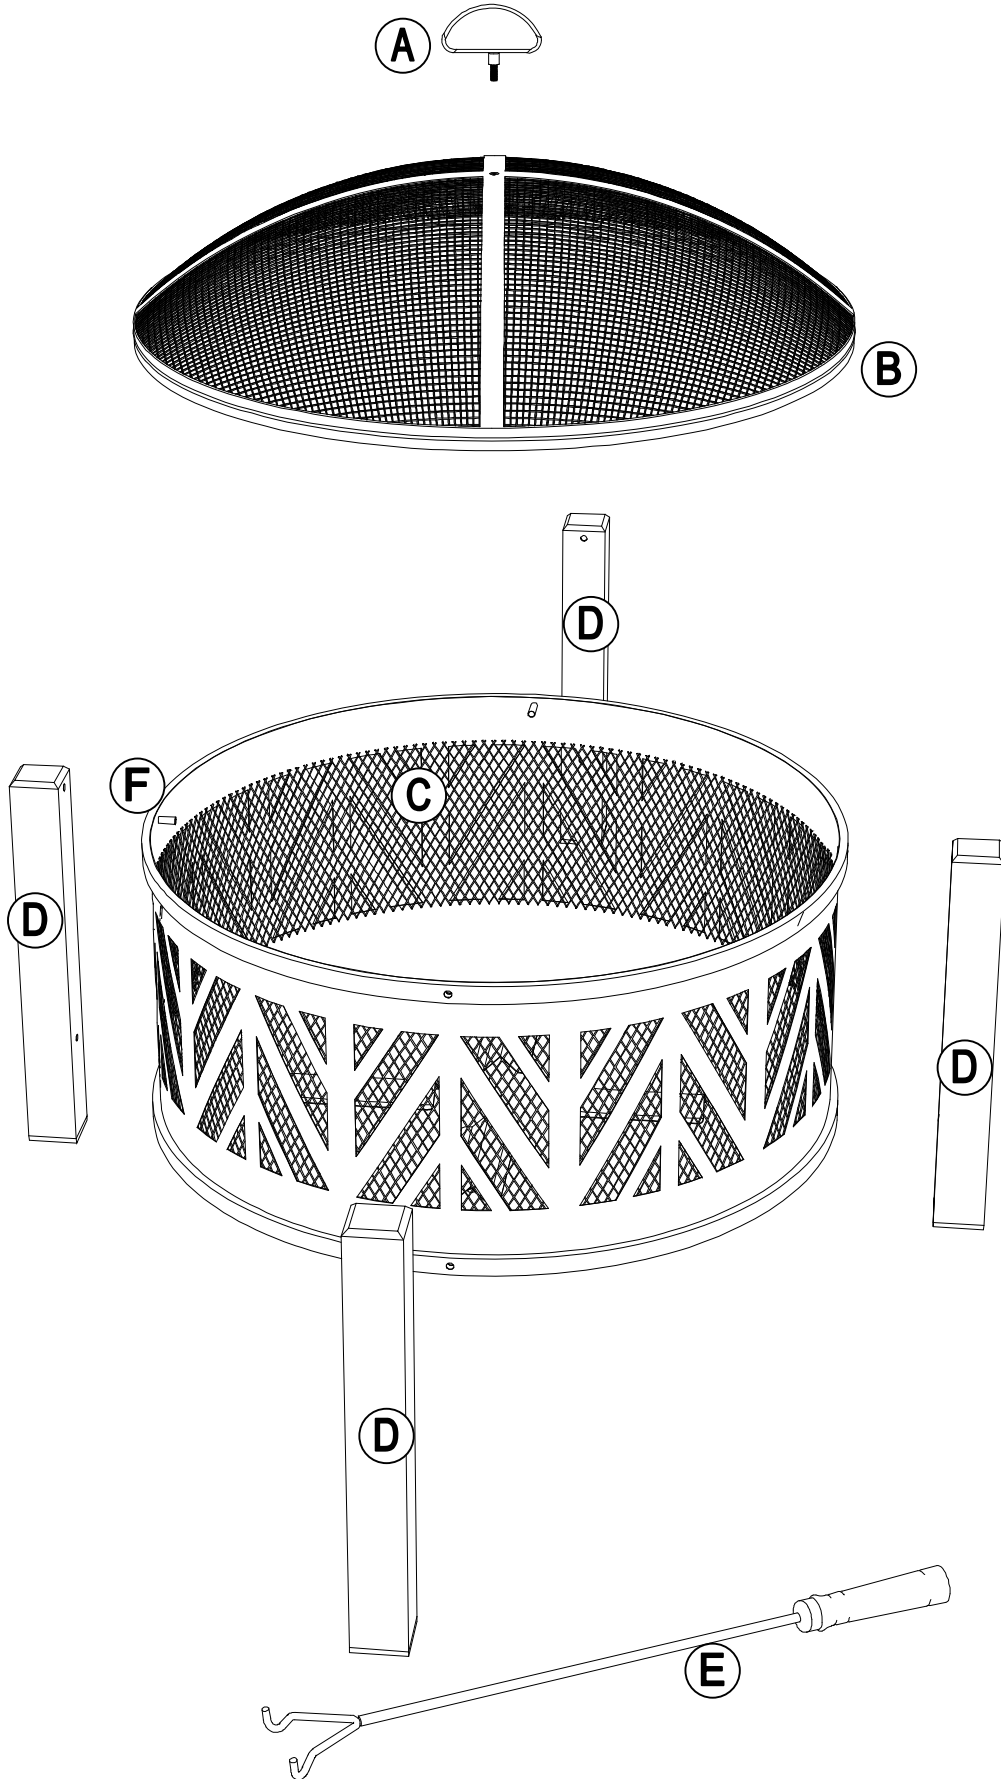

- This fireplace is intended for outdoor use only. NEVER LEAVE A FIRE UNATTENDED.
- DO NOT use the fireplace to cook food. The fireplace is not designed for grilling food.
- DO NOT allow children or pets near the fireplace without supervision.
- DO NOT touch the surface of the fireplace while in use as it may cause burns.
- NEVER burn in vehicles, tents or indoors. CARBON MONOXIDE HAZARD.
- Use a poker and / or heat-resistant gloves to open / close the mesh cover while in use.
- DO NOT use water to extinguish as this is dangerous and can cause damage.
- Burn only untreated wood logs in this fire bowl.
- DO NOT use gasoline or kerosene to start the fire in this fire bowl.
- DO NOT use this fireplace on a wood deck, long or dry grass, leaves, or a combustible surface.
- DO NOT attempt to move the fireplace while it is hot or in use.
- Place the fireplace no closer than 8 ft. from walls or combustibles during use.
- Adequate fire extinguishing material should be readily available.
- The poker handle may become hot during and after use.
- Check local fire regulations and municipal by-laws for information regarding the safe use of this fire pit.

Exploded Drawing

Parts List

Label	Part Number	Description	Qty	Part Image
A	P005100124	Screen Handle	1	
B	P002600042	Mesh Screen	1	
C	P002500100	Fire Bowl	1	
D	P005400297	Leg	4	
E	P002700035	Poker	1	
F	P005000416	Support tube	4	