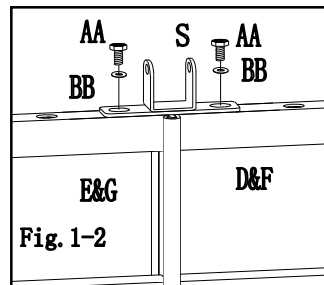

### Hardware Pack 1

Description	Label	Part#	Qty	Image
M6*15 bolt	AA	H010020011	24 PCS	
M6 washer	BB	H050010023	48 PCS	
M6*35 bolt	CC	H010020013	8 PCS	
M6*25 bolt	HH	H010020015	16 PCS	
M6 wrench	II	H090010008	2 PCS	

### Step. 1

Fig.1-1: Insert long screen 1 (D) into long screen 2 (E)

Fig.1-2: Fix middle beam connector (S) to screen, by using bolt (AA) and washer (BB) .

Fig.2-1: Attach assembled screen to post(A).

Fig.2-2: By using bolt (CC) and washer (BB) fix screen to post (A)。

Fig.3: Attach fence (B) to post (A) ,by using bolt (HH) and (BB) .

Fig.4: Attach long netting rod (H) to long screen, short netting rod (I) to short screen, by using bolt (AA) and washer (BB) .

**Hardware Pack 2**