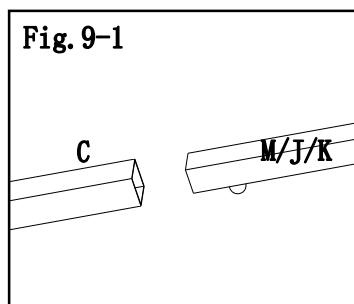

Fig.8: Attach long middle beam (J) short middle beam (K) to beam connector (S), by using bolt (CC) , washer (BB) , nut (DD), cover large canopy to large top frame, do not spread out. .

Fig.9-1: Insert adjustable tube (C) to slanting beam bottom end (M/J/K).