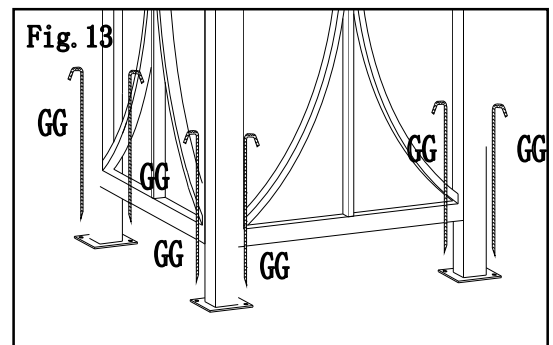

### Step. 3

Fig.10-1: Spread small canopy(C) to small top frame.

Fig.10-2: Adjust tube length (C), till canopy tight.

Fig.11:Spread large canopy (U) to large top frame, fix each corner to adjustable tube (C), then adjust tube length till large canopy tight.

Fig.12:Using small ring (EE) hang mosquito netting (V) on netting rod (H/I). using large ring (FF) hang curtain (W) on screen upper rod (D/E/F/G).

Fig.13:Fix assembled gazebo on ground, by using stake (GG) .