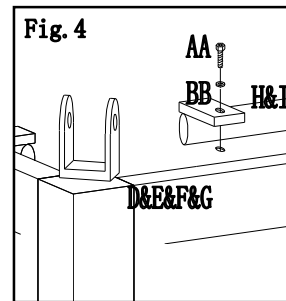

### Hardware Pack 1

Description	Label	Part#	Qty	Image
M6*15 bolt	AA	H010020011	24 PCS	
M6 washer	BB	H050010023	48 PCS	
M6*35 bolt	CC	H010020013	8 PCS	
M6*25 bolt	HH	H010020015	16 PCS	
M6 wrench	II	H090010008	2 PCS	

### Step. 1

Fig.1-1: Insert long screen 1 (D) into long screen 2 (E)

Fig.1-2: Fix middle beam connector (S) to screen, by using bolt (AA) and washer (BB) .

Fig.2-1: Attach assembled screen to post(A).

Fig.2-2: By using bolt (CC) and washer (BB) fix screen to post (A)。

Fig.3: Attach fence (B) to post (A) ,by using bolt (HH) and (BB) .

Fig.4: Attach long netting rod (H) to long screen, short netting rod (I) to short screen, by using bolt (AA) and washer (BB) .

**Hardware Pack 2**

Description	Label	Part#	Qty	Image
M6 washer	BB	H050010023	16 PCS	
M6*35 bolt	CC	H010020013	8PCS	
M6 nut	DD	H040010004	8PCS	

Fig.5-1: Insert slanting bottom tube (M) into slanting beam (L) .

Fig.5-2: Insert slanting beam upper end (L) into large top connector (N). then attach hook (R) to top connector