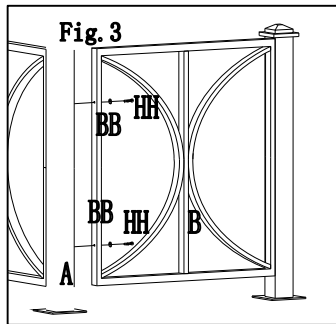

### Hardware Pack 1

Description	Label	Part#	Qty	Image
M6*15 bolt	AA	H010020011	24 PCS	
M6 washer	BB	H050010023	48 PCS	
M6*35 bolt	CC	H010020013	8 PCS	
M6*25 bolt	HH	H010020015	16 PCS	
M6 wrench	II	H090010008	2 PCS	

### Step. 1

Fig.1-1: Insert long screen 1 (D) into long screen 2 (E)

Fig.1-2: Fix middle beam connector (S) to screen, by using bolt (AA) and washer (BB) .

Fig.2-1: Attach assembled screen to post(A).

Fig.2-2: By using bolt (CC) and washer (BB) fix screen to post (A)。

Fig.3: Attach fence (B) to post (A) ,by using bolt (HH) and (BB) .

Fig.4: Attach long netting rod (H) to long screen, short netting rod (I) to short screen, by using bolt (AA) and washer (BB) .

**Hardware Pack 2**

Description	Label	Part#	Qty	Image
M6 washer	BB	H050010023	16 PCS	
M6*35 bolt	CC	H010020013	8PCS	
M6 nut	DD	H040010004	8PCS	

Fig.5-1: Insert slanting bottom tube (M) into slanting beam (L) .

Fig.5-2: Insert slanting beam upper end (L) into large top connector (N). then attach hook (R) to top connector