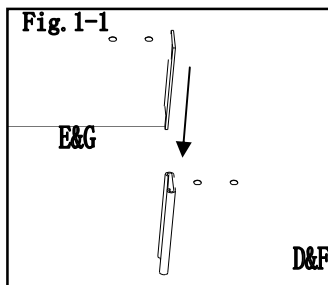

### Hardware Pack 1

Description	Label	Part#	Qty	Image
M6*15 bolt	AA	H010020011	24 PCS	
M6 washer	BB	H050010023	48 PCS	
M6*35 bolt	CC	H010020013	8 PCS	
M6*25 bolt	HH	H010020015	16 PCS	
M6 wrench	II	H090010008	2 PCS	

### Step. 1

Fig.1-1: Insert long screen 1 (D) into long screen 2 (E)

Fig.1-2: Fix middle beam connector (S) to screen, by using bolt (AA) and washer (BB) .

Fig.2-1: Attach assembled screen to post(A).

Fig.2-2: By using bolt (CC) and washer (BB) fix screen to post (A)。

Fig.3: Attach fence (B) to post (A) ,by using bolt (HH) and (BB) .

Fig.4: Attach long netting rod (H) to long screen, short netting rod (I) to short screen, by using bolt (AA) and washer (BB) .

**Hardware Pack 2**

Description	Label	Part#	Qty	Image
M6 washer	BB	H050010023	16 PCS	
M6*35 bolt	CC	H010020013	8PCS	
M6 nut	DD	H040010004	8PCS	

Fig.5-1: Insert slanting bottom tube (M) into slanting beam (L) .

Fig.5-2: Insert slanting beam upper end (L) into large top connector (N). then attach hook (R) to top connector