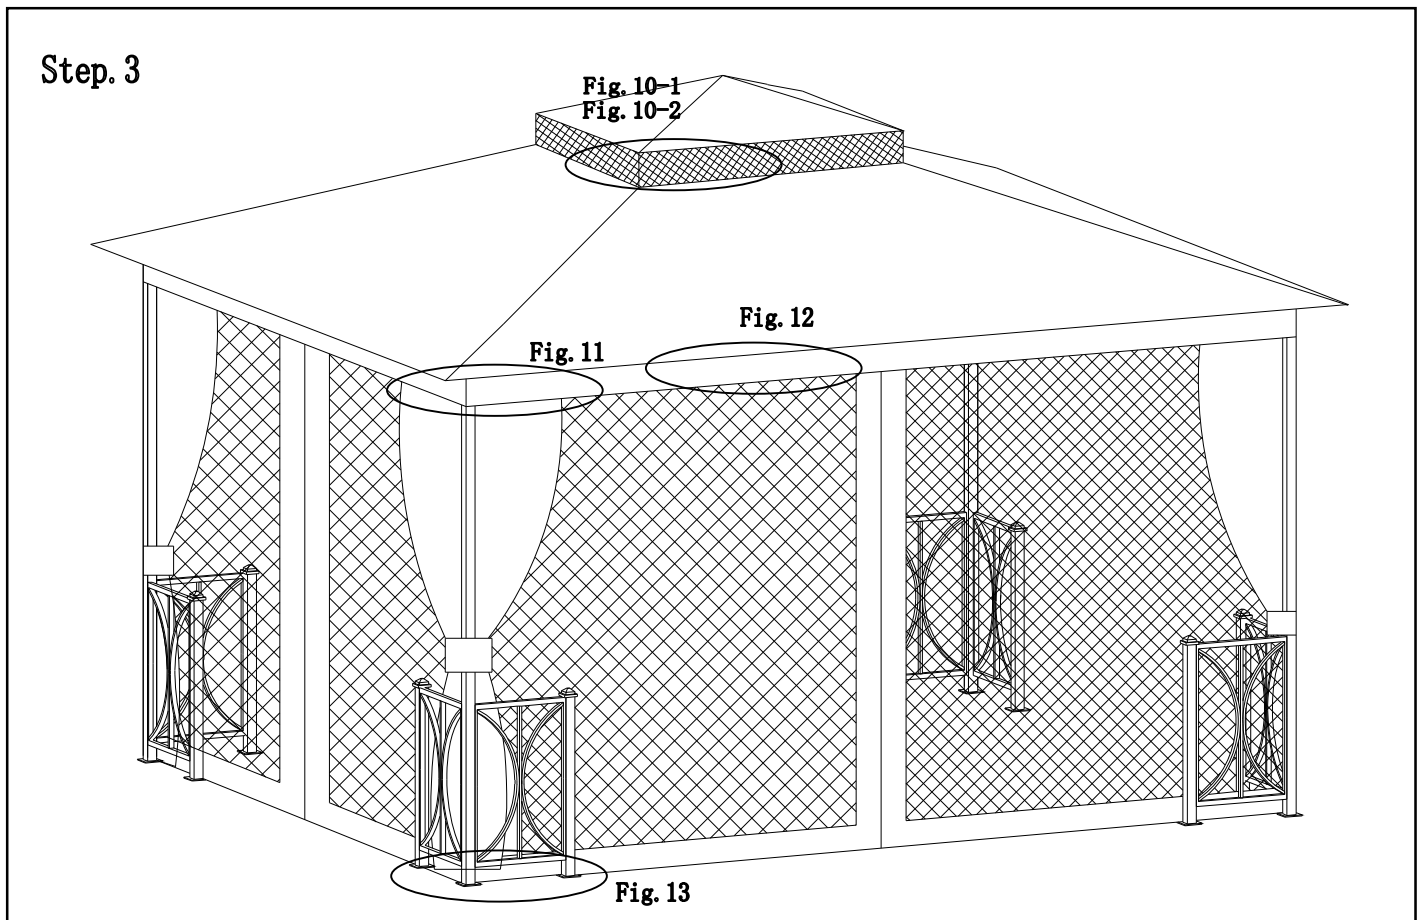

### Step. 3

Fig.10-1: Spread small canopy(C) to small top frame.

Fig.10-2: Adjust tube length (C), till canopy tight.

Fig.11:Spread large canopy (U) to large top frame, fix each corner to adjustable tube (C), then adjust tube length till large canopy tight.

Fig.12:Using small ring (EE) hang mosquito netting (V) on netting rod (H/I). using large ring (FF) hang curtain (W) on screen upper rod (D/E/F/G).

Fig.13:Fix assembled gazebo on ground, by using stake (GG) .