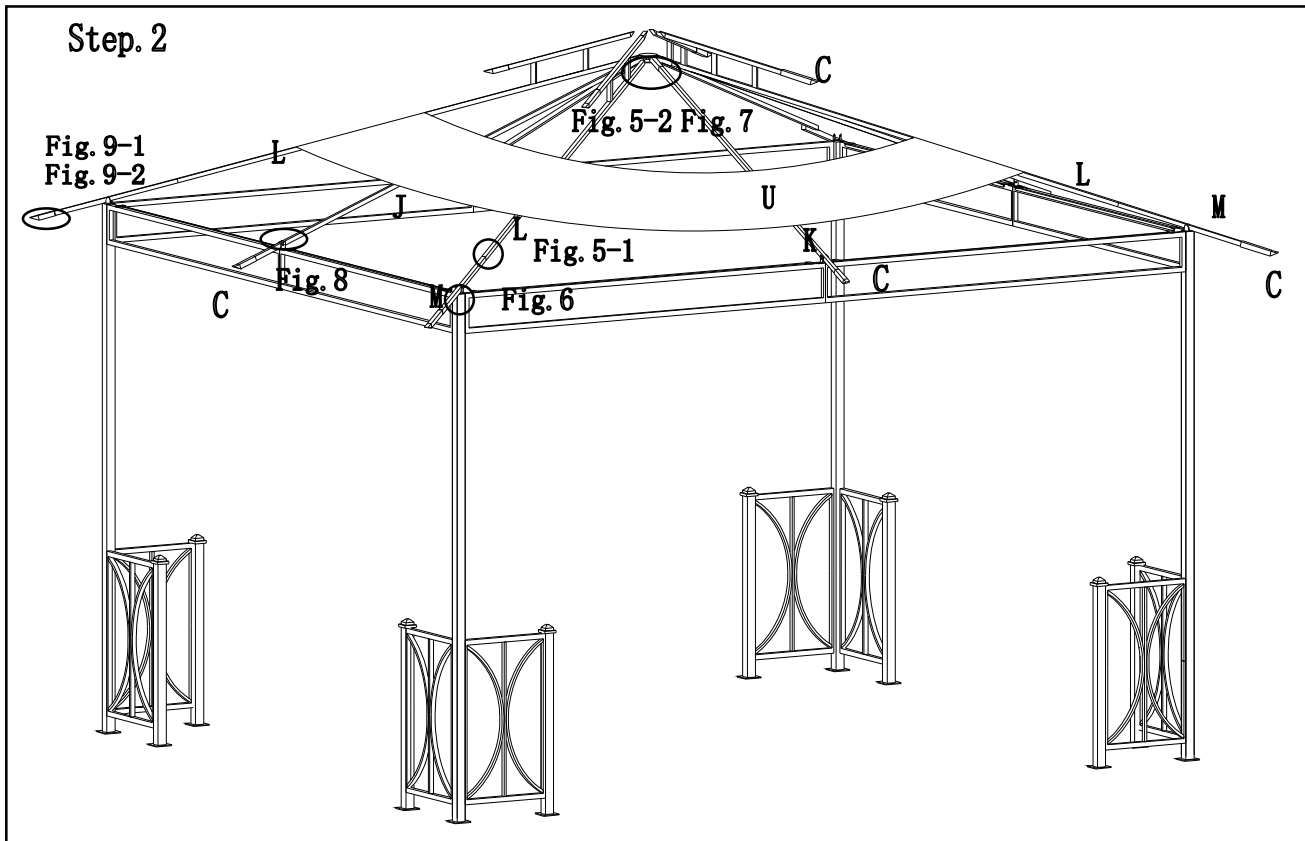

Hardware Pack 2

Description	Label	Part#	Qty	Image
M6 washer	BB	H050010023	16 PCS	
M6*35 bolt	CC	H010020013	8PCS	
M6 nut	DD	H040010004	8PCS