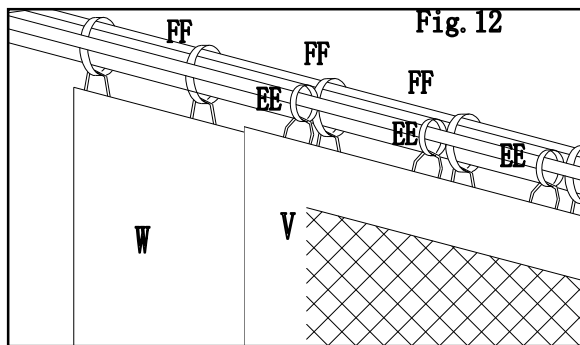

### Step. 3

Fig.10-1: Spread small canopy(C) to small top frame.

Fig.10-2: Adjust tube length (C), till canopy tight.

Fig.11:Spread large canopy (U) to large top frame, fix each corner to adjustable tube (C), then adjust tube length till large canopy tight.

Fig.12:Using small ring (EE) hang mosquito netting (V) on netting rod (H/I). using large ring (FF) hang curtain (W) on screen upper rod (D/E/F/G).

Fig.13:Fix assembled gazebo on ground, by using stake (GG) .