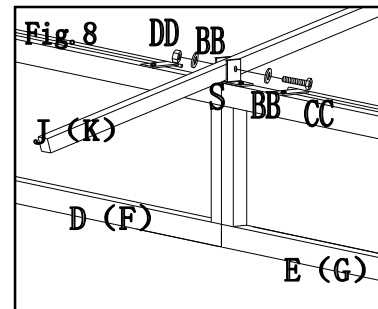

Description	Label	Part#	Qty	Image
M6 washer	BB	H050010023	16 PCS	
M6*35 bolt	CC	H010020013	8PCS	
M6 nut	DD	H040010004	8PCS	

Fig.5-1: Insert slanting bottom tube (M) into slanting beam (L) .

Fig.5-2: Insert slanting beam upper end (L) into large top connector (N). then attach hook (R) to top connector

Fig.6 Attach the assembled slanting beam bottom end (M) to plate top of post (A), by using bolt (CC), washer (BB) and nut (DD) .

Fig.7-2: Attach long middle beam (J) to large top connector (N) , (repeat step for short middle beam (K) .

Fig.8: Attach long middle beam (J) short middle beam (K) to beam connector (S), by using bolt (CC) , washer (BB) , nut (DD), cover large canopy to large top frame, do not spread out. .

Fig.9-1: Insert adjustable tube (C) to slanting beam bottom end (M/J/K).