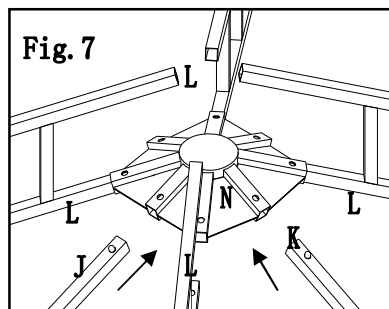

Description	Label	Part#	Qty	Image
M6 washer	BB	H050010023	16 PCS	
M6*35 bolt	CC	H010020013	8PCS	
M6 nut	DD	H040010004	8PCS	

Fig.5-1: Insert slanting bottom tube (M) into slanting beam (L) .

Fig.5-2: Insert slanting beam upper end (L) into large top connector (N). then attach hook (R) to top connector

Fig.6 Attach the assembled slanting beam bottom end (M) to plate top of post (A), by using bolt (CC), washer (BB) and nut (DD) .

Fig.7-2: Attach long middle beam (J) to large top connector (N) , (repeat step for short middle beam (K) .

Fig.8: Attach long middle beam (J) short middle beam (K) to beam connector (S), by using bolt (CC) , washer (BB) , nut (DD), cover large canopy to large top frame, do not spread out. .

Fig.9-1: Insert adjustable tube (C) to slanting beam bottom end (M/J/K).