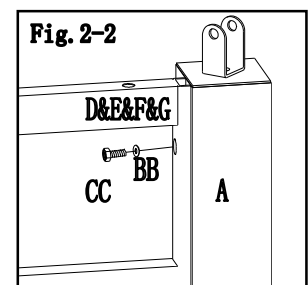

### Hardware Pack 1

Description	Label	Part#	Qty	Image
M6*15 bolt	AA	H010020011	24 PCS	
M6 washer	BB	H050010023	48 PCS	
M6*35 bolt	CC	H010020013	8 PCS	
M6*25 bolt	HH	H010020015	16 PCS	
M6 wrench	II	H090010008	2 PCS	

### Step. 1

Fig.1-1: Insert long screen 1 (D) into long screen 2 (E)

Fig.1-2: Fix middle beam connector (S) to screen, by using bolt (AA) and washer (BB) .

Fig.2-1: Attach assembled screen to post(A).

Fig.2-2: By using bolt (CC) and washer (BB) fix screen to post (A)。

Fig.3: Attach fence (B) to post (A) ,by using bolt (HH) and (BB) .

Fig.4: Attach long netting rod (H) to long screen, short netting rod (I) to short screen, by using bolt (AA) and washer (BB) .

**Hardware Pack 2**