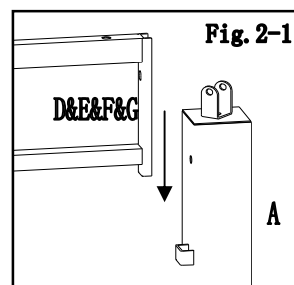

### Hardware Pack 1

Description	Label	Part#	Qty	Image
M6*15 bolt	AA	H010020011	24 PCS	
M6 washer	BB	H050010023	48 PCS	
M6*35 bolt	CC	H010020013	8 PCS	
M6*25 bolt	HH	H010020015	16 PCS	
M6 wrench	II	H090010008	2 PCS	

### Step. 1

Fig.1-1: Insert long screen 1 (D) into long screen 2 (E)

Fig.1-2: Fix middle beam connector (S) to screen, by using bolt (AA) and washer (BB) .

Fig.2-1: Attach assembled screen to post(A).

Fig.2-2: By using bolt (CC) and washer (BB) fix screen to post (A)。

Fig.3: Attach fence (B) to post (A) ,by using bolt (HH) and (BB) .

Fig.4: Attach long netting rod (H) to long screen, short netting rod (I) to short screen, by using bolt (AA) and washer (BB) .

**Hardware Pack 2**