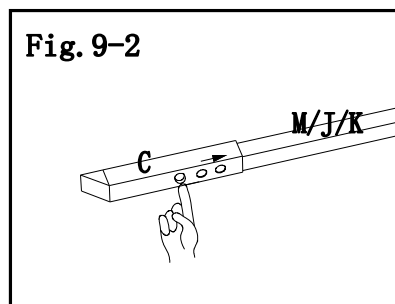

Fig.8: Attach long middle beam (J) short middle beam (K) to beam connector (S), by using bolt (CC) , washer (BB) , nut (DD), cover large canopy to large top frame, do not spread out. .

Fig.9-1: Insert adjustable tube (C) to slanting beam bottom end (M/J/K).