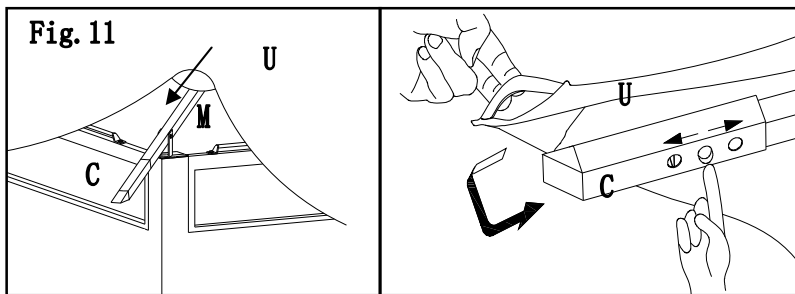

### Step. 3

Fig.10-1: Spread small canopy(C) to small top frame.

Fig.10-2: Adjust tube length (C), till canopy tight.

Fig.11:Spread large canopy (U) to large top frame, fix each corner to adjustable tube (C), then adjust tube length till large canopy tight.

Fig.12:Using small ring (EE) hang mosquito netting (V) on netting rod (H/I). using large ring (FF) hang curtain (W) on screen upper rod (D/E/F/G).

Fig.13:Fix assembled gazebo on ground, by using stake (GG) .