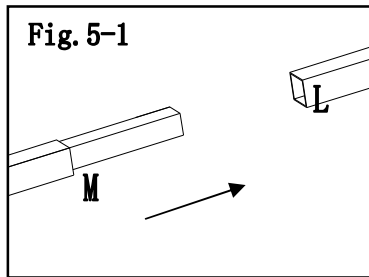

Description	Label	Part#	Qty	Image
M6 washer	BB	H050010023	16 PCS	
M6*35 bolt	CC	H010020013	8PCS	
M6 nut	DD	H040010004	8PCS	

Fig.5-1: Insert slanting bottom tube (M) into slanting beam (L) .

Fig.5-2: Insert slanting beam upper end (L) into large top connector (N). then attach hook (R) to top connector