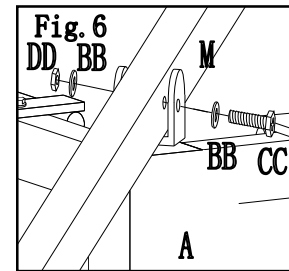

Fig.3: Attach fence (B) to post (A) ,by using bolt (HH) and (BB) .

Fig.4: Attach long netting rod (H) to long screen, short netting rod (I) to short screen, by using bolt (AA) and washer (BB) .

**Hardware Pack 2**

Description	Label	Part#	Qty	Image
M6 washer	BB	H050010023	16 PCS	
M6*35 bolt	CC	H010020013	8PCS	
M6 nut	DD	H040010004	8PCS	

Fig.5-1: Insert slanting bottom tube (M) into slanting beam (L) .

Fig.5-2: Insert slanting beam upper end (L) into large top connector (N). then attach hook (R) to top connector

Fig.6 Attach the assembled slanting beam bottom end (M) to plate top of post (A), by using bolt (CC), washer (BB) and nut (DD) .

Fig.7-2: Attach long middle beam (J) to large top connector (N) , (repeat step for short middle beam (K) .