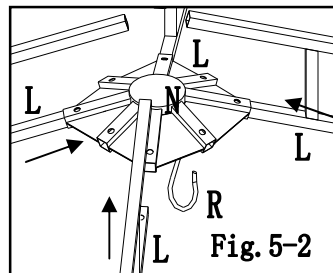

Fig.3: Attach fence (B) to post (A) ,by using bolt (HH) and (BB) .

Fig.4: Attach long netting rod (H) to long screen, short netting rod (I) to short screen, by using bolt (AA) and washer (BB) .

**Hardware Pack 2**

Description	Label	Part#	Qty	Image
M6 washer	BB	H050010023	16 PCS	
M6*35 bolt	CC	H010020013	8PCS	
M6 nut	DD	H040010004	8PCS	

Fig.5-1: Insert slanting bottom tube (M) into slanting beam (L) .

Fig.5-2: Insert slanting beam upper end (L) into large top connector (N). then attach hook (R) to top connector

Fig.6 Attach the assembled slanting beam bottom end (M) to plate top of post (A), by using bolt (CC), washer (BB) and nut (DD) .

Fig.7-2: Attach long middle beam (J) to large top connector (N) , (repeat step for short middle beam (K) .

Fig.8: Attach long middle beam (J) short middle beam (K) to beam connector (S), by using bolt (CC) , washer (BB) , nut (DD), cover large canopy to large top frame, do not spread out. .

Fig.9-1: Insert adjustable tube (C) to slanting beam bottom end (M/J/K).