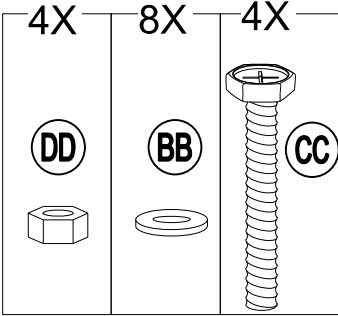

Label	Part Number	Description	Qty	Part Image
A	P000400889	Left Frame	4	
B	P000400888	Right Frame	4	
C	P000200455	Post	4	
D	P000501168	Big Top Connector	1	
E	P005800001	Hook	1	
F	P000601332	Slanting beam upper tube	4	
G	P000601334	Middle beam	4	
H	P000601333	Slanting beam lower tube	4	
I	P005700654	Adjust tube	12	
J	P001100547	Small Canopy	1	
K	P001100548	Large Canopy	1	

Hardware Pack					
Label	Part Number	Description	Qty	Add	Part Image
AA	H010020012	Bolt M6*20	28	3	
BB	H050010057	Flat Washer M6	44	5	
CC	H010020022	Bolt M6*40	8	1	
DD	H040050011	Nut M6	8	1	
EE	R070030006	Plastic Cap M6	16	2	
FF	H050020017	Spring Washer M6	28	3	
GG	H070010003	Stake Dia. 8*180	12	0	
WW	H090010002	Wrench M6	2	0	

1

2

3

4

5

6

7

8