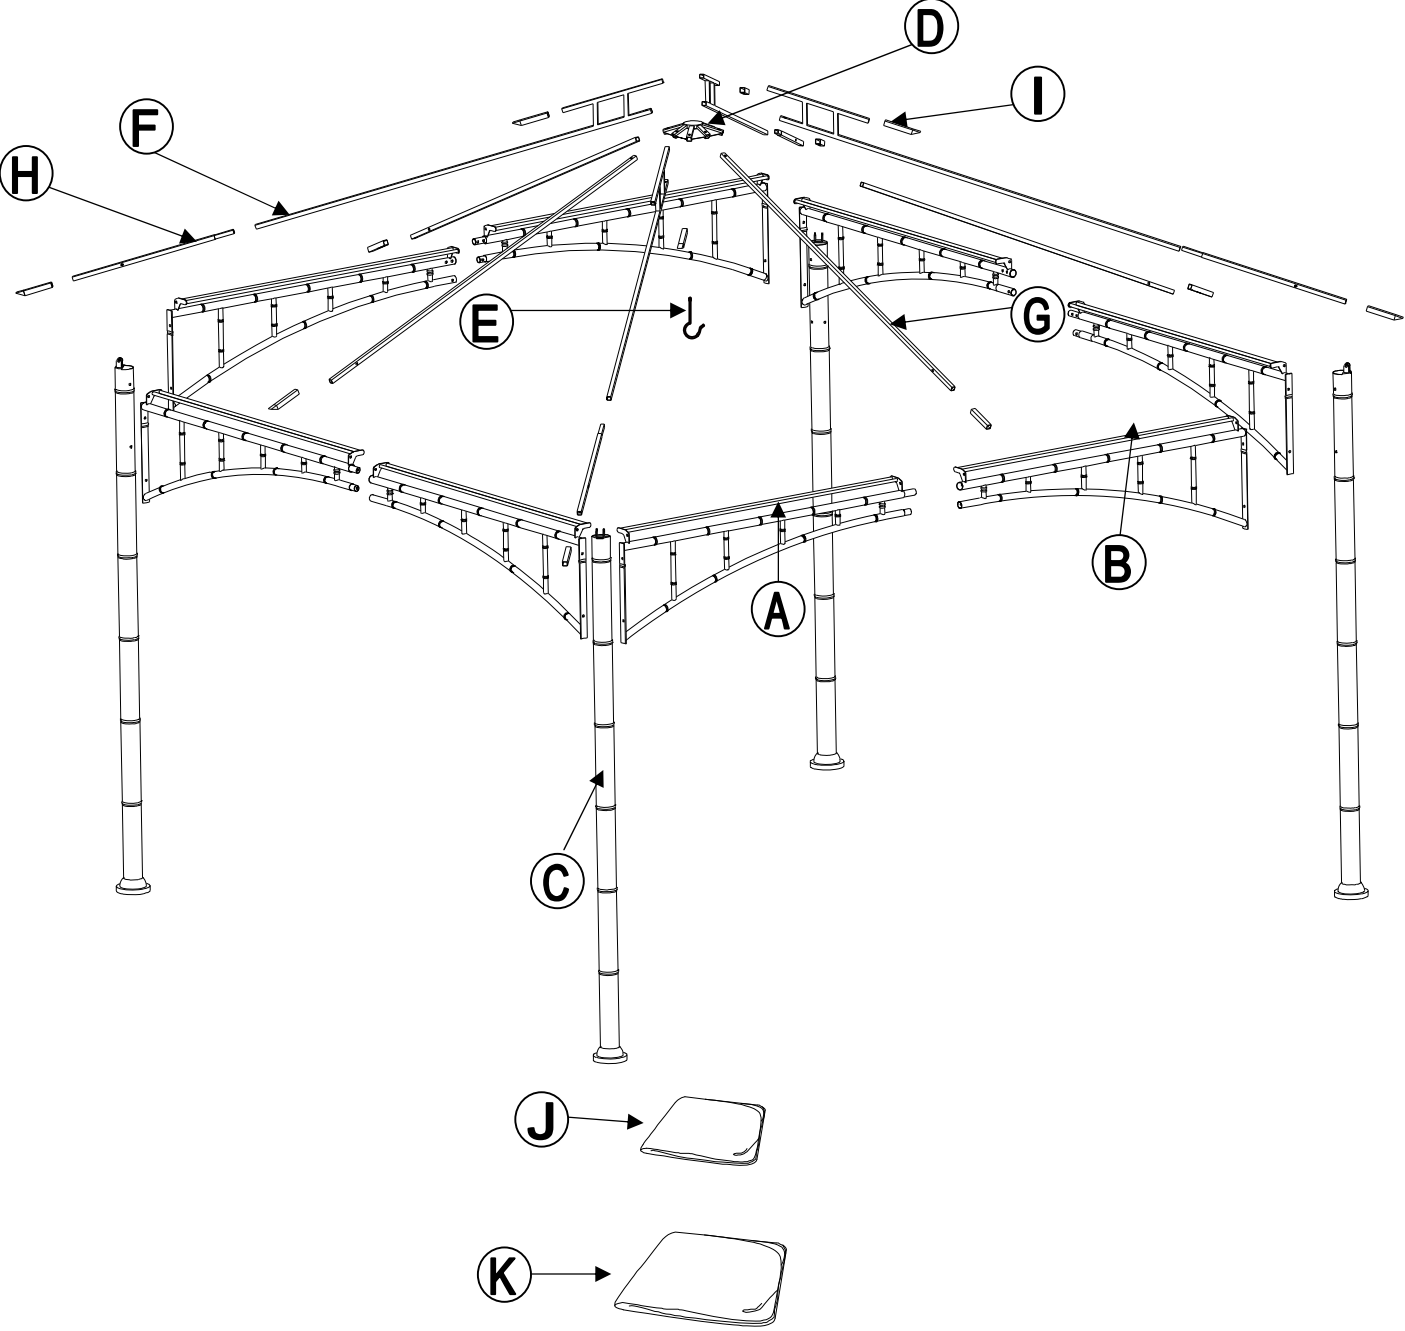

EXPLODED DRAWING