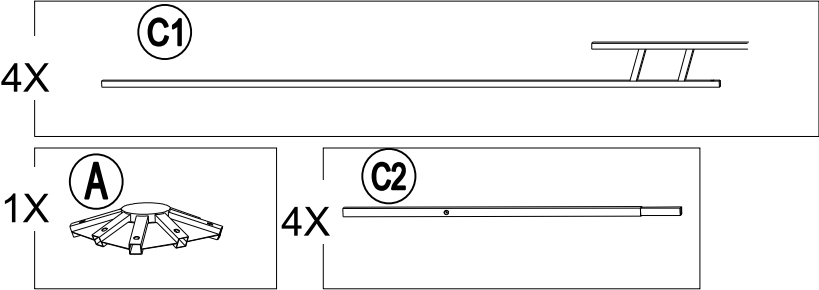

Label	Part Number	Description	Qty	Part Image
A	P000400889	Left Frame	4	
B	P000400888	Right Frame	4	
C	P000200455	Post	4	
D	P000501168	Big Top Connector	1	
E	P005800001	Hook	1	
F	P000601332	Slanting beam upper tube	4	
G	P000601334	Middle beam	4	
H	P000601333	Slanting beam lower tube	4	
I	P005700654	Adjust tube	12	
J	P001100547	Small Canopy	1	
K	P001100548	Large Canopy	1	

Hardware Pack					
Label	Part Number	Description	Qty	Add	Part Image
AA	H010020012	Bolt M6*20	28	3	
BB	H050010057	Flat Washer M6	44	5	
CC	H010020022	Bolt M6*40	8	1	
DD	H040050011	Nut M6	8	1	
EE	R070030006	Plastic Cap M6	16	2	
FF	H050020017	Spring Washer M6	28	3	
GG	H070010003	Stake Dia. 8*180	12	0	
WW	H090010002	Wrench M6	2	0	

1

2

3

4

5

6

7

8