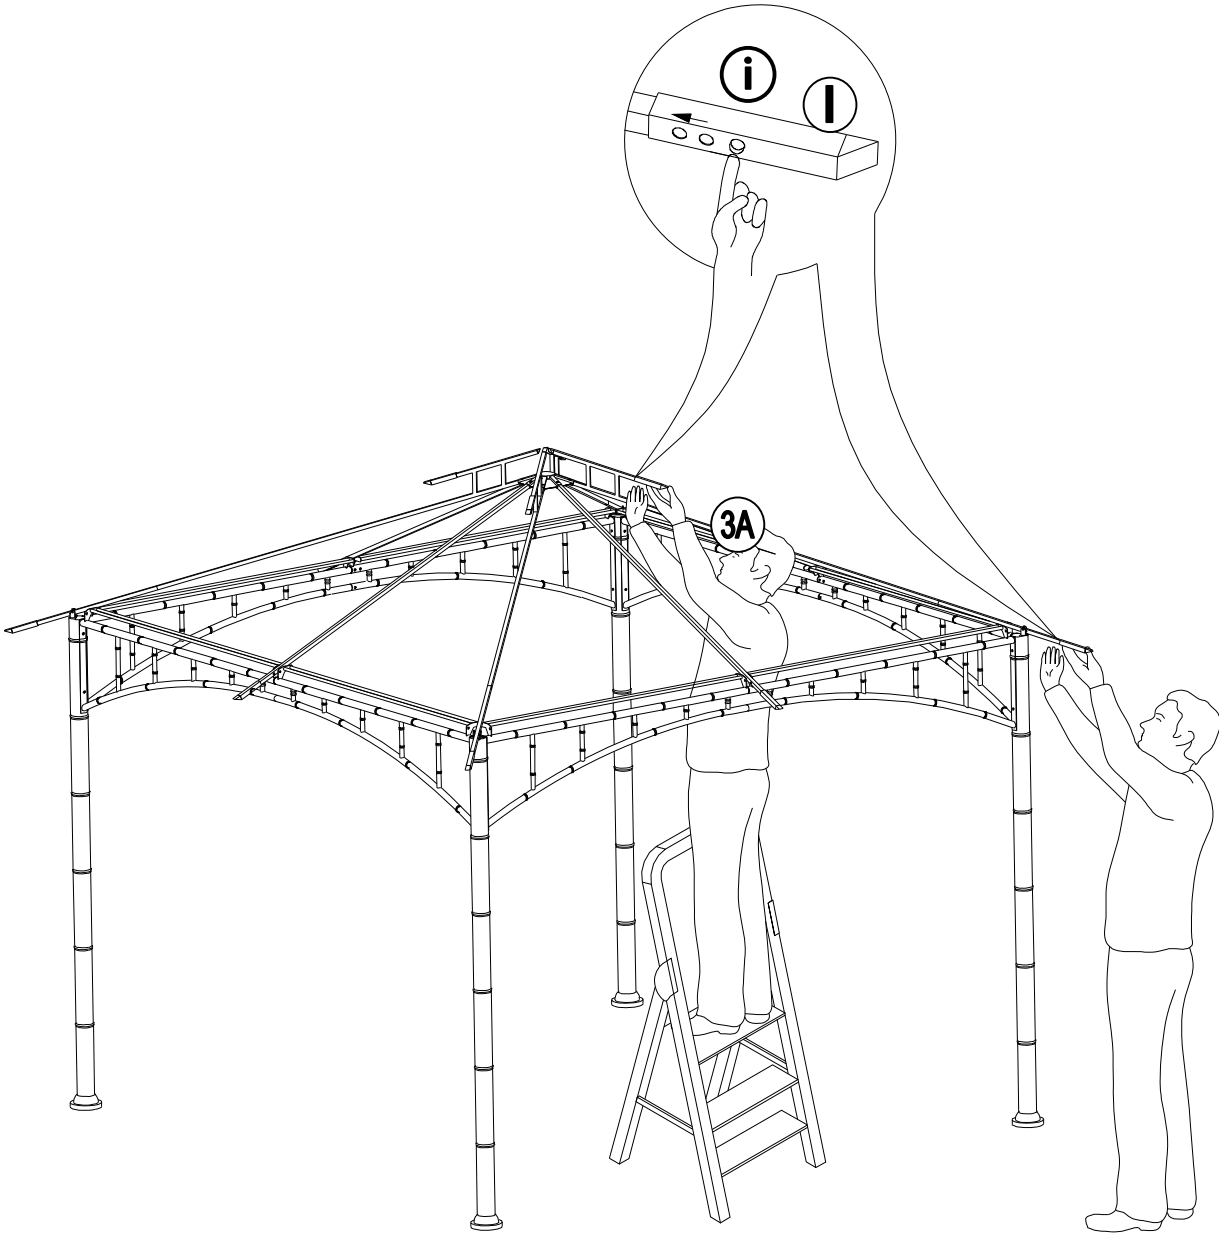

Label	Part Number	Description	Qty	Part Image
A	P000400889	Left Frame	4	
B	P000400888	Right Frame	4	
C	P000200455	Post	4	
D	P000501168	Big Top Connector	1	
E	P005800001	Hook	1	
F	P000601332	Slanting beam upper tube	4	
G	P000601334	Middle beam	4	
H	P000601333	Slanting beam lower tube	4	
I	P005700654	Adjust tube	12	
J	P001100547	Small Canopy	1	
K	P001100548	Large Canopy	1	

1

2

3

4

5

6

7

8