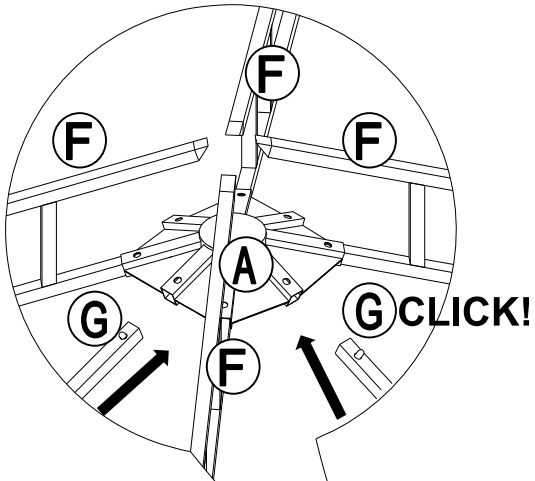

Label	Part Number	Description	Qty	Part Image
A	P000400889	Left Frame	4	
B	P000400888	Right Frame	4	
C	P000200455	Post	4	
D	P000501168	Big Top Connector	1	
E	P005800001	Hook	1	
F	P000601332	Slanting beam upper tube	4	
G	P000601334	Middle beam	4	
H	P000601333	Slanting beam lower tube	4	
I	P005700654	Adjust tube	12	
J	P001100547	Small Canopy	1	
K	P001100548	Large Canopy	1	

Hardware Pack					
Label	Part Number	Description	Qty	Add	Part Image
AA	H010020012	Bolt M6*20	28	3	
BB	H050010057	Flat Washer M6	44	5	
CC	H010020022	Bolt M6*40	8	1	
DD	H040050011	Nut M6	8	1	
EE	R070030006	Plastic Cap M6	16	2	
FF	H050020017	Spring Washer M6	28	3	
GG	H070010003	Stake Dia. 8*180	12	0	
WW	H090010002	Wrench M6	2	0	

1

2

3

4

5

6

7

8