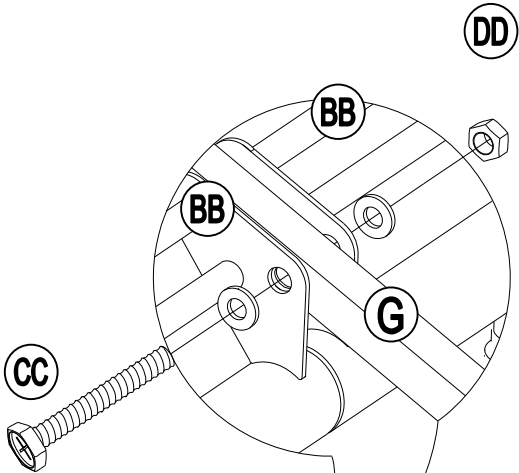

Label	Part Number	Description	Qty	Part Image
A	P000400889	Left Frame	4	
B	P000400888	Right Frame	4	
C	P000200455	Post	4	
D	P000501168	Big Top Connector	1	
E	P005800001	Hook	1	
F	P000601332	Slanting beam upper tube	4	
G	P000601334	Middle beam	4	
H	P000601333	Slanting beam lower tube	4	
I	P005700654	Adjust tube	12	
J	P001100547	Small Canopy	1	
K	P001100548	Large Canopy	1	

Hardware Pack					
Label	Part Number	Description	Qty	Add	Part Image
AA	H010020012	Bolt M6*20	28	3	
BB	H050010057	Flat Washer M6	44	5	
CC	H010020022	Bolt M6*40	8	1	
DD	H040050011	Nut M6	8	1	
EE	R070030006	Plastic Cap M6	16	2	
FF	H050020017	Spring Washer M6	28	3	
GG	H070010003	Stake Dia. 8*180	12	0	
WW	H090010002	Wrench M6	2	0	

1

2

3

4

5

6

7

8