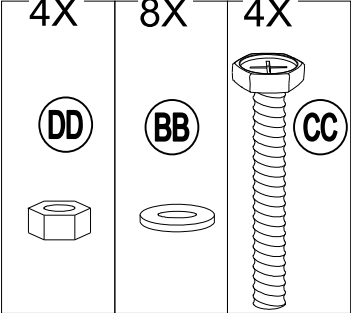

Label	Part Number	Description	Qty	Part Image
A	P000400889	Left Frame	4	
B	P000400888	Right Frame	4	
C	P000200455	Post	4	
D	P000501168	Big Top Connector	1	
E	P005800001	Hook	1	
F	P000601332	Slanting beam upper tube	4	
G	P000601334	Middle beam	4	
H	P000601333	Slanting beam lower tube	4	
I	P005700654	Adjust tube	12	
J	P001100547	Small Canopy	1	
K	P001100548	Large Canopy	1	

Hardware Pack					
Label	Part Number	Description	Qty	Add	Part Image
AA	H010020012	Bolt M6*20	28	3	
BB	H050010057	Flat Washer M6	44	5	
CC	H010020022	Bolt M6*40	8	1	
DD	H040050011	Nut M6	8	1	
EE	R070030006	Plastic Cap M6	16	2	
FF	H050020017	Spring Washer M6	28	3	
GG	H070010003	Stake Dia. 8*180	12	0	
WW	H090010002	Wrench M6	2	0	

1

2

3

4

5

6

7

8