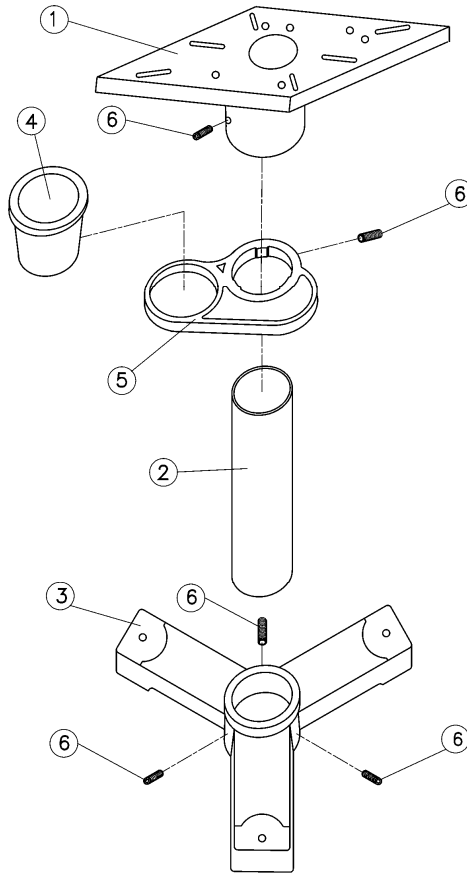

JPS-2A Pedestal Stand (#577172)

Guard Assembly

Index No.	Part No.	Description	Size	Qty
1.....	JPS2A-1	Support Plate.....		1
2.....	JPS2A-2	Column.....		1
3.....	JPS2A-3	Base.....		1
4.....	JPS2A-4	Water Cup.....		1
5.....	JPS2A-5	Tool Tray.....		1
6.....	TS-1524061	Set Screw.....	M8x25.....	5