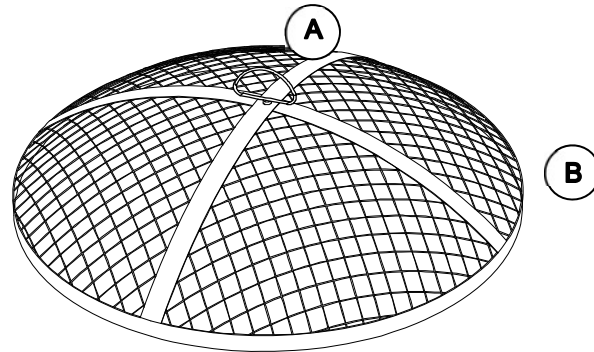

Assembly Step