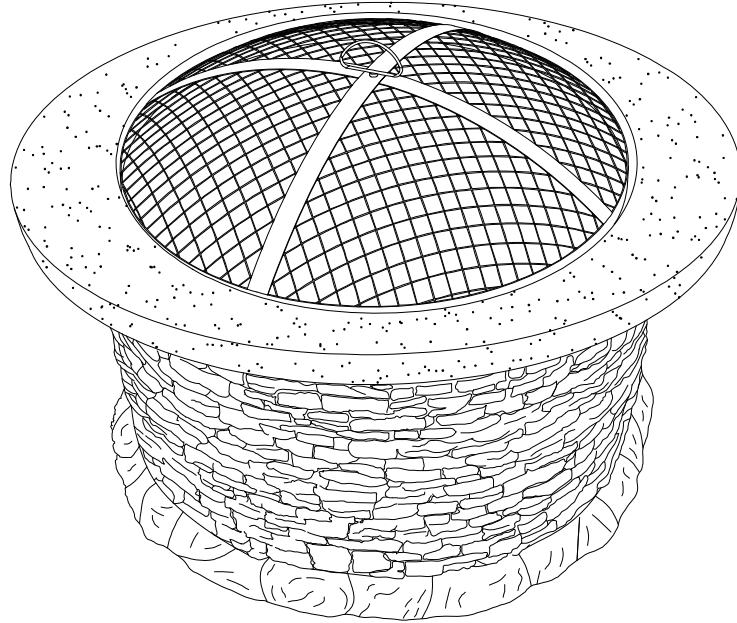

ASSEMBLY INSTRUCTION

Item No.: A301016200

WE HAVE YOU IN MIND, LET US SERVE YOU!

Questions? Issues?

CONTACT US

24 hours / 7 days a week

 www.sunjoyonline.com

 customer.care@sunjoygroup.com