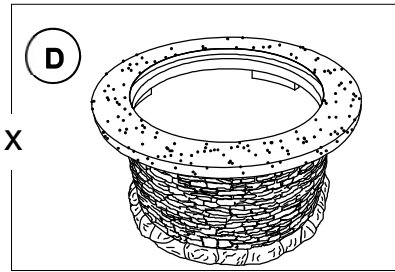

Exploded Drawing

Parts List

| Label | Part Number | Description | Qty | Part Image |
|-------|-------------|---------------------------------|-----|---|
| A | P005100124 | Screen Handle (preassembled) | 1 |  |
| B | P002600044 | Mesh Screen | 1 |  |
| C | P002500102 | Fire Bowl | 1 |  |
| D | P000100274 | Base | 1 |  |
| E | P002700035 | Poker | 1 |  |

Hardware Pack

| Label | Part Number | Description | Qty | Part Image |
|-------|-------------|---------------------------|-----|---|
| AA | H040020004 | Bolt M6 (preassembled) | 1 |  |

Assembly Step

Cleaning and Maintenance