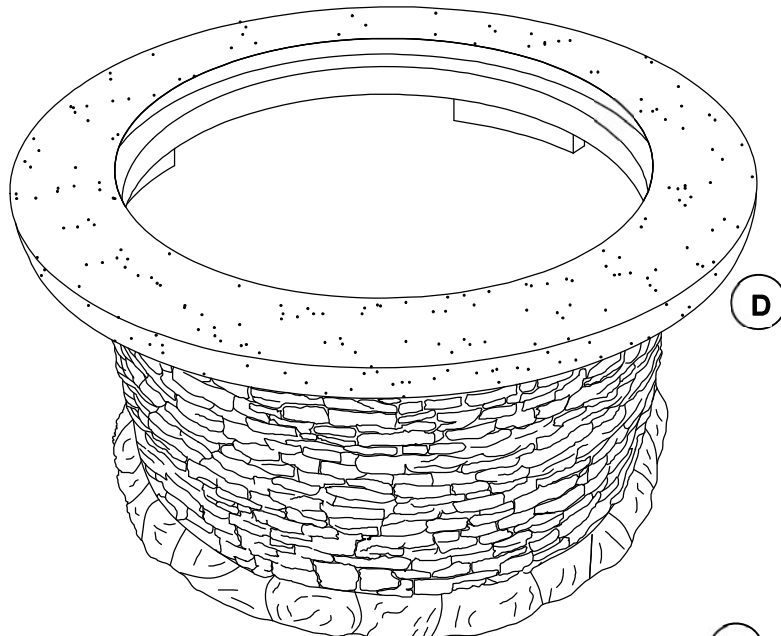

Assembly Step