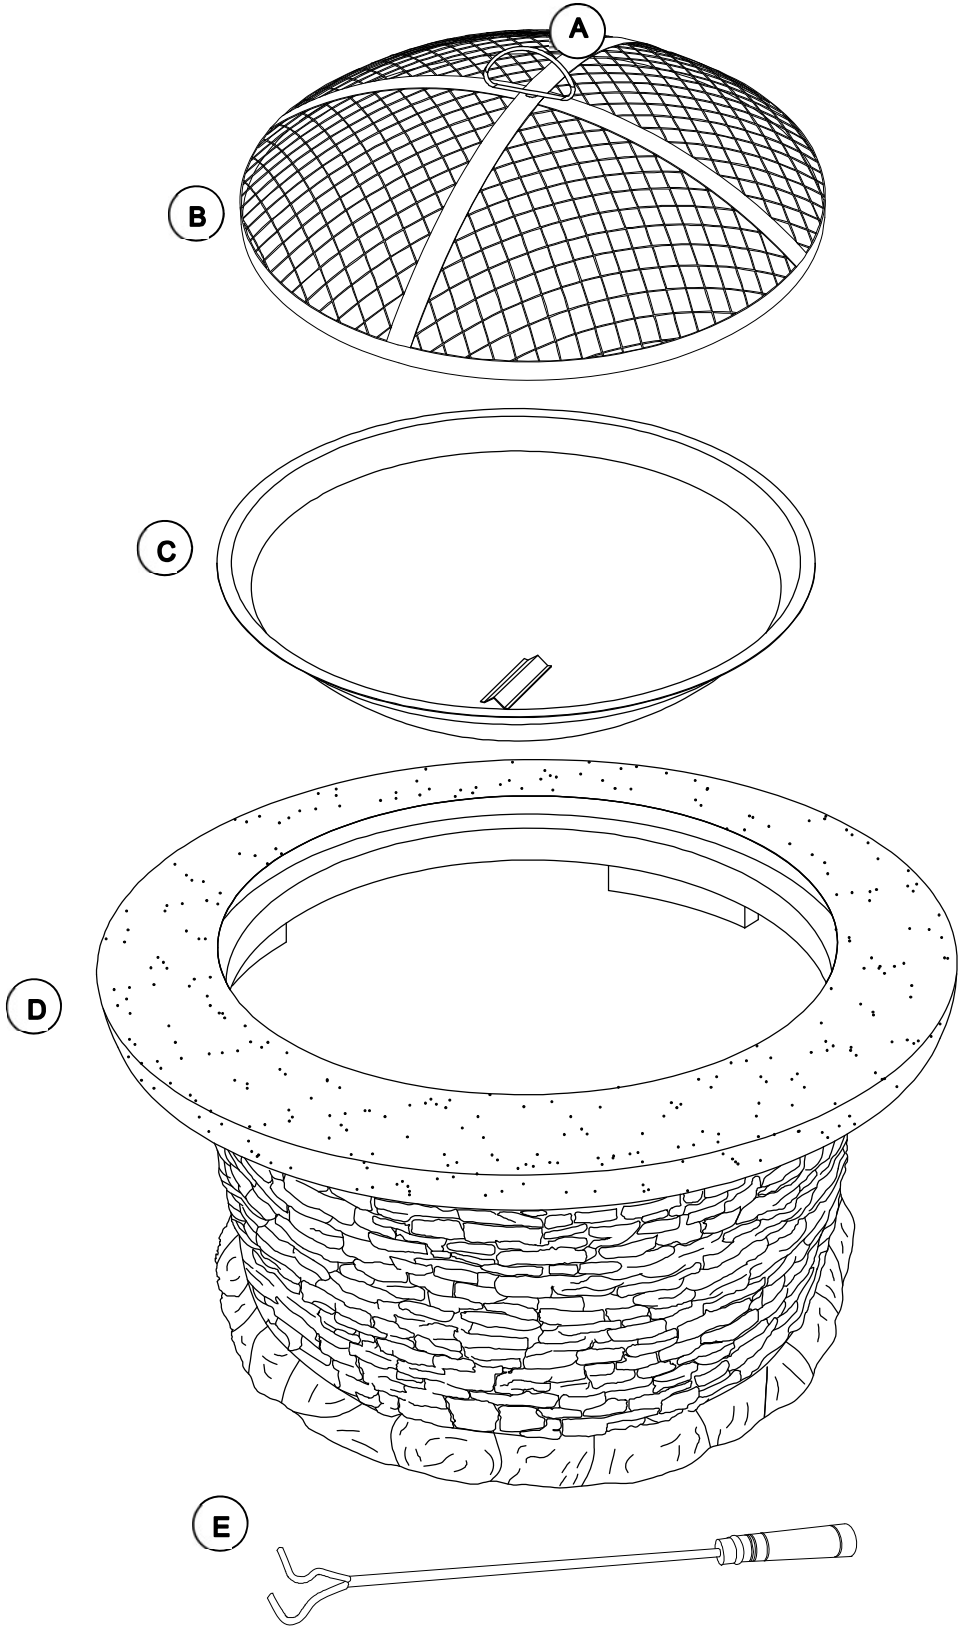

Exploded Drawing

Parts List

| Label | Part Number | Description | Qty | Part Image |
|-------|-------------|---------------------------------|-----|---|
| A | P005100124 | Screen Handle (preassembled) | 1 |  |
| B | P002600044 | Mesh Screen | 1 |  |
| C | P002500102 | Fire Bowl | 1 |  |
| D | P000100274 | Base | 1 |  |
| E | P002700035 | Poker | 1 |  |