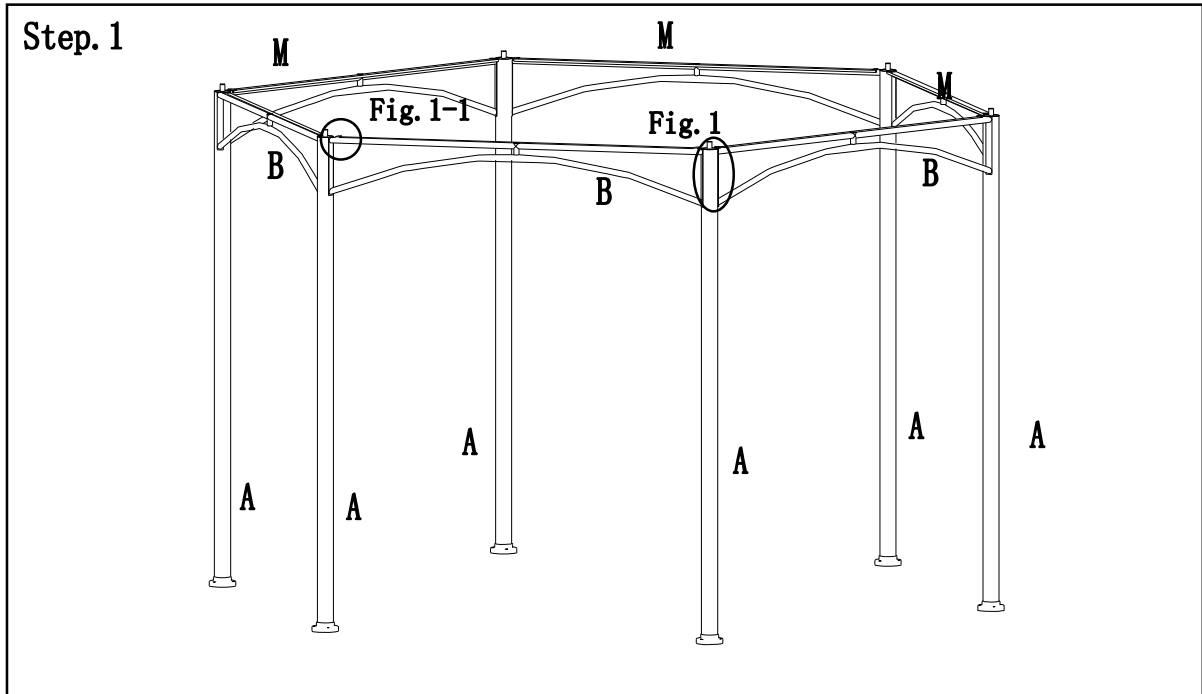

Parts List

Description	Label	Part#	Qty	Image
Post	A	P000200457	6	
Across screen	B	P000400894	6	
Slanting beam	C	P000601341	6	
Middle beam	D	P000601340	6	
Large top frame	E	P000501175	6	
Small top slanting beam	F	P000601339	6	
Small top connector	G	P000501174	1	
hook	H	P005800001	1	
Adjustable tube	I	P005700658	18	
Small canopy	J	P001100551	1	
Large canopy	K	P001100552	1	
Mosquito netting	L	P001200214	1	
Netting rod	M	P005700659	6	

Hardware Pack 1

Description	Label	Part#	Qty	Image
Knob	AA	P005100262	42	

Fig.1:Using knob (AA) lock across screen (B) and post (A) together.

Fig.1-1:Using knob (AA) , attach netting rod (M) to screen (B).

Hardware Pack 2

Fig.2:Attach large top frame(E) together , then fasten by using knob(I)。

Fig.3: Insert slanting beam bottom end(C) into connector of

Fig.4:Insert slanting beam upper end(C) into large top frame(E)。

Fig.5:insert middle beam upper end (D) into large top frame (E) 。

Fig.6:Insert middle beam bottom end (D) into across beam(B)。 then put large canopy (K) on large top frame, do not spread

Fig.7: Attach adjustable tube (I) to slanting middle beam, small top slanting beam bottom end and adjust tube length shortest.