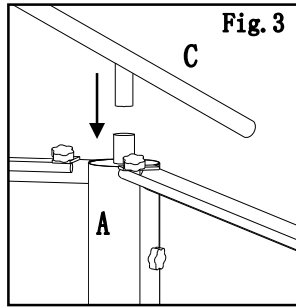

Hardware Pack 1

Description	Label	Part#	Qty	Image
Knob	AA	P005100262	42	

Fig.1:Using knob (AA) lock across screen (B) and post (A) together.

Fig.1-1:Using knob (AA) , attach netting rod (M) to screen (B).

Hardware Pack 2

Fig.2:Attach large top frame(E) together , then fasten by using knob(I)。

Fig.3: Insert slanting beam bottom end(C) into connector of

Fig.4:Insert slanting beam upper end(C) into large top frame(E)。

Fig.5:insert middle beam upper end (D) into large top frame (E) 。

Fig.6:Insert middle beam bottom end (D) into across beam(B)。 then put large canopy (K) on large top frame, do not spread

Fig.7: Attach adjustable tube (I) to slanting middle beam, small top slanting beam bottom end and adjust tube length shortest.

Fig.8: Screw hook(H) to connector of small top(G), then insert small top slanting beam(F) into small top connector(G)。

Fig.9:Insert small top slanting beam bottom end(F)into large top frame(E)。

Hardware Pack 3