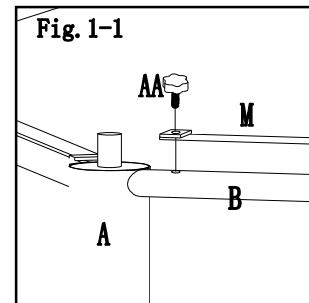

Parts List

Description	Label	Part#	Qty	Image
Post	A	P000200457	6	
Across screen	B	P000400894	6	
Slanting beam	C	P000601341	6	
Middle beam	D	P000601340	6	
Large top frame	E	P000501175	6	
Small top slanting beam	F	P000601339	6	
Small top connector	G	P000501174	1	
hook	H	P005800001	1	
Adjustable tube	I	P005700658	18	
Small canopy	J	P001100551	1	
Large canopy	K	P001100552	1	
Mosquito netting	L	P001200214	1	
Netting rod	M	P005700659	6	

Hardware Pack 1

Description	Label	Part#	Qty	Image
Knob	AA	P005100262	42	

Fig.1:Using knob (AA) lock across screen (B) and post (A) together.

Fig.1-1:Using knob (AA) , attach netting rod (M) to screen (B).

Hardware Pack 2

Fig.2:Attach large top frame(E) together , then fasten by using knob(I)。

Fig.3: Insert slanting beam bottom end(C) into connector of

Fig.4:Insert slanting beam upper end(C) into large top frame(E)。