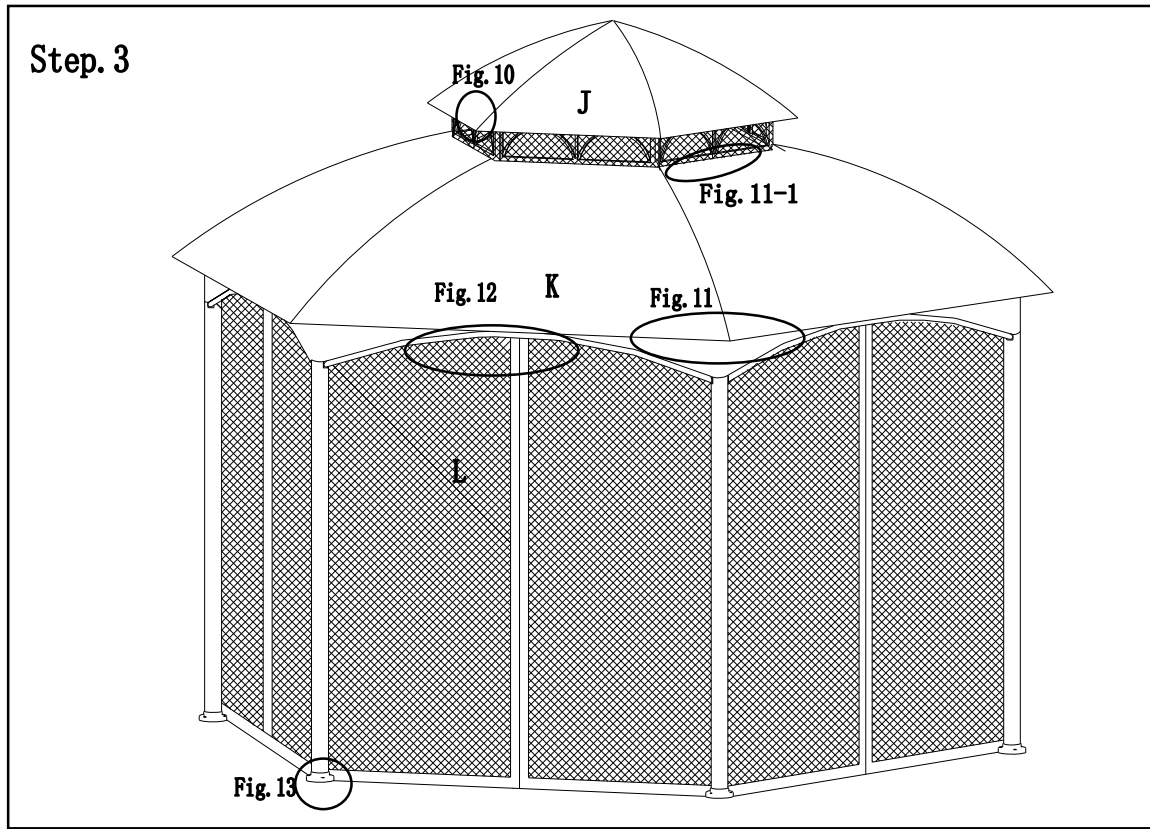

Fig.8: Screw hook(H) to connector of small top(G), then insert small top slanting beam(F) into small top connector(G)。

Fig.9:Insert small top slanting beam bottom end(F)into large top frame(E)。

Hardware Pack 3

Description	Label	Part#	Qty	Image
GG	Φ6*230 stake	H070010022	18 PCS	
BB	ring	P005100264	48 PCS	

Fig.10: Cover small canopy(J) on small top frame ,then fix the corner on frame, adjust tube length till canopy tight.

Fig.11:Spread out large canopy(K),fix corner to frame ,then adjust tube length till large canopy tight.

Fig.11-1: Stick small top netting Vecro(J)Large top frame (E) .

Fig.12:Hang mosquito netting (L) on netting rod (M) by using ring (BB) .