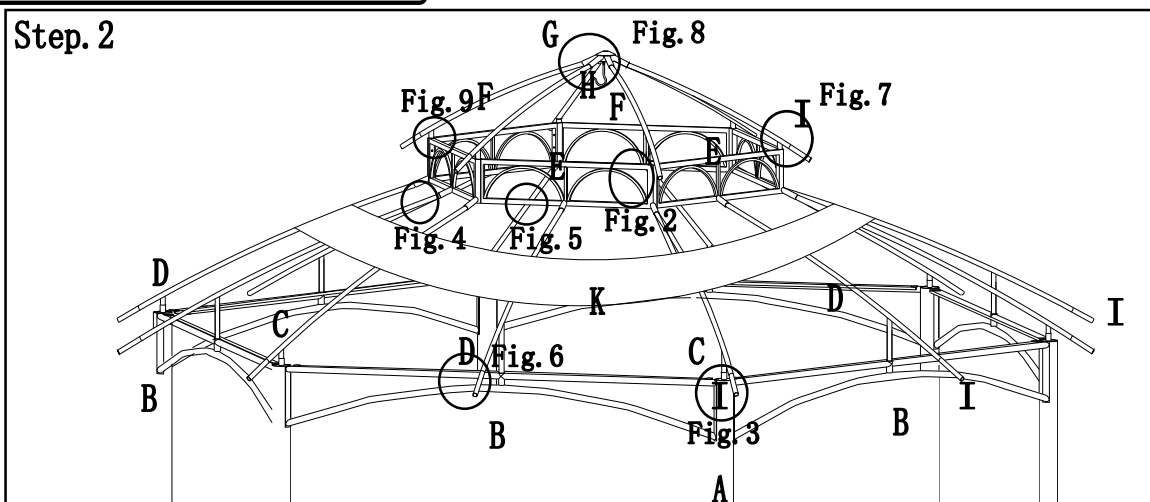

Parts List

Description	Label	Part#	Qty	Image
Post	A	P000200457	6	
Across screen	B	P000400894	6	
Slanting beam	C	P000601341	6	
Middle beam	D	P000601340	6	
Large top frame	E	P000501175	6	
Small top slanting beam	F	P000601339	6	
Small top connector	G	P000501174	1	
hook	H	P005800001	1	
Adjustable tube	I	P005700658	18	
Small canopy	J	P001100551	1	
Large canopy	K	P001100552	1	
Mosquito netting	L	P001200214	1	
Netting rod	M	P005700659	6	

Hardware Pack 1

Description	Label	Part#	Qty	Image
Knob	AA	P005100262	42	

Fig.1:Using knob (AA) lock across screen (B) and post (A) together.

Fig.1-1:Using knob (AA) , attach netting rod (M) to screen (B).

Hardware Pack 2

Fig.2:Attach large top frame(E) together , then fasten by using knob(I)。

Fig.3: Insert slanting beam bottom end(C) into connector of

Fig.4:Insert slanting beam upper end(C) into large top frame(E)。