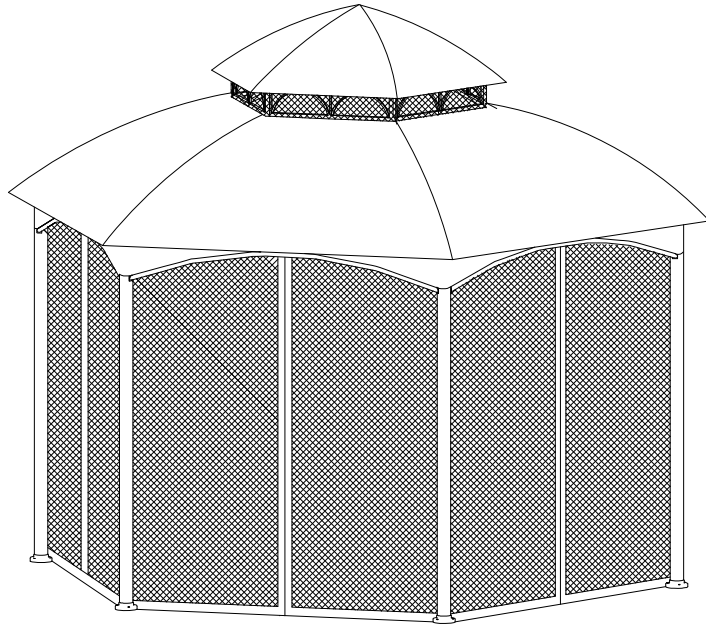

ITEM NO.:A101011800

WE HAVE YOU IN MIND, LET US SERVE YOU!

Questions? Issues?

CONTACT US

24 hours / 7 days a week

www.sunjoyonline.com

customer.care@sunjoygroup.com

Toll Free

1-(866)-578-6569