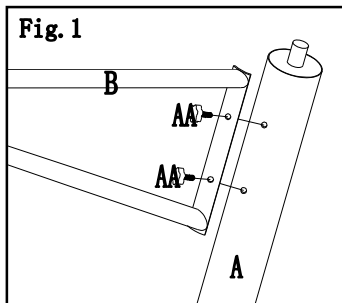

Parts List

Description	Label	Part#	Qty	Image
Post	A	P000200457	6	
Across screen	B	P000400894	6	
Slanting beam	C	P000601341	6	
Middle beam	D	P000601340	6	
Large top frame	E	P000501175	6	
Small top slanting beam	F	P000601339	6	
Small top connector	G	P000501174	1	
hook	H	P005800001	1	
Adjustable tube	I	P005700658	18	
Small canopy	J	P001100551	1	
Large canopy	K	P001100552	1	
Mosquito netting	L	P001200214	1	
Netting rod	M	P005700659	6	

Hardware Pack 1

Description	Label	Part#	Qty	Image
Knob	AA	P005100262	42	

Fig.1:Using knob (AA) lock across screen (B) and post (A) together.

Fig.1-1:Using knob (AA) , attach netting rod (M) to screen (B).

Hardware Pack 2

Fig.2:Attach large top frame(E) together , then fasten by using knob(I)。

Fig.3: Insert slanting beam bottom end(C) into connector of

Fig.4:Insert slanting beam upper end(C) into large top frame(E)。