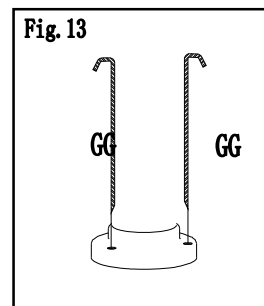

Fig.8: Screw hook(H) to connector of small top(G), then insert small top slanting beam(F) into small top connector(G)。

Fig.9:Insert small top slanting beam bottom end(F)into large top frame(E)。

Hardware Pack 3

Description	Label	Part#	Qty	Image
GG	Φ6*230 stake	H070010022	18 PCS	
BB	ring	P005100264	48 PCS	

Fig.10: Cover small canopy(J) on small top frame ,then fix the corner on frame, adjust tube length till canopy tight.

Fig.11:Spread out large canopy(K),fix corner to frame ,then adjust tube length till large canopy tight.

Fig.11-1: Stick small top netting Vecro(J)Large top frame (E) .

Fig.12:Hang mosquito netting (L) on netting rod (M) by using ring (BB) .