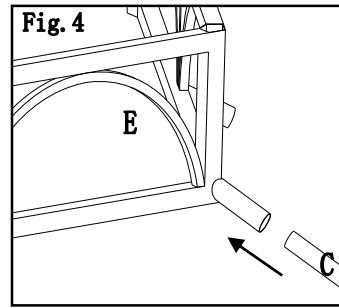

Hardware Pack 1

Description	Label	Part#	Qty	Image
Knob	AA	P005100262	42	

Fig.1:Using knob (AA) lock across screen (B) and post (A) together.

Fig.1-1:Using knob (AA) , attach netting rod (M) to screen (B).

Hardware Pack 2

Fig.2:Attach large top frame(E) together , then fasten by using knob(I)。

Fig.3: Insert slanting beam bottom end(C) into connector of

Fig.4:Insert slanting beam upper end(C) into large top frame(E)。

Fig.5:insert middle beam upper end (D) into large top frame (E) 。

Fig.6:Insert middle beam bottom end (D) into across beam(B)。 then put large canopy (K) on large top frame, do not spread

Fig.7: Attach adjustable tube (I) to slanting middle beam, small top slanting beam bottom end and adjust tube length shortest.

Fig.8: Screw hook(H) to connector of small top(G), then insert small top slanting beam(F) into small top connector(G)。

Fig.9:Insert small top slanting beam bottom end(F)into large top frame(E)。

Hardware Pack 3