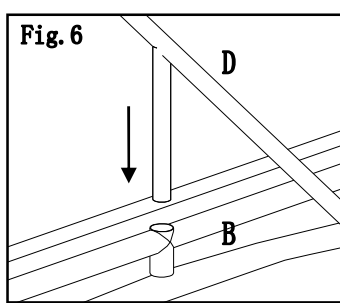

Hardware Pack 2

Fig.2:Attach large top frame(E) together , then fasten by using knob(I)。

Fig.3: Insert slanting beam bottom end(C) into connector of

Fig.4:Insert slanting beam upper end(C) into large top frame(E)。

Fig.5:insert middle beam upper end (D) into large top frame (E) 。

Fig.6:Insert middle beam bottom end (D) into across beam(B)。 then put large canopy (K) on large top frame, do not spread

Fig.7: Attach adjustable tube (I) to slanting middle beam, small top slanting beam bottom end and adjust tube length shortest.

Fig.8: Screw hook(H) to connector of small top(G), then insert small top slanting beam(F) into small top connector(G)。

Fig.9:Insert small top slanting beam bottom end(F)into large top frame(E)。

Hardware Pack 3