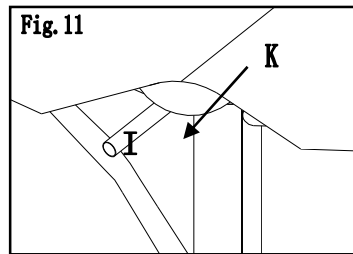

Fig.8: Screw hook(H) to connector of small top(G), then insert small top slanting beam(F) into small top connector(G)。

Fig.9:Insert small top slanting beam bottom end(F)into large top frame(E)。

Hardware Pack 3

Description	Label	Part#	Qty	Image
GG	Φ6*230 stake	H070010022	18 PCS	
BB	ring	P005100264	48 PCS	

Fig.10: Cover small canopy(J) on small top frame ,then fix the corner on frame, adjust tube length till canopy tight.

Fig.11:Spread out large canopy(K),fix corner to frame ,then adjust tube length till large canopy tight.

Fig.11-1: Stick small top netting Vecro(J)Large top frame (E) .

Fig.12:Hang mosquito netting (L) on netting rod (M) by using ring (BB) .