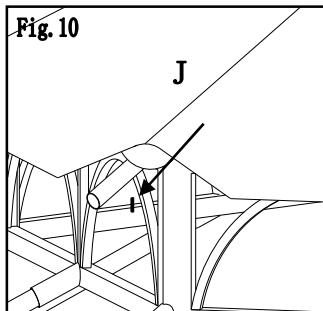

Fig.8: Screw hook(H) to connector of small top(G), then insert small top slanting beam(F) into small top connector(G)。

Fig.9:Insert small top slanting beam bottom end(F)into large top frame(E)。

Hardware Pack 3

Description	Label	Part#	Qty	Image
GG	Φ6*230 stake	H070010022	18 PCS	
BB	ring	P005100264	48 PCS	

Fig.10: Cover small canopy(J) on small top frame ,then fix the corner on frame, adjust tube length till canopy tight.

Fig.11:Spread out large canopy(K),fix corner to frame ,then adjust tube length till large canopy tight.

Fig.11-1: Stick small top netting Vecro(J)Large top frame (E) .

Fig.12:Hang mosquito netting (L) on netting rod (M) by using ring (BB) .