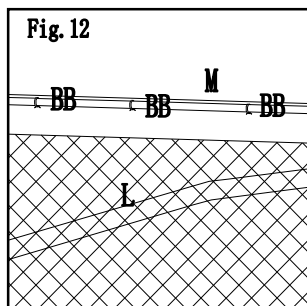

Description	Label	Part#	Qty	Image
GG	Φ6*230 stake	H070010022	18 PCS	
BB	ring	P005100264	48 PCS	

Fig.10: Cover small canopy(J) on small top frame ,then fix the corner on frame, adjust tube length till canopy tight.

Fig.11:Spread out large canopy(K),fix corner to frame ,then adjust tube length till large canopy tight.

Fig.11-1: Stick small top netting Vecro(J)Large top frame (E) .

Fig.12:Hang mosquito netting (L) on netting rod (M) by using ring (BB) .