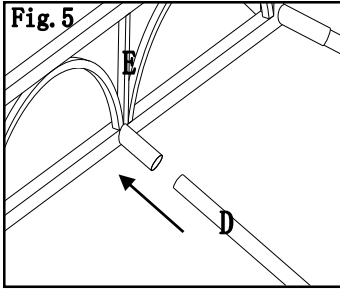

Hardware Pack 1

Description	Label	Part#	Qty	Image
Knob	AA	P005100262	42	

Fig.1:Using knob (AA) lock across screen (B) and post (A) together.

Fig.1-1:Using knob (AA) , attach netting rod (M) to screen (B).

Hardware Pack 2

Fig.2:Attach large top frame(E) together , then fasten by using knob(I)。

Fig.3: Insert slanting beam bottom end(C) into connector of

Fig.4:Insert slanting beam upper end(C) into large top frame(E)。

Fig.5:insert middle beam upper end (D) into large top frame (E) 。

Fig.6:Insert middle beam bottom end (D) into across beam(B)。 then put large canopy (K) on large top frame, do not spread

Fig.7: Attach adjustable tube (I) to slanting middle beam, small top slanting beam bottom end and adjust tube length shortest.

Fig.8: Screw hook(H) to connector of small top(G), then insert small top slanting beam(F) into small top connector(G)。

Fig.9:Insert small top slanting beam bottom end(F)into large top frame(E)。

Hardware Pack 3