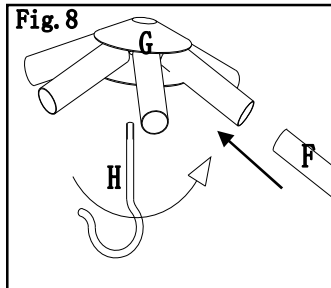

Hardware Pack 1

Description	Label	Part#	Qty	Image
Knob	AA	P005100262	42	

Fig.1:Using knob (AA) lock across screen (B) and post (A) together.

Fig.1-1:Using knob (AA) , attach netting rod (M) to screen (B).

Hardware Pack 2

Fig.2:Attach large top frame(E) together , then fasten by using knob(I)。

Fig.3: Insert slanting beam bottom end(C) into connector of

Fig.4:Insert slanting beam upper end(C) into large top frame(E)。

Fig.5:insert middle beam upper end (D) into large top frame (E) 。

Fig.6:Insert middle beam bottom end (D) into across beam(B)。 then put large canopy (K) on large top frame, do not spread

Fig.7: Attach adjustable tube (I) to slanting middle beam, small top slanting beam bottom end and adjust tube length shortest.

Fig.8: Screw hook(H) to connector of small top(G), then insert small top slanting beam(F) into small top connector(G)。

Fig.9:Insert small top slanting beam bottom end(F)into large top frame(E)。

Hardware Pack 3