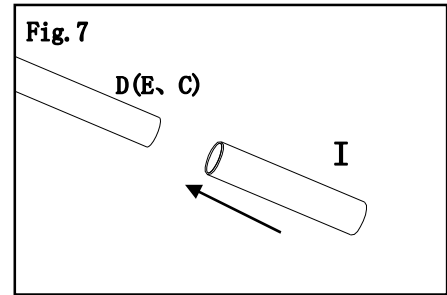

Hardware Pack 2

Fig.2:Attach large top frame(E) together , then fasten by using knob(I)。

Fig.3: Insert slanting beam bottom end(C) into connector of

Fig.4:Insert slanting beam upper end(C) into large top frame(E)。

Fig.5:insert middle beam upper end (D) into large top frame (E) 。

Fig.6:Insert middle beam bottom end (D) into across beam(B)。 then put large canopy (K) on large top frame, do not spread

Fig.7: Attach adjustable tube (I) to slanting middle beam, small top slanting beam bottom end and adjust tube length shortest.

Fig.8: Screw hook(H) to connector of small top(G), then insert small top slanting beam(F) into small top connector(G)。

Fig.9:Insert small top slanting beam bottom end(F)into large top frame(E)。

Hardware Pack 3