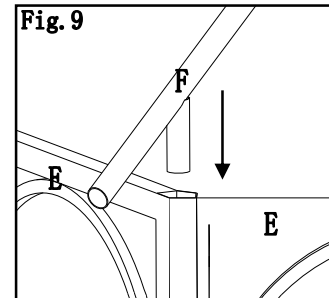

Hardware Pack 2

Fig.2:Attach large top frame(E) together , then fasten by using knob(I)。

Fig.3: Insert slanting beam bottom end(C) into connector of

Fig.4:Insert slanting beam upper end(C) into large top frame(E)。

Fig.5:insert middle beam upper end (D) into large top frame (E) 。

Fig.6:Insert middle beam bottom end (D) into across beam(B)。 then put large canopy (K) on large top frame, do not spread

Fig.7: Attach adjustable tube (I) to slanting middle beam, small top slanting beam bottom end and adjust tube length shortest.

Fig.8: Screw hook(H) to connector of small top(G), then insert small top slanting beam(F) into small top connector(G)。

Fig.9:Insert small top slanting beam bottom end(F)into large top frame(E)。

Hardware Pack 3

Description	Label	Part#	Qty	Image
GG	Φ6*230 stake	H070010022	18 PCS	
BB	ring	P005100264	48 PCS	

Fig.10: Cover small canopy(J) on small top frame ,then fix the corner on frame, adjust tube length till canopy tight.