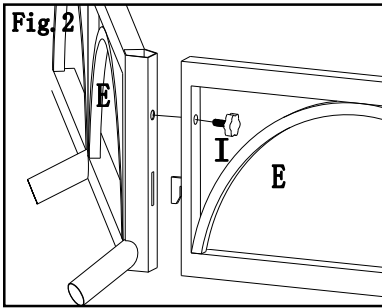

Hardware Pack 1

Description	Label	Part#	Qty	Image
Knob	AA	P005100262	42	

Fig.1:Using knob (AA) lock across screen (B) and post (A) together.

Fig.1-1:Using knob (AA) , attach netting rod (M) to screen (B).

Hardware Pack 2

Fig.2:Attach large top frame(E) together , then fasten by using knob(I)。

Fig.3: Insert slanting beam bottom end(C) into connector of

Fig.4:Insert slanting beam upper end(C) into large top frame(E)。

Fig.5:insert middle beam upper end (D) into large top frame (E) 。

Fig.6:Insert middle beam bottom end (D) into across beam(B)。 then put large canopy (K) on large top frame, do not spread

Fig.7: Attach adjustable tube (I) to slanting middle beam, small top slanting beam bottom end and adjust tube length shortest.

Fig.8: Screw hook(H) to connector of small top(G), then insert small top slanting beam(F) into small top connector(G)。

Fig.9:Insert small top slanting beam bottom end(F)into large top frame(E)。

Hardware Pack 3