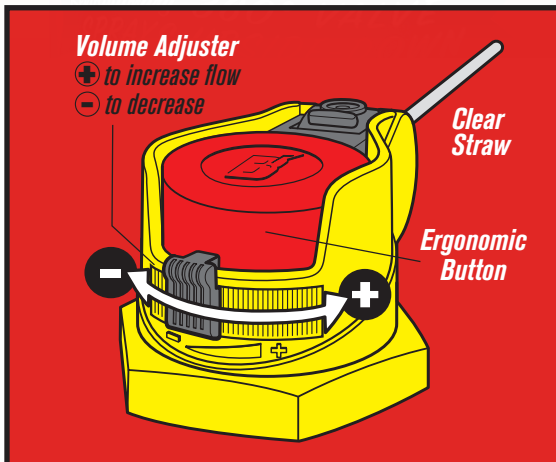

WORK IT LIKE A PRO
BLASTER
PROSTRAW
WITH CONTROL FLOW TECHNOLOGY™

YOU ASKED FOR A SMARTER STRAW AND WE LISTENED.

Introducing the B'laster ProStraw™ with Control Flow Technology™

WHAT IS CONTROL FLOW TECHNOLOGY™?

The innovative, patented design of the new B'laster ProStraw™ includes a dual-spray pattern and volume adjuster that allows you to control the flow of product for each specific application.