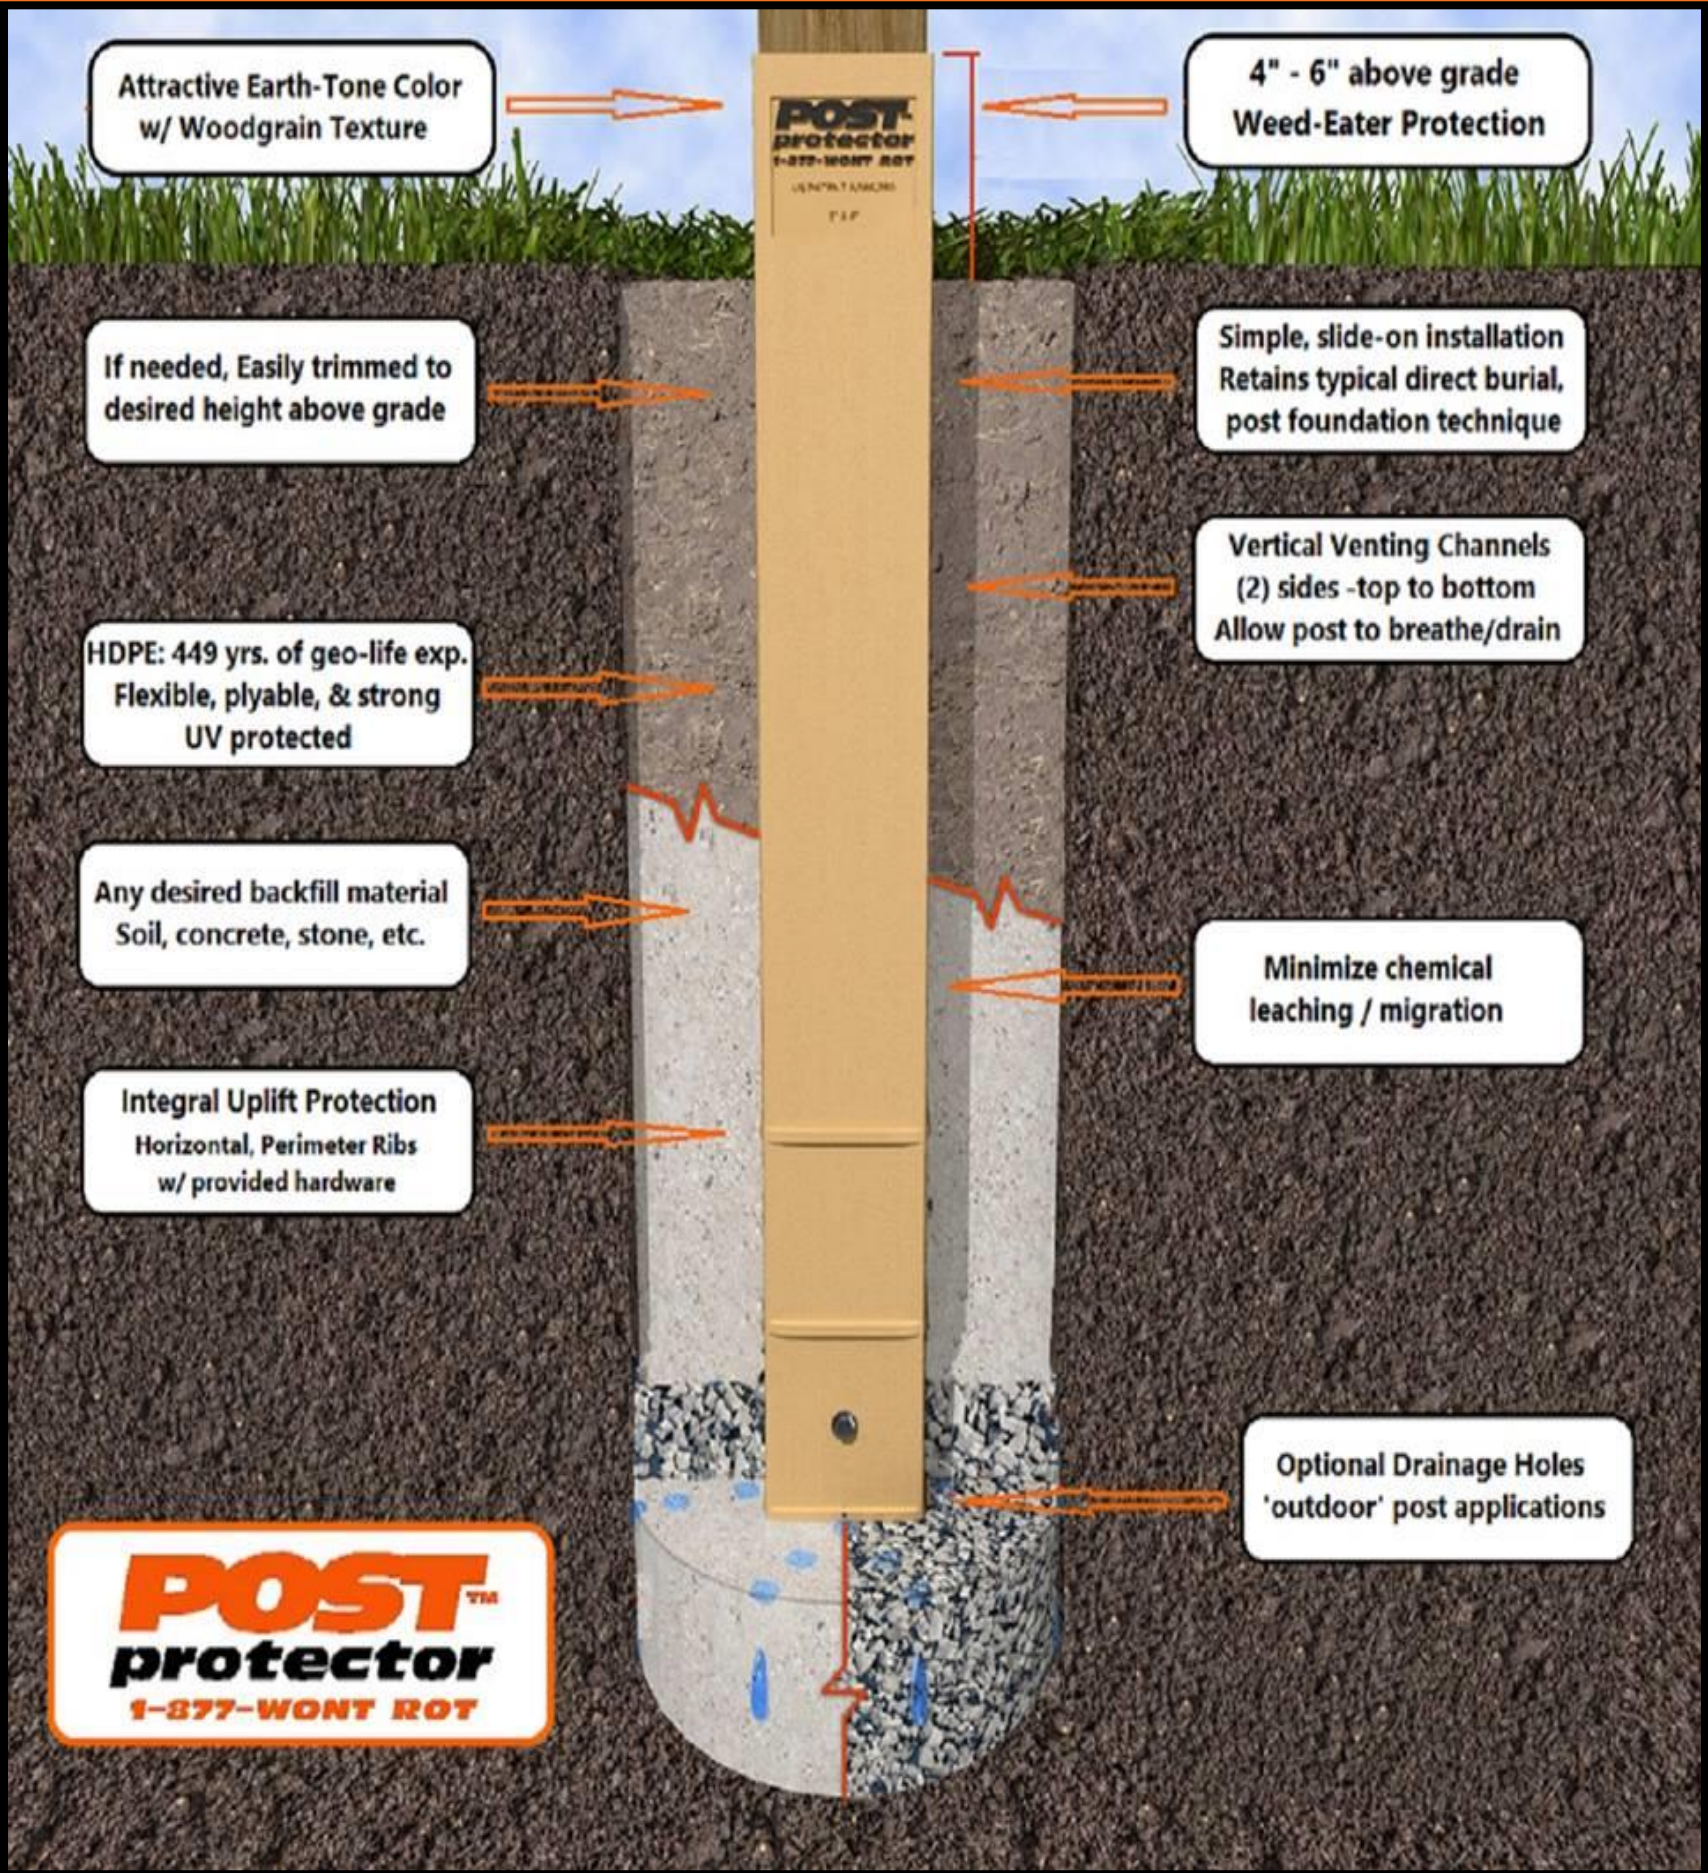

# POST™ protector

**“As soon as I found Post Protector I knew I would use them. Their products address my foundation longevity concerns without giving up the simplicity and affordability that make pole barns so attractive.” - London County, TN**

**“When I point out the Post Protector foundation protection, my customers embrace the added protection and any post-longevity concerns are immediately extinguished.” – Berkshire County, MA**

**“Post Protector’s foundation protection system will give you the best of both methods. Addressing the decay concern by eliminating all ground contact like the ‘continuous foundation’ while enjoying the simplicity, affordability of the traditional wood foundation.” - Boone County, KY**