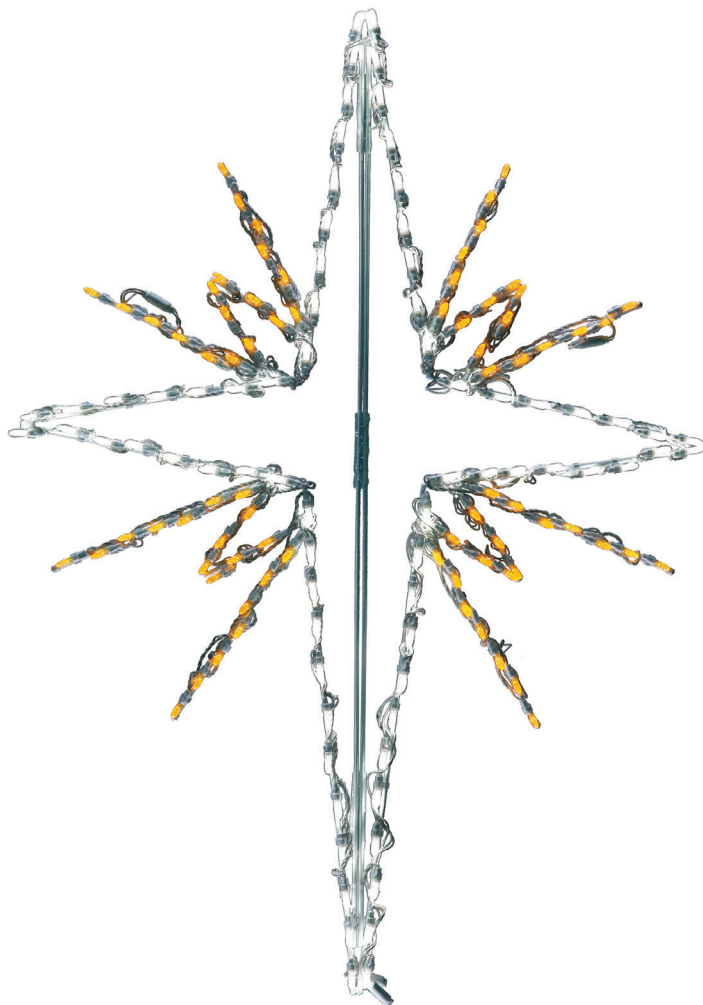

Indoor/Outdoor LED Bethlehem Star

Add a shining element to your Christmas light show with the Bethlehem Star from Fraser Hill Farm. Designed with 148 sparkling LED lights, this inspiring star-shaped light will amaze both children and adults alike.

Our collection of dazzling Christmas lights will help you create a delightful holiday display everyone will love. Collect them all! Stake them on the lawn or mount them to the house for a stunning decoration that's both merry and bright.

For unique decor that celebrates the spirit of Christmas, count on quality products from Fraser Hill Farm.

- Giant Bethlehem Star measures 51" tall x 36" wide
- Bright, faceted LED lights mounted on a powder-coated metal frame
- Stake it on the lawn or mount it to the house
- Stakes and other mounting hardware are NOT included
- Connectable to other lights via 11" male power cord and 6" female power cord
- Star folds in half for convenient seasonal storage
- 1 year limited warranty

Model Number	UPC	Description
FFCHLED051-STR0-WT	192487240557	4-FT. Tall LED Bethlehem Star