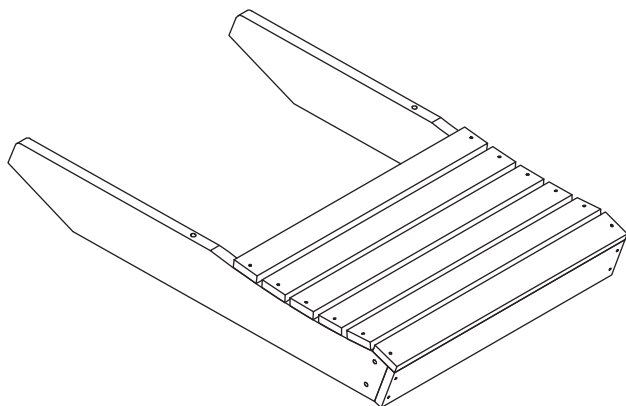

3 SEAT X 1PC

5 REAR SEAT SLAT X 1PC

NOTE: Please read all instructions carefully before starting assembly.
Also, we recommend that the unit is fully assembled on a level surface.
Two people are recommended to assemble this product.
DO NOT over torque screws and bolts.