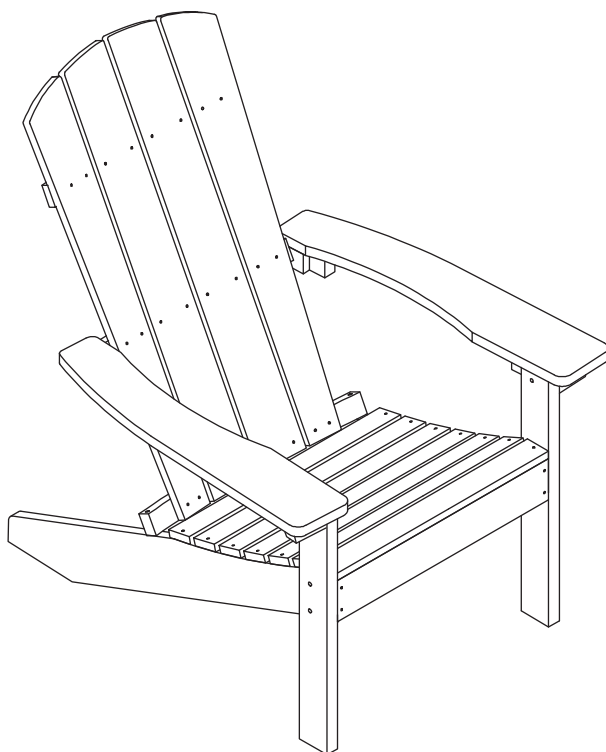

CARE INSTRUCTIONS

Thank you for choosing northbeam™ LAKESIDE FAUX WOOD ADIRONDACK CHAIR. With a little care and maintenance, the northbeam™ LAKESIDE FAUX WOOD ADIRONDACK CHAIR will provide you with comfort and enjoyment for many years to come!

- To clean panels, use clean water on a damp cloth. DO NOT pressure wash, this will damage the finish.
- When assembling northbeam™ LAKESIDE FAUX WOOD ADIRONDACK CHAIR, please handle all the panels and/or hardware with care to avoid any possibilities of damages and/or injuries.
- Cover during harsh weather to keep it from weathering.