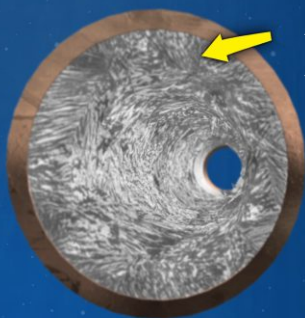

ScaleBlaster prevents this...

One Simple Solution!

- ✓ No Salt
- ✓ No Chemicals
- ✓ No Filters
- ✓ No Maintenance
- ✓ Easy Do-It-Yourself Installation

Lime scale deposits are the cause of...

- Buildup on shower heads, faucets, sinks, coffee machines and toilets
- Increased water heating expenses
- Lack of hot water
- Hard water damage to appliances
- Poor water pressure