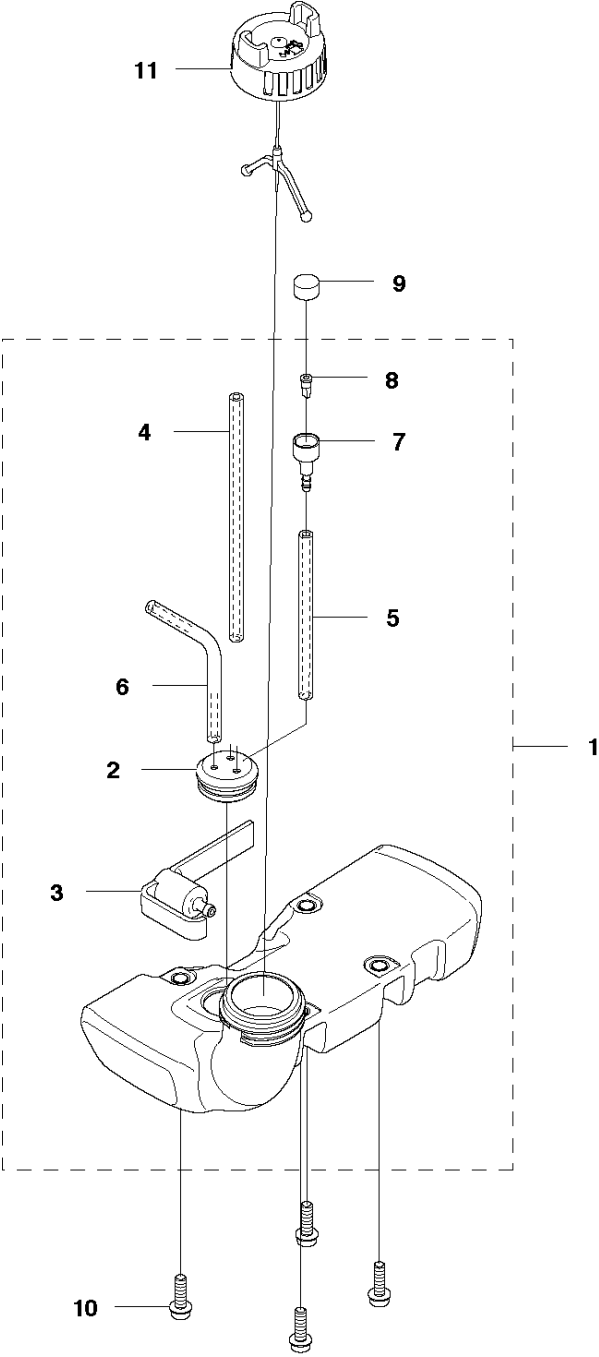

D 122LK
FUEL TANK

FUEL TANK

122 LK, 967252801

Ref	Part No	Description	Remark	QTY KIT	
1	577 04 48-01	FUEL TANK		1	
2	574 26 30-01	GROMMET		1	1
3	574 60 39-01	FUEL FILTER		1	1
4	574 60 02-02	HOSE	150mm	1	1
5	574 60 01-01	HOSE	155mm	1	1
6	578 97 56-03	FUEL HOSE	225mm	1	1
7	575 48 44-01	VALVE HOUSING		1	1
8	575 48 45-01	VALVE NIPPLE		1	1
9	575 48 46-01	FILTER		1	
10	525 75 51-01	SCREW ITXSCFM		4	
11	544 88 97-01	TANK CAP		1