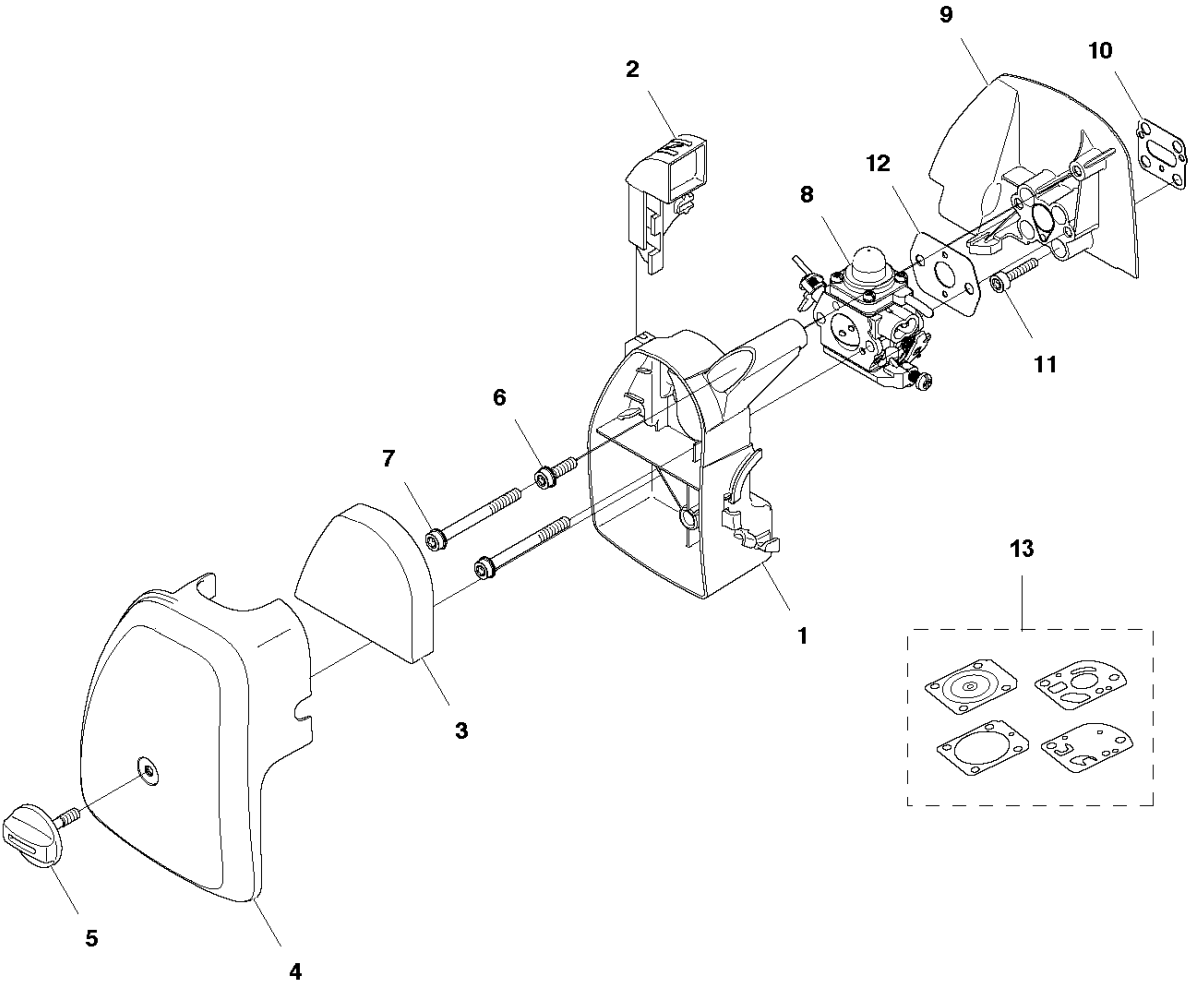

## CARBURETOR &amp; AIR FILTER

122 LK, 967252801

Ref	Part No	Description	Remark	QTY KIT
1	576 88 73-01	FILTER HOLDER ASSY		1
2	524 85 37-01	CHOKE BUTTON		1
3	574 24 27-01	AIR FILTER		1
4	524 85 38-01	FILTER COVER		1
5	537 21 32-09	KNOB		1
6	573 92 58-01	SCREW ITXSCFT		1
7	573 92 58-02	SCREW ITXSCFT		2
8	581 73 43-01	CARBURETTOR		1
9	522 91 12-01	INSULATION WALL		1
10	522 91 85-01	GASKET		1
11	525 76 09-04	SCREW ITXSCM		4
12	525 54 85-01	GASKET		1
13	588 98 60-01	CARBURETTOR KIT		1