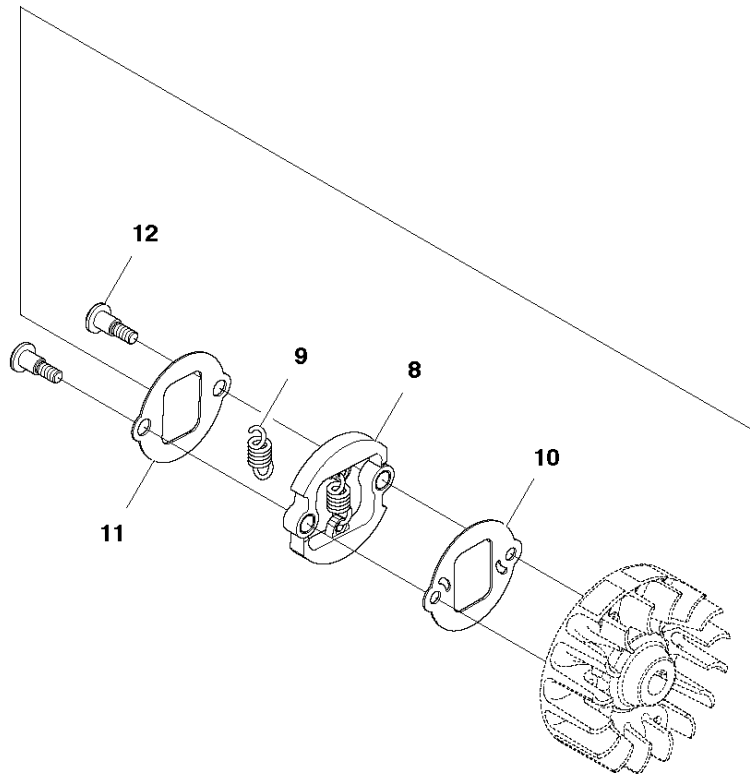

## FUEL TANK

122 LK, 967252801

Ref	Part No	Description	Remark	QTY KIT	
1	577 04 48-01	FUEL TANK		1	
2	574 26 30-01	GROMMET		1	1
3	574 60 39-01	FUEL FILTER		1	1
4	574 60 02-02	HOSE	150mm	1	1
5	574 60 01-01	HOSE	155mm	1	1
6	578 97 56-03	FUEL HOSE	225mm	1	1
7	575 48 44-01	VALVE HOUSING		1	1
8	575 48 45-01	VALVE NIPPLE		1	1
9	575 48 46-01	FILTER		1	
10	525 75 51-01	SCREW ITXSCFM		4	
11	544 88 97-01	TANK CAP		1	

## CLUTCH

122 LK, 967252801

Ref	Part No	Description	Remark	QTY	KIT
1	574 79 42-01	CLUTCH COVER ASSY		1	
2	525 59 37-01	CLUTCH DRUM ASSY		1	1
3	735 31 12-00	CIRCLIP		1	1
4	731 23 14-01	HEXAGON NUT		1	1
5	525 75 51-04	SCREW ITXSCFM		1	
6	525 75 51-01	SCREW ITXSCFM		3	
7	575 38 04-04	DECAL		1	
8	537 03 22-01	CLUTCH ASSY		1	
9	503 81 60-01	CLUTCH SPRING		1	8
10	537 04 68-02	WASHER		1	
11	537 04 67-02	WASHER		1	
12	503 84 29-02	SCREW		2	