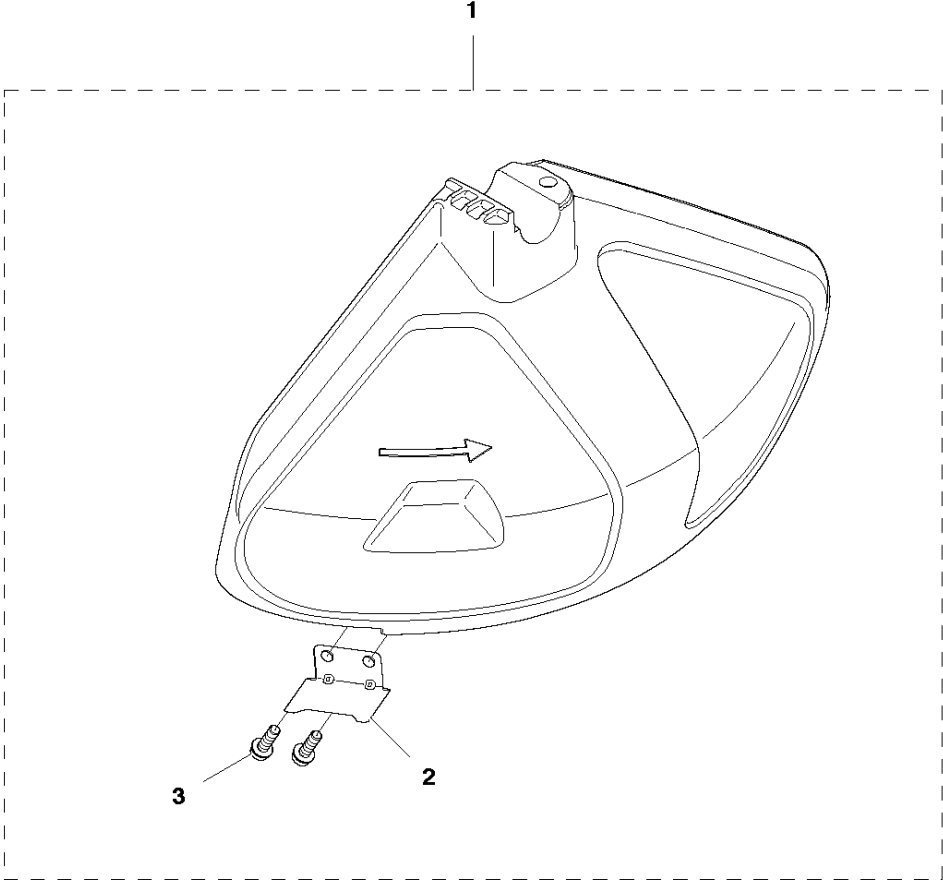

N 122LK
ACCESSORIES

ACCESSORIES

122 LK, 967252801

Ref	Part No	Description	Remark	QTY	KIT
1	545 03 09-01	COMBI GUARD		1	
2	574 52 34-01	KNIFE		1	1
3	530 01 58-14	SCREW		2	1
4	575 73 82-01	COMBINATION WRENCH		1