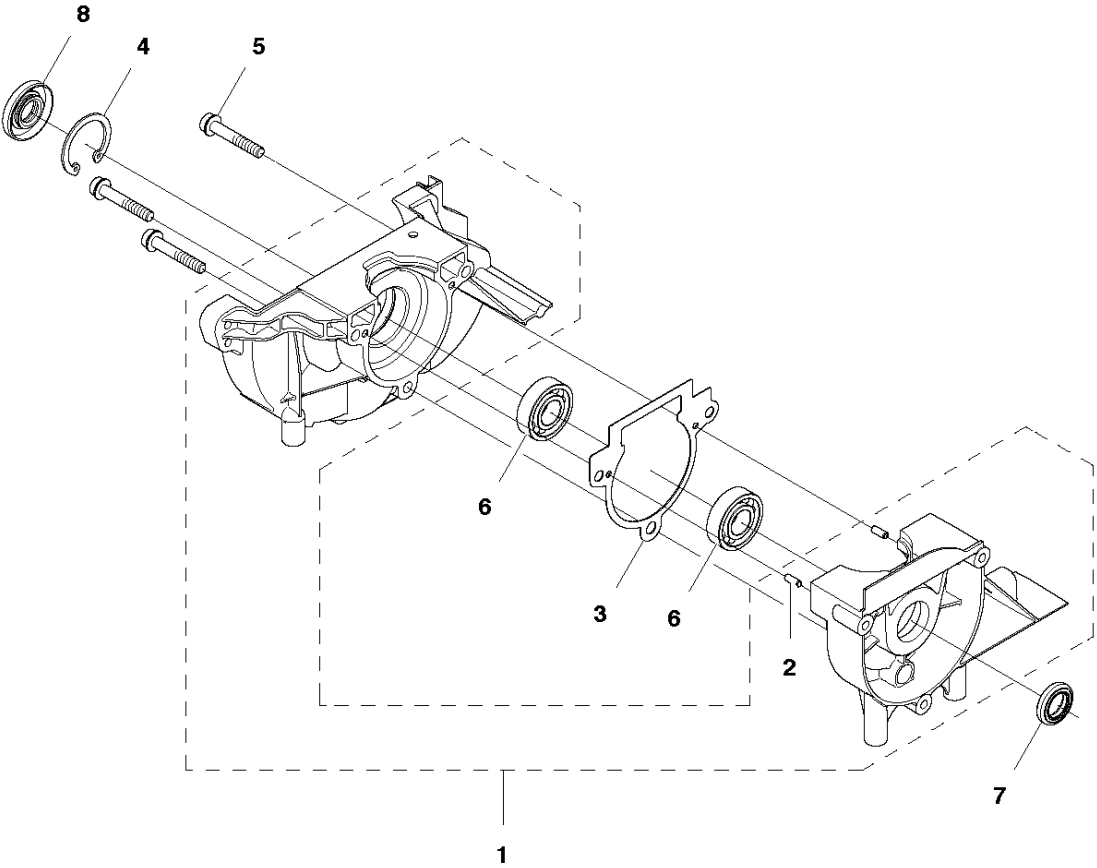

M 122LK
CRANKCASE

CRANKCASE

122 LK, 967252801

Ref	Part No	Description	Remark	QTY	KIT
1	522 87 83-01	CRANKCASE ASSY		1	
2	522 87 84-01	PIN		2	1
3	522 91 83-01	GASKET		1	
4	735 31 28-10	CIRCLIP		1	
5	525 75 51-03	SCREW ITXSCFM		3	
6	738 21 01-10	BALL BEARING		2	
7	503 26 02-02	SEALING RING		1	
8	574 48 20-01	RADIAL SEAL		1