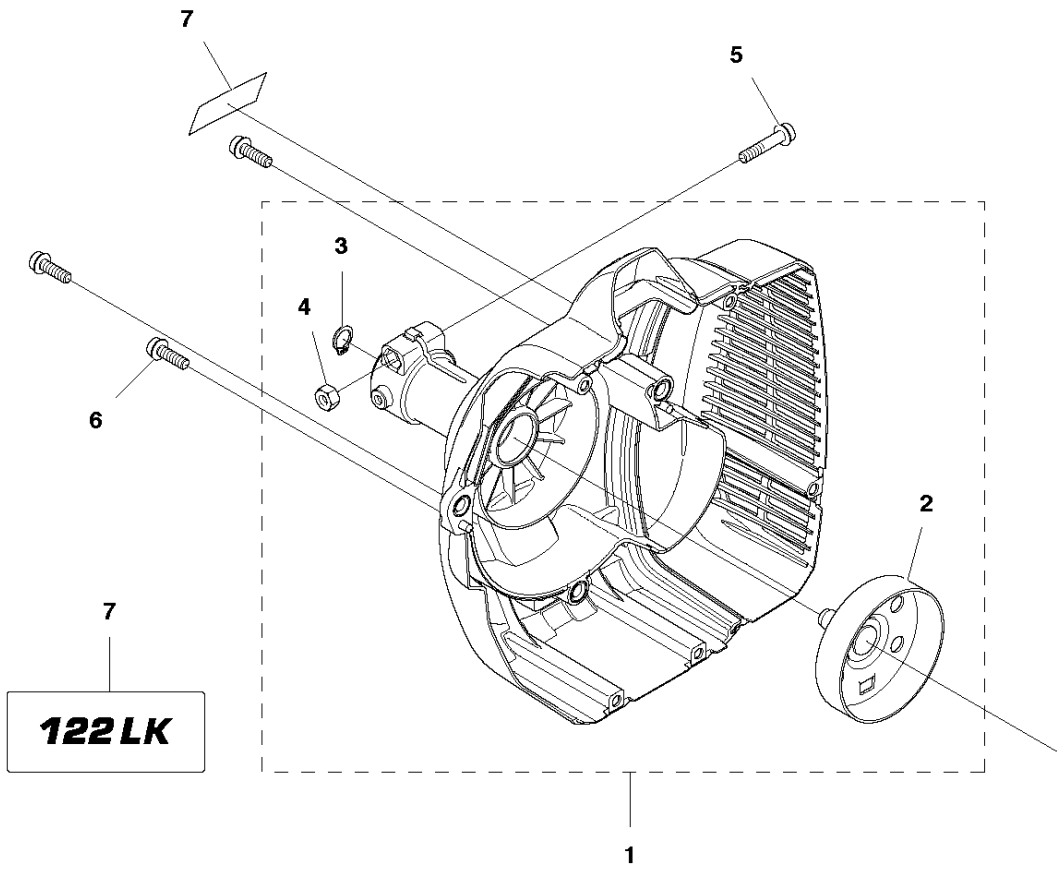

E 122LK
CLUTCH

122LK