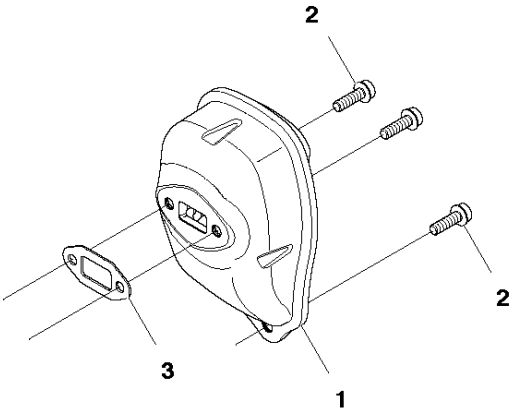

F 122LK
MUFFLER

MUFFLER

122 LK, 967252801

Ref	Part No	Description	Remark	QTY KIT
1	523 01 16-01	MUFFLER ASSY		1
2	525 75 51-01	SCREW ITXSCFM		3
3	522 99 73-01	GASKET		1