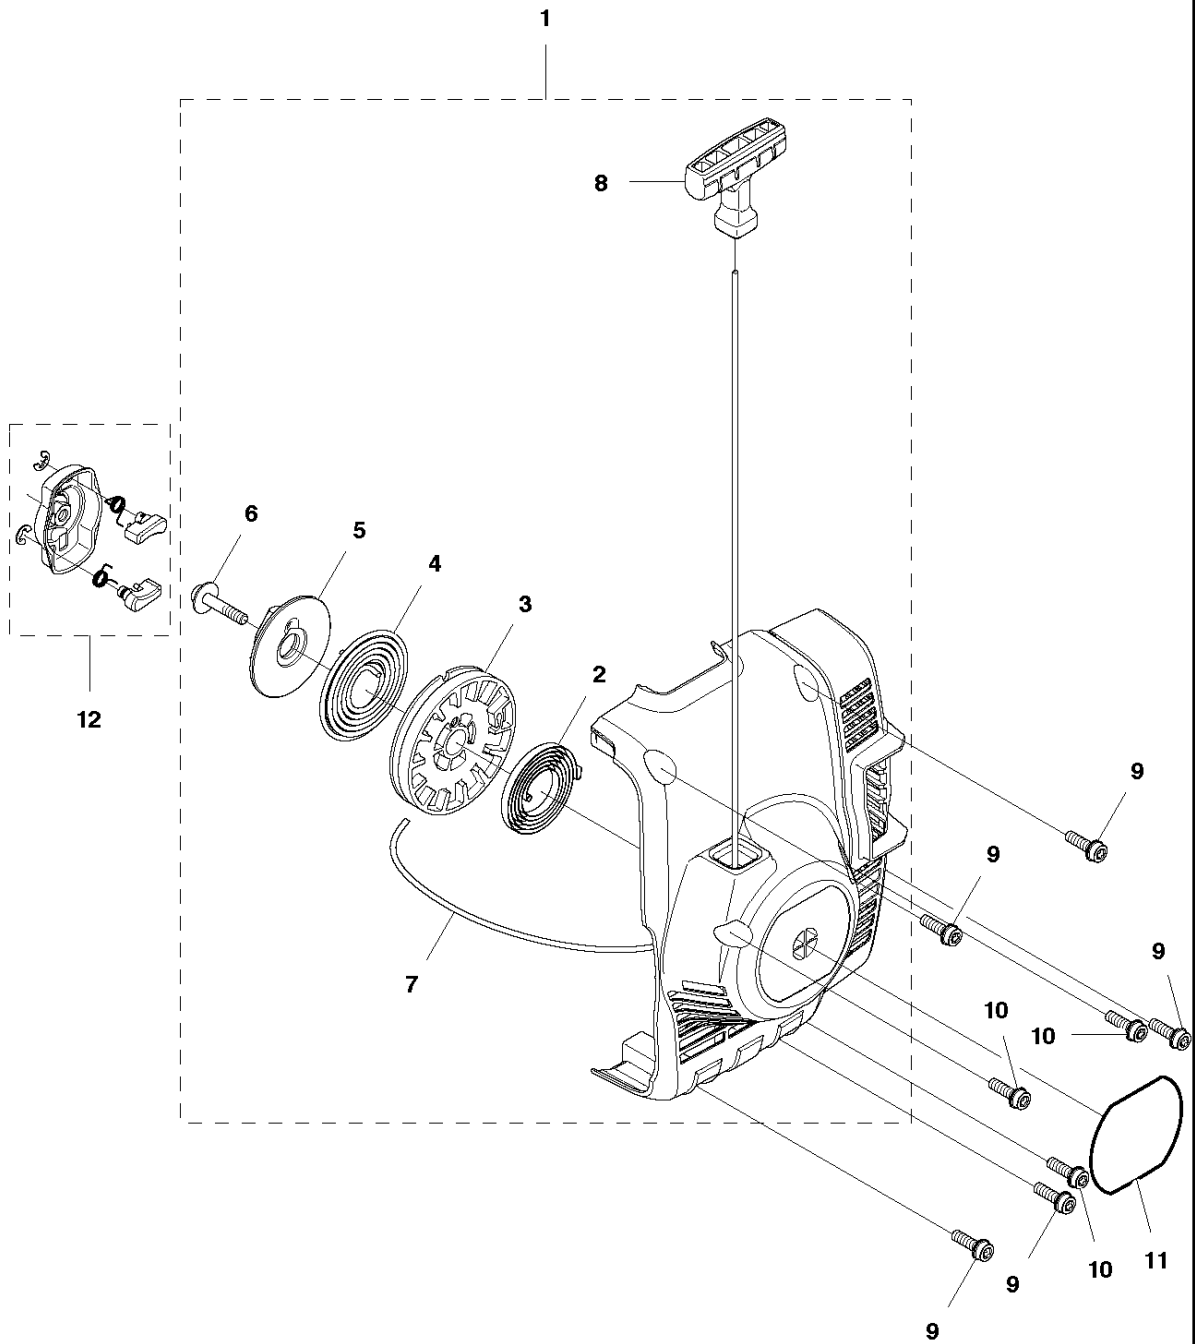

H 122LK
STARTER

STARTER

122 LK, 967252801

Ref	Part No	Description	Remark	QTY	KIT
1	574 48 74-01	STARTER ASSY		1	
2	525 83 83-01	SPRING		1	1
3	525 59 38-01	STARTER PULLEY		1	1
4	525 59 40-01	SPRING		1	1
5	525 59 39-01	DRIVER		1	1
6	577 22 61-03	SCREW ITXSCT		1	1
7	574 28 69-01	STARTER CORD		1	1
8	574 26 87-01	STARTER HANDLE		1	1
9	573 92 58-01	SCREW ITXSCT		5	
10	525 75 51-01	SCREW ITXSCTFM		3	
11	575 35 41-01	DECAL		1	
12	503 87 33-05	STARTER PAWL		1