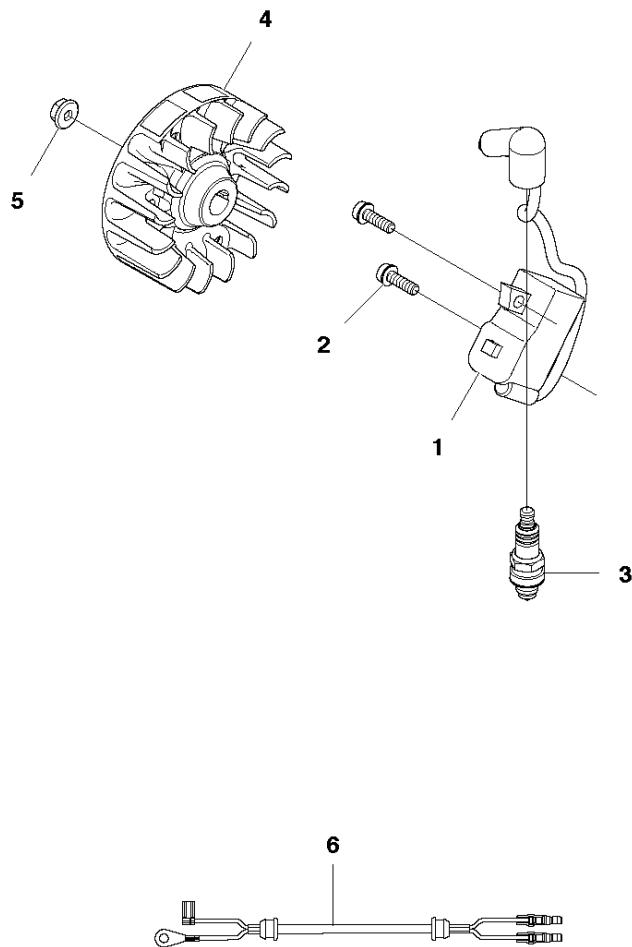

J 122LK
IGNITION SYSTEM

IGNITION SYSTEM

122 LK, 967252801

Ref	Part No	Description	Remark	QTY KIT
1	585 07 41-02	IGNITION SYSTEM		1
2	525 75 51-01	SCREW ITXSCFM		2
3	590 71 02-01	SPARK PLUG		1
4	537 24 96-02	FLYWHEEL		1
5	731 71 16-51	HEXAGON NUT FLANGE		1
6	574 48 89-01	SHORT CIRCUIT CABLE		1