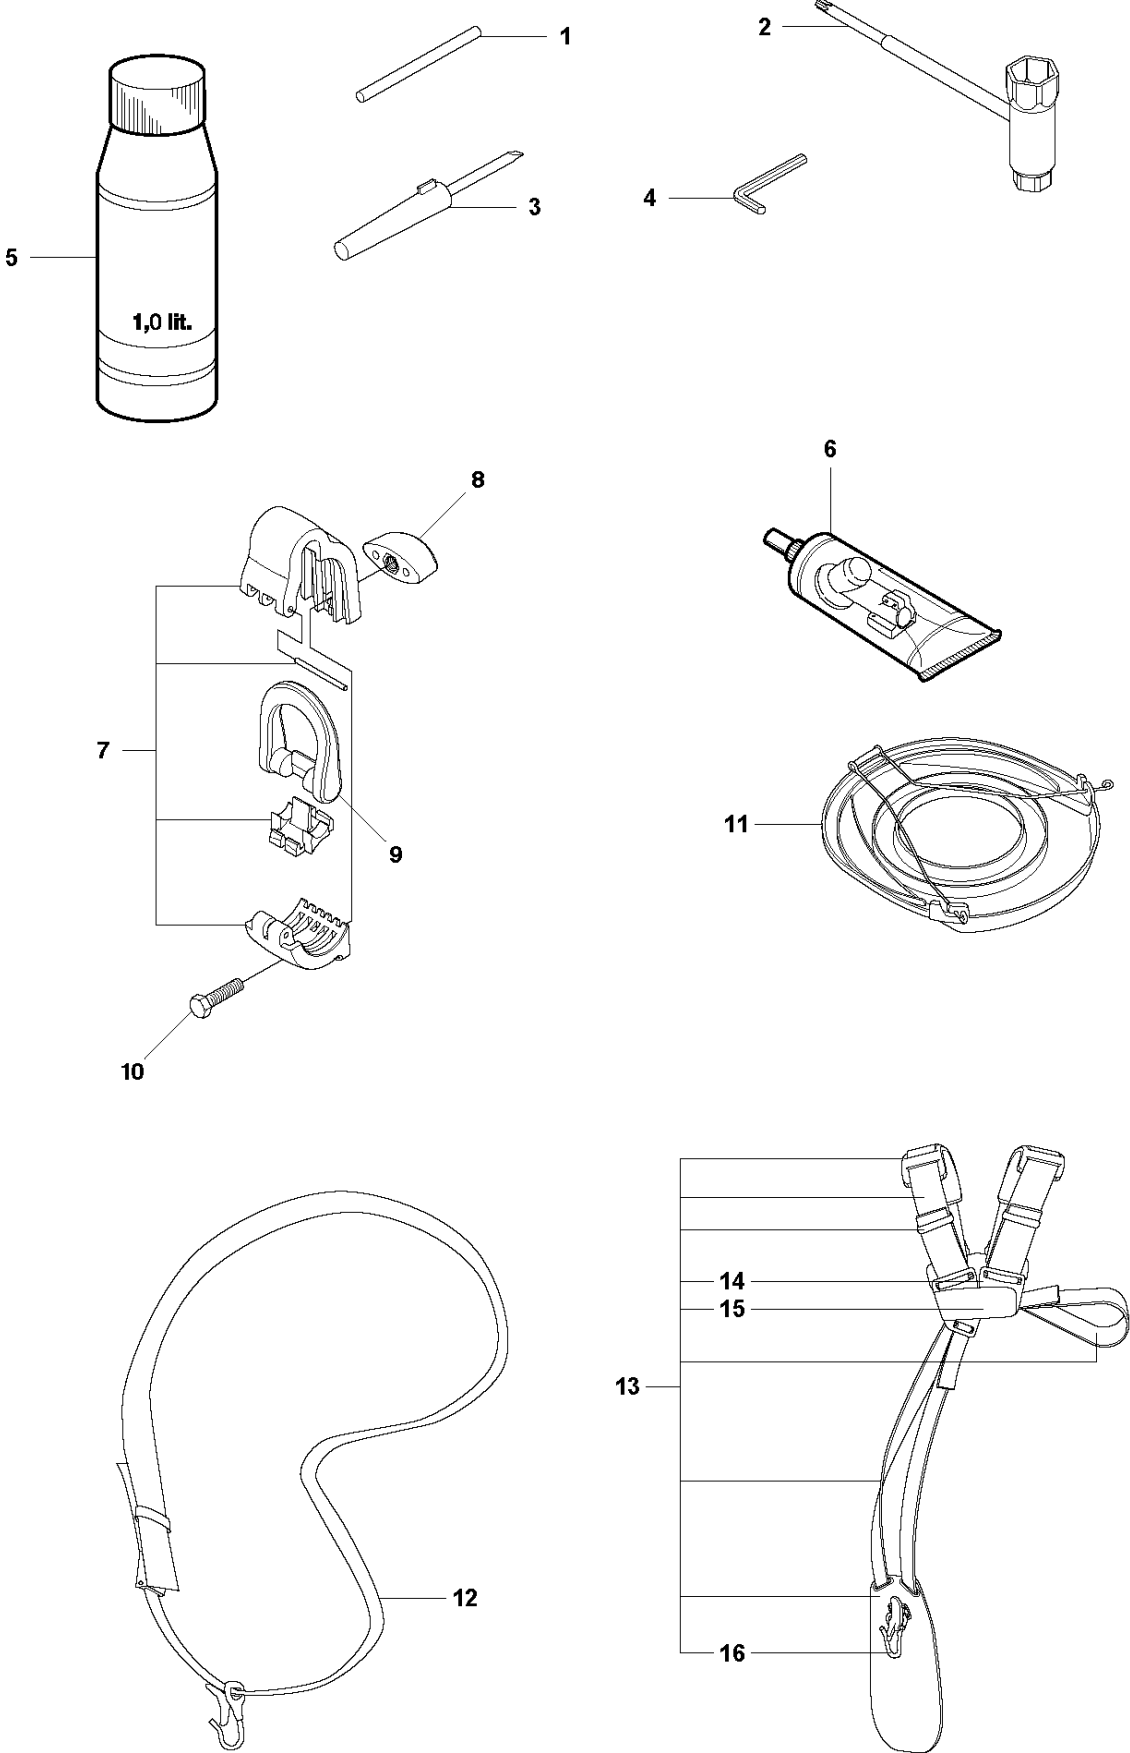

SPARE PARTS LIST

BRUSHCUTTERS/CLEARING SAWS

525 L

R2 524L, 525L, LS, LST, LK, RJX, RJD, RS, RX, RXT, RK
ACCESSORIES

ACCESSORIES

525 L

Ref	Part No	Description	Remark	QTY	KIT
1	502 28 59-01	STOP		1	
2	575 73 82-02	COMBINATION WRENCH		1	
3	501 60 02-03	SCREWDRIVER		1	
4	502 21 58-01	WRENCH		1	
5	531 00 92-48	FILTER OIL		1	
6	503 97 64-01	GREASE		1	
7	537 35 36-01	LOOP		1	
8	537 13 04-02	KNOB		1	7
9	537 35 01-01	LOOP		1	7
10	725 23 31-51	SCREW		1	7
11	537 31 29-01	TRANSPORT GUARD	200 - 275mm	1	
12	537 21 62-01	HARNESS		1	
12	537 21 62-02	HARNESS	USA	1	
13	537 21 63-01	HARNESS		1	
13	537 21 63-02	HARNESS	USA	1	
14	503 73 40-01	FRONT PIECE		1	13
15	503 73 41-02	FRONT PIECE		1	13
16	502 02 28-02	WELT HOOK		1	13

Q 524, 525
CARBURETOR

CARBURETOR

525 L

Ref	Part No	Description	Remark	QTY KIT
1	520 97 63-01	SCREW		1
2	577 81 57-01	SCREW		1
3	513 59 32-01	SPRING		1
4	579 19 06-01	COVER		1
5	520 95 48-01	GASKET		1
6	502 21 36-01	DIAPHRAGM PUMP		1
7	513 40 08-01	SWIVEL		1
8	516 52 42-01	WASHER		1
9	506 73 86-01	RING		1
10	579 19 07-01	SHAFT		1
11	577 81 55-01	SPRING		1
12	520 75 98-01	SCREW		1
13	520 97 86-01	VALVE		1
14	520 95 70-01	SCREEN		1
15	505 05 79-01	SPRING		1
16	584 90 12-01	PISTON ASSY		1
17	520 75 98-01	SCREW		1
18	579 19 08-01	LEVER		1
19	505 05 65-01	RING		1
20	579 19 10-01	SHAFT		1
21	516 52 42-01	WASHER		1
22	584 90 13-01	LEVER		1
23	579 19 11-01	SPRING		1
24	520 75 98-01	SCREW		1
25	581 15 49-01	VALVE		1
26	578 89 54-01	SPRING		1
27	520 97 74-01	PIN		1
28	577 80 72-01	LEVER		1
29	521 08 54-01	VALVE.INLET		1
30	577 80 71-01	SCREW		1
31	516 97 21-01	GASKET		1
32	577 80 70-01	DIAPHRAGM		1
33	514 18 92-01	COVER		1
34	520 97 88-01	SCREW ASSY		4
35	514 24 26-01	BALL		1
36	514 24 33-01	SPRING.CHOKE		1
37	580 68 48-01	GASKET KIT	Coomopes by item 5, 6, 31 and 32	1