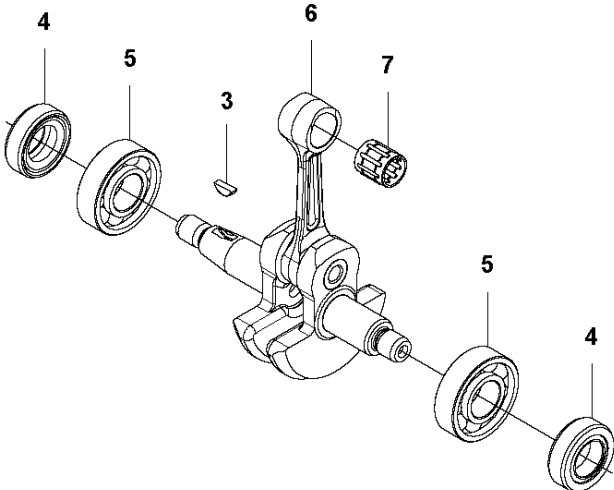

G1 524L, 525L, LS, LST, RJD, RS
COVERS

COVER

525 L

Ref	Part No	Description	Remark	QTY	KIT
1	503 21 35-12	SCREW CCRPANT		2	
2	576 40 45-01	ARM PROTECTION		1	
3	577 81 54-01	BOLT		1	
4	592 62 13-01	CYLINDER COVER	To be used with 576404101 Housing clutch	1	
4	592 62 13-02	CYLINDER COVER	To be used with 588567701 Housing clutch	1	
5	576 40 47-01	MUFFLER GUARD		1	
6	577 81 54-01	BOLT		1	
7	577 81 54-01	BOLT		1	
8	576 99 24-02	KNOB		1	9
9	578 40 88-01	FILTER COVER		1	
10	544 25 68-01	SCREW		3	
11	577 84 82-01	COVER	524L, 525L, LS, LST, RJD	1	
11	577 85 11-01	COVER	RS	1	
12	577 84 81-01	COVER	524L, 525L, LS, LST, RJD	1	
12	577 85 10-01	COVER	RS	1	
13	579 44 58-06	DECAL	525L	1	

N 524, 525
CRANK CASE

CRANKCASE

525 L

Ref	Part No	Description	Remark	QTY KIT
1	529 26 81-01	BOLT		1
2	577 94 20-01	BOLT		2
3	576 42 07-02	BRACKET		1
4	576 42 08-02	BRACKET		1
5	576 42 05-01	CUSHION		1
6	577 81 54-01	BOLT		4
7	588 56 77-01	HOUSING		1
8	525 95 32-01	BEARING		1
9	506 60 99-01	RING		1
10	504 11 43-01	SCREW		3
11	581 30 86-01	CRANKCASE		1
12	576 39 95-02	GASKET		1

P 524, 525
CRANK SHAFT

CRANKSHAFT

525 L

Ref	Part No	Description	Remark	QTY KIT
1	576 40 46-01	MUFFLER		1
2	544 25 68-01	SCREW		1
3	506 68 94-01	KEY		1
4	504 12 15-01	SEALING		2
5	506 61 03-01	BEARING		2
6	579 22 32-01	CRANKSHAFT		1
7	576 40 27-01	BEARING		1