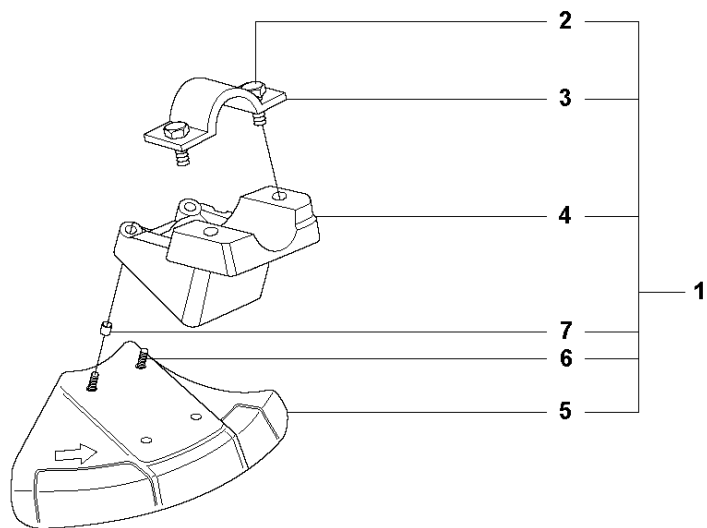

R1 525 RX, RXT, RK
ACCESSORIES