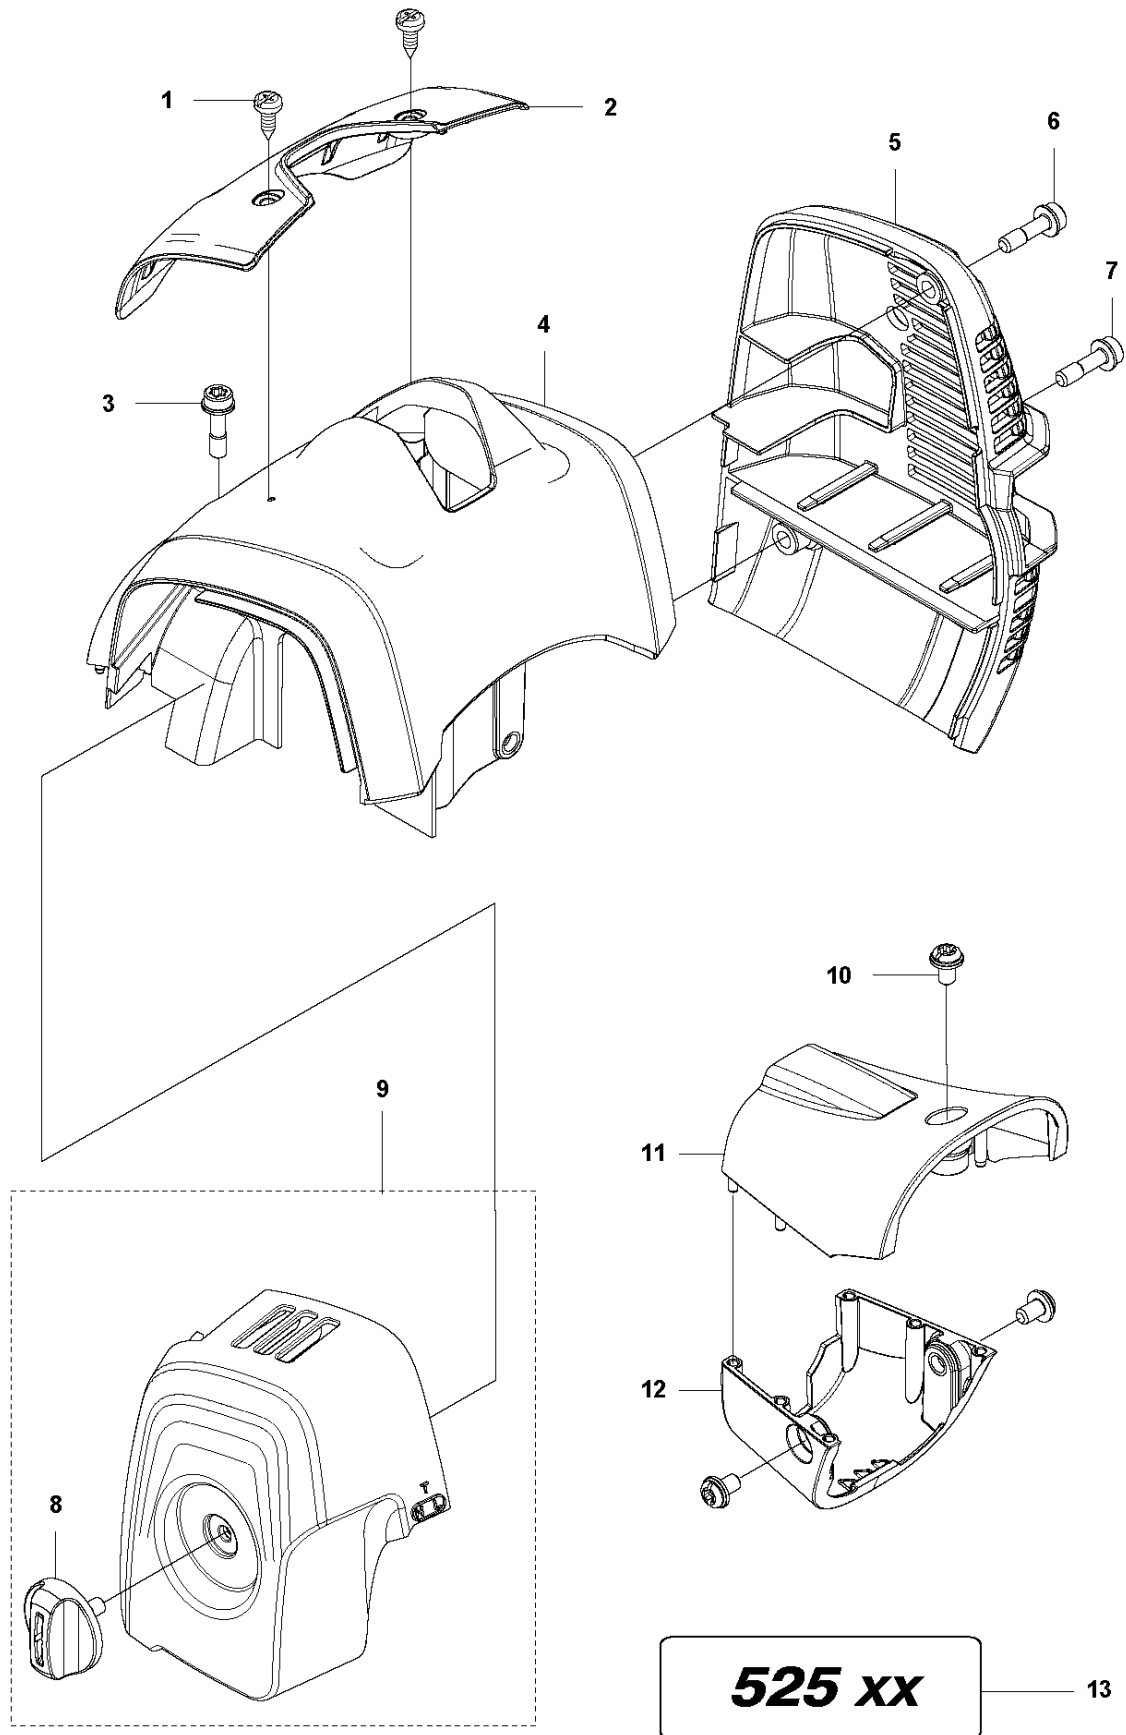

G1 524L, 525L, LS, LST, RJD, RS
COVERS

COVER

525 L

Ref	Part No	Description	Remark	QTY	KIT
1	503 21 35-12	SCREW CCRPANT		2	
2	576 40 45-01	ARM PROTECTION		1	
3	577 81 54-01	BOLT		1	
4	592 62 13-01	CYLINDER COVER	To be used with 576404101 Housing clutch	1	
4	592 62 13-02	CYLINDER COVER	To be used with 588567701 Housing clutch	1	
5	576 40 47-01	MUFFLER GUARD		1	
6	577 81 54-01	BOLT		1	
7	577 81 54-01	BOLT		1	
8	576 99 24-02	KNOB		1	9
9	578 40 88-01	FILTER COVER		1	
10	544 25 68-01	SCREW		3	
11	577 84 82-01	COVER	524L, 525L, LS, LST, RJD	1	
11	577 85 11-01	COVER	RS	1	
12	577 84 81-01	COVER	524L, 525L, LS, LST, RJD	1	
12	577 85 10-01	COVER	RS	1	
13	579 44 58-06	DECAL	525L	1