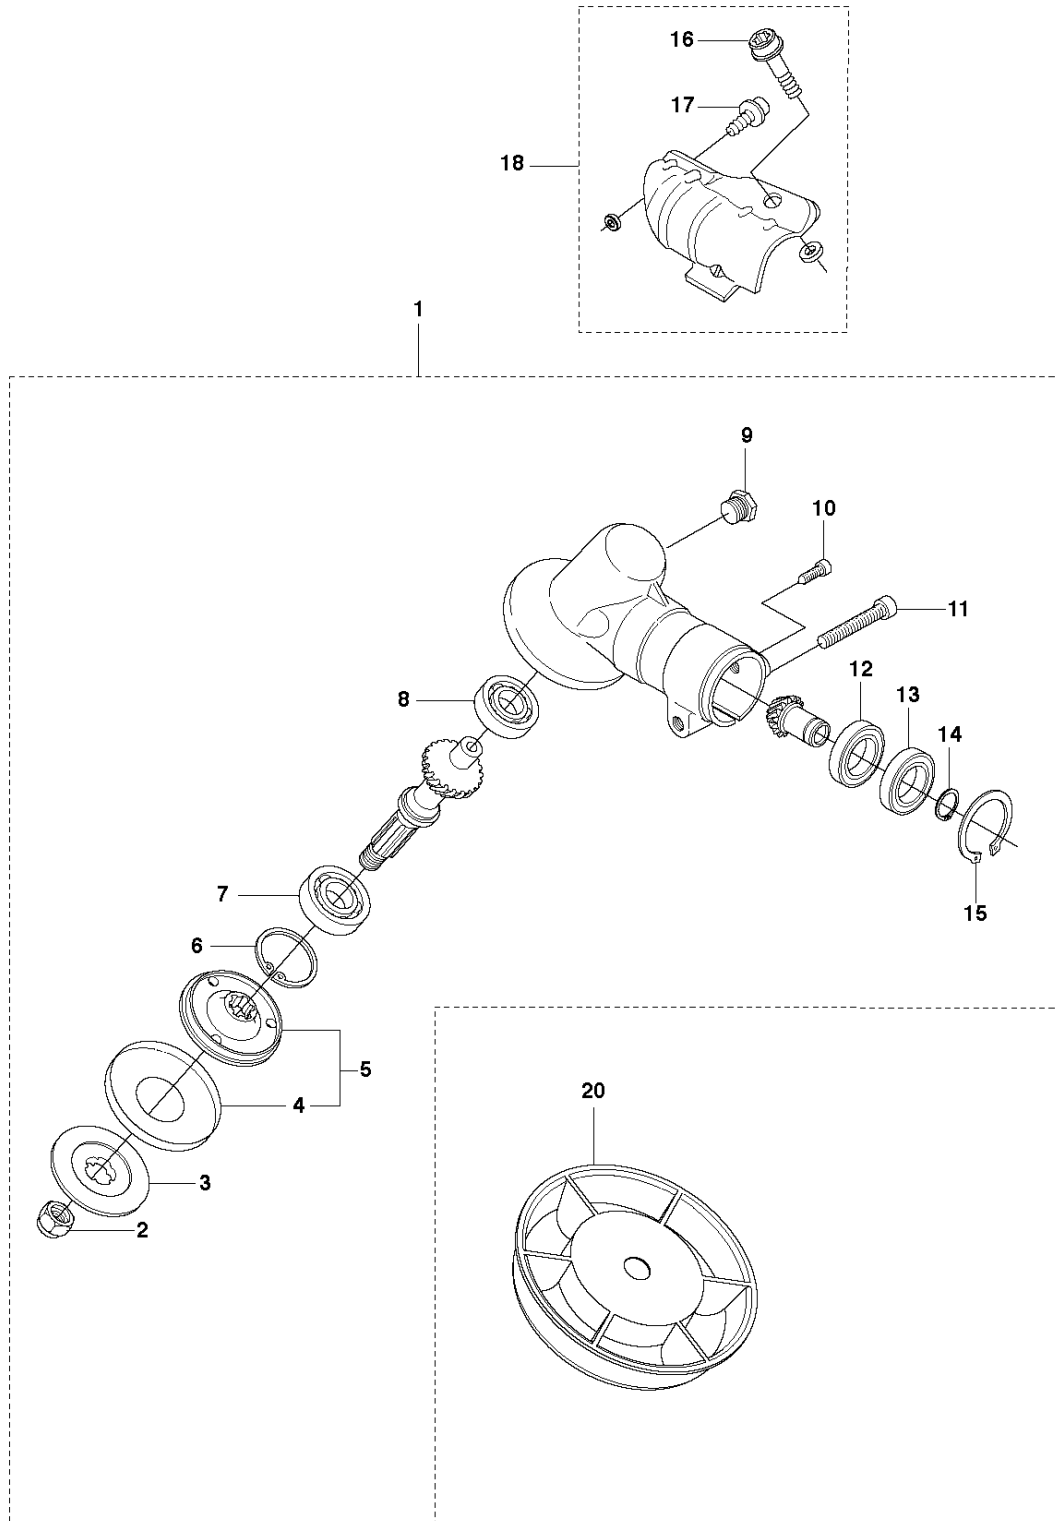

A1 524L, 525L, LS, LK, RJX, RJD, RS, RX, RXT, RK
BEVEL GEAR

BEVEL GEAR

525 L

Ref	Part No	Description	Remark	QTY	KIT
1	537 19 92-02	BEVEL GEAR ASSY		1	
2	503 85 63-01	NUT		1	1
3	537 28 56-01	SUPPORT FLANGE		1	1
4	537 29 26-01	CUP		1	1
5	537 23 49-01	DRIVER ASSY		1	1
6	735 31 28-10	CIRCLIP		1	1
7	503 25 24-01	BALL BEARING		1	1
8	738 21 98-00	BALL BEARING		1	1
9	503 20 15-01	SCREW IHHM		1	1
10	503 20 14-12	SCREW IHSCFMO		1	1
11	503 20 07-25	SCREW IHSCFM		1	1
12	738 21 99-00	BALL BEARING		1	1
13	738 21 99-02	BALL BEARING		1	1
14	735 31 11-00	CIRCLIP		1	1
15	735 31 25-10	CIRCLIP		1	1
16	544 21 84-20	SCREW ITXSCM		1	18
17	501 98 10-01	SCREW ITXSCM		1	18
18	574 30 69-03	CLAMP		1	
20	503 89 01-01	SUPPORT CUP		1