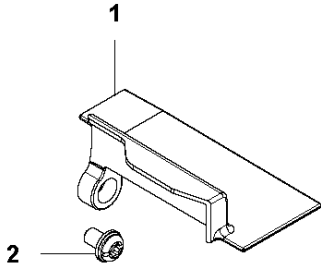

P 524, 525
CRANK SHAFT

CRANKSHAFT

525 L

Ref	Part No	Description	Remark	QTY KIT
1	576 40 46-01	MUFFLER		1
2	544 25 68-01	SCREW		1
3	506 68 94-01	KEY		1
4	504 12 15-01	SEALING		2
5	506 61 03-01	BEARING		2
6	579 22 32-01	CRANKSHAFT		1
7	576 40 27-01	BEARING		1