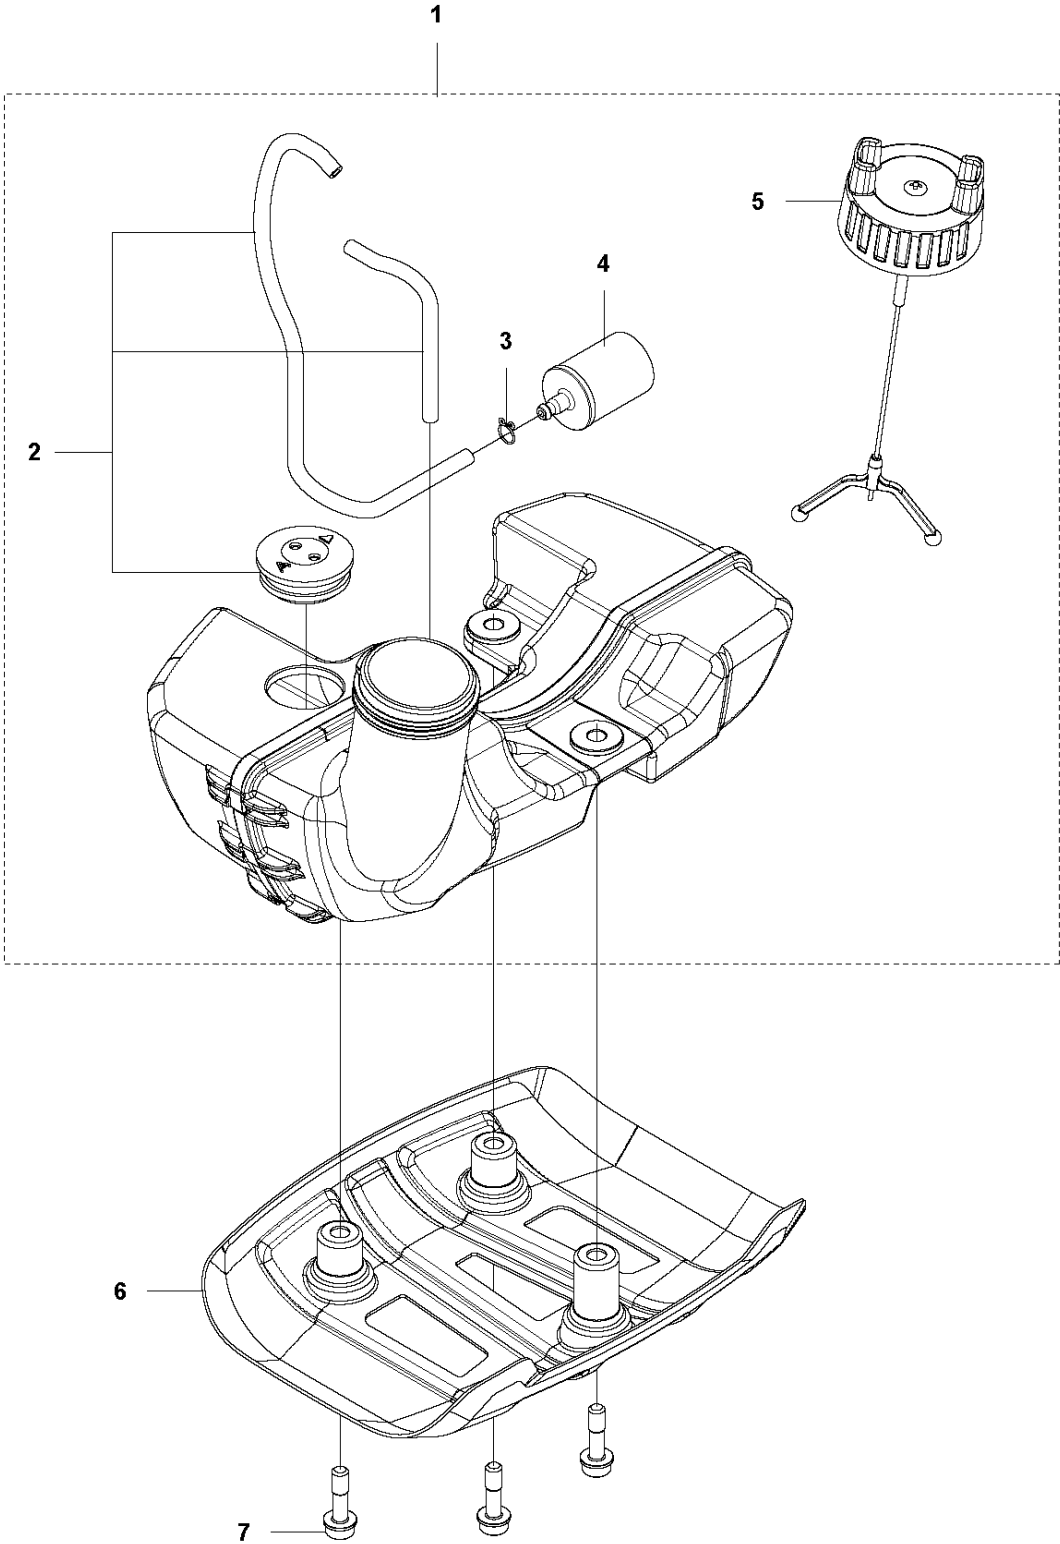

K1 525L, LS, LST, RJD, RS
FUEL TANK

FUEL TANK

525 L

Ref	Part No	Description	Remark	QTY	KIT
1	576 40 51-01	FUEL TANK		1	
1	576 40 51-02	FUEL TANK	Australia / New Zealand	1	
2	579 21 03-02	HOSE ASSY		1	1
2	577 50 99-03	PIPE	Australia / New Zealand	1	
3	506 70 70-01	CLIP		1	1
4	503 44 32-01	FUEL FILTER		1	1
5	579 64 57-03	TANK CAP		1	1
6	576 40 55-01	SKID PLATE		1	
7	577 81 54-01	BOLT		3