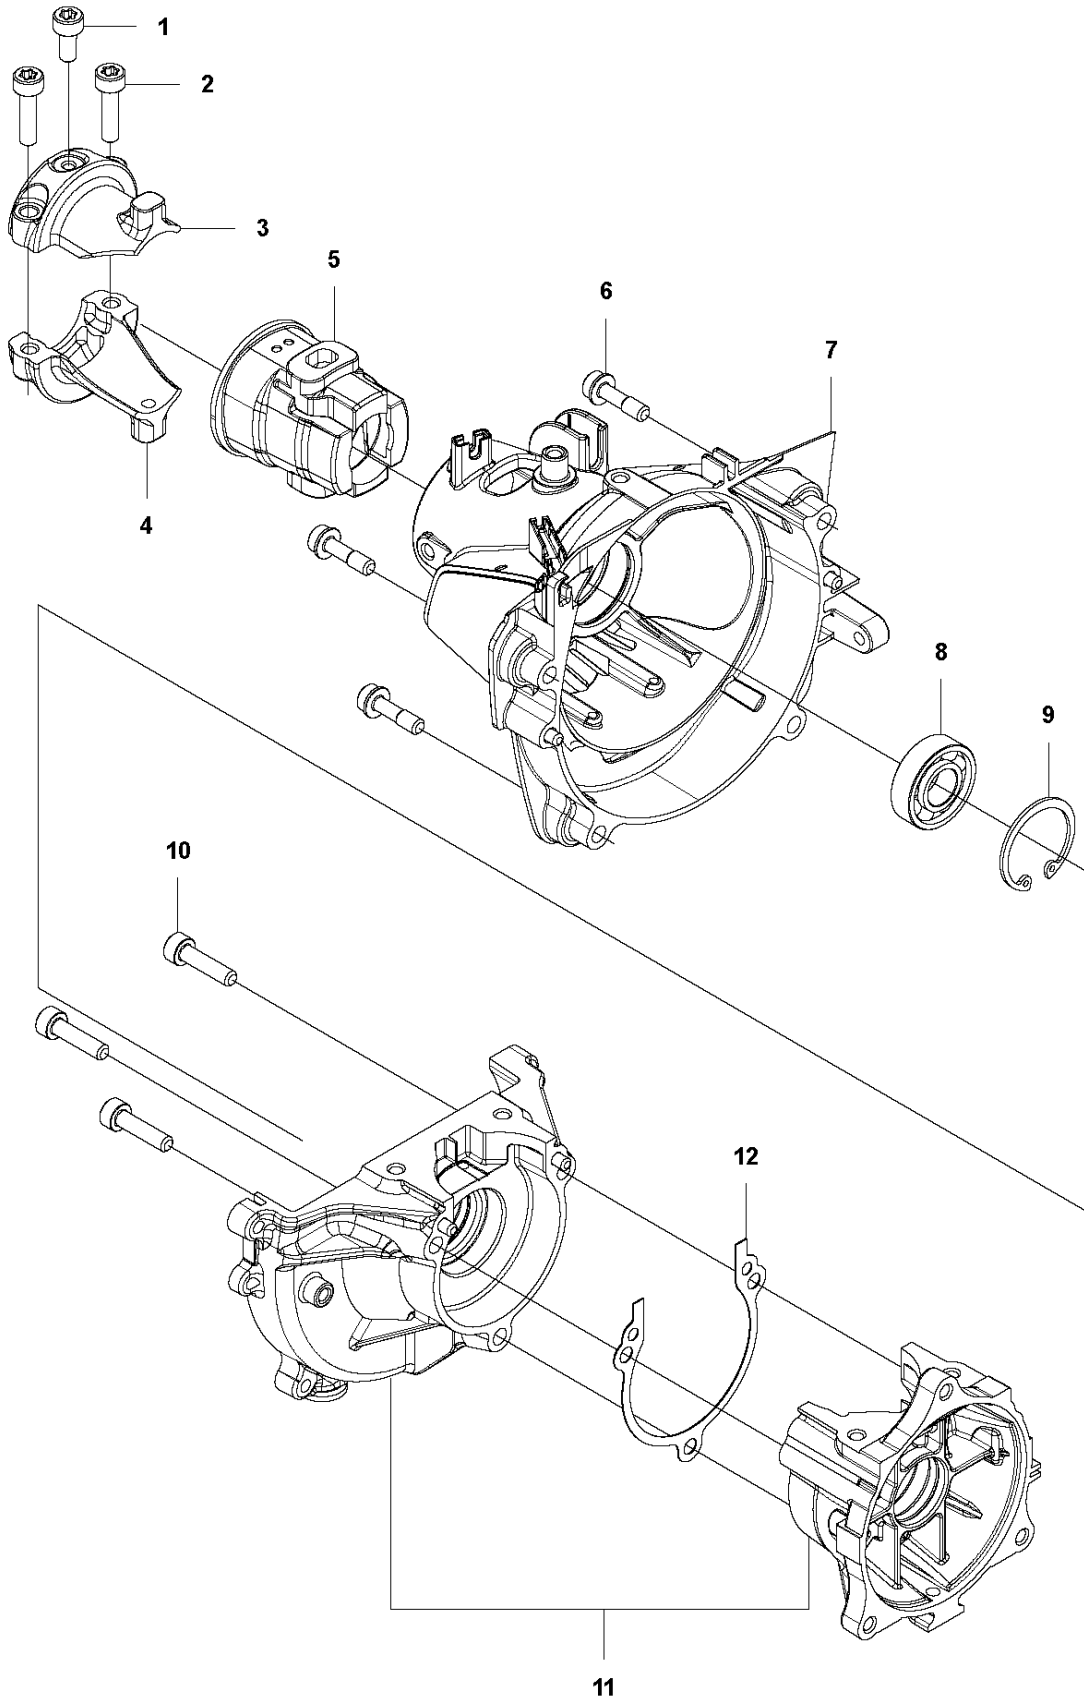

N 524, 525
CRANK CASE

CRANKCASE

525 L

Ref	Part No	Description	Remark	QTY KIT
1	529 26 81-01	BOLT		1
2	577 94 20-01	BOLT		2
3	576 42 07-02	BRACKET		1
4	576 42 08-02	BRACKET		1
5	576 42 05-01	CUSHION		1
6	577 81 54-01	BOLT		4
7	588 56 77-01	HOUSING		1
8	525 95 32-01	BEARING		1
9	506 60 99-01	RING		1
10	504 11 43-01	SCREW		3
11	581 30 86-01	CRANKCASE		1
12	576 39 95-02	GASKET		1