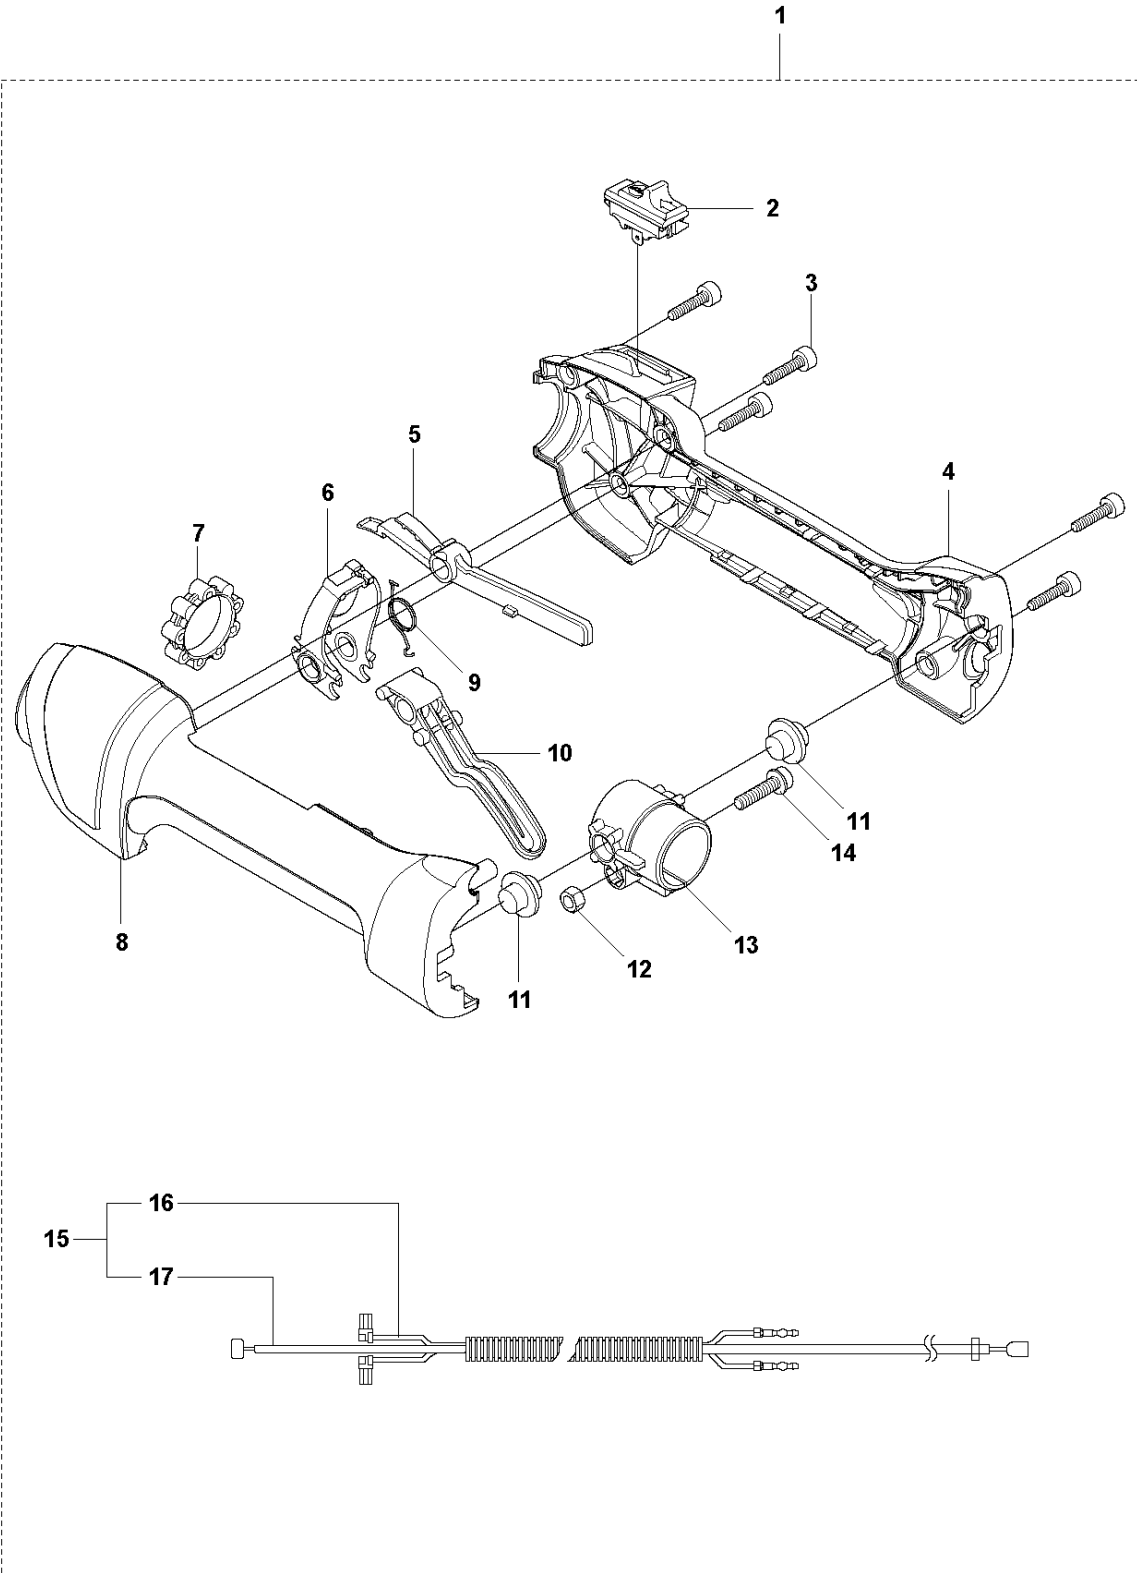

F 524L, 525L, LS, LST, LK, RJX, RJD
THROTTLE CONTROLS

THROTTLE CONTROLS

525 L

Ref	Part No	Description	Remark	QTY	KIT
1	578 27 95-01	THROTTLE CONTROL	L, LS, LST, RJX	1	
1	578 27 95-02	THROTTLE CONTROL	LK, RJD, (LST Australia)	1	
2	537 41 90-01	SWITCH		1	1
3	575 96 05-01	SCREW IH SCT		5	1
4	544 23 84-01	HANDLE HALF	L, LS, LST, RJX	1	1
4	544 10 02-02	HANDLE HALF	LK, RJD, (LST Australia)	1	1
5	503 87 80-01	THROTTLE LOCKOUT		1	1
6	503 91 81-01	THROTTLE LEVER		1	1
7	503 96 14-01	ABSORBER		1	1
8	544 23 85-01	HANDLE HALF	L, LS, LST, RJX	1	1
8	544 10 03-02	HANDLE HALF	LK, RJD, (LST Australia)	1	1
9	544 10 08-01	RECOIL SPRING		1	1
10	503 87 79-03	THROTTLE TRIGGER		1	1
11	544 10 17-03	DAMPER	L, LS, LST, RJX	2	1
11	544 10 17-02	DAMPER	LK, RJD, (LST Australia)	2	1
12	731 23 14-01	HEXAGON NUT		1	1
13	544 11 21-01	RETAINER		1	1
14	506 68 90-01	BOLT		1	1
15	578 27 96-01	WIRING		1	1
16	502 53 16-01	SHORT CIRCUIT CABLE		1	1, 15
17	578 86 78-01	THROTTLE CABLE		1	1, 15