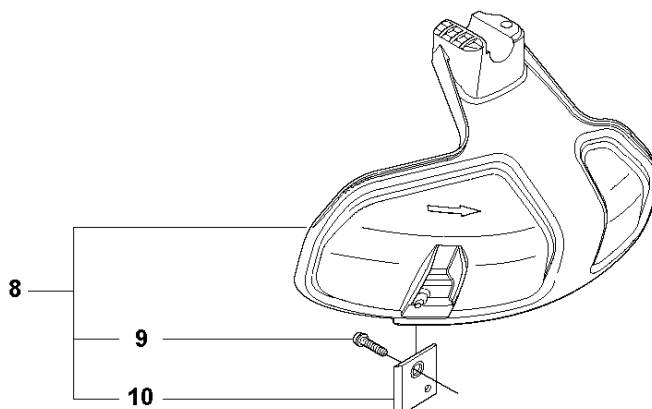

524L, 525L, LS, LST, LK, RJX, RJD, RS, RX, RXT, RK