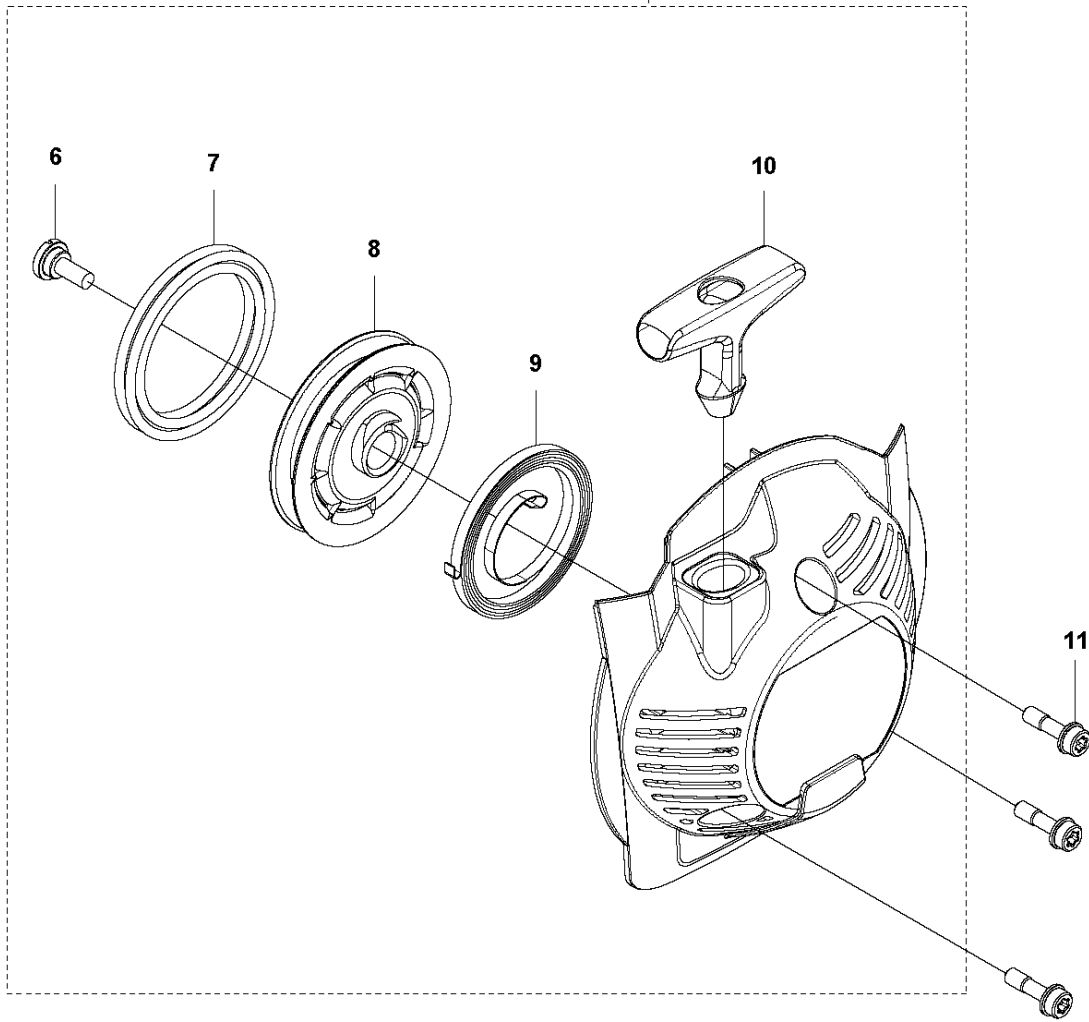

J1 524L, 525L, 525LS, LST, RJD, RS
STARTER

STARTER

525 L

Ref	Part No	Description	Remark	QTY	KIT
1	581 14 65-01	STARTER PULLEY		1	
2	521 60 04-01	E-RING		2	1
3	521 60 03-01	SPRING		2	1
4	521 60 02-01	RATCHET		2	1
5	578 99 25-01	STARTER		1	
6	506 61 30-01	SCREW		1	5
7	579 06 46-01	ROPE		1	5
8	579 06 48-01	STARTER PULLEY		1	5
9	504 11 50-01	SPRING.SPIRAL		1	5
10	575 48 95-01	STARTER HANDLE		1	5
11	577 81 54-01	BOLT		3	
12	579 36 96-01	DECAL		1