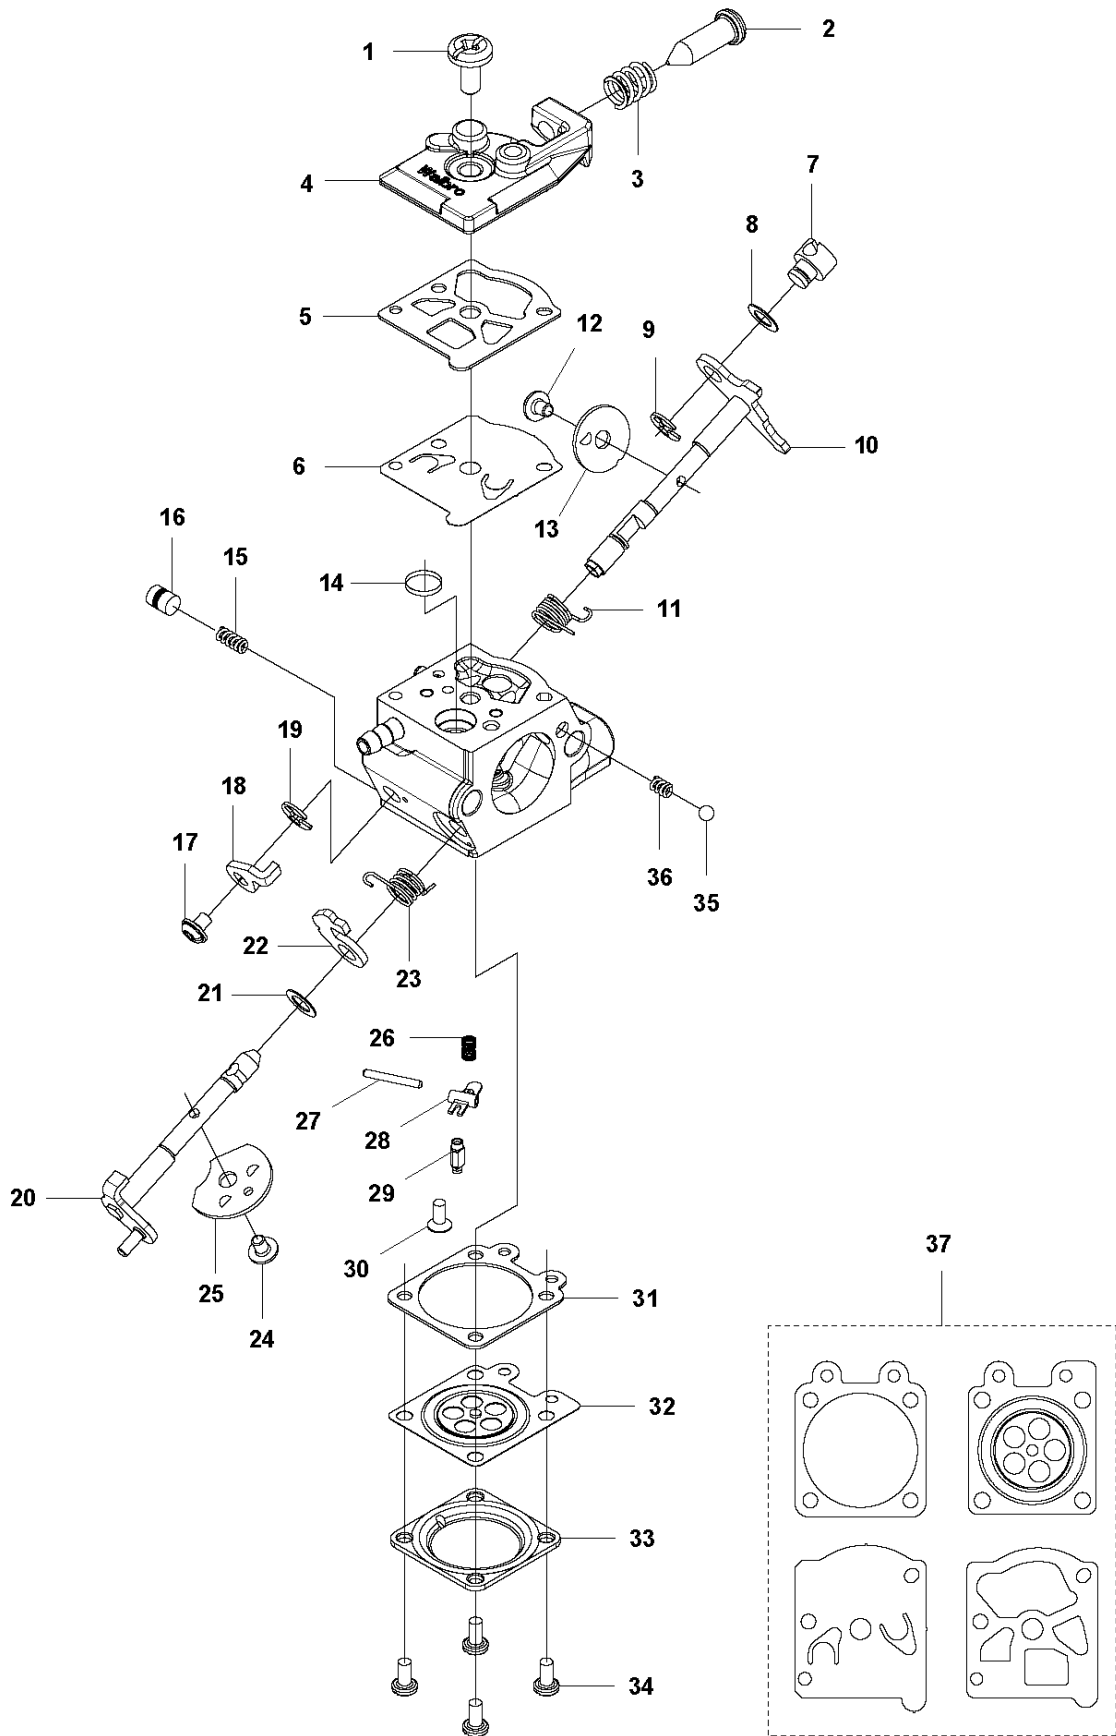

A1 524L, 525L, LS, LK, RJX, RJD, RS, RX, RXT, RK
BEVEL GEAR

BEVEL GEAR

525 L

Ref	Part No	Description	Remark	QTY	KIT
1	537 19 92-02	BEVEL GEAR ASSY		1	
2	503 85 63-01	NUT		1	1
3	537 28 56-01	SUPPORT FLANGE		1	1
4	537 29 26-01	CUP		1	1
5	537 23 49-01	DRIVER ASSY		1	1
6	735 31 28-10	CIRCLIP		1	1
7	503 25 24-01	BALL BEARING		1	1
8	738 21 98-00	BALL BEARING		1	1
9	503 20 15-01	SCREW IHHM		1	1
10	503 20 14-12	SCREW IHSCFMO		1	1
11	503 20 07-25	SCREW IHSCFM		1	1
12	738 21 99-00	BALL BEARING		1	1
13	738 21 99-02	BALL BEARING		1	1
14	735 31 11-00	CIRCLIP		1	1
15	735 31 25-10	CIRCLIP		1	1
16	544 21 84-20	SCREW ITXSCM		1	18
17	501 98 10-01	SCREW ITXSCM		1	18
18	574 30 69-03	CLAMP		1	
20	503 89 01-01	SUPPORT CUP		1	

Q 524, 525
CARBURETOR

CARBURETOR

525 L

Ref	Part No	Description	Remark	QTY KIT
1	520 97 63-01	SCREW		1
2	577 81 57-01	SCREW		1
3	513 59 32-01	SPRING		1
4	579 19 06-01	COVER		1
5	520 95 48-01	GASKET		1
6	502 21 36-01	DIAPHRAGM PUMP		1
7	513 40 08-01	SWIVEL		1
8	516 52 42-01	WASHER		1
9	506 73 86-01	RING		1
10	579 19 07-01	SHAFT		1
11	577 81 55-01	SPRING		1
12	520 75 98-01	SCREW		1
13	520 97 86-01	VALVE		1
14	520 95 70-01	SCREEN		1
15	505 05 79-01	SPRING		1
16	584 90 12-01	PISTON ASSY		1
17	520 75 98-01	SCREW		1
18	579 19 08-01	LEVER		1
19	505 05 65-01	RING		1
20	579 19 10-01	SHAFT		1
21	516 52 42-01	WASHER		1
22	584 90 13-01	LEVER		1
23	579 19 11-01	SPRING		1
24	520 75 98-01	SCREW		1
25	581 15 49-01	VALVE		1
26	578 89 54-01	SPRING		1
27	520 97 74-01	PIN		1
28	577 80 72-01	LEVER		1
29	521 08 54-01	VALVE.INLET		1
30	577 80 71-01	SCREW		1
31	516 97 21-01	GASKET		1
32	577 80 70-01	DIAPHRAGM		1
33	514 18 92-01	COVER		1
34	520 97 88-01	SCREW ASSY		4
35	514 24 26-01	BALL		1
36	514 24 33-01	SPRING.CHOKE		1
37	580 68 48-01	GASKET KIT	Coomopes by item 5, 6, 31 and 32	1