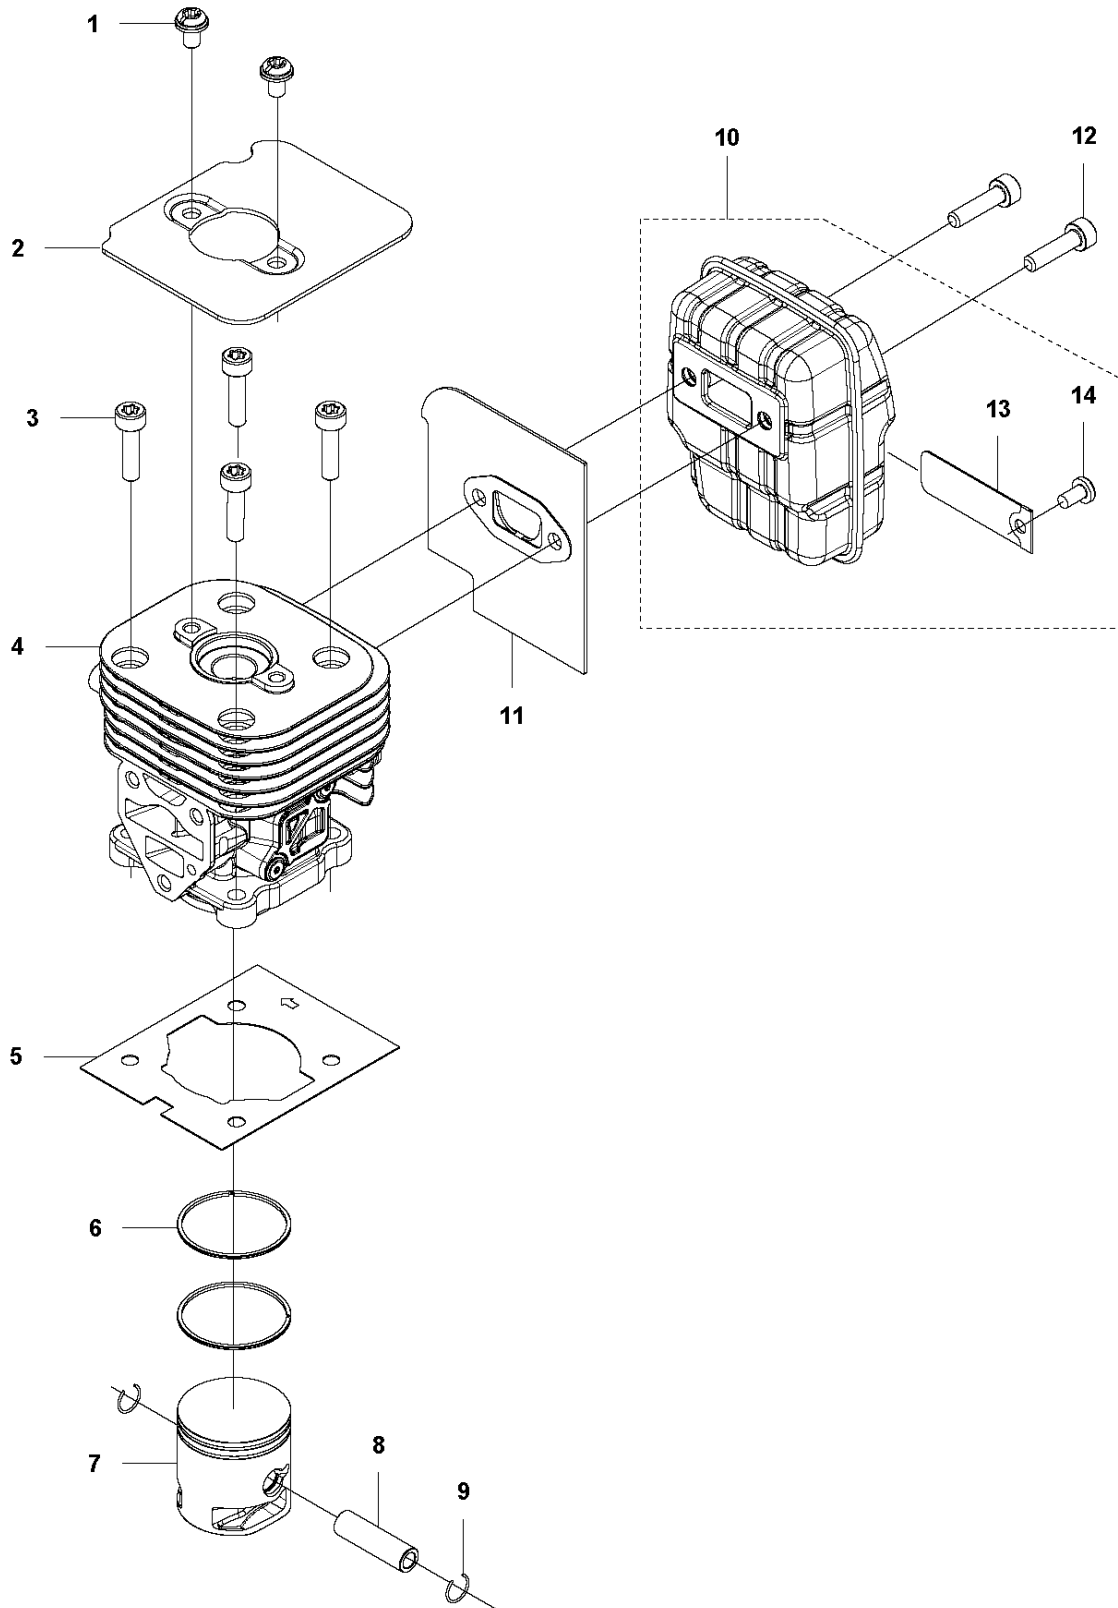

N 524, 525
CRANK CASE

CRANKCASE

525 L

Ref	Part No	Description	Remark	QTY KIT
1	529 26 81-01	BOLT		1
2	577 94 20-01	BOLT		2
3	576 42 07-02	BRACKET		1
4	576 42 08-02	BRACKET		1
5	576 42 05-01	CUSHION		1
6	577 81 54-01	BOLT		4
7	588 56 77-01	HOUSING		1
8	525 95 32-01	BEARING		1
9	506 60 99-01	RING		1
10	504 11 43-01	SCREW		3
11	581 30 86-01	CRANKCASE		1
12	576 39 95-02	GASKET		1

P 524, 525
CRANK SHAFT

CRANKSHAFT

525 L

Ref	Part No	Description	Remark	QTY KIT
1	576 40 46-01	MUFFLER		1
2	544 25 68-01	SCREW		1
3	506 68 94-01	KEY		1
4	504 12 15-01	SEALING		2
5	506 61 03-01	BEARING		2
6	579 22 32-01	CRANKSHAFT		1
7	576 40 27-01	BEARING		1

M 524, 525
CYLINDER PISTON & MUFFLER

CYLINDER, PISTON & MUFFLER

525 L

Ref	Part No	Description	Remark	QTY	KIT
1	544 25 68-01	SCREW		2	
2	578 78 53-01	PLATE		1	
3	504 11 43-01	SCREW		4	
4	577 97 90-01	CYLINDER		1	
5	576 39 87-02	GASKET		1	
6	506 61 81-01	RING		2	
7	577 91 74-01	PISTON		1	
8	505 04 07-01	PIN		1	
9	505 04 52-01	RING		2	
10	585 24 86-01	MUFFLER		1	
10	580 52 36-01	MUFFLER ASSY	USA	1	
10	585 03 29-01	MUFFLER ASSY	Australia / New Zealand	1	
11	578 40 81-01	GASKET		1	
12	504 11 43-01	SCREW		2	
13	580 51 44-01	SPARK ARRESTER		1	10
14	729 57 74-05	SCREW CRPANT		1	10