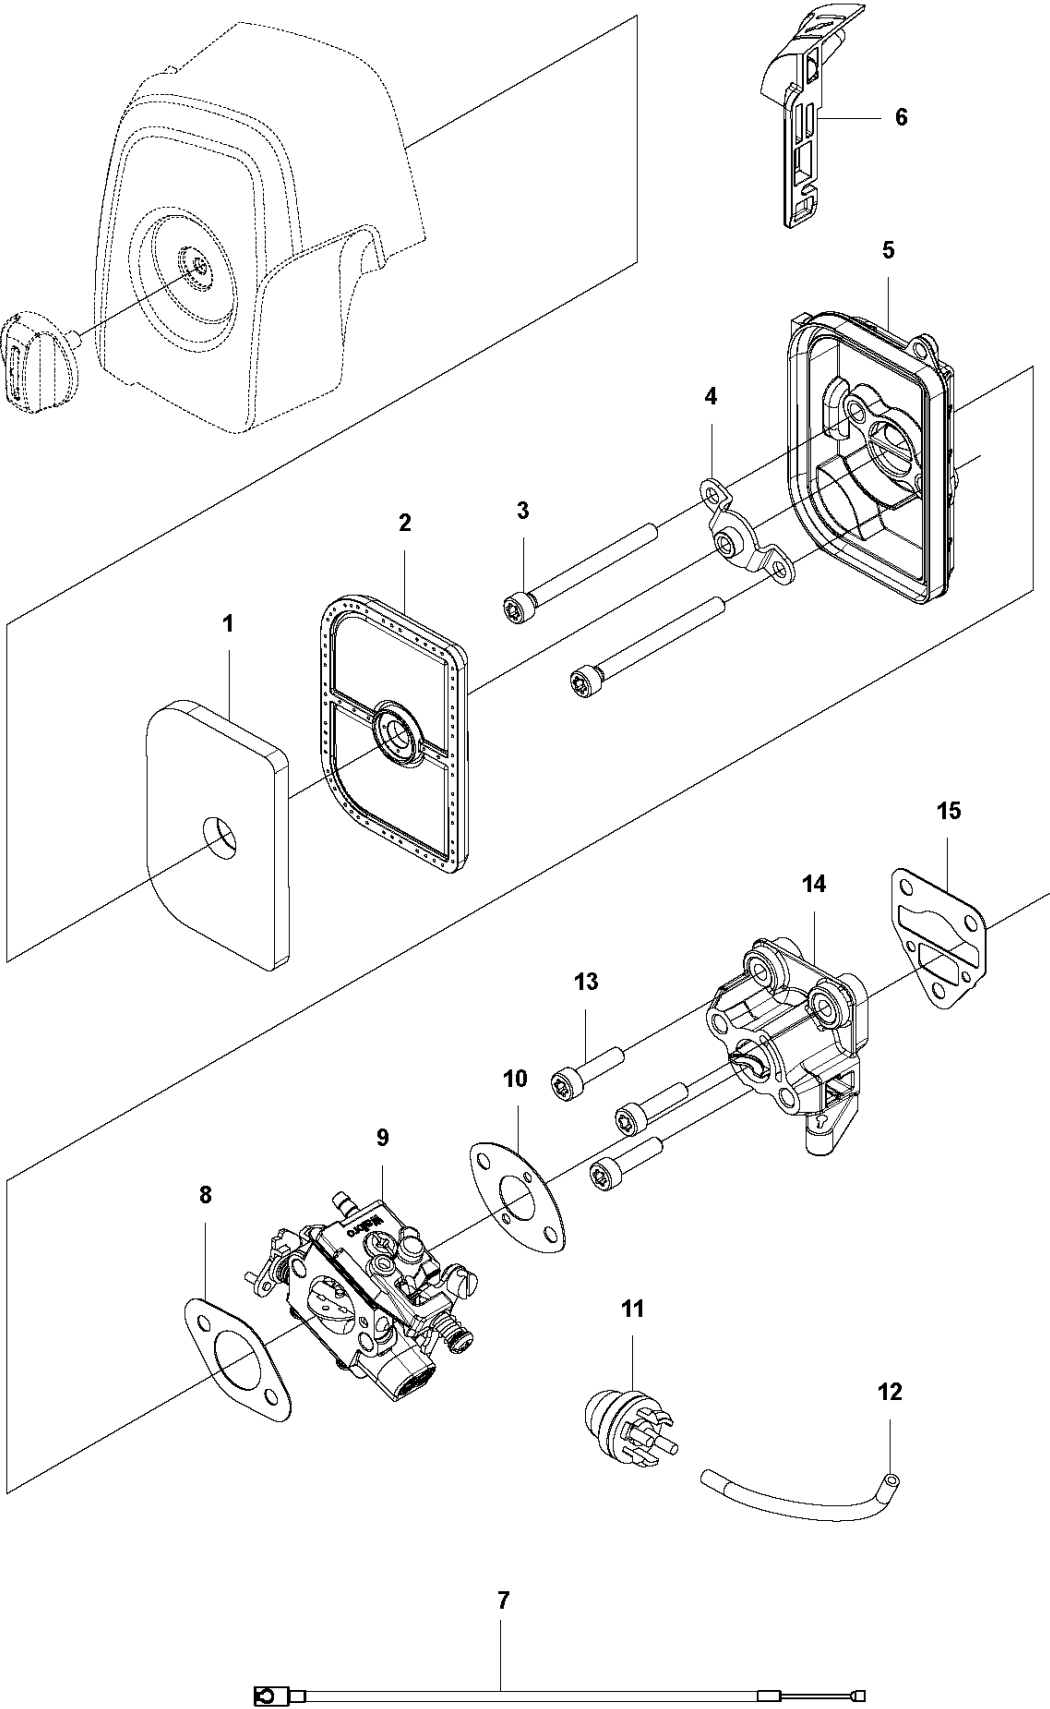

H1 524L, 525L, LS, LST, PJD, RS
CARBURETOR & AIRFILTER

CARBURETOR & AIR FILTER

525 L

Ref	Part No	Description	Remark	QTY KIT
1	577 85 15-01	AIR FILTER		1
2	576 40 16-01	AIR FILTER		1
3	580 46 72-01	BOLT		2
4	580 43 79-01	PLATE		1
5	577 85 13-01	FILTER HOUSING		1
6	577 84 83-01	CHOKE CONTROL		1
7	590 90 00-01	THROTTLE CABLE		1
8	577 88 24-02	GASKET		1
9	584 90 14-01	CARBURETTOR		1
10	576 39 91-02	GASKET		1
11	503 93 66-01	PURGE		1
12	577 05 05-01	PIPE		1
13	504 11 43-01	SCREW		3
14	578 90 83-01	INSULATOR		1
15	576 39 89-01	GASKET		1