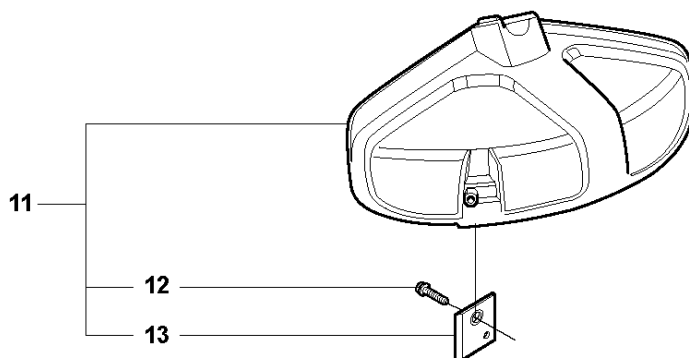

524L, 525L, LS, LST, LK, RJX, RJD, RS, RX, RXT, RK