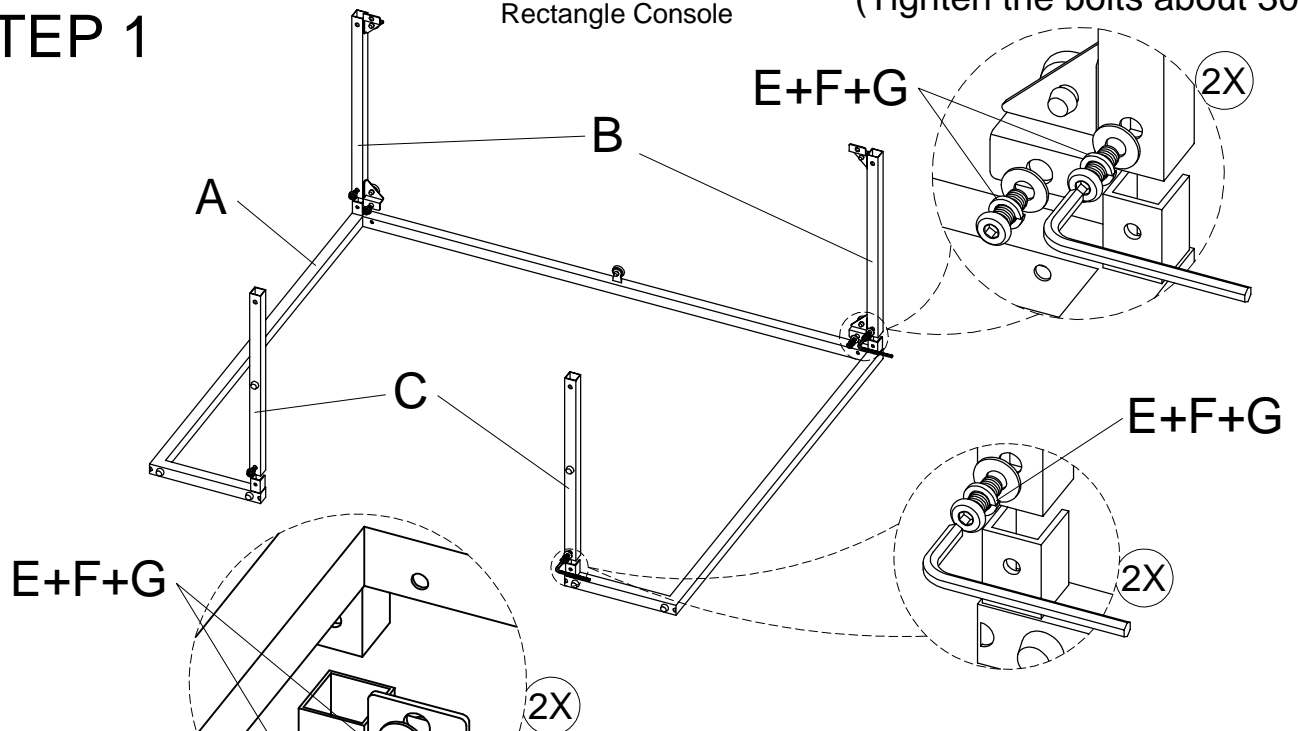

NO.	PART	DESCRIPTION	Q'TY	NO.	PARTS	DESCRIPTION	Q'TY
A		C Leg Assembly	2PCS	E		Allen Head Bolt 1/4" x 5/8"	12PCS
B		Top Rail	2PCS	F		Spring Washer Ø10	12PCS
C		Bottom Rail	2PCS	G		Flat Washer Ø12*T1.0	12PCS
D		Glass Top	1PC	H		Allen Head Wrench 4MM	1PC

carolina living

Beautiful Modern Designs

Assembly Instructions

Item # CF3816G
Rectangle Console

STEP 1

(Tighten the bolts about 30%)

STEP 2

(Tighten the bolts about 30%)

STEP 3

(Bolts must be tightened 100% after put Glass Top into the frame)