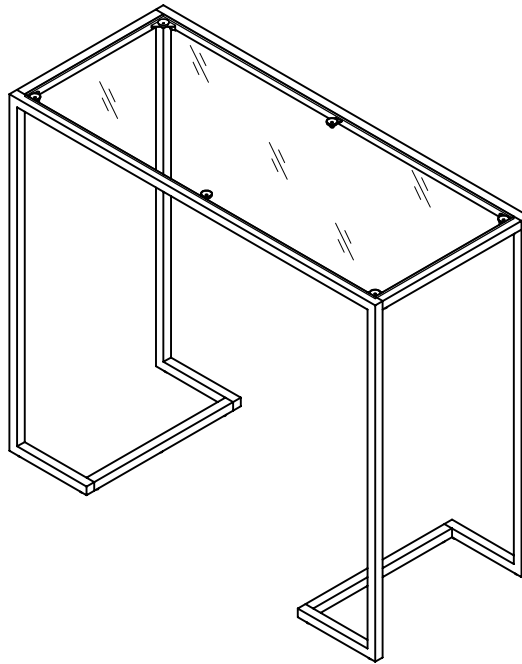

carolina living

Beautiful Modern Designs

Assembly Instructions

Item # CF3816G

Rectangle Console

Thank you for purchasing a Carolina Living company product. This product has been designed for easy assembly and is constructed for durability. Please take the time to read and follow the assembly instructions carefully. If a part or hardware is missing or you have any difficulties in assembling this product, please contact us Toll Free 1-800-228-3876.

NO.	PART	DESCRIPTION	Q'TY	NO.	PARTS	DESCRIPTION	Q'TY
A		C Leg Assembly	2PCS	E		Allen Head Bolt 1/4" x 5/8"	12PCS
B		Top Rail	2PCS	F		Spring Washer Ø10	12PCS
C		Bottom Rail	2PCS	G		Flat Washer Ø12*T1.0	12PCS
D		Glass Top	1PC	H		Allen Head Wrench 4MM	1PC

carolina living

Beautiful Modern Designs

Assembly Instructions

Item # CF3816G
Rectangle Console

STEP 1

(Tighten the bolts about 30%)

STEP 2

(Tighten the bolts about 30%)