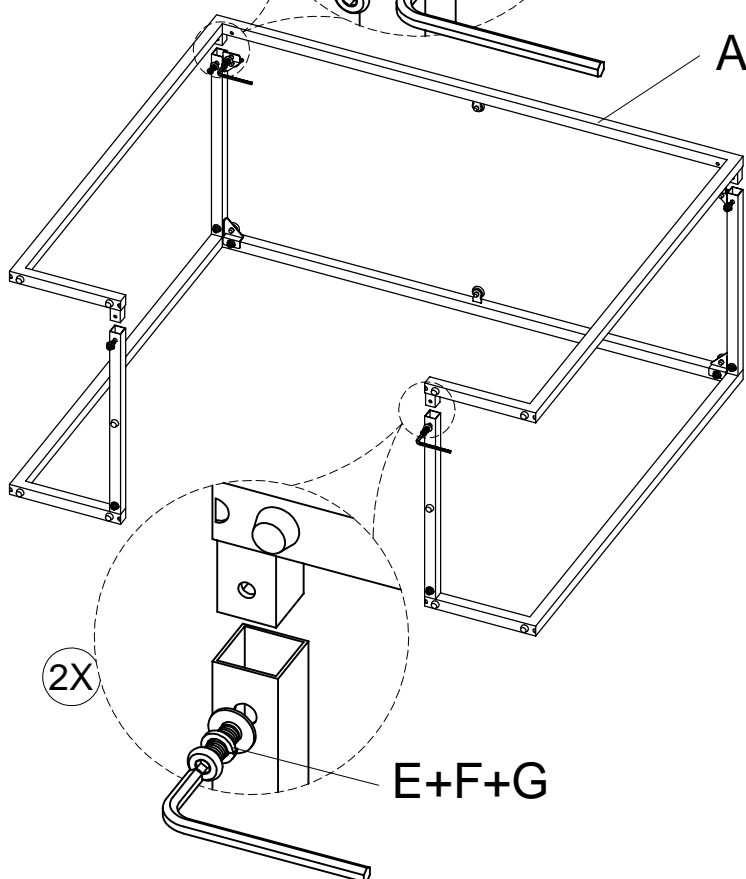

NO.	PART	DESCRIPTION	Q'TY	NO.	PARTS	DESCRIPTION	Q'TY
A		C Leg Assembly	2PCS	E		Allen Head Bolt 1/4" x 5/8"	12PCS
B		Top Rail	2PCS	F		Spring Washer Ø10	12PCS
C		Bottom Rail	2PCS	G		Flat Washer Ø12*T1.0	12PCS
D		Glass Top	1PC	H		Allen Head Wrench 4MM	1PC

carolina living

Beautiful Modern Designs

Assembly Instructions

Item # CF3816G
Rectangle Console

STEP 1

(Tighten the bolts about 30%)

STEP 2

(Tighten the bolts about 30%)

STEP 3

(Bolts must be tightened 100% after put Glass Top into the frame)