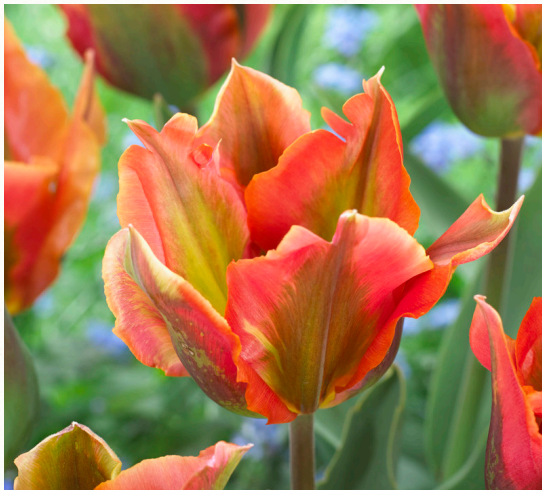

Van Zyverden's
TULIP ARTIST

Tulips are the indispensable blooms of the spring garden, as they bring it to life! They are unique in the range of size, shape, and bold color found in almost every color spectrum, that only tulips provide. Tulips are suitable for a wide range of plantings, are excellent in the rock garden, in formal beds, as elegant cut flowers, and for containers. They can be used in nearly any garden design scheme. Flowers are upward facing, with linear to lance-shaped green leaves on the stem. Tulip descriptions can become quite technical, as they are grouped into 15 different divisions, describing the petals, stamens, and leaves in detail. Plant several different varieties of tulips throughout the garden to extend the blooming time.

Award winner

Flowers that look like fine art

*Truly unusual stand
out due to its coloring*

About This Variety: Artist tulips are known as Viridiflora tulips which means green flower. This award winner is a stand out because of its unusual coloring of salmon rose with purple and green markings. It also makes for a good cut flower and will naturalize more easily than some other tulip varieties. A must have for the tulip connoisseur.