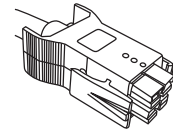

To mount the solar panel semi-permanently or during travel.

Winter Position:

Summer Position:

Use Your Power Panel

Connect the solar panel cable to the solar input port.

You can use the four eyebolts to anchor the solar panel to the ground.

You can use handles for cable management and predrilled 6mm holes for optional mounting.

You can turn star knob clockwise to stop the wheel or counterclockwise to release.

Daisy Chain Your Power Panel

To double charging speed, use the parallel connection method.