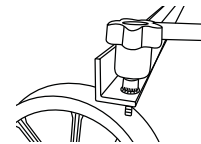

To mount the solar panel semi-permanently or during travel.

Winter Position:

Summer Position:

Use Your Power Panel

Connect the solar panel cable to the solar input port.

You can use the four eyebolts to anchor the solar panel to the ground.

You can use handles for cable management and predrilled 6mm holes for optional mounting.

You can turn star knob clockwise to stop the wheel or counterclockwise to release.

Daisy Chain Your Power Panel

To double charging speed, use the parallel connection method.