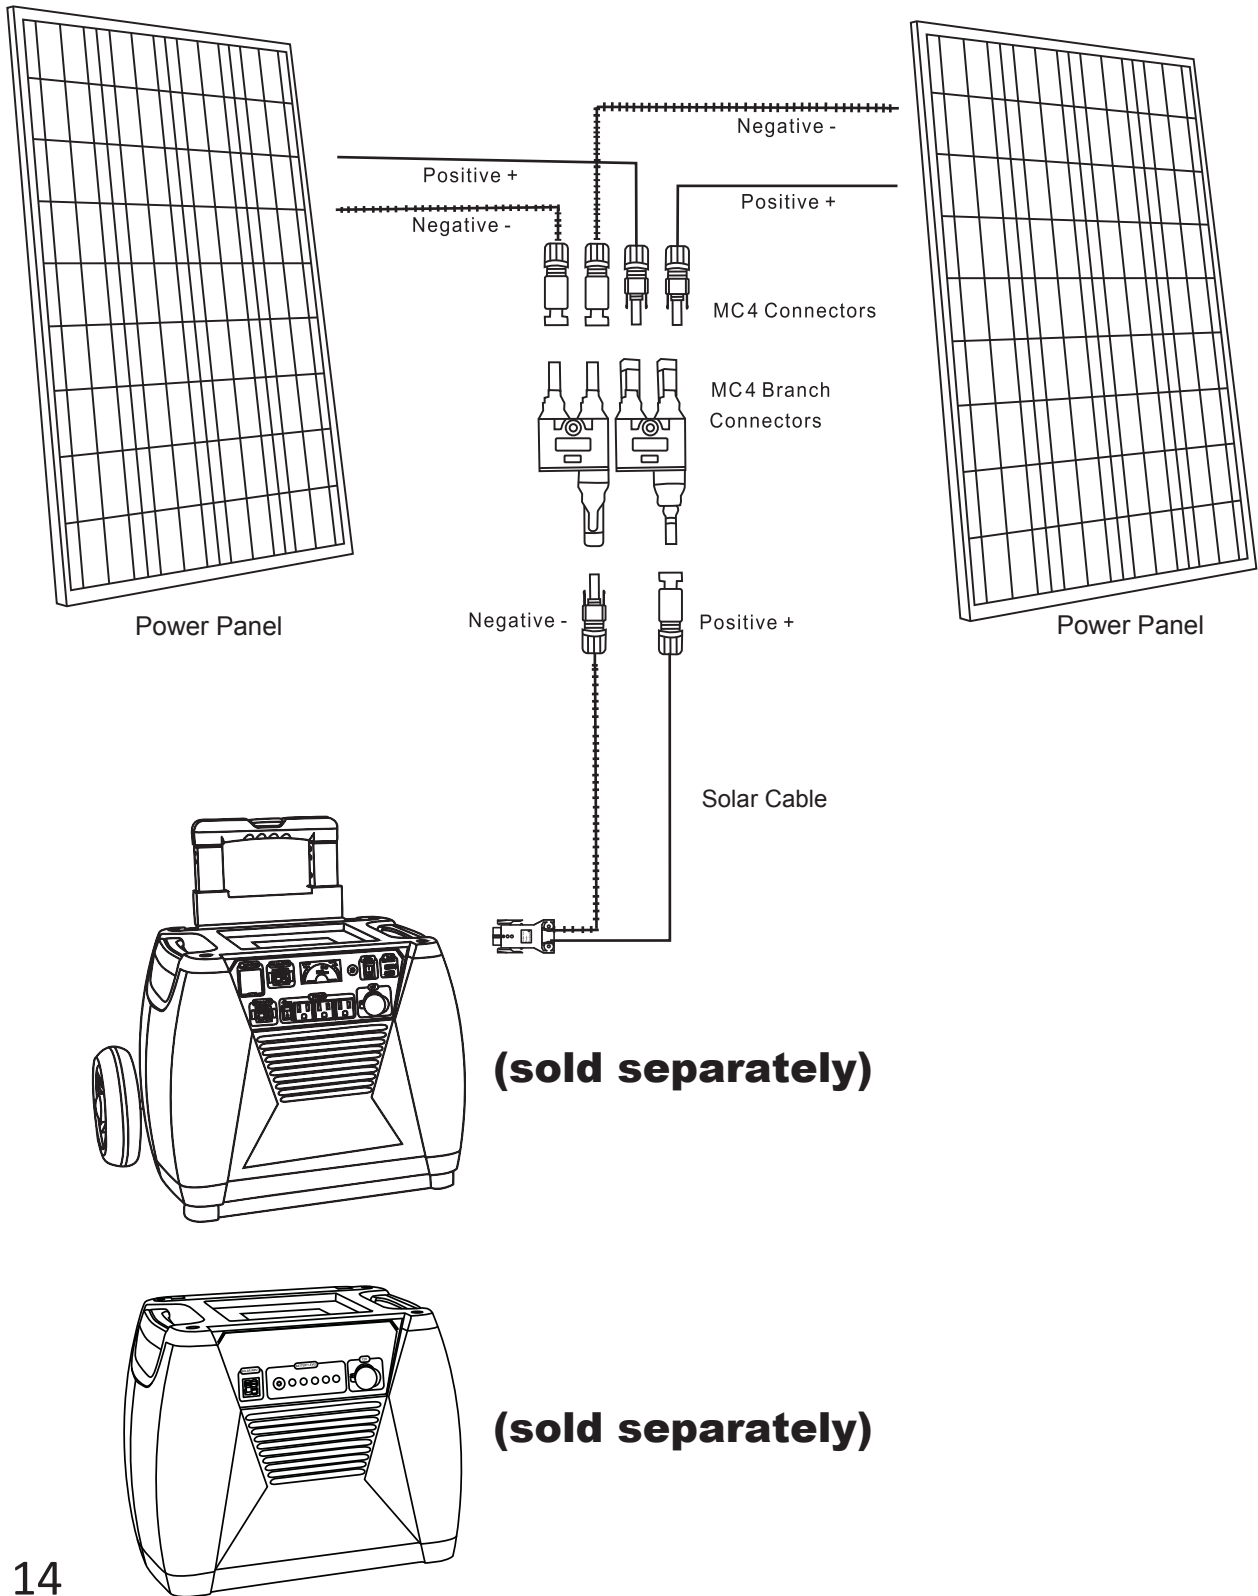

To mount the solar panel semi-permanently or during travel.

Winter Position:

Summer Position:

Use Your Power Panel

Connect the solar panel cable to the solar input port.

You can use the four eyebolts to anchor the solar panel to the ground.

You can use handles for cable management and predrilled 6mm holes for optional mounting.

You can turn star knob clockwise to stop the wheel or counterclockwise to release.

Daisy Chain Your Power Panel

To double charging speed, use the parallel connection method.