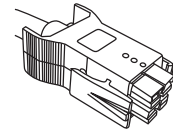

Flat Position:

To mount the solar panel semi-permanently or during travel.

Winter Position:

Summer Position:

Use Your Power Panel

Connect the solar panel cable to the solar input port.

You can use the four eyebolts to anchor the solar panel to the ground.

You can use handles for cable management and predrilled 6mm holes for optional mounting.

You can turn star knob clockwise to stop the wheel or counterclockwise to release.

Daisy Chain Your Power Panel

To double charging speed, use the parallel connection method.