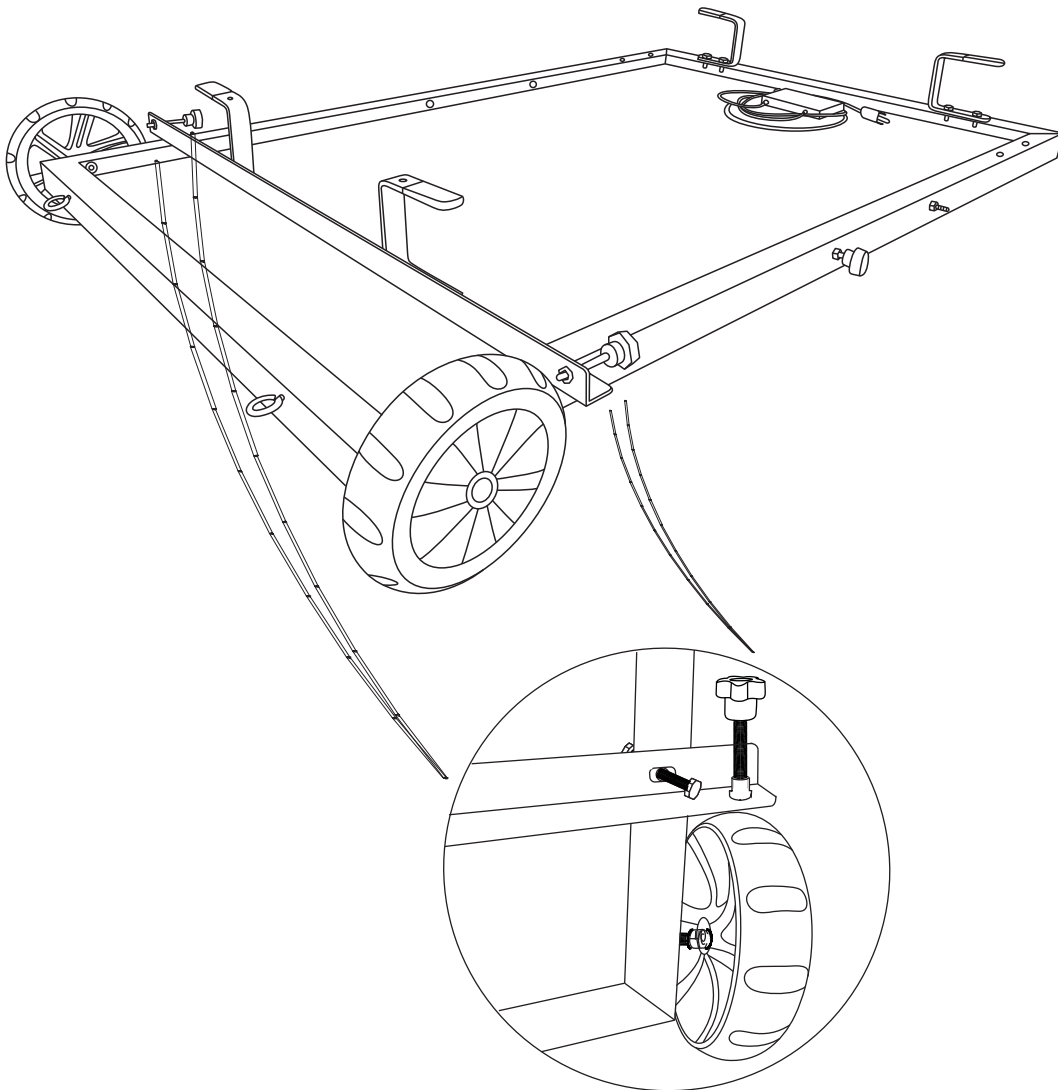

Step 6:

Required tools:

Required parts:

F-5 x 2 pcs