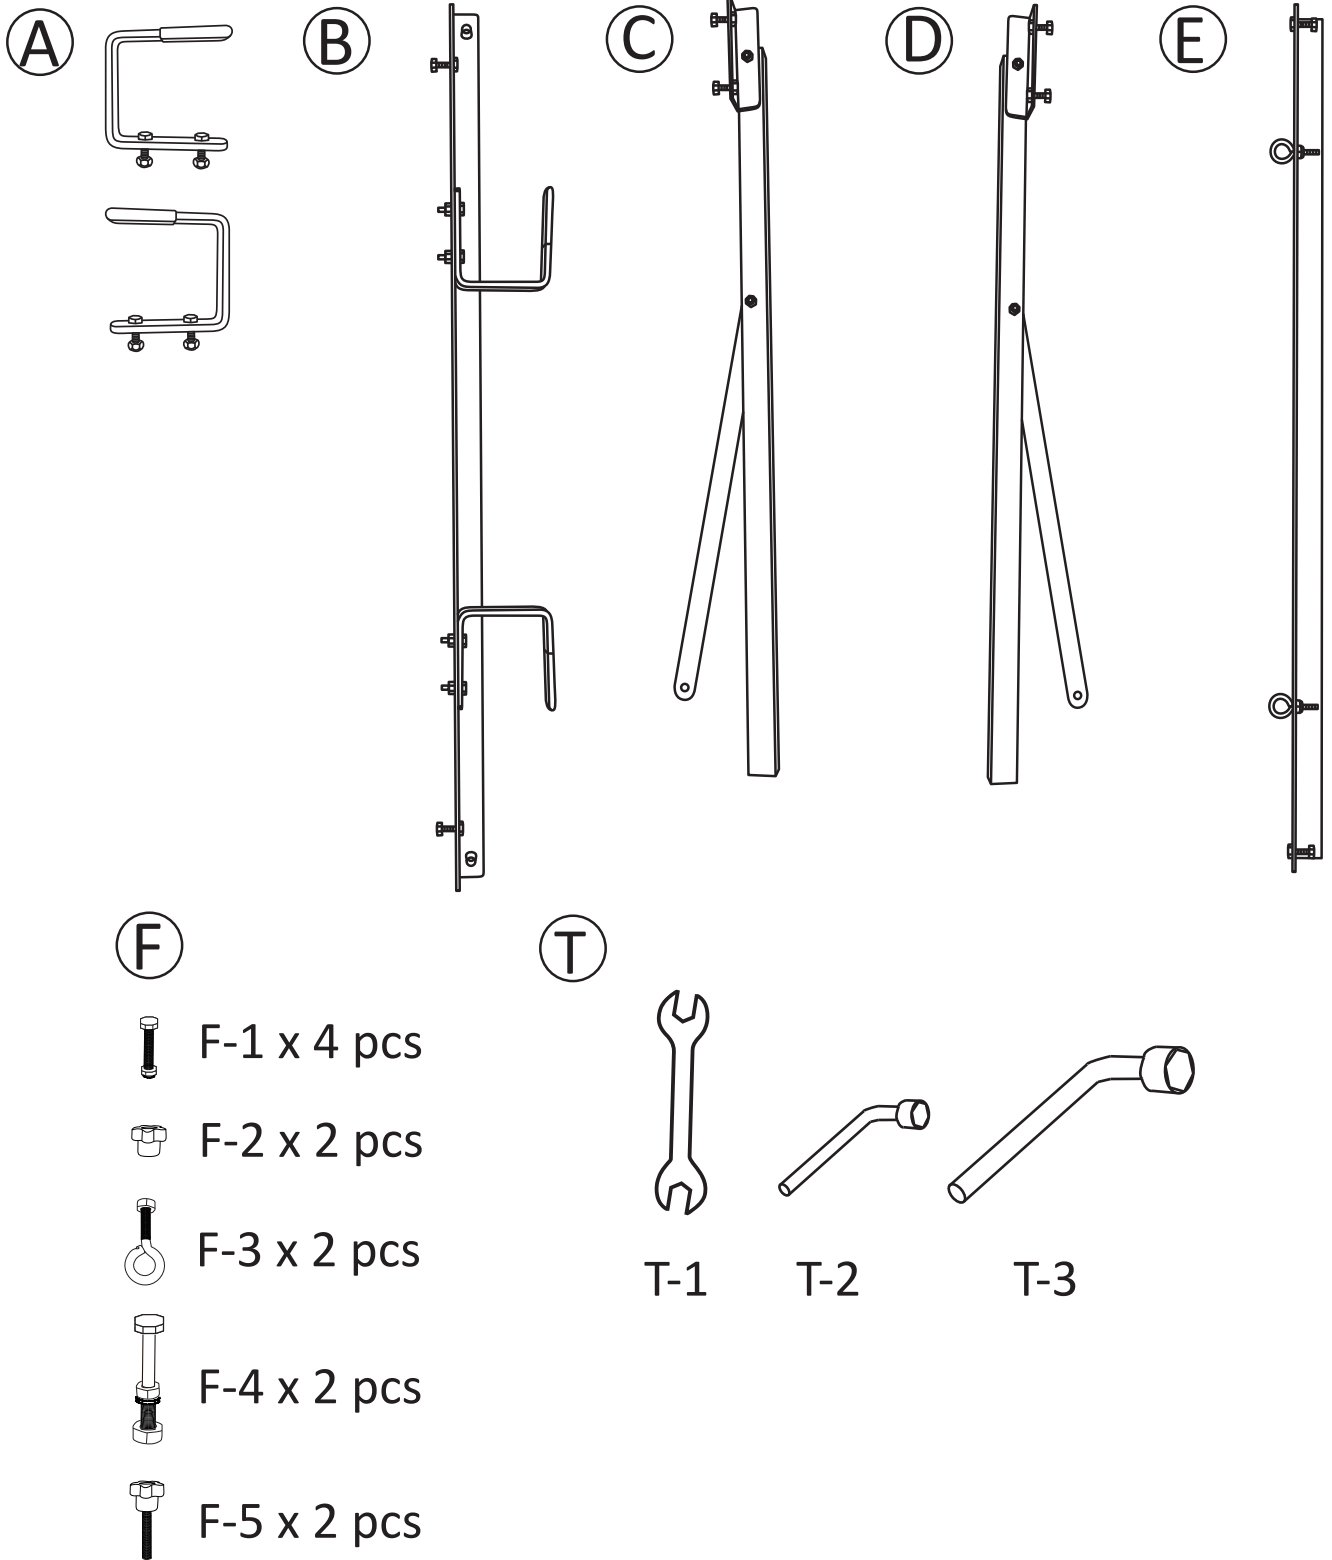

Unpack Your Solar Panel Accessory Box

What are included: