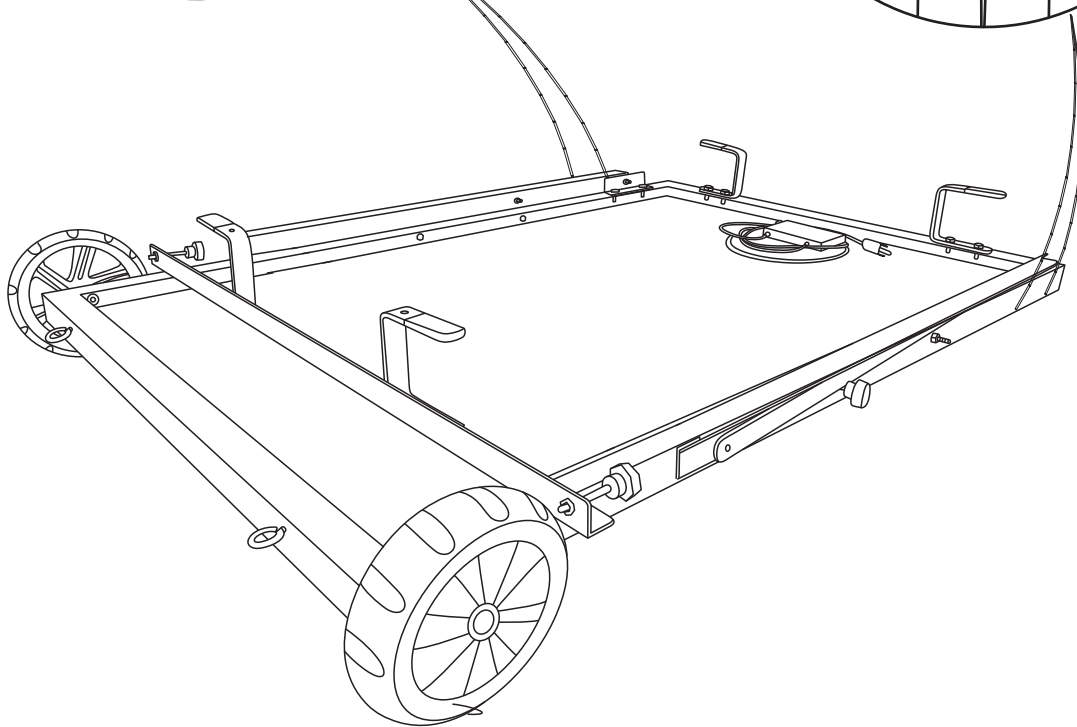

Required parts:

F-5 x 2 pcs

Step 7:

Required tools:

Required parts:

Step 8:

Required tools:

T-1 T-2

Flat Position:

To mount the solar panel semi-permanently or during travel.

Winter Position:

Summer Position:

Use Your Power Panel

Connect the solar panel cable to the solar input port.

You can use the four eyebolts to anchor the solar panel to the ground.