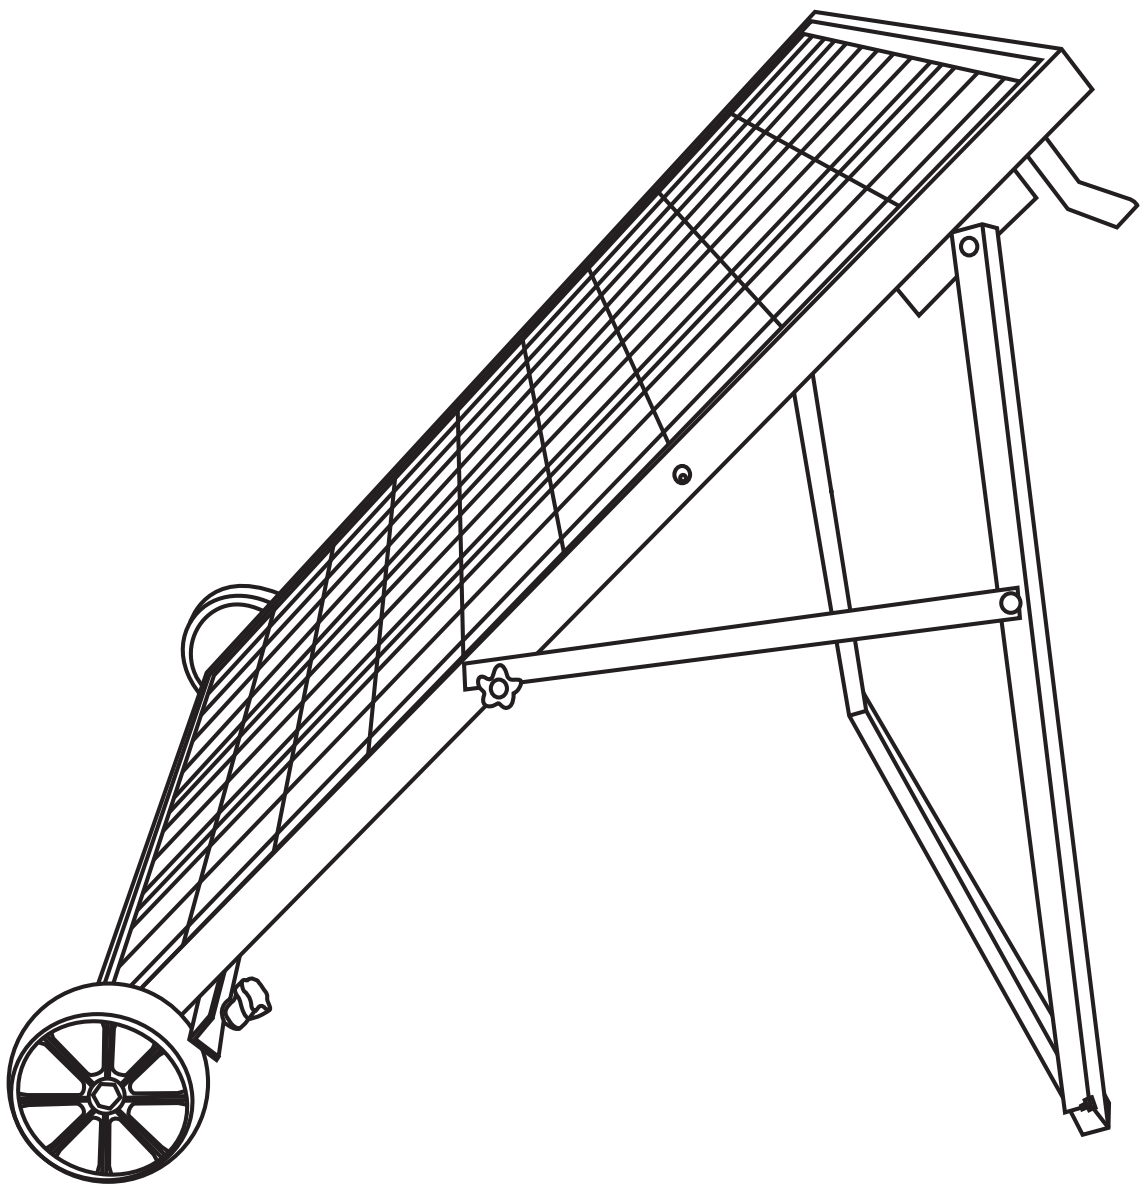

Nature's Generator Power Panel

Nature's Generator Power Panel

Contents

Introduction	1
- Unpack Your Nature's Generator Power Panel.....	1
- Unpack Your Solar Panel Accessory Box.....	2
- Assemble Your Solar Panel Cart.....	3
Using Your Nature's Generator Power Panel.....	12
- Position Your Power Panel.....	12
- Use Your Power Panel	13
- Daisy Chain Your Power Panel.....	14
Technical Specifications.....	15
Limited Warranty	16

Introduction

Congratulations on your new 100watt power panel, a complete state-of-art solution that recharges your Nature's Generator (sold separately) or Power Pod (sold separately) from the sun.

Unpack Your Nature's Generator Power Panel