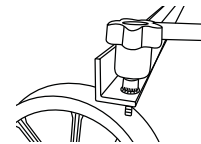

Flat Position:

To mount the solar panel semi-permanently or during travel.

Winter Position:

Summer Position:

Use Your Power Panel

Connect the solar panel cable to the solar input port.

You can use the four eyebolts to anchor the solar panel to the ground.

You can use handles for cable management and predrilled 6mm holes for optional mounting.

You can turn star knob clockwise to stop the wheel or counterclockwise to release.

Daisy Chain Your Power Panel

To double charging speed, use the parallel connection method.