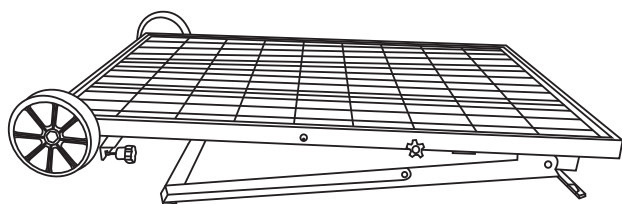

Flat Position:

To mount the solar panel semi-permanently or during travel.

Winter Position:

Summer Position:

Use Your Power Panel

Connect the solar panel cable to the solar input port.

You can use the four eyebolts to anchor the solar panel to the ground.