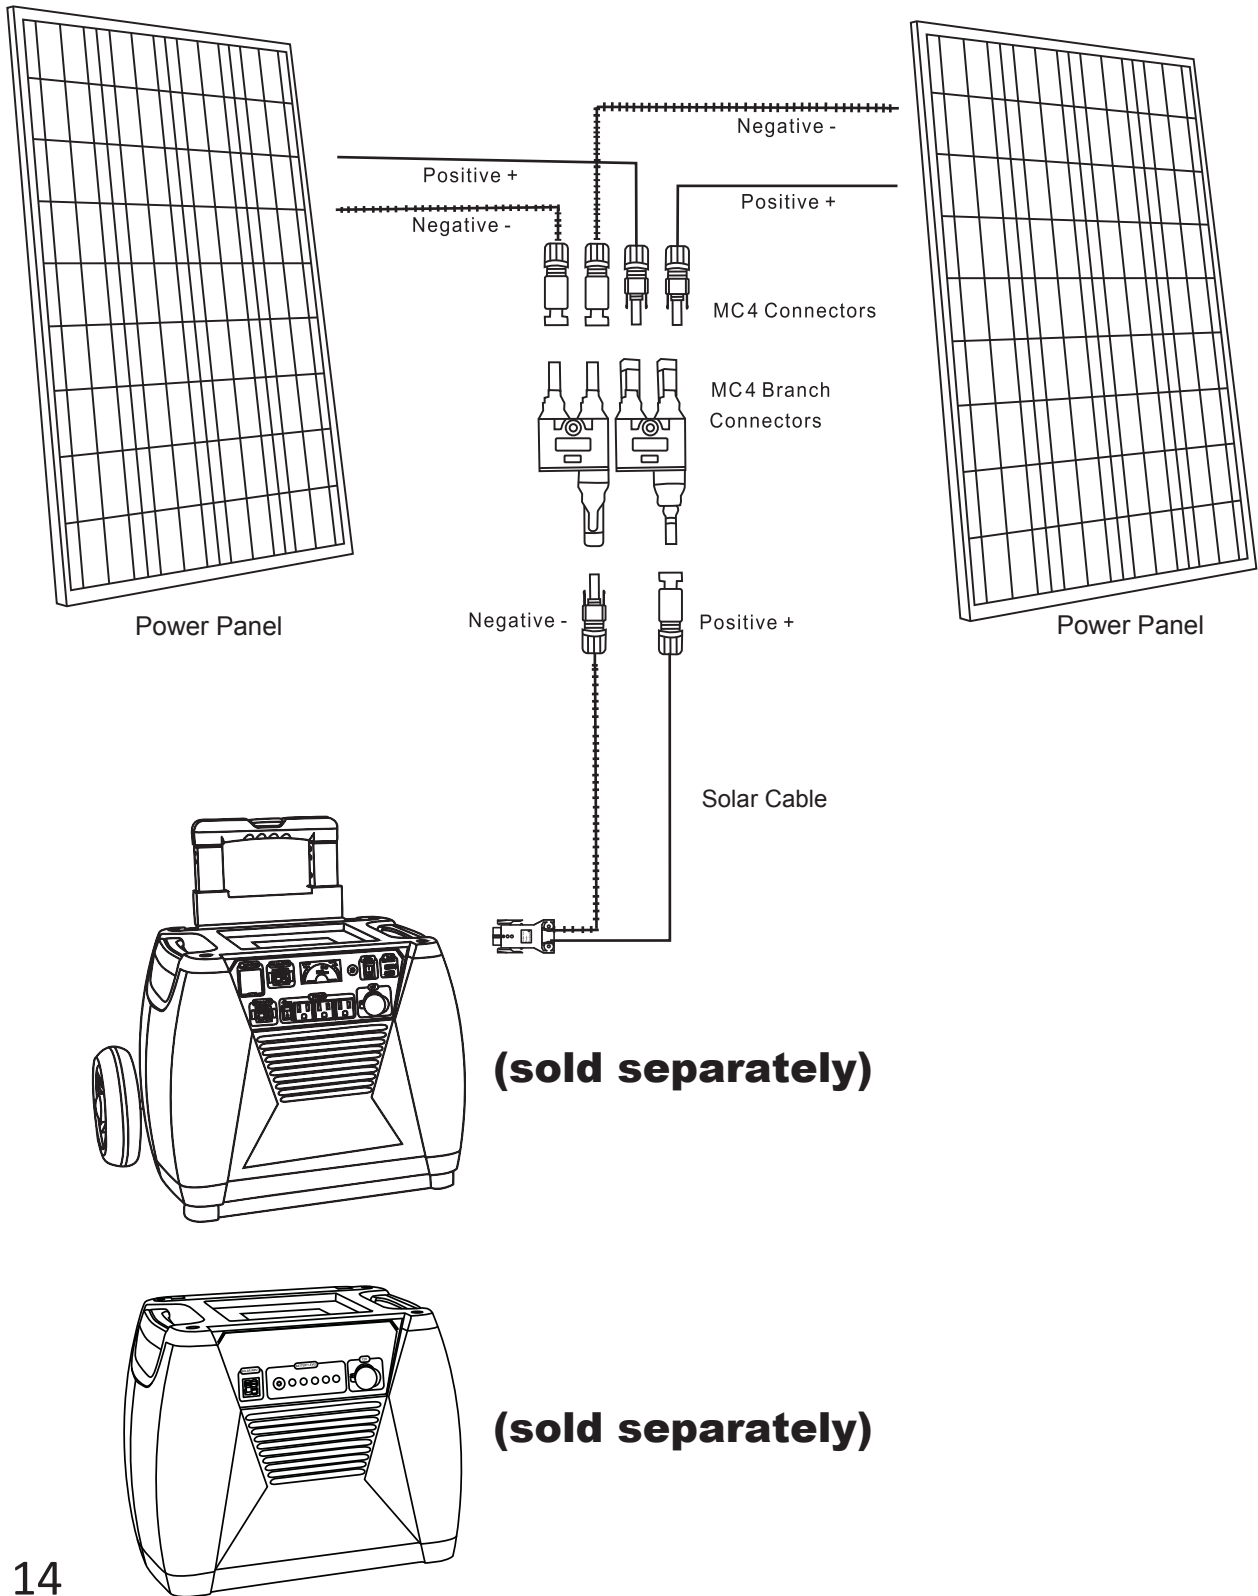

Flat Position:

To mount the solar panel semi-permanently or during travel.

Winter Position:

Summer Position:

Use Your Power Panel

Connect the solar panel cable to the solar input port.

You can use the four eyebolts to anchor the solar panel to the ground.

You can use handles for cable management and predrilled 6mm holes for optional mounting.

You can turn star knob clockwise to stop the wheel or counterclockwise to release.

Daisy Chain Your Power Panel

To double charging speed, use the parallel connection method.