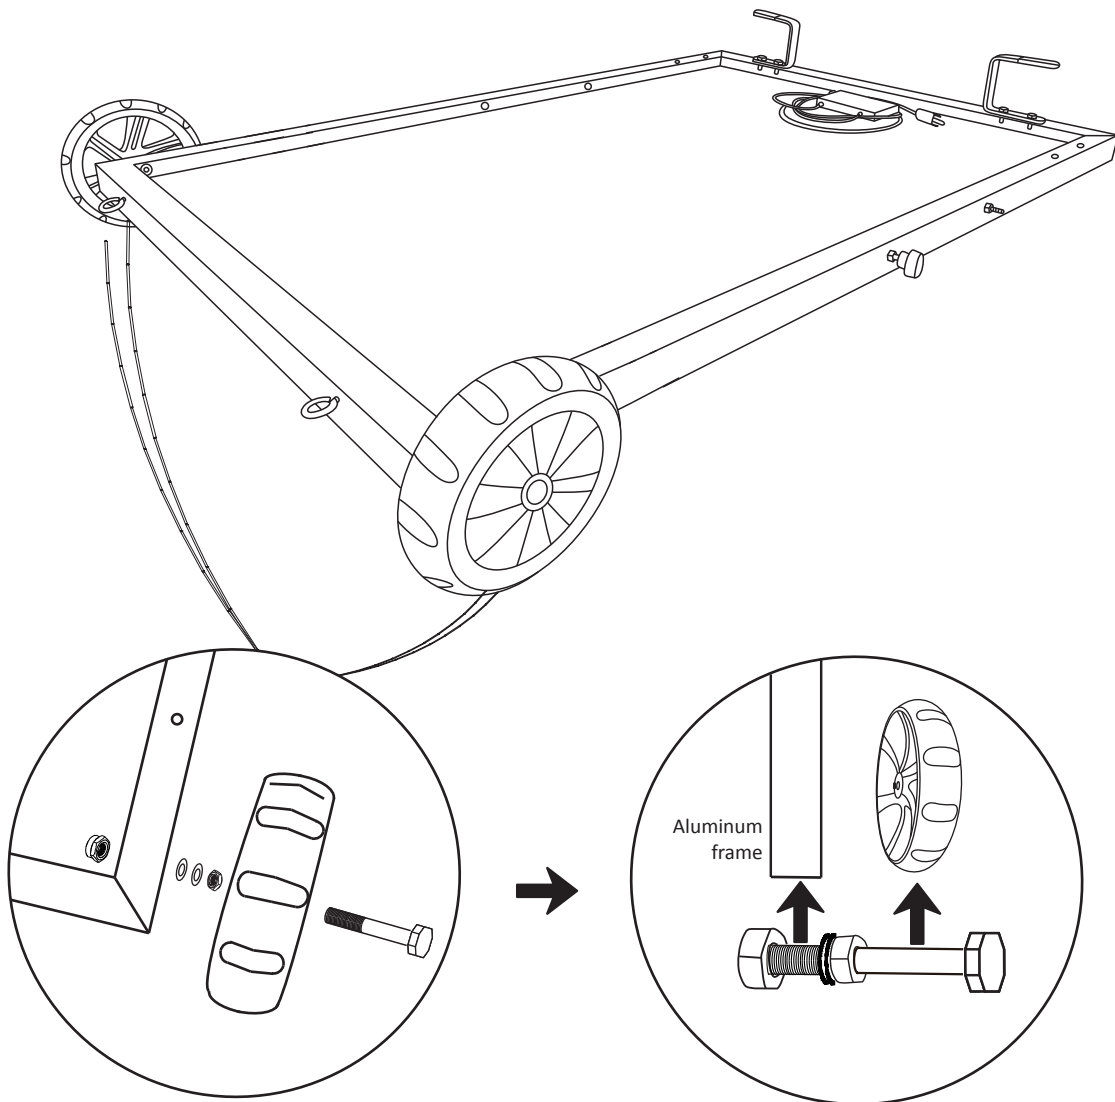

Required tools:

T-1

T-3

Required parts:

F-4 x 2 pcs

Wheels

Step 6:

Required tools:

Flat Position:

To mount the solar panel semi-permanently or during travel.

Winter Position:

Summer Position:

Use Your Power Panel

Connect the solar panel cable to the solar input port.

You can use the four eyebolts to anchor the solar panel to the ground.