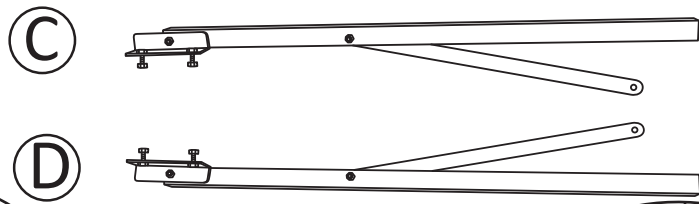

Required parts:

F-5 x 2 pcs

Step 7:

Required tools:

Required parts:

Step 8:

Required tools:

T-1 T-2

Flat Position:

To mount the solar panel semi-permanently or during travel.

Winter Position:

Summer Position:

Use Your Power Panel

Connect the solar panel cable to the solar input port.

You can use the four eyebolts to anchor the solar panel to the ground.